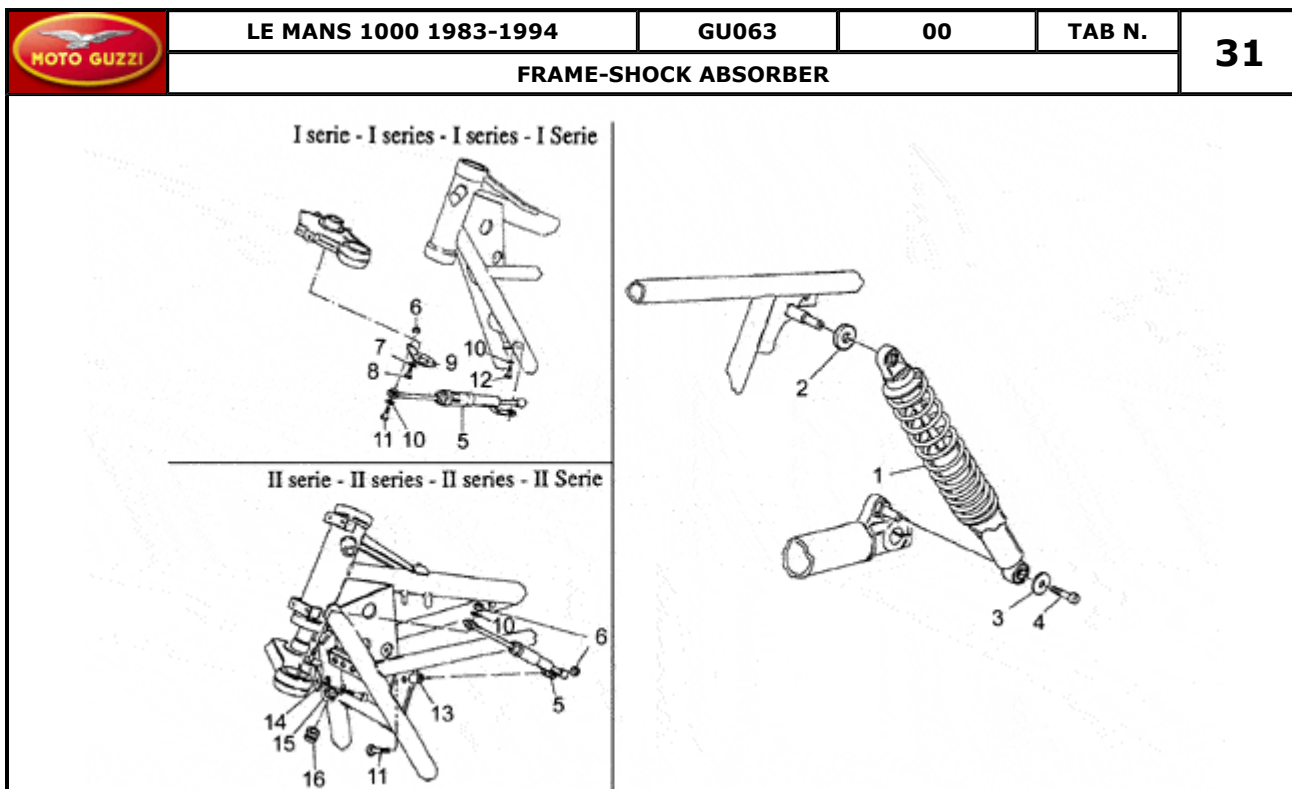

Pos.	Description	Year	I_M	Country	Version	Code	Q.ty	P.Cod.
1	Shock absorber	-	-	-	-	GU28550263	2	
2	Washer	-	-	-	-	GU95100535	4	
3	Washer	-	-	-	-	GU95100239	4	
4	Screw	-	-	-	-	GU98612416	4	
5	Steering shock absorber	-	-	-	-	GU17530260	1	
6	Nut M6x1	-	-	-	-	GU92630106	2	
7	Notched washer	-	-	-	-	GU95021106	2	
8	Screw	-	-	-	-	GU98054314	2	
9	Plate	-	-	-	-	GU285289501	1	
10	Washer	-	-	-	-	GU95000206	2	
11	Screw	-	-	-	-	GU98052325	1	
12	Hex screw M6X20	-	-	-	-	GU98054320	1	
13	Spacer	-	-	-	-	GU91180605	1	
14	Plate	-	-	-	-	GU28531878	1	
15	Hose clamp	-	-	-	-	GU17658460	2	
16	Ring	-	-	-	-	GU17658260	2