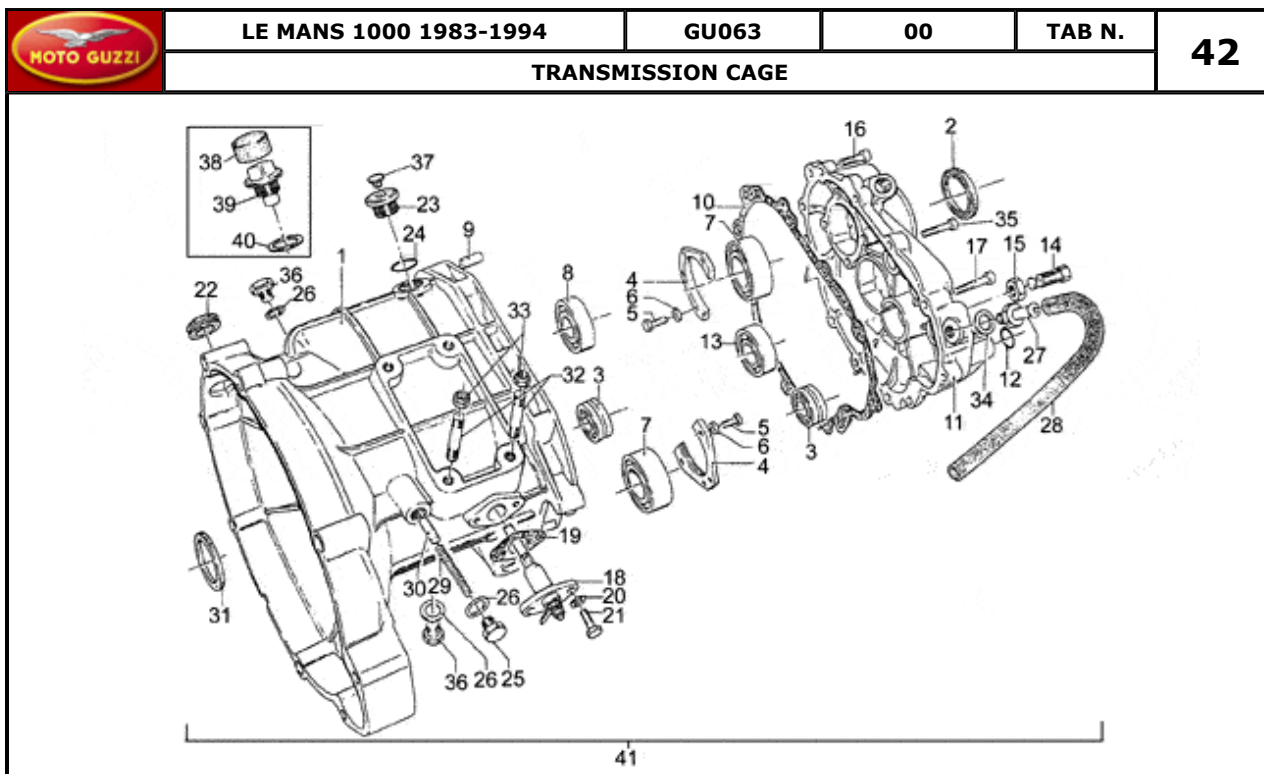

Pos.	Description	Year	I_M	Country	Version	Code	Q.ty	P.Cod.
1	Transmission cage	-	-	-	n	GU14200215	1	
	Transmission cage	-	-	-	g	GU28200278	1	
	Gearbox, blank	-	-	-	-	GU14200211	1	
2	Gasket ring 35x47x7	-	-	-	-	GU90403547	1	
3	Roller bearing 17x35x15	-	-	-	-	GU92256218	2	
4	Plate	-	-	-	-	GU14213803	2	
5	Hex socket screw M6X16	-	-	-	-	GU98622316	6	
6	Washer 6,4x10x0,7	-	-	-	-	GU14217901	6	
7	Ball bearing AF/AS 25x52	-	-	-	-	GU92218424	2	
8	Roller bearing AS 17x47x14	-	-	-	-	GU92234717	1	
9	Pin	-	-	-	-	GU95512081	2	
10	Gasket	-	-	-	-	GU14201110	1	
11	Box cover, blank	-	-	-	-	GU18200801	1	
	Gearbox cover	-	-	-	g	GU28200878	1	
	Gearbox cover	-	-	-	n	GU29200850	1	
12	O-ring 13,95x2,92	-	-	-	-	GU90706140	1	
13	Ball bearing AP 17x47x14	-	-	-	-	GU92201417	1	
14	Screw	-	-	-	-	GU14237800	1	
15	Low nut M12x1,25	-	-	-	-	GU92602512	1	
16	Screw M6x25	-	-	-	n	GU98612325	9	
	Hex socket screw M6X25	-	-	-	-	GU98622325	9	
17	Hex socket screw M6x18	-	-	-	n	GU98610335	1	
	Screw M6X35	-	-	-	-	GU98620335	1	
18	Neutral indicator switch	-	-	-	-	GU12207200	1	
19	Gasket	-	-	-	-	GU12207700	1	
20	Washer 6,4x10x0,7	-	-	-	-	GU14217901	2	
21	Screw	-	-	-	-	GU98822316	2	
22	Plug	-	-	-	-	GU93180220	1	
23	Oil plug	-	-	-	-	GU19351200	1	
24	O-ring 20,24X2,62	-	-	-	-	GU90706203	1	
25	Plug	-	-	-	-	GU95980610	1	
	Plug	-	-	-	n	GU95980611	1	
26	Gasket	-	-	-	-	GU10528900	3	
27	Oil breather valve	-	-	-	-	GU14204955	1