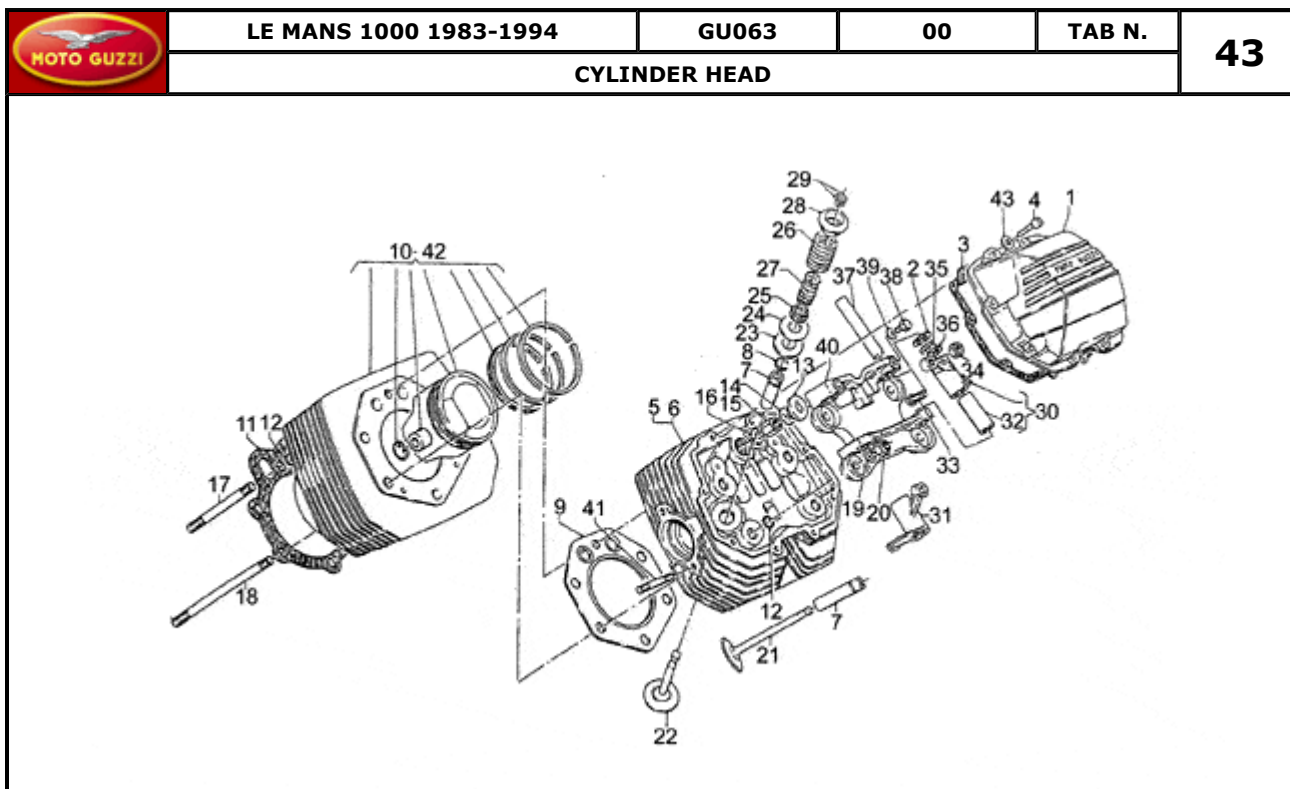

Pos.	Description	Year	I_M	Country	Version	Code	Q.ty	P.Cod.
1	Head cover	-	-	-	-	blu	GU28023510	2
	RH/LH head cover grey	-	-	-	-	g	GU28023578	2
	Valves cover	-	-	-	-	n	GU14023570	2
2	Washer 15,2x26x0,5	-	-	-	-	-	GU10032700	4
3	Cover gasket	-	-	-	-	-	GU14023760	2
4	Screw M6x25	-	-	-	-	n	GU98612325	16
	Hex socket screw M6X25	-	-	-	-	z	GU98622325	16
5	RH head	-	-	-	-	-	GU28022160	1
	RH head	-	-	-	-	n	GU28022170	1
	RH head	-	-	-	-	g	GU28022178	1
6	LH head	-	-	-	-	g	GU28022278	1
	LH head	-	-	-	-	-	GU28022260	1
	LH head	-	-	-	-	n	GU28022270	1
7	Intake valve guide	-	-	-	-	-	GU14036860	4
8	Snap ring	-	-	-	-	-	GU90353016	4
9	Gasket	-	-	-	-	-	GU14022065	2
10	RH cylinder assy	-	-	-	-	-	GU28060162	1
	RH cylinder assy	-	-	-	-	n	GU28060170	1
	RH Cylinder with piston	-	-	-	-	g	GU28060178	1
11	Gasket	-	-	-	-	-	GU14020865	2
12	Ring	-	-	-	-	-	GU90706090	12
13	Oil plug	-	-	-	-	-	GU12022600	2
14	O-ring 20,24X2,62	-	-	-	-	-	GU90706203	2
15	Column nut	-	-	-	-	-	GU13021900	2
16	Washer 10,5X18X0,8	-	-	-	-	-	GU95129180	2
17	Stud bolt	-	-	-	-	-	GU12021800	4
18	Stud bolt	-	-	-	-	-	GU12021700	8
19	Washer 10,5X21X1	-	-	-	-	-	GU14018400	10
20	Nut M10X1,5	-	-	-	-	-	GU92603010	10
21	Intake valve	-	-	-	-	-	GU28036060	2
22	Exhaust valve	-	-	-	-	-	GU28036160	2
23	Washer 14,2x31x1	-	-	-	-	-	GU13037200	4
24	Washer 14,2x31x0,3	-	-	-	-	-	GU14037300	10