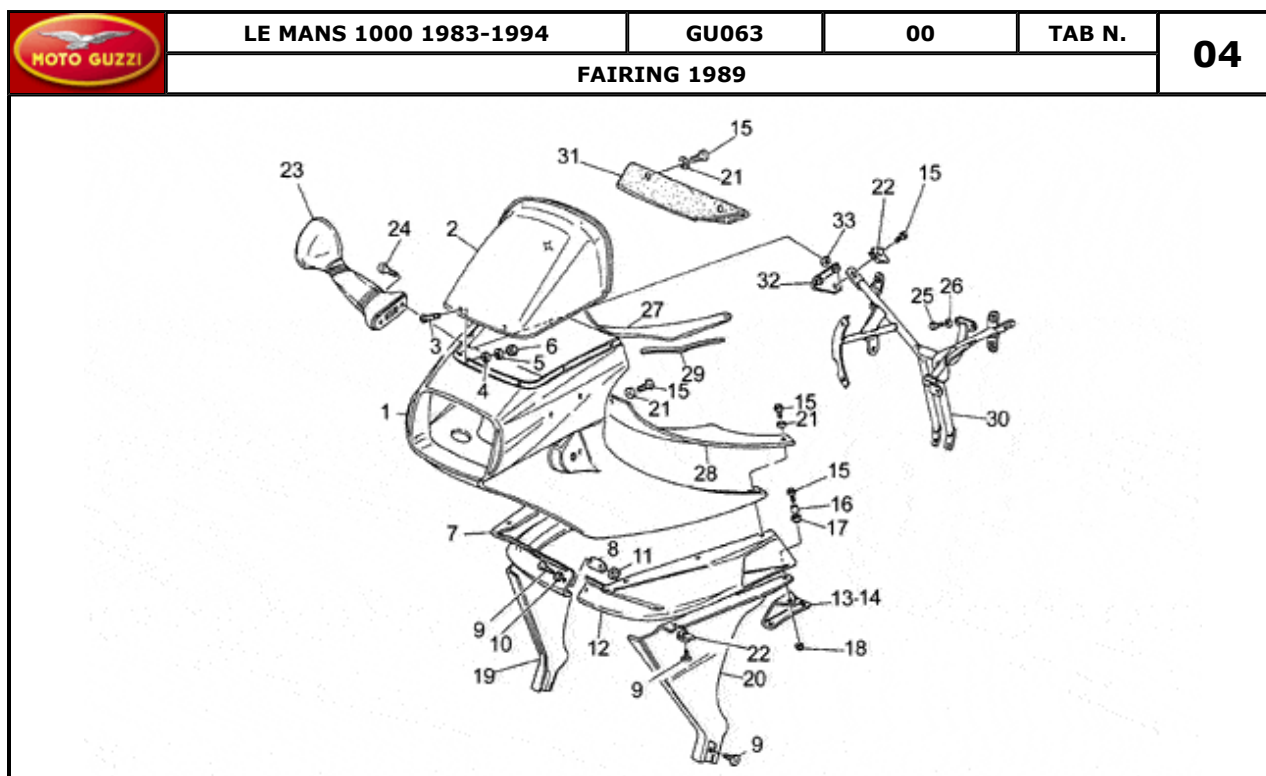

Pos.	Description	Year	I_M	Country	Version	Code	Q.ty	P.Cod.
1	Windshield	-	-	-	r	GU28575494	1	
	Windshield	-	-	-	b-n-r	GU28575495	1	
	Windshield	-	-	-	gr	GU285754921	1	
2	Windscreen	-	-	-	-	GU28577278	1	
3	Screw	-	-	-	-	GU98260416	6	
4	Spacer	-	-	-	-	GU90716057	6	
5	Washer	-	-	-	-	GU95007204	6	
6	Nut M4x0,7	-	-	-	-	GU92630104	6	
7	Lower RH fairing sect.	-	-	-	r	GU28570394	1	
	Lower RH fairing sect.	-	-	-	b-n-r	GU28570395	1	
	Lower RH fairing sect.	-	-	-	gr	GU285703921	1	
8	Plate	-	-	-	-	GU28571292	1	
9	Screw	-	-	-	-	GU98326016	6	
10	Nylon washer 6X17X1	-	-	-	-	GU66478610	4	
11	Nut M6x1	-	-	-	-	GU92630206	2	
12	Lower LH fairing sect.	-	-	-	gr	GU285704921	1	
	Lower LH fairing sect.	-	-	-	r	GU28570494	1	
	Lower LH fairing sect.	-	-	-	b-n-r	GU28570495	1	
13	RH fairing fixing plate	-	-	-	-	GU285708781	1	
14	LH support	-	-	-	-	GU285708791	1	
15	Screw	-	-	-	-	GU98230620	10	
16	Spacer	-	-	-	-	GU91180607	2	
17	Rubber spacer	-	-	-	-	GU91551085	2	
18	Nut	-	-	-	-	GU92601206	2	
19	RH Under-fairing	-	-	-	n	GU28570378	1	
	Lower RH fairing sect.	-	-	-	r	GU28570379	1	
20	Lower LH fairing sect.	-	-	-	n	GU28570478	1	
	LH Under-fairing	-	-	-	r	GU28570479	1	
21	Washer	-	-	-	-	GU95001206	6	
22	Clip	-	-	-	-	GU28576590	4	
23	Rearview mirror	-	-	-	-	GU17769861	2	
24	Screw	-	-	-	-	GU98822320	4	
25	Hex screw M6X16	-	-	-	-	GU98054316	4	
26	Washer	-	-	-	-	GU95000206	4