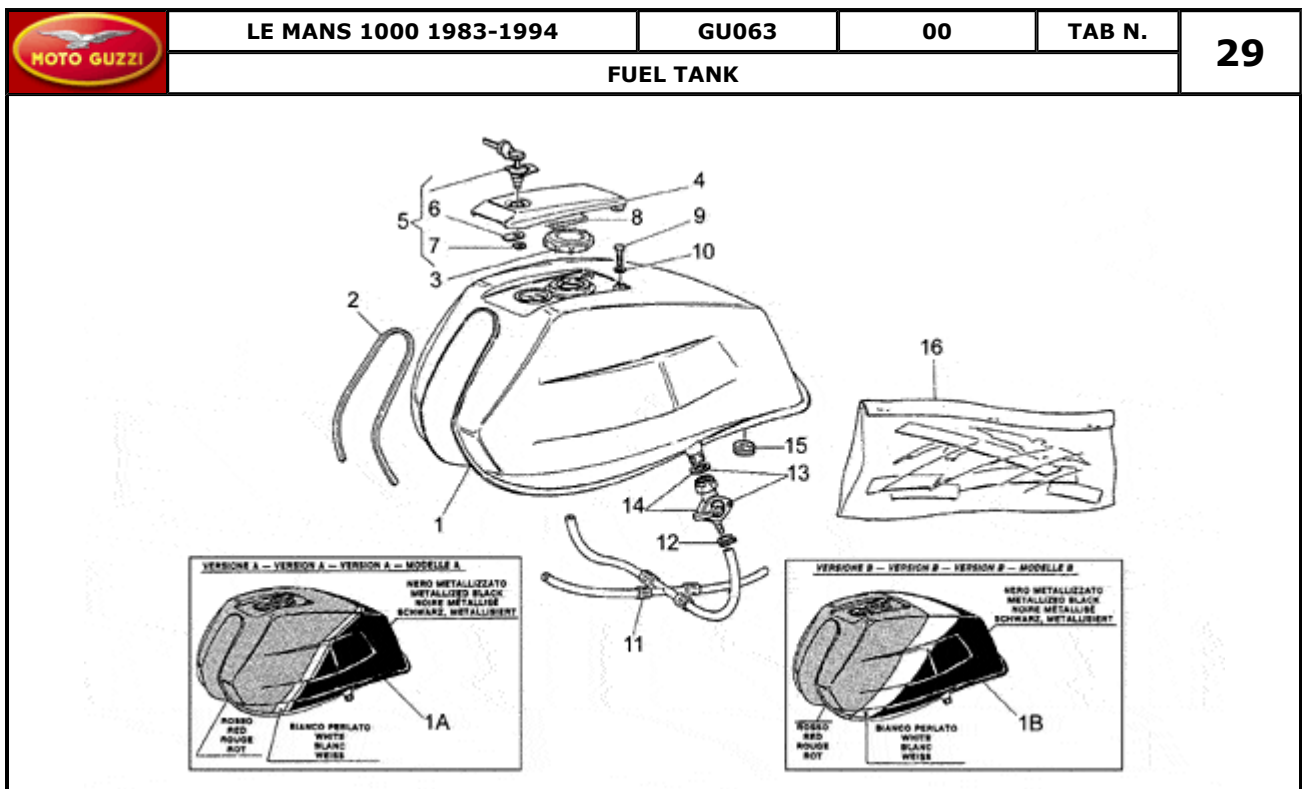

Pos.	Description	Year	I_M	Country	Version	Code	Q.ty	P.Cod.
1	Fuel tank	-	-	-	-	r	GU28100261	1
	Fuel tank	-	-	-	-	b.l	GU28100262	1
	Fuel tank	G	-	-	-	b-r	GU28100270	1
	Fuel tank	-	-	-	B	-	GU28100278	1
	Fuel tank	-	-	-	A	-	GU28100290	1
	Fuel tank	-	-	-	-	n.m	GU28100291	1
	Fuel tank	-	-	-	-	gr	GU281002601	1
2	Gasket	-	-	-	-	-	GU28106460	1
3	Plug	-	-	-	-	-	GU14103955	1
4	Fuel filler cap cover	-	-	-	-	gr	GU611040601	1
	Tank cover	-	-	-	-	r	GU28104061	1
	Tank cover	-	-	-	-	b.l	GU28104062	1
	Tank cover	-	-	-	-	n.m	GU28104091	1
5	Locks	-	-	-	-	-	GU14736856	1
6	Tab	-	-	-	-	-	GU18105001	1
7	Hose clamp	-	-	-	-	r	GU19104950	1
8	Rubber spacer	-	-	-	-	-	GU19104336	1
9	Screw	-	-	-	-	-	GU98054210	2
10	Spring washer 5,3X10X0,5	-	-	-	-	-	GU95129100	2
11	Fuel pipe	-	-	-	-	-	GU29106500	1
12	Hose clamp	-	-	-	-	-	GU28108410	4
13	RH fuel cock	-	-	-	-	-	GU28105460	1
14	LH fuel cock	-	-	-	-	-	GU28105461	1
15	Rubber spacer	-	-	-	-	-	GU91551131	1
16	Decal set	-	-	-	D2	-	GU28923370	1
	Decal set	-	-	-	D1	-	GU28923360	1