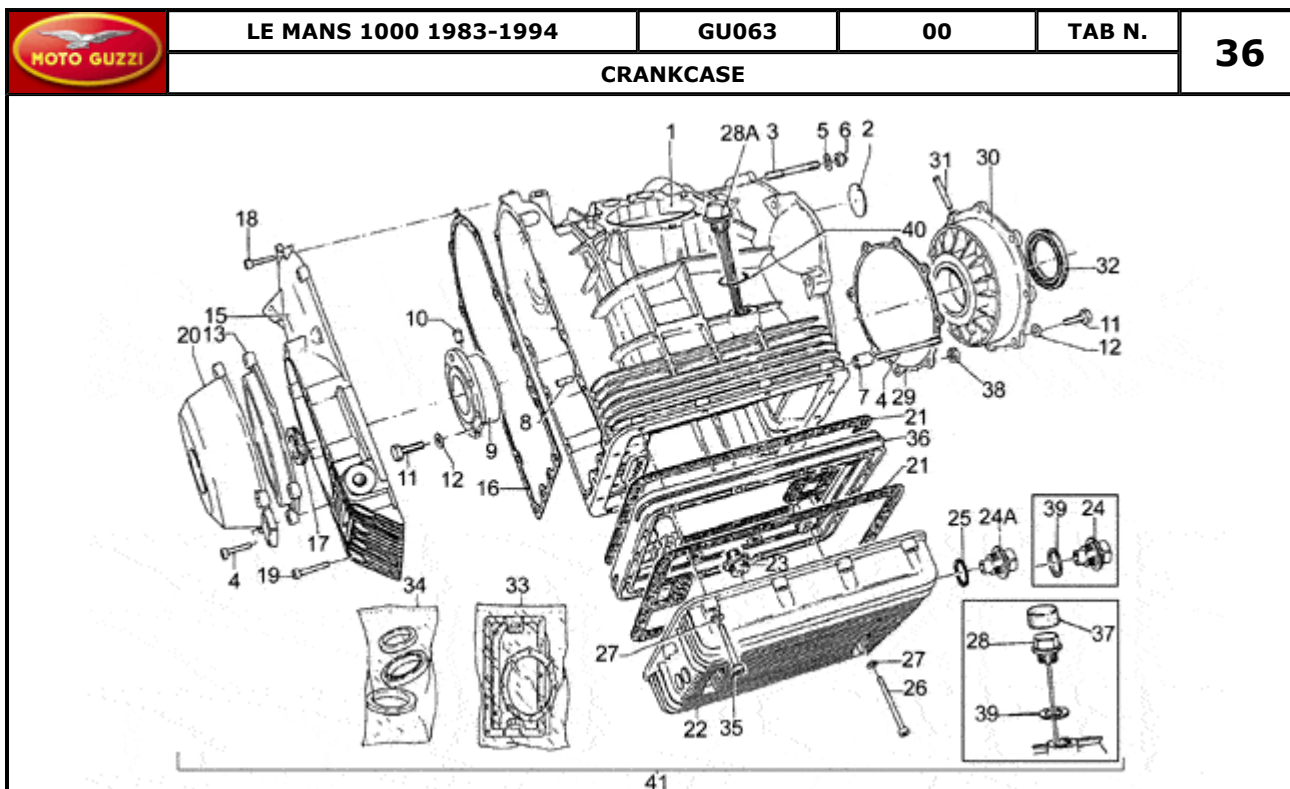

Pos.	Description	Year	I_M	Country	Version	Code	Q.ty	P.Cod.
1	Crankcase	-	-	-	-	GU14000765	1	
	Crankcase	-	-	-	-	GU28000778	1	
	Crankcase	-	-	-	-	GU14000750	1	
2	Disc	-	-	-	-	GU12003900	1	
3	Stud bolt M8X66	-	-	-	-	GU96508066	4	
4	Stud bolt M8x75	-	-	-	-	GU96508075	2	
5	Washer	-	-	-	-	GU95004208	5	
6	Nut	-	-	-	-	GU92781081	2	
7	Coupling bush	-	-	-	-	GU12018900	2	
8	Pin	-	-	-	-	GU95512081	2	
9	Complete flange	-	-	-	std	GU14011900	1	
	Flange min.0,2 mm	-	-	-	M	GU14011901	1	
10	Pin	-	-	-	-	GU12012200	1	
11	Screw M8X25	-	-	-	-	GU98054425	14	
12	Spring washer 8x15x0,3	-	-	-	-	GU61270300	14	
13	Flange	-	-	-	-	GU18001150	1	
14	Screw	-	-	-	-	GU98310630	4	
15	Timing system cover	-	-	-	-	GU14001400	1	
	Timing system cover	-	-	-	-	GU14001450	1	
	Timing system cover	-	-	-	-	GU28001478	1	
16	Cover gasket	-	-	-	-	GU12001200	1	
17	Gasket ring 28x38x7	-	-	-	-	GU90402840	1	
18	Screw M6x25	-	-	-	-	GU98612325	8	
	Hex socket screw M6X25	-	-	-	-	GU98622325	8	
19	Hex socket screw M6x18	-	-	-	-	GU98610335	6	
	Screw M6X35	-	-	-	-	GU98620335	6	
20	Cover	-	-	-	-	GU18001650	1	
21	Sump gasket	-	-	-	-	GU14003600	2	
22	Motor oil cup	-	-	-	-	GU29003550	1	
	Engine oil sump, blank	-	-	-	-	GU14003501	1	
	Motor oil cup	-	-	-	-	GU28003578	1	
23	Oil filter union 61 mm	-	-	-	-	GU14003800	1	
24	Oil plug	-	-	-	A	GU19351200	1