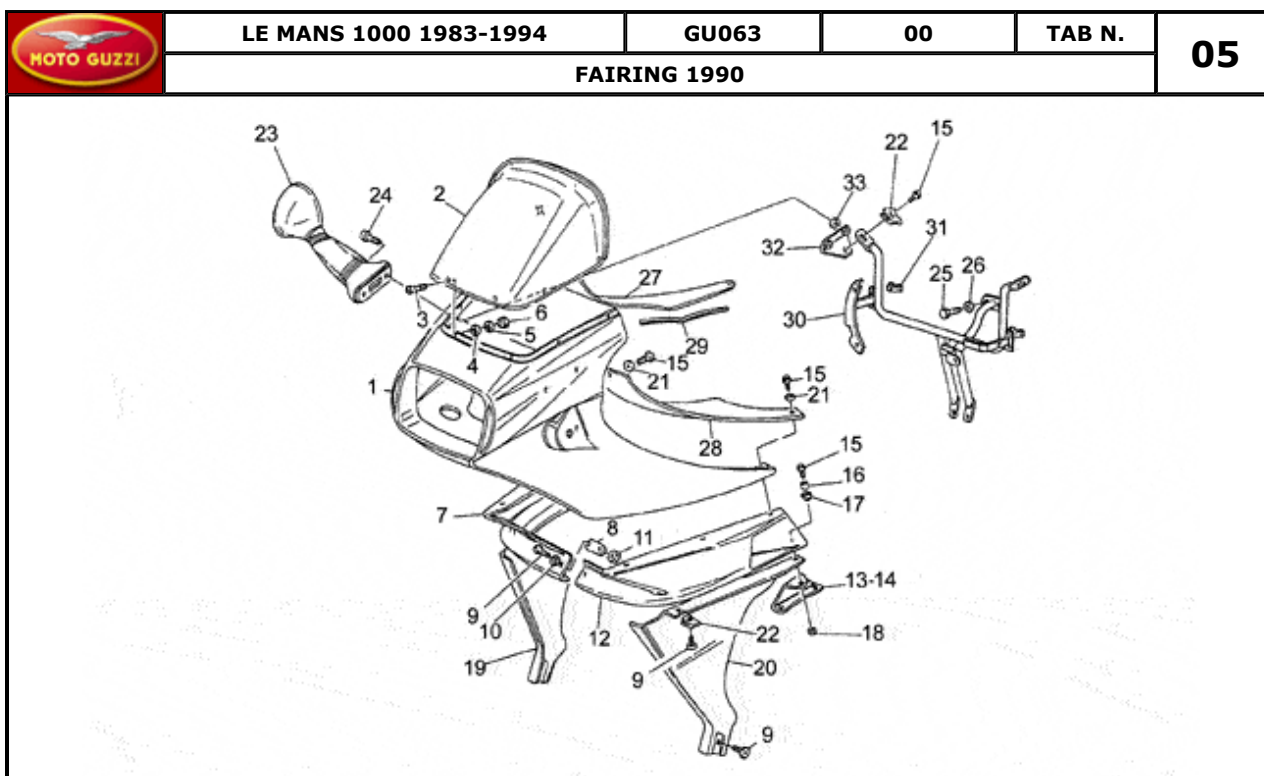

Pos.	Description	Year	I_M_	Country	Version	Code	Q.ty	P.Cod.
1	Windshield	-	-	-	r	GU28575494	1	
	Windshield	-	-	-	n	GU28575496	1	
	Windshield	-	-	-	gr	GU285754921	1	
2	Windscreen	-	-	-	-	GU28577278	1	
3	Screw	-	-	-	-	GU98260416	6	
4	Spacer	-	-	-	-	GU90716057	6	
5	Washer	-	-	-	-	GU95007204	6	
6	Nut M4x0,7	-	-	-	-	GU92630104	6	
7	Lower RH fairing sect.	-	-	-	r	GU28570394	1	
	Lower RH fairing sect.	-	-	-	n	GU28570396	1	
	Lower RH fairing sect.	-	-	-	gr	GU285703921	1	
8	Plate	-	-	-	-	GU28571292	1	
9	Screw	-	-	-	-	GU98326016	6	
10	Nylon washer 6X17X1	-	-	-	-	GU66478610	4	
11	Nut M6x1	-	-	-	-	GU92630206	2	
12	Lower LH fairing sect.	-	-	-	gr	GU285704921	1	
	Lower LH fairing sect.	-	-	-	r	GU28570494	1	
	Lower LH fairing sect.	-	-	-	n	GU28570496	1	
13	RH fairing fixing plate	-	-	-	-	GU285708781	1	
14	LH support	-	-	-	-	GU285708791	1	
15	Screw	-	-	-	-	GU98230620	8	
16	Spacer	-	-	-	-	GU91180607	2	
17	Rubber spacer	-	-	-	-	GU91551085	2	
18	Nut	-	-	-	-	GU92601206	2	
19	RH Under-fairing	-	-	-	n	GU28570378	1	
	Lower RH fairing sect.	-	-	-	r	GU28570379	1	
20	Lower LH fairing sect.	-	-	-	n	GU28570478	1	
	LH Under-fairing	-	-	-	r	GU28570479	1	
21	Washer	-	-	-	-	GU95001206	4	
22	Clip	-	-	-	-	GU28576590	4	
23	Rearview mirror	-	-	-	-	GU17769861	2	
24	Screw	-	-	-	-	GU98822320	4	
25	Hex screw M6X16	-	-	-	-	GU98054316	4	
26	Washer	-	-	-	-	GU95000206	4