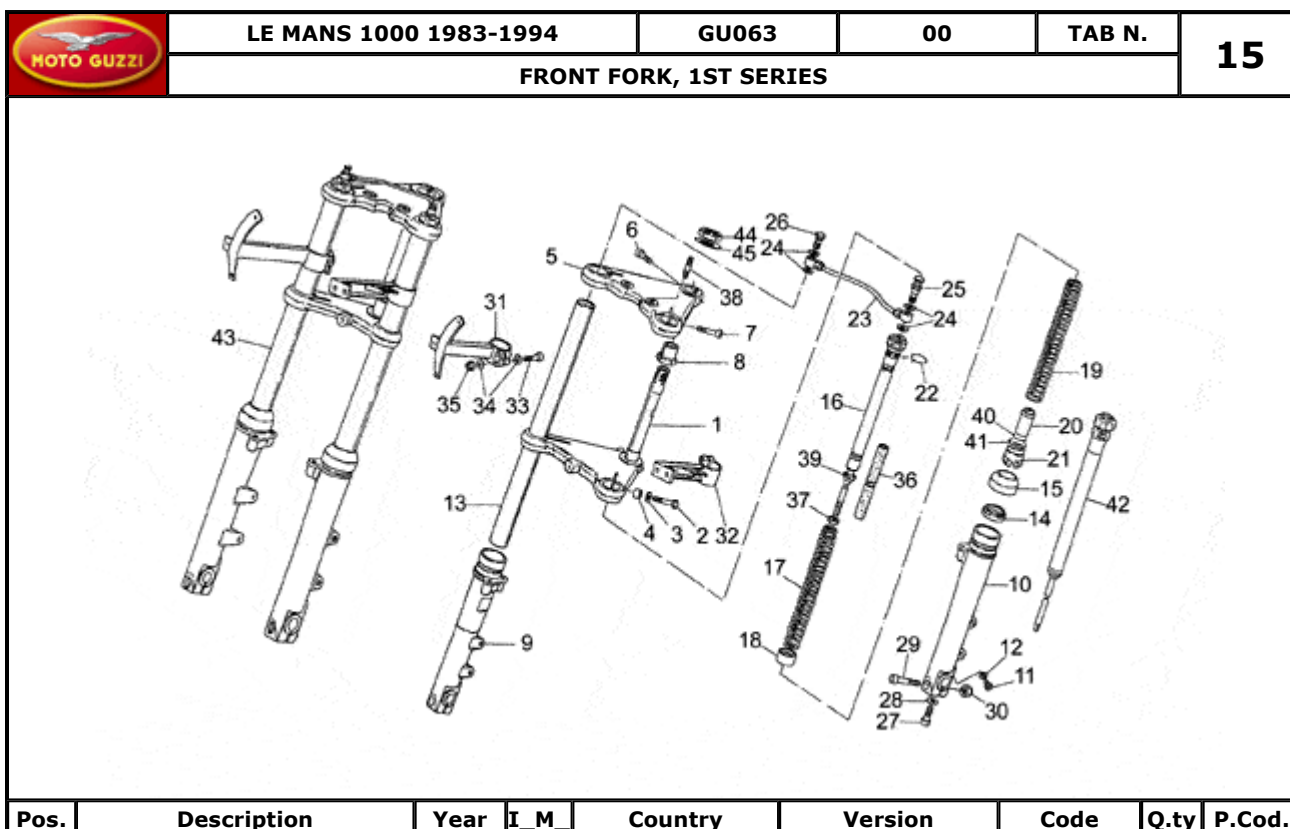

Pos.	Description	Year	I_M_	Country	Version	Code	Q.ty	P.Cod.
1	Lower fork plate	-	-	-	-	GU28494070	1	
2	Screw	-	-	-	-	GU98072550	2	
3	Washer	-	-	-	-	GU95007210	2	
4	Spacer	-	-	-	-	GU91181108	2	
5	Fork upper plate	-	-	-	-	GU28493170	1	
6	Screw	-	-	-	-	GU98612535	1	
7	Screw	-	-	-	-	GU98610540	2	
8	Steering lock bush	-	-	-	-	GU18516660	1	
9	RH sleeve	-	-	-	gr	GU285225601	1	
	RH sleeve	-	-	-	r	GU28522561	1	
	RH sleeve	-	-	-	b.l	GU28522562	1	
10	LH sleeve	-	-	-	r	GU28522661	1	
	LH sleeve	-	-	-	b.l	GU28522662	1	
	LH sleeve	-	-	-	gr	GU285226601	1	
11	Hex socket screw M6X18	-	-	-	-	GU98622318	2	
12	Washer 6,25x10x1,5	-	-	-	-	GU95100116	2	
13	Sleeve	-	-	-	-	GU28525460	2	
14	Gasket ring	-	-	-	-	GU90403952	2	
15	Dust cover	-	-	-	-	GU28524560	2	
16	Shock absorber	-	-	-	P	GU28526463	2	
	Shock absorber	-	-	-	S	GU28526466	2	
17	Fork spring	-	-	-	-	GU28526940	2	
18	Bush	-	-	-	-	GU28527960	2	
19	Lower spring	-	-	-	-	GU28526640	2	
20	End stop	-	-	-	-	GU28527563	2	
21	Lower bush	-	-	-	-	GU28527663	2	
22	Gasket ring	-	-	-	-	GU90706282	2	
23	Pipe with connectors	-	-	-	S	GU28529671	1	
	Pipe with connectors	-	-	-	P	GU29529601	1	
24	Copper washer	-	-	-	-	GU28556350	4	
25	Air valve	-	-	-	-	GU28556250	1	
26	Bored screw	-	-	-	-	GU28556450	1	
27	Screw	-	-	-	-	GU98622530	2