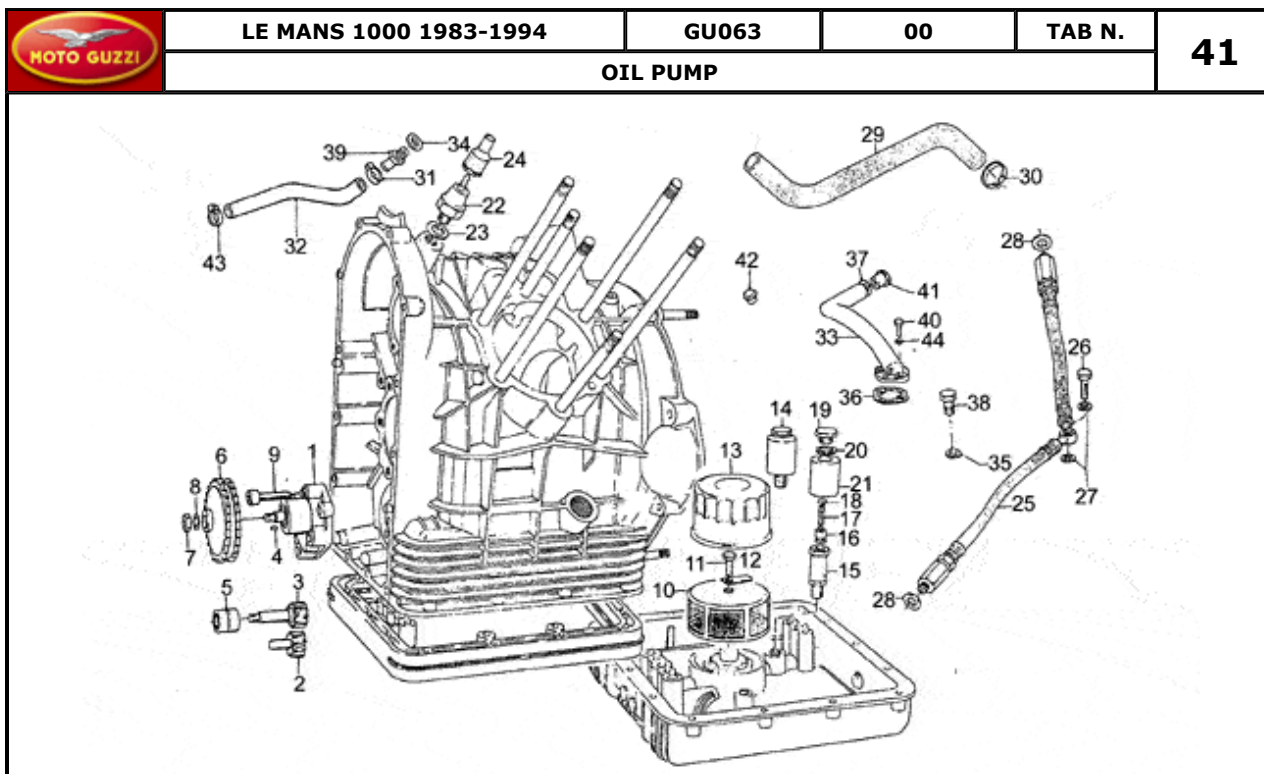

Pos.	Description	Year	I_M_	Country	Version	Code	Q.ty	P.Cod.
1	Oil pump	-	-	-	M6	-	GU30146400	1
	Oil pump assy.	-	-	-	M5	-	GU13146402	1
2	Driven gear	-	-	-	-	-	GU13148400	1
3	Drive gear	-	-	-	-	-	GU13147800	1
4	Transmission key	-	-	-	-	-	GU13148300	1
5	Roller bearing 10x22x20	-	-	-	-	-	GU92252210	1
6	Oil pump gear	-	-	-	M5	-	GU13147701	1
	Oil pump gear	-	-	-	M6	-	GU30147700	1
7	Nut	-	-	-	-	-	GU92602308	1
8	Spring washer	-	-	-	-	-	GU95120085	1
9	Screw M8X30	-	-	-	-	-	GU98622430	4
10	Oil filter	-	-	-	-	-	GU14152200	1
11	Hex screw M6X16	-	-	-	-	-	GU98054316	1
12	Plate	-	-	-	-	-	GU95187006	1
13	Oil filter 61 mm	-	-	-	-	-	GU14153000	1
14	Oil valve cpl.	-	-	-	-	-	GU14158200	1
15	Valve body	-	-	-	-	-	GU10158701	1
16	Piston	-	-	-	-	-	GU12150900	1
17	Valve spring	-	-	-	-	-	GU94321072	1
18	Bottom	-	-	-	-	-	GU12150700	1
19	Plug	-	-	-	-	-	GU12159000	1
20	Washer 14,5X20X1	-	-	-	-	-	GU95100523	2
21	Cup	-	-	-	-	-	GU14158800	1
22	Pressure sensor	-	-	-	-	-	GU17768750	1
23	Gasket 12,25	-	-	-	-	-	GU12006400	1
24	Cap	-	-	-	-	-	GU12717600	1
25	Pipe	-	-	-	-	-	GU14153660	1
26	Screw	-	-	-	-	-	GU95990037	5
27	Gasket 8,25x15x1	-	-	-	-	-	GU12154200	2
28	Gasket	-	-	-	-	-	GU25656102	2
29	Pipe	-	-	-	-	-	GU28157450	1
30	Hose clamp	-	-	-	-	-	GU28157850	1
31	Hose clamp	-	-	-	-	-	GU93305017	2
32	Pipe	-	-	-	-	-	GU00823942070	1