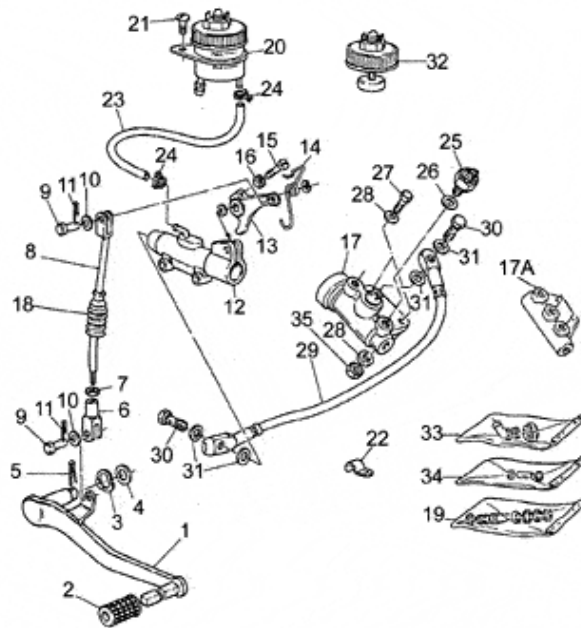

LE MANS 1000 1983-1994	GU063	00	TAB N.	25

Pos.	Description	Year	I_M	Country	Version	Code	Q.ty	P.Cod.
1	Brake lever	-	-	-	-	GU28677060	1	
2	Rubber spacer	-	-	-	-	GU14251001	1	
3	O-ring	-	-	-	-	GU90706141	2	
4	Flat washer	-	-	-	-	GU95004215	1	
5	Split pin	-	-	-	-	GU95500227	1	
6	Fork	-	-	-	-	GU95740175	1	
7	Nut	-	-	-	-	GU92690073	1	
8	Tie rod	-	-	-	-	GU19675100	1	
9	Pin	-	-	-	-	GU95770265	2	
10	Washer	-	-	-	-	GU95129110	2	
11	Split pin	-	-	-	-	GU95500222	2	
12	Rear master cylinder	-	-	-	-	GU31666990	1	
13	Pump control lever	-	-	-	-	GU28667560	1	
14	Rear brake lever spring	-	-	-	-	GU19667600	1	
15	Screw	-	-	-	-	GU98202525	1	
16	Nut	-	-	-	-	GU92602205	1	
17	Distributor	-	-	-	A	GU28668046	1	
	Pressure valve	-	-	-	-	GU28668578	1	
18	Cap	-	-	-	-	GU17093850	1	
19	Pump revision kit	-	-	-	-	GU17659350	1	
20	Tank	-	-	-	-	GU28665060	1	
21	Screw	-	-	-	-	GU98326009	2	
22	U-bolt	-	-	-	-	GU93301175	1	
23	Pipe	-	-	-	-	GU95985624	1	
24	Hose clamp	-	-	-	-	GU19157800	2	
25	Switch	-	-	-	-	GU63657000	1	
26	Gasket	-	-	-	-	GU25656100	1	
27	Hex screw M6X16	-	-	-	-	GU98054316	2	
28	Washer	-	-	-	-	GU95000206	4	
29	Pipe	-	-	-	-	GU28658560	1	
30	Oil pipe screw *	-	-	-	-	GU95990028	2	
31	Gasket	-	-	-	-	GU25656100	5	
32	Pump cover	-	-	-	-	GU18667450	1	
33	Pump connection overhaul unit	-	-	-	-	GU19659500	1	
34	Lever overhaul kit	-	-	-	-	GU19659600	1	
35	Nut	-	-	-	-	GU92602206	2