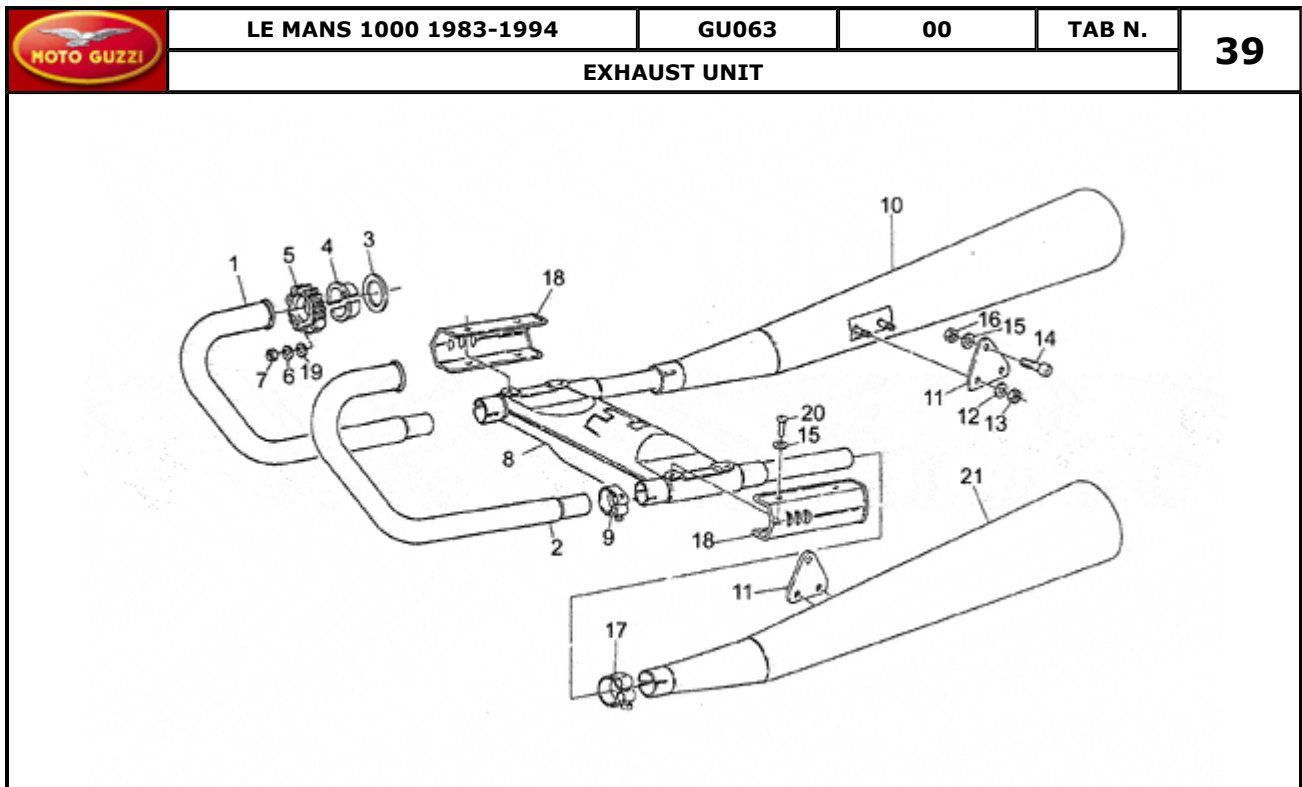

Pos.	Description	Year	I_M_	Country	Version	Code	Q.ty	P.Cod.
1	RH exhaust manifold	-	-	-	-	n	GU28120960	1
	RH exhaust pipe	-	-	-	-	c	GU28120950	1
2	LH exhaust pipe	-	-	-	-	c	GU28120951	1
	LH exhaust manifold	-	-	-	-	n	GU28120961	1
3	Gasket	-	-	-	-	-	GU90718370	2
4	Spacer	-	-	-	-	-	GU14121200	2
5	Flange	-	-	-	-	c	GU17121061	2
	Exhaust flange	-	-	-	-	n	GU14121000	2
6	Washer 8,4X13X0,8	-	-	-	-	-	GU14615901	4
7	Cap nut	-	-	-	-	n	GU92781082	4
	Nut	-	-	-	-	-	GU92781081	4
8	Expansion chamber	-	-	-	-	-	GU28123960	1
9	Hose clamp	-	-	-	-	c	GU14126900	2
	Hose clamp	-	-	-	-	n	GU28126960	2
10	RH silencer	-	-	-	-	n	GU28123060	1
	RH silencer	-	-	-	-	c-r	GU28123079	1
	RH silencer	-	-	-	-	c-n	GU14123070	1
11	Plate	-	-	-	-	-	GU28128660	2
12	Spring washer	-	-	-	-	-	GU95021108	4
13	Nut M8X1,25	-	-	-	-	-	GU92602208	4
14	Screw	-	-	-	-	-	GU98822425	2
15	Spring washer 8x15x0,3	-	-	-	-	-	GU61270300	6
16	Nut	-	-	-	-	-	GU92781081	2
17	Hose clamp	-	-	-	-	c	GU14123400	2
	Hose clamp	-	-	-	-	-	GU28123460	2
18	Protection	-	-	-	-	c	GU28121979	2
	Protection	-	-	-	-	n	GU28121960	2
19	Washer	-	-	-	-	-	GU95007208	4
20	Screw	-	-	-	-	-	GU98326009	4
21	LH silencer	-	-	-	-	c-r	GU28122979	1
	LH silencer	-	-	-	-	c-n	GU14122970	1
	LH silencer	-	-	-	-	n	GU28122960	1