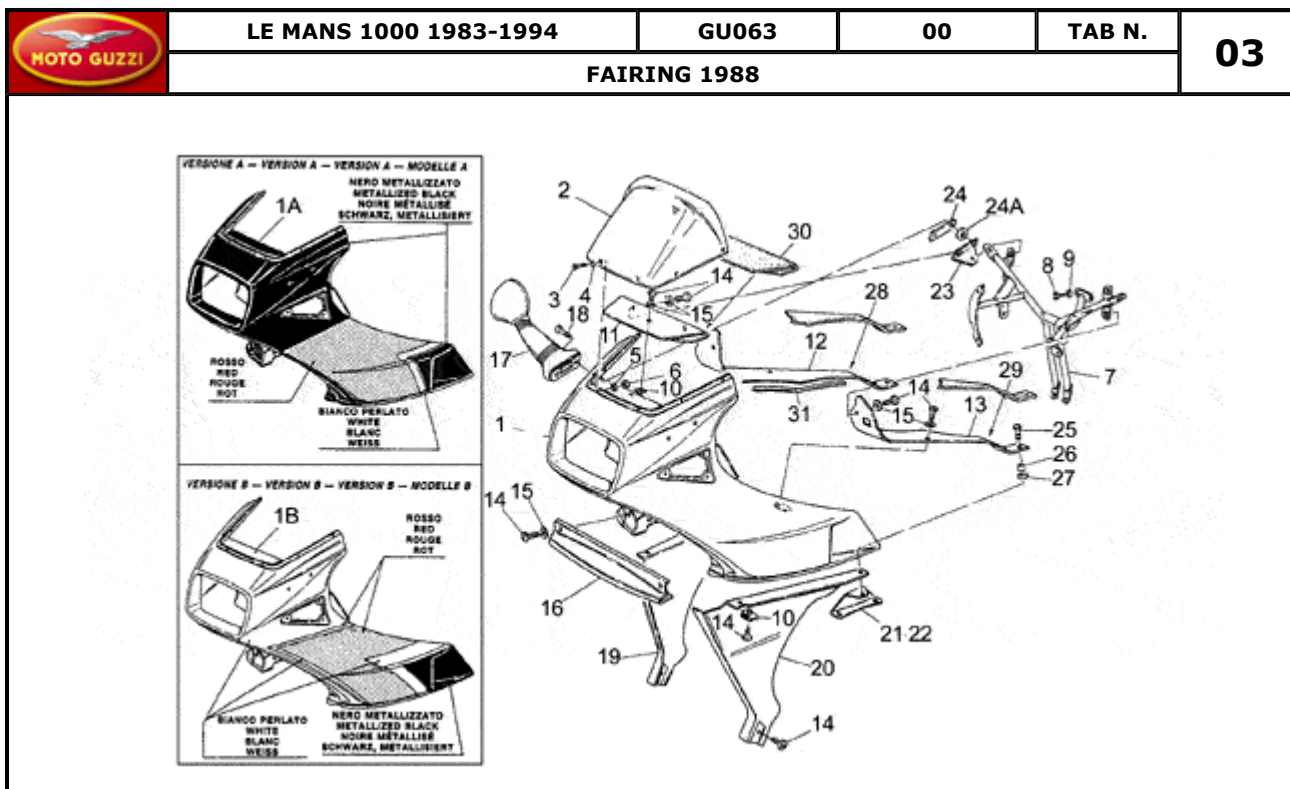

Pos.	Description	Year	I_M	Country	Version	Code	Q.ty	P.Cod.
1	Naked fairing	-	-	-	A	GU28575479	1	
	Windscreen	-	-	-	r	GU28575490	1	
	Naked fairing	-	-	-	B	GU28575491	1	
	Naked fairing	-	-	-	gr	GU285754781	1	
2	Windscreen	-	-	-	-	GU28577278	1	
3	Screw	-	-	-	-	GU98260416	6	
4	O-ring	-	-	-	-	GU90706035	6	
5	Washer	-	-	-	-	GU95007204	6	
6	Nut	-	-	-	-	GU92781040	6	
7	Upper fairing supp.	-	-	-	-	GU28578678	1	
8	Hex screw M6X16	-	-	-	-	GU98054316	4	
9	Washer	-	-	-	-	GU95000206	4	
10	Clip	-	-	-	-	GU28576590	3	
11	Central dashboard	-	-	-	-	GU28571778	1	
12	RH Dashboard	-	-	-	-	GU28576278	1	
13	LH Dashboard	-	-	-	-	GU28576378	1	
14	Screw	-	-	-	-	GU98326016	13	
15	Nylon washer 6X17X1	-	-	-	-	GU66478610	9	
16	Fairing lower support	-	-	-	b	GU28576979	1	
	Fairing lower support	-	-	-	r	GU28576990	1	
	Fairing lower support	-	-	-	n	GU28576991	1	
	Fairing lower support	-	-	-	gr	GU285769781	1	
17	Rearview mirror	-	-	-	-	GU17769861	2	
18	Screw	-	-	-	-	GU98822320	4	
19	RH Under-fairing	-	-	-	n	GU28570378	1	
	Lower RH fairing sect.	-	-	-	r	GU28570379	1	
20	Lower LH fairing sect.	-	-	-	n	GU28570478	1	
	LH Under-fairing	-	-	-	r	GU28570479	1	
21	RH fairing fixing plate	-	-	-	-	GU285708781	1	
22	LH support	-	-	-	-	GU285708791	1	
23	Plate	-	-	-	-	GU28579478	2	
24	Rubber spacer	-	-	-	1a	GU93110060	2	
	Rubber spacer	-	-	-	2a	GU93110060	4