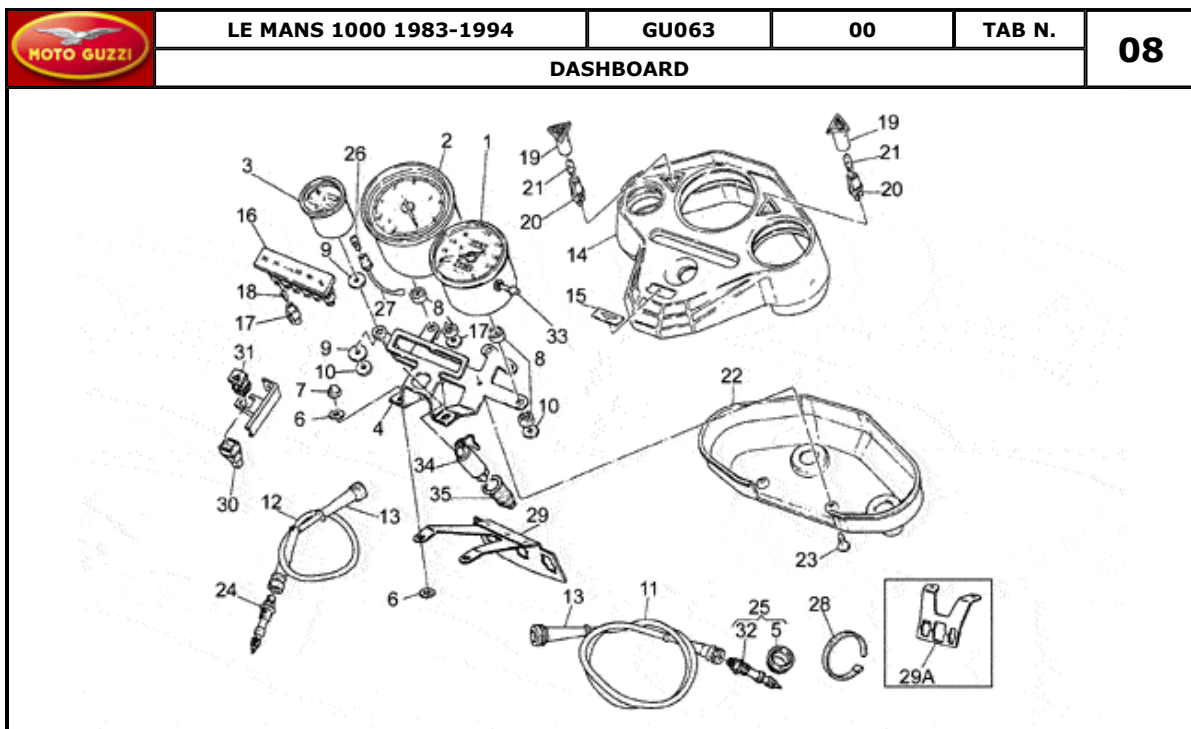

Pos.	Description	Year	I_M	Country	Version	Code	Q.ty	P.Cod.
1	Speedometer	-	-	-	-	GU28761561	1	
2	Tachometer	-	-	-	-	GU28767250	1	
3	Voltmeter	-	-	-	T1	GU17784960	1	
	Voltmeter	-	-	-	T2	GU29784960	1	
4	Plate	-	-	-	T1	GU28764050	1	
	Plate	-	-	-	T2	GU287640601	1	
5	Chain ring Z11	-	-	-	-	GU14766110	1	
6	Washer	-	-	-	-	GU95000208	4	
7	Nut	-	-	-	-	GU92630108	2	
8	Rubber spacer	-	-	-	-	GU17765560	5	
9	Rubber spacer	-	-	-	-	GU17783960	5	
10	Washer	-	-	-	-	GU95100060	5	
11	Speedometer transmission	-	-	-	-	GU28760410	1	
12	Rev counter transmission	-	-	-	-	GU19768180	1	
13	Sheath	-	-	-	-	GU17762200	2	
14	Dashboard	-	-	-	-	GU28766250	1	
15	Decal "Aquila"	-	-	-	-	GU28769550	1	
16	Lamp support+cable	-	-	-	-	GU28766950	1	
17	Lampholder	-	-	-	-	GU19768680	6	
18	Lamp 12V-1,2W	-	-	-	-	GU93450140	6	
19	Turn signal indicator	-	-	-	-	GU19768980	2	
20	Lampholder	-	-	-	-	GU14768650	2	
21	Lamp 12V 3W	-	-	-	-	GU17762150	2	
22	Plate	-	-	-	-	GU28765250	1	
23	Screw	-	-	-	-	GU98270621	2	
24	Gear Z=14	-	-	-	-	GU14769200	1	
25	Gear Z5/11	-	-	-	-	GU14762510	1	
26	Lamp 12V 3W	-	-	-	-	GU17762150	3	
27	Lampholder	-	-	-	-	GU17760650	3	
28	Hose clamp 3,6x20,6	-	-	-	-	GU14609650	2	
29	Plate	-	-	-	-	GU28749760	1	
	Plate	-	-	-	A	GU28749778	1	
30	Rubber protection	-	-	-	-	GU35755780	1	
31	Turn indicator switch	-	-	-	-	GU28745760	1	
32	Pinion Z5	-	-	-	-	GU12763300	1	
33	Knob	-	-	-	-	GU28762860	1	
34	Main switch	-	-	-	-	GU31735360	1	
35	Cap	-	-	-	-	GU19741335	1