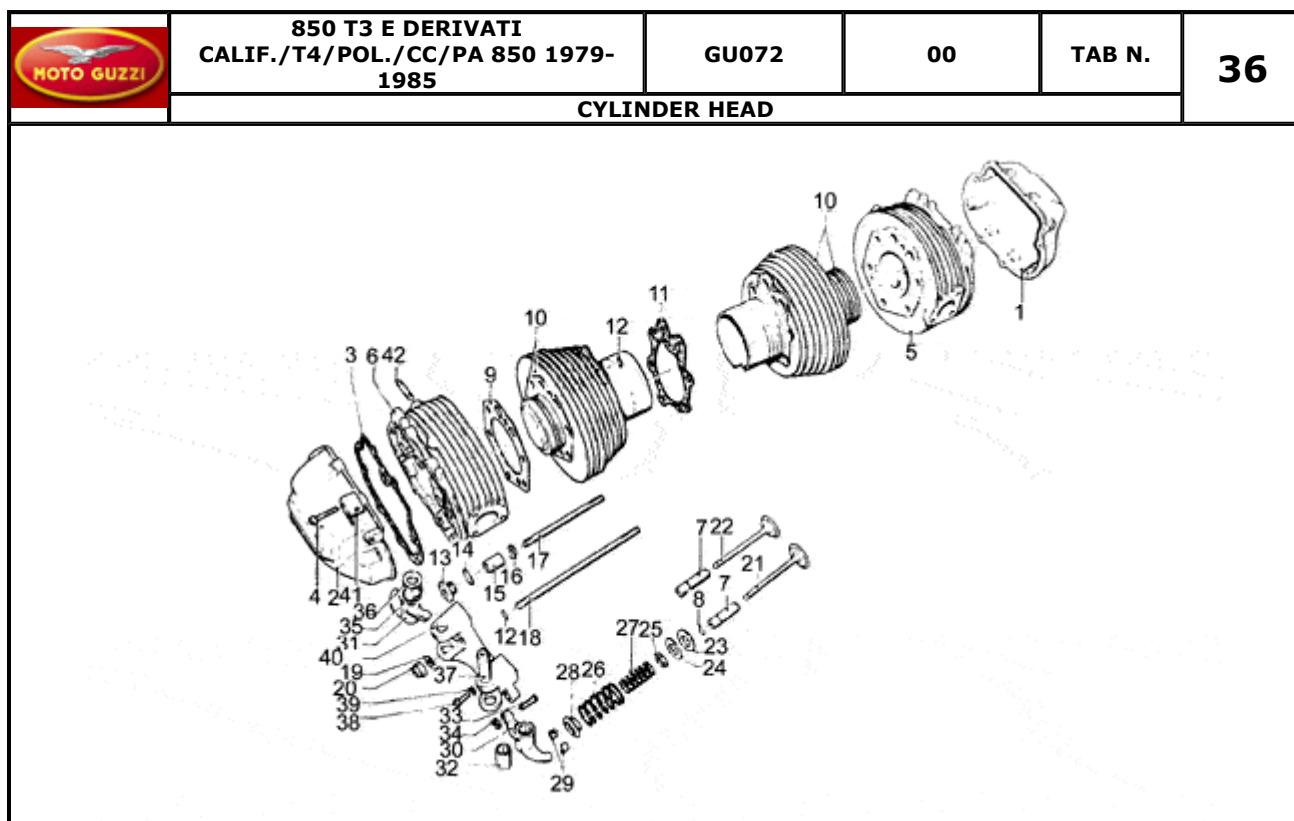

Pos.	Description	Year	I_M	Country	Version	Code	Q.ty	P.Cod.
1	RH cover	-	-	-	-	GU14023650	1	
2	LH cover	-	-	-	-	GU14023550	1	
3	Valve cover gasket	-	-	-	-	GU12023700	1	
4	Hex socket screw M6X25	-	-	-	-	GU98622325	16	
5	RH cylinder head	-	-	-	-	GU14022101	1	
6	LH cylinder head	-	-	-	-	GU14022201	1	
7	Exhaust valve guide	-	-	-	-	GU13036801	4	
8	Snap ring	-	-	-	-	GU90353016	4	
9	Gasket	-	-	-	-	GU14022050	2	
10	Cylinder, complete	-	-	-	-	GU17060152	2	
	Cylinder, complete	-	-	-	DCS	GU17060156	1	
11	Cylinder base gasket	-	-	-	-	GU14020850	2	
12	O-ring 9x2	-	-	-	-	GU90706094	12	
13	Oil plug	-	-	-	-	GU12022600	2	
14	O-ring 20,24X2,62	-	-	-	-	GU90706203	2	
15	Column nut	-	-	-	-	GU13021900	2	
16	Washer 10,5X18X0,8	-	-	-	-	GU95129180	2	
17	Stud bolt	-	-	-	-	GU12021800	4	
18	Stud bolt	-	-	-	-	GU12021700	8	
19	Washer 10,5X21X1	-	-	-	-	GU14018400	10	
20	Nut M10X1,5	-	-	-	-	GU92603010	10	
21	Intake valve	-	-	-	-	GU29036050	2	
22	Exhaust valve	-	-	-	-	GU29036150	2	
23	Washer 14,2x31x1	-	-	-	-	GU13037200	4	
24	Washer 14,2x31x0,3	-	-	-	-	GU14037300	10	
25	Lower cup	-	-	-	-	GU13037000	4	
26	Outer spring	-	-	-	-	GU13037400	4	
27	Inner spring	-	-	-	-	GU13037600	4	
28	Upper cup	-	-	-	-	GU14038000	4	
29	Valve half-cone	-	-	-	-	GU12038100	8	
30	RH rocker arm assy	-	-	-	-	GU14030201	2	
31	LH rocker arm assy	-	-	-	-	GU14030401	2