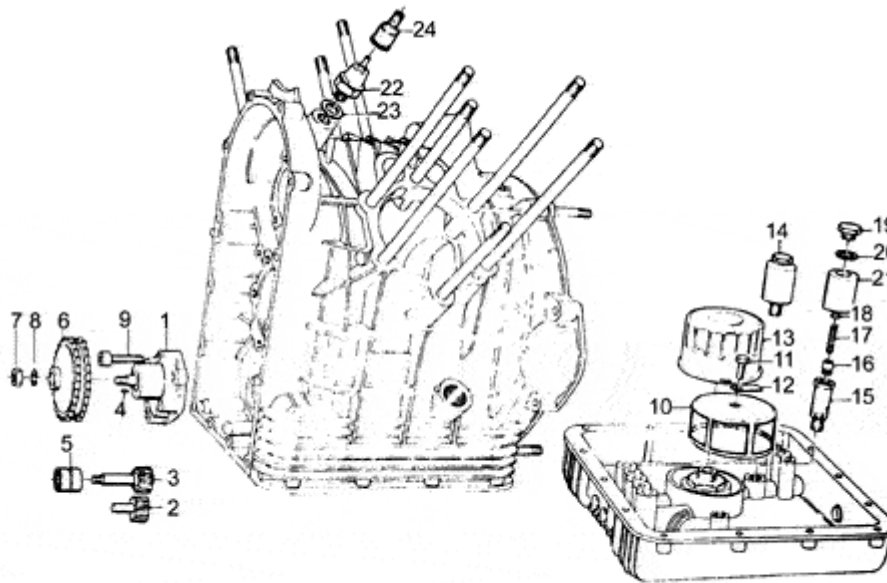

850 T3 E DERIVATI CALIF./T4/POL./CC/PA 850 1979- 1985	GU072	00	TAB N.	34
	OIL PUMP				

Pos.	Description	Year	I_M_	Country	Version	Code	Q.ty	P.Cod.
1	Oil pump gear	-	-	-	-	GU30147700	1	
2	Driven gear	-	-	-	-	GU13148400	1	
3	Drive gear	-	-	-	-	GU13147800	1	
4	Transmission key	-	-	-	-	GU13148300	1	
5	Roller bearing 10x22x20	-	-	-	-	GU92252210	1	
6	Oil pump gear	-	-	-	-	GU13147701	1	
7	Nut	-	-	-	-	GU92602308	1	
8	Spring washer	-	-	-	-	GU95120085	1	
9	Screw M8X30	-	-	-	-	GU98622430	4	
10	Oil filter	-	-	-	-	GU14152200	1	
11	Hex screw M6X16	-	-	-	-	GU98054316	1	
12	Plate	-	-	-	-	GU95187006	1	
13	Oil filter 61 mm	-	-	-	-	GU14153000	1	
14	Oil valve cpl.	-	-	-	-	GU03158200	1	
15	Valve body	-	-	-	-	GU10158701	1	
16	Piston	-	-	-	-	GU12150900	1	
17	Valve spring	-	-	-	-	GU94321072	1	
18	Bottom	-	-	-	-	GU12150700	1	
19	Plug	-	-	-	-	GU12159000	1	
20	Washer 14,5X20X1	-	-	-	-	GU95100523	1	
21	Cup	-	-	-	-	GU14158800	1	
22	Pressure sensor	-	-	-	-	GU17768750	1	
23	Gasket 12,25	-	-	-	-	GU12006400	1	
24	Cap	-	-	-	-	GU12717600	1