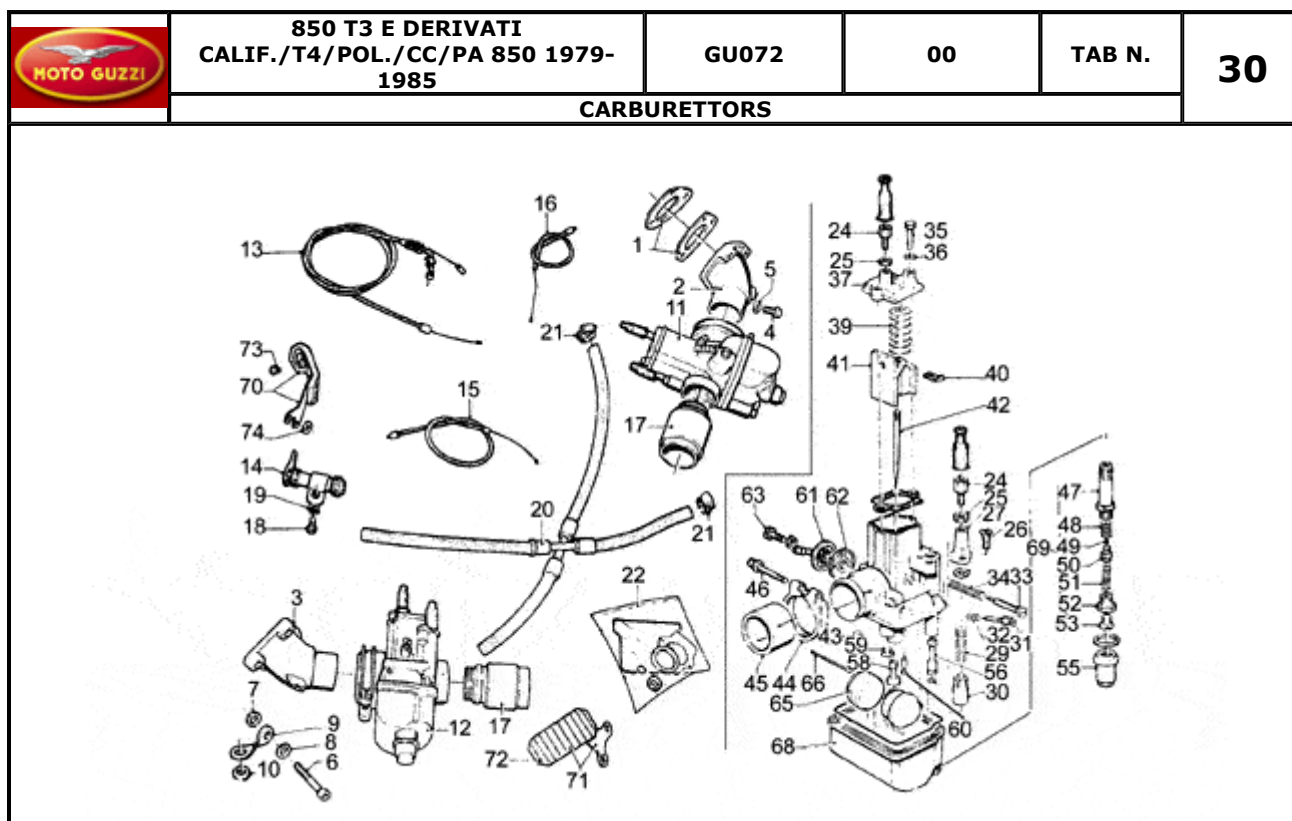

Pos.	Description	Year	I_M_	Country	Version	Code	Q.ty	P.Cod.
1	Gasket	-	-	-	-	GU14115500	4	
2	RH intake manifold	-	-	-	-	GU14115002	1	
3	LH intake manifold	-	-	-	-	GU14115003	1	
4	Screw	-	-	-	-	GU98326009	2	
5	Washer 6,25x10x1,5	-	-	-	-	GU95100116	2	
6	Screw M8X35	-	-	-	-	GU98620435	6	
7	Washer	-	-	-	-	GU90716083	6	
8	Washer	-	-	-	-	GU95004208	6	
9	Plate	-	-	-	-	GU14115401	2	
10	Rubber spacer 8x15	-	-	-	-	GU91551081	2	
11	Carburettor RH	-	-	-	-	GU17112650	1	
12	Carburettor LH	-	-	-	-	GU18112651	1	
13	Throttle cable	-	-	-	-	GU18117560	2	
14	Starter lever	-	-	-	-	GU17133151	1	
15	RH choke cable	-	-	-	-	GU17133560	1	
16	Choke cable	-	-	-	-	GU17134050	1	
17	Air intake pipe	-	-	-	-	GU17114450	2	
18	Screw	-	-	-	-	GU98054210	1	
19	Notched washer	-	-	-	-	GU95021105	1	
20	Fuel pipe	-	-	-	-	GU17106550	1	
21	Hose clamp	-	-	-	-	GU61108400	4	
22	Carburettor gasket kit	-	-	-	-	GU17939950	1	
24	Wire tensioner screw	-	-	-	-	GU12937200	2	
25	Nut	-	-	-	-	GU12937300	2	
26	Screw	-	-	-	-	GU13937900	1	
27	Starter device cover	-	-	-	-	GU17937450	1	
29	Spring	-	-	-	-	GU13937600	1	
30	Starter valve	-	-	-	-	GU13937800	1	
31	Adj.min.eng.speed screw	-	-	-	-	GU13936200	1	
32	Spring	-	-	-	-	GU13936300	1	
33	Gas valve adjuster screw	-	-	-	-	GU13936600	1	
34	Spring	-	-	-	-	GU13936700	1