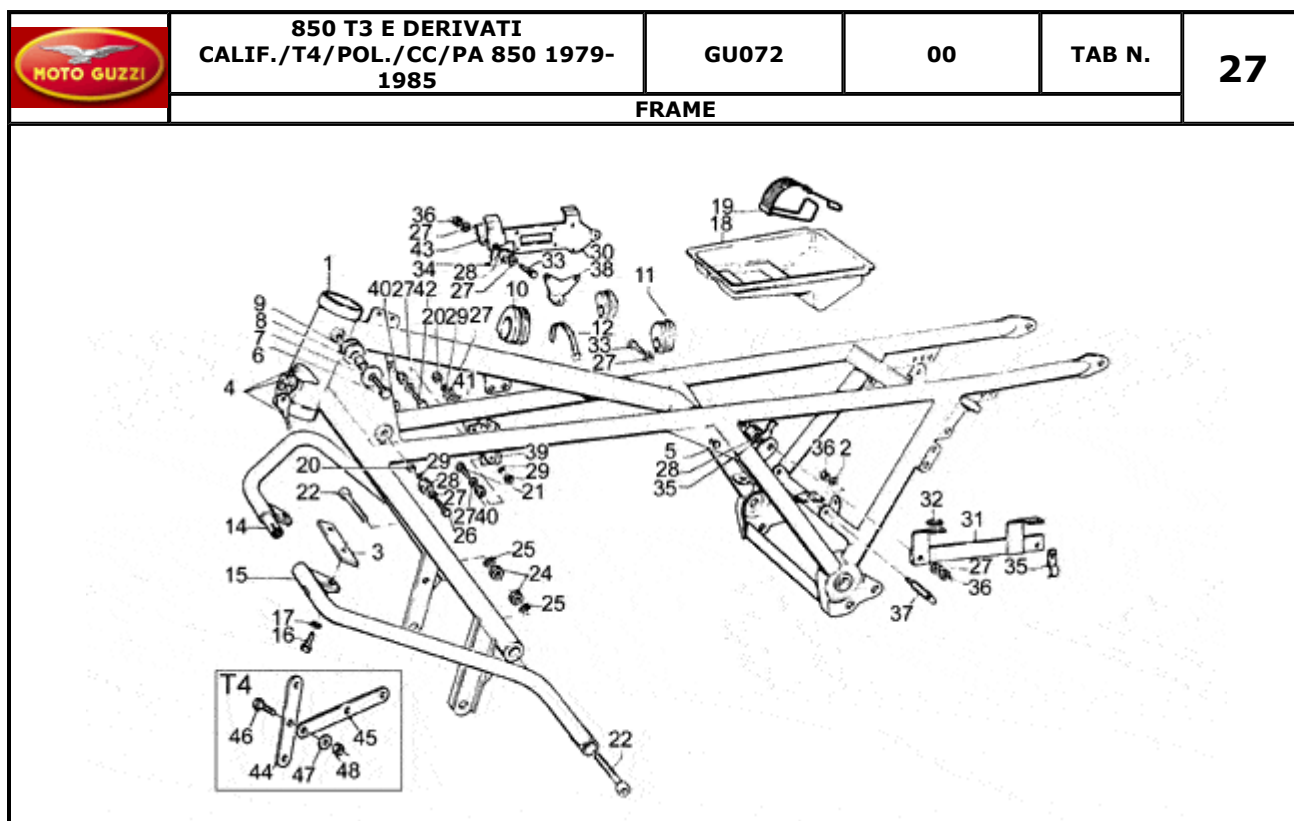

Pos.	Description	Year	I_M_	Country	Version	Code	Q.ty	P.Cod.
1	Frame	-	-	-	-	GU17400150	1	
2	Washer	-	-	-	-	GU95000206	6	
3	Plate	-	-	-	-	GU17451750	1	
4	Steering lock	-	-	-	-	GU28782550	1	
5	Plug	-	-	-	-	GU93180080	4	
6	Screw M8X25	-	-	-	-	GU98054425	2	
7	Washer	-	-	-	-	GU95100255	2	
8	Spacer	-	-	-	-	GU91180810	2	
9	Rubber spacer	-	-	-	-	GU14103400	2	
10	Drift	-	-	-	-	GU14107100	1	
11	Rubber spacer	-	-	-	-	GU14109000	2	
12	Hose clamp 3,6x20,6	-	-	-	-	GU14609650	3	
14	RH side bumper	-	-	-	-	GU17450300	1	
15	LH side bumper	-	-	-	-	GU17450400	1	
16	Hex screw M8X20	-	-	-	-	GU98054420	2	
17	Washer	-	-	-	-	GU95004208	2	
18	Tool kit box	-	-	-	-	GU17479650	1	
19	Clamp	-	-	-	-	GU17479750	1	
20	Nut	-	-	-	-	GU92602206	4	
21	Screw	-	-	-	-	GU98052325	1	
22	Screw	-	-	-	-	GU98621670	2	
24	Nut	-	-	-	-	GU92602312	2	
25	Notched washer	-	-	-	-	GU95021112	2	
26	Hex screw M6X20	-	-	-	-	GU98054320	2	
27	Washer 5,3x10x0,5	-	-	-	-	GU95100121	8	
28	Drift	-	-	-	-	GU14103800	4	
29	Notched washer	-	-	-	-	GU95021106	4	
30	RH plate	-	-	-	-	GU174248501	1	
31	LH plate	-	-	-	-	GU17424050	1	
32	Rubber spacer	-	-	-	-	GU39461600	4	
33	Screw	-	-	-	-	GU98052325	2	
34	U-bolt	-	-	-	-	GU93301175	1