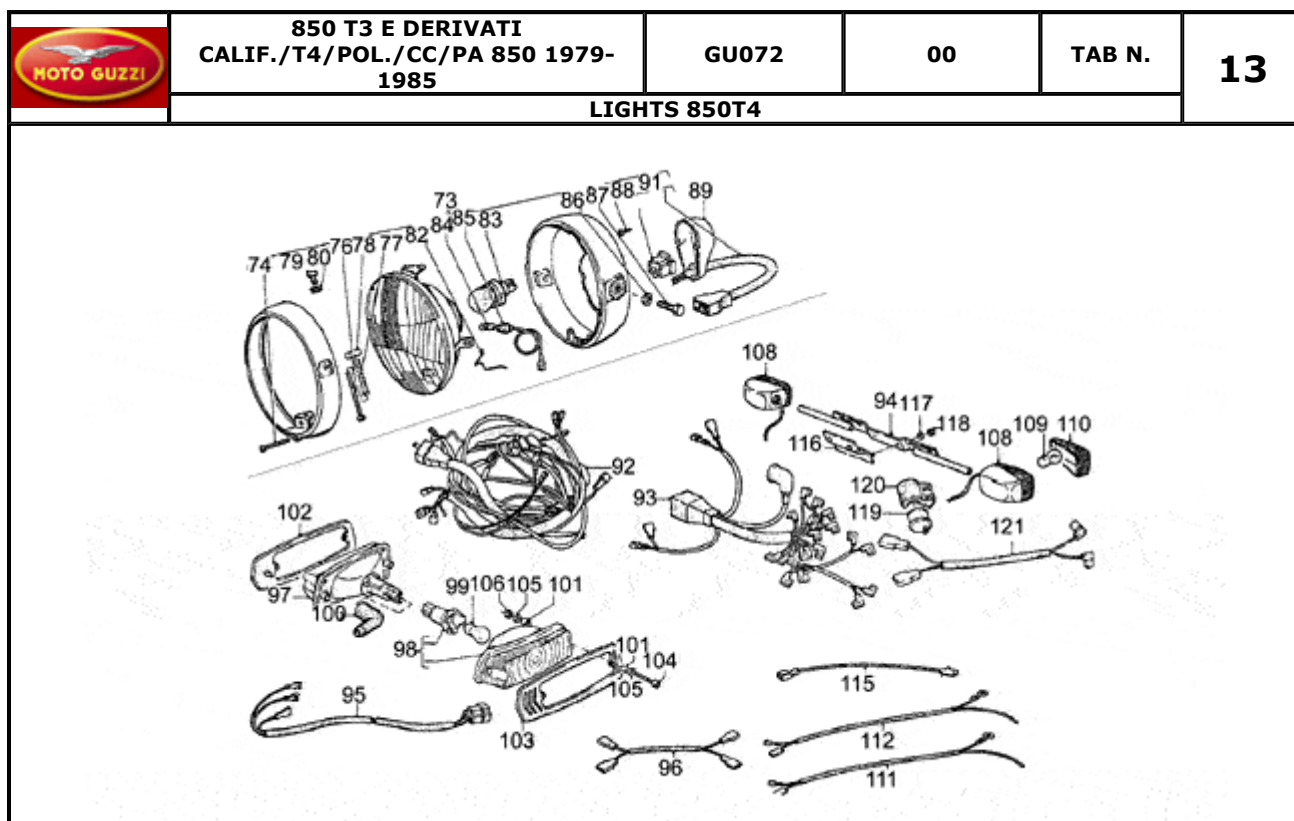

Pos.	Description	Year	I_M_	Country	Version	Code	Q.ty	P.Cod.
73	Headlight	-	-	-	-	GU28740533	1	
74	Special screw	-	-	-	-	GU39740302	1	
76	Screw	-	-	-	-	GU39740303	1	
77	Spring	-	-	-	-	GU39740304	1	
78	Pawl	-	-	-	-	GU17740362	1	
79	Adjusting pin	-	-	-	-	GU39740306	1	
80	Snap ring	-	-	-	-	GU19740307	1	
82	Lampholder	-	-	-	-	GU39740530	1	
83	Lamp 12V 45/40W	-	-	-	-	GU93450231	1	
84	Lamp 12V-4W	-	-	-	-	GU93450119	1	
85	Lampholder	-	-	-	-	GU17740468	1	
86	Washer	-	-	-	-	GU95120105	1	
87	Screw	-	-	-	-	GU98054520	1	
88	Self-tap screw	-	-	-	-	GU17740366	1	
89	Rear cap plug	-	-	-	-	GU19740404	1	
91	Main switch	-	-	-	-	GU17740364	1	
92	Electrical system	-	-	-	-	GU14747155	1	
93	Wiring	-	-	-	-	GU17747242	1	
94	Number plate bracket	-	-	-	-	GU17753560	1	
95	Wiring	-	-	-	-	GU17747360	1	
96	Horn cable	-	-	-	-	GU14748000	1	
97	RH front turn indicator	-	-	-	-	GU17750661	1	
98	LH front turn indicator	-	-	-	-	GU17750662	1	
99	Lamp 12V-10W	-	-	-	-	GU93450129	4	
100	Cap	-	-	-	-	GU17751160	2	
101	Spacer	-	-	-	-	GU91180404	4	
102	RH gasket	-	-	-	-	GU17750761	1	
103	LH gasket	-	-	-	-	GU17750861	1	
104	Screw	-	-	-	-	GU98202440	4	
105	Washer	-	-	-	-	GU95007204	8	
106	Nut	-	-	-	-	GU92601004	4	
108	Front turn indicator	-	-	-	-	GU28750645	2