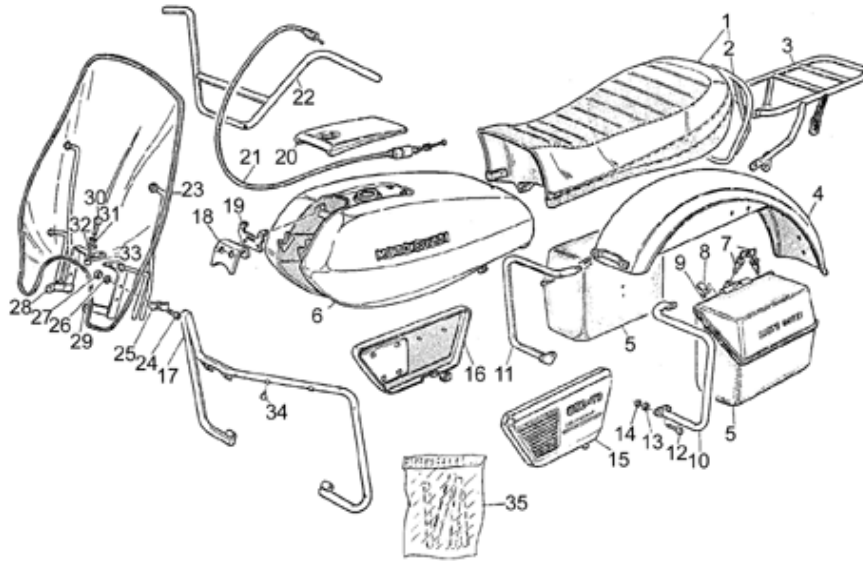

850 T3 E DERIVATI CALIF./T4/POL./CC/PA 850 1979- 1985	GU072	00	TAB N.	06
	BODY 850T3 CALIFORNIA				

Pos.	Description	Year	I_M	Country	Version	Code	Q.ty	P.Cod.
1	Saddle	-	-	-	-	GU17460570	1	
2	Pillion grab bar	-	-	-	-	GU17464370	1	
3	Luggage rack	-	-	-	-	GU17466570	1	
4	Rear mudguard	-	-	-	-	GU17437050	1	
5	RH saddlebag	-	-	-	-	GU18482557	2	
6	Fuel tank	-	-	-	gr	GU171002651	1	
7	Saddlebags lock hardw.kit	-	-	-	-	GU18484060	1	
8	Lock	-	-	-	-	GU18488860	2	
9	Clip	-	-	-	-	GU18488960	2	
10	LH rear bumper	-	-	-	-	GU18458850	1	
11	RH rear bumper	-	-	-	-	GU18458250	1	
12	Screw M8X25	-	-	-	-	GU98054425	4	
13	Spring washer	-	-	-	-	GU95021108	4	
14	Nut M8X1,25	-	-	-	-	GU92602208	4	
15	LH side panel	-	-	-	n	GU17476370	1	
16	RH side panel	-	-	-	n	GU17476250	1	
17	Front bumper	-	-	-	-	GU28450245	1	
18	Plate	-	-	-	n.l	GU141012551	1	
19	Clamp	-	-	-	n.l	GU141022551	1	
20	Cover	-	-	-	n.l	GU14104055004	1	
21	Clutch cable	-	-	-	-	GU18093040	1	
22	Handlebar	-	-	-	-	GU17600270	1	
23	Windscreen	-	-	-	-	GU18577251	1	
24	Screw	-	-	-	-	GU98074425	4	
25	Clamp	-	-	-	-	GU18578451	4	
26	Spring washer	-	-	-	-	GU95021108	4	
27	Nut	-	-	-	-	GU92601208	4	
28	RH clamp	-	-	-	-	GU18506851	1	
29	LH clamp	-	-	-	-	GU18506951	1	
30	Screw	-	-	-	-	GU98610440	2	
31	Washer	-	-	-	-	GU95001208	4	
32	Washer	-	-	-	-	GU95100317	2	
33	Spacer	-	-	-	-	GU91180911	2	
34	Plug	-	-	-	-	GU93180535	4	
35	Decal set	-	-	-	-	GU17923371	1