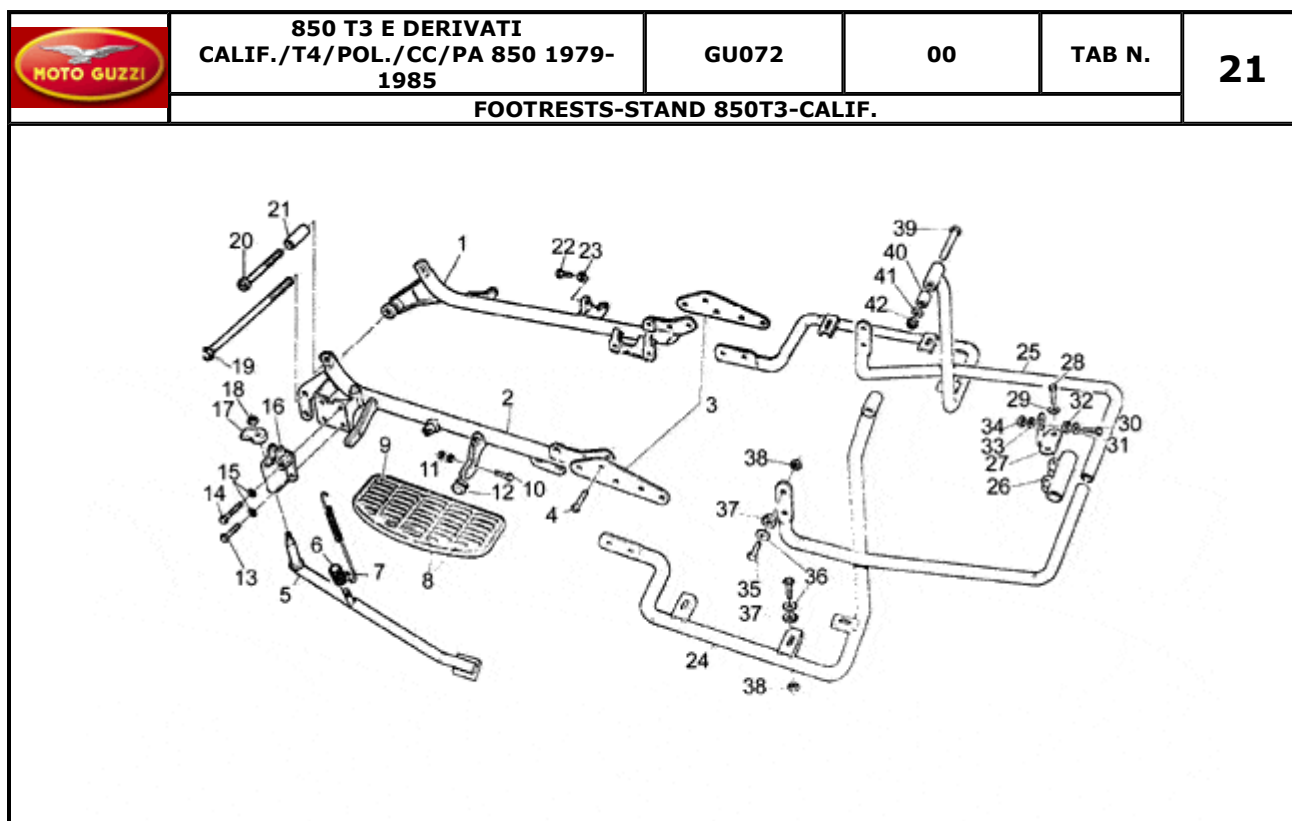

Pos.	Description	Year	I_M_	Country	Version	Code	Q.ty	P.Cod.
1	RH cradle arm	-	-	-	-	GU184203501	1	
2	LH cradle arm	-	-	-	-	GU184221501	1	
3	Plate	-	-	-	-	GU18423950	1	
4	Hex socket screw M12X30	-	-	-	-	GU98623630	4	
5	Lateral stand	-	-	-	-	GU18432050	1	
6	Rubber pedal	-	-	-	-	GU13432640	1	
7	Spring	-	-	-	-	GU14434000	1	
8	Front footrest assy	-	-	-	-	GU18443450	2	
9	Footrest rubber	-	-	-	-	GU18447050	2	
10	Screw	-	-	-	-	GU98107035	4	
11	Nut	-	-	-	-	GU92700073	8	
12	Drift	-	-	-	-	GU12433000	1	
13	Hex screw M8X16	-	-	-	-	GU98054416	3	
14	Screw	-	-	-	-	GU98052440	1	
15	Spring washer	-	-	-	-	GU95021108	4	
16	Block	-	-	-	-	GU13433440	1	
17	Lock	-	-	-	-	GU03432740	1	
18	Nut M10X1,5	-	-	-	-	GU92630110	1	
19	Pin	-	-	-	-	GU14429500	1	
20	Screw	-	-	-	-	GU98621697	2	
21	Spacer	-	-	-	-	GU91181346	2	
22	Screw	-	-	-	-	GU98064345	1	
23	Nut	-	-	-	-	GU92603206	1	
24	LH support	-	-	-	-	GU18486540	1	
25	RH bag support	-	-	-	-	GU18485040	1	
26	Hose	-	-	-	-	GU18487740	1	
27	Plate	-	-	-	-	GU18488740	1	
28	Screw	-	-	-	-	GU98054325	2	
29	Washer	-	-	-	-	GU95000206	2	
30	Hex screw M6X16	-	-	-	-	GU98054316	1	
31	Washer	-	-	-	-	GU95000206	1	
32	Rubber spacer	-	-	-	-	GU93110060	1