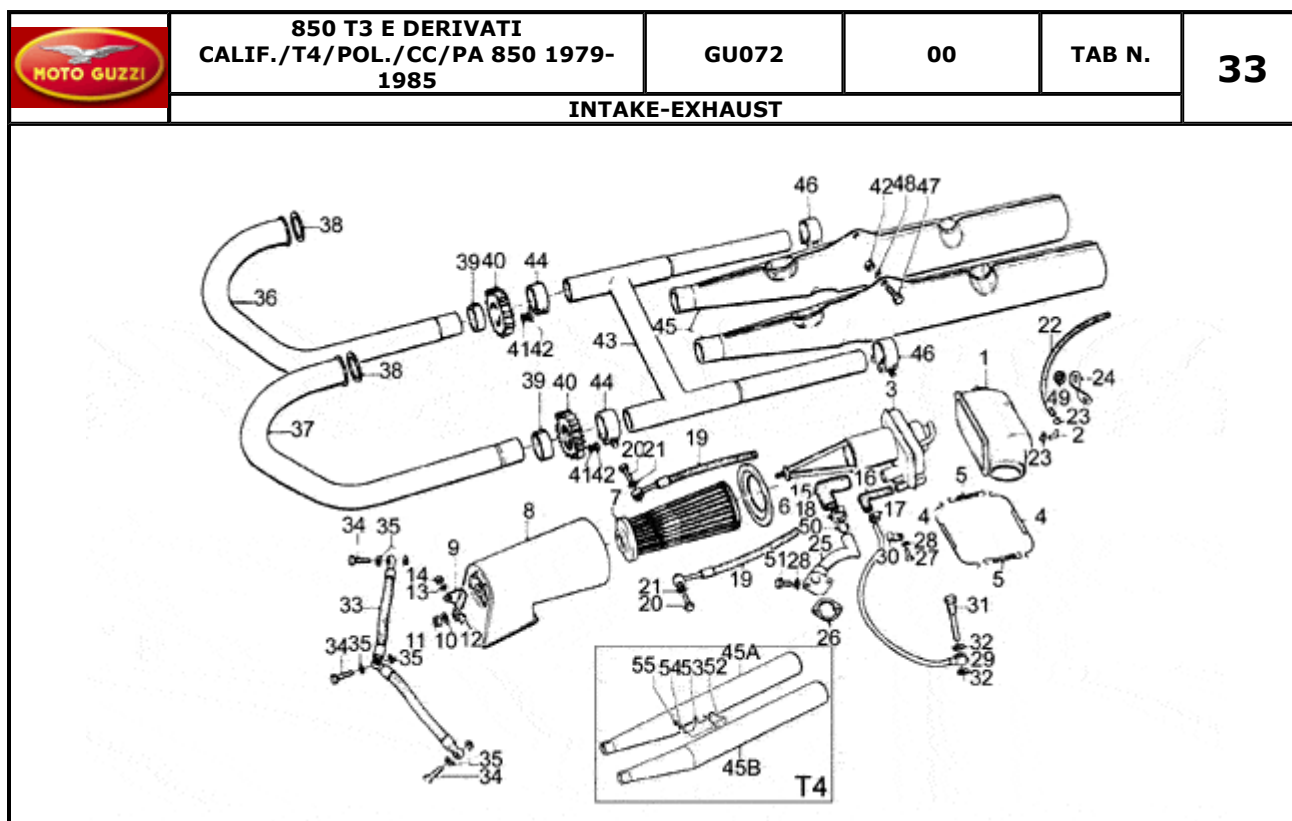

Pos.	Description	Year	I_M	Country	Version	Code	Q.ty	P.Cod.
1	Intake pipe	-	-	-	-	GU17114350	1	
2	Pipe	-	-	-	-	GU17114650	1	
3	Oil breather valve	-	-	-	-	GU17155752	1	
4	Clamp	-	-	-	-	GU17114553	2	
5	Spring	-	-	-	-	GU17667650	2	
6	Ring	-	-	-	-	GU17113450	1	
7	Air filter	-	-	-	-	GU17113651	1	
8	Filter cover	-	-	-	-	GU17114050	1	
9	Plate	-	-	-	-	GU17114150	1	
10	Washer 5,25x14x1,5	-	-	-	-	GU95100059	1	
11	Nut	-	-	-	-	GU92602205	1	
12	Screw	-	-	-	-	GU98054314	1	
13	Notched washer	-	-	-	-	GU95021106	1	
14	Nut	-	-	-	-	GU92602206	1	
15	Sparkplug cap	-	-	-	-	GU17154850	1	
16	Sparkplug cap	-	-	-	-	GU17154950	1	
17	Hose clamp	-	-	-	-	GU28157950	5	
18	Hose clamp	-	-	-	-	GU28157850	1	
19	Breather pipe	-	-	-	-	GU17159650	2	
20	Screw	-	-	-	-	GU95990037	2	
21	Gasket 8,25x15x1	-	-	-	-	GU12154200	4	
22	Breather pipe	-	-	-	-	GU95985532	1	
23	Hose clamp D9	-	-	-	-	GU61108500	2	
24	Plate	-	-	-	-	GU14115401	1	
25	Breather pipe	-	-	-	-	GU01007200	1	
26	Gasket	-	-	-	-	GU12007600	1	
27	Hex screw M6X16	-	-	-	-	GU98054316	1	
28	Washer 6,5x11x2	-	-	-	-	GU95120065	2	
29	Breather	-	-	-	-	GU17006250	1	
30	Hose clamp	-	-	-	-	GU12006500	1	
31	Screw	-	-	-	-	GU12006600	1	
32	Gasket 12,25	-	-	-	-	GU12006400	2