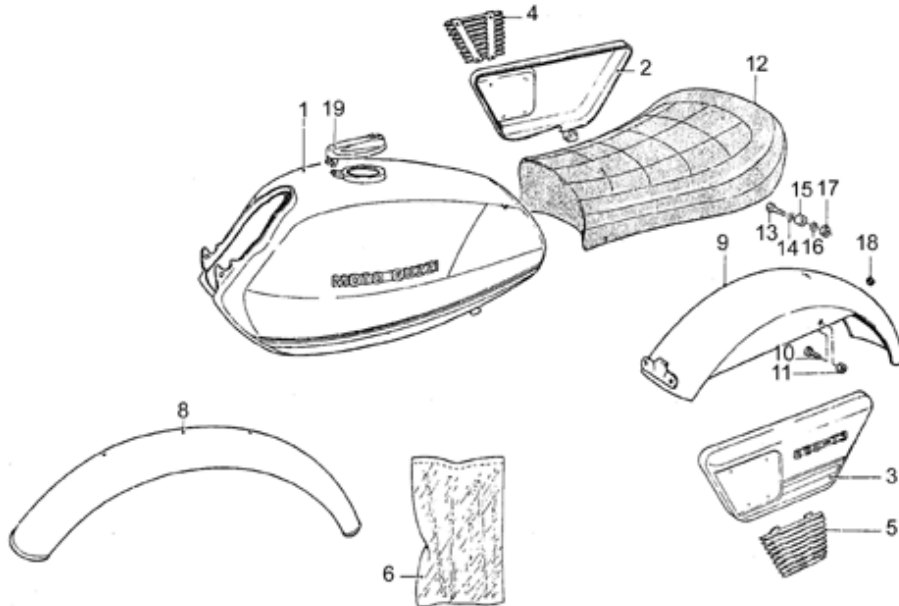

850 T3 E DERIVATI CALIF./T4/POL./CC/PA 850 1979-1985	GU072	00	TAB N.	07
	BODY 850T3-POLICE-CARAB.				

Pos.	Description	Year	I_M_	Country	Version	Code	Q.ty	P.Cod.
1	Fuel tank	-	-	-	PL	-	GU17100245	1
	Fuel tank	-	-	-	-	gr	GU17100200	1
2	RH side panel	-	-	-	-	gr	GU17476250	1
3	RH side panel	-	-	-	PA	n	GU17476326	1
	RH side panel	-	-	-	PL	-	GU17476345	1
	RH side panel	-	-	-	-	b.r	GU17476350001	1
	RH side panel	-	-	-	CC	-	GU17476380	1
4	Net panel (r)	-	-	-	-	-	GU17925050	1
5	Net panel (l)	-	-	-	-	-	GU17925150	1
6	Decal set	-	-	-	CC	-	GU17923380	1
	Decal set	-	-	-	PL	-	GU17923345	1
8	Front mudguard	-	-	-	PL	-	GU17434445	1
	Front mudguard	-	-	-	-	gr	GU174344401	1
9	Rear mudguard	-	-	-	-	gr	GU174370401	1
10	Screw	-	-	-	-	-	GU98052465	2
11	Nut	-	-	-	-	-	GU92630108	2
12	Single-seater saddle	-	-	-	-	-	GU17999540	1
13	Screw M8X25	-	-	-	-	-	GU98054425	2
14	Washer	-	-	-	-	-	GU17252750	2
15	Spacer	-	-	-	-	-	GU41432100	2
16	Spring washer 8x15x0,3	-	-	-	-	-	GU61270300	2
17	Nut M8X1,25	-	-	-	-	-	GU92602208	2
18	Ring	-	-	-	-	-	GU91551120	1
19	Fuel filler cap	-	-	-	-	-	GU30103960	1