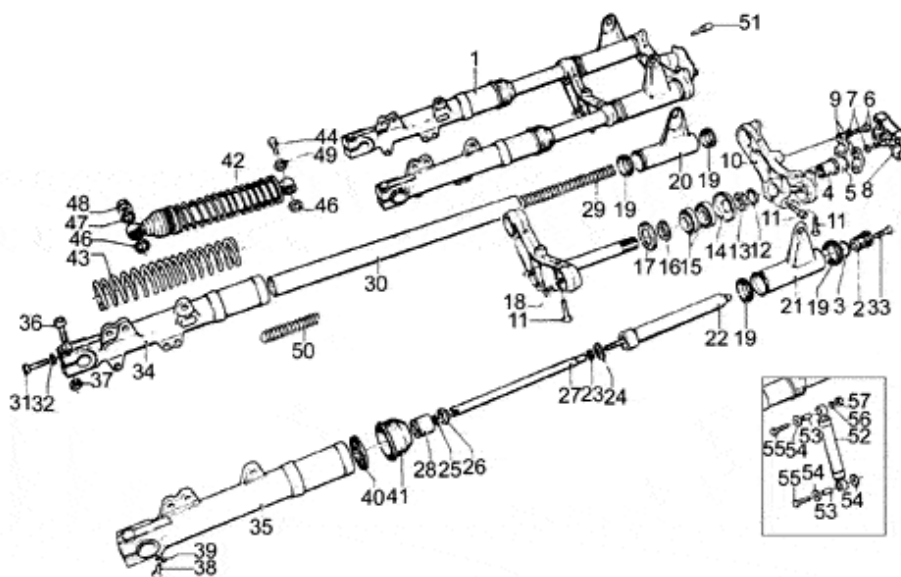

850 T3 E DERIVATI CALIF./T4/POL./CC/PA 850 1979- 1985	GU072	00	TAB N.	26
	FRONT/REAR SHOCK ABSORBER				

Pos.	Description	Year	I_M_	Country	Version	Code	Q.ty	P.Cod.
1	Front fork	-	-	-	T4	-	GU17490262	1
	Front fork	-	-	-	CC	-	GU17490280	1
	Front fork	-	-	-	PL	-	GU18490251	1
	Front fork	-	-	-	T3	-	GU17490201	1
2	Plug	-	-	-	-	-	GU14504502	2
3	Gasket ring	-	-	-	-	-	GU90706238	2
4	Bush	-	-	-	T3	-	GU14516600	1
	Steering lock bush	-	-	-	T4	-	GU18516660	1
5	Plug	-	-	-	-	-	GU17517700	1
6	Screw M8X35	-	-	-	-	-	GU98620435	4
7	Washer	-	-	-	-	-	GU95004208	4
8	Cover	-	-	-	-	-	GU63500520001	1
9	Handlebar collar	-	-	-	-	-	GU17500200	2
10	Fork upper plate	-	-	-	-	-	GU17493160	1
11	Screw	-	-	-	T4	-	GU98072565	2
	Screw	-	-	-	T4	-	GU98610540	3
	Screw M10X40	-	-	-	T3	-	GU98620540	5
12	Stem plug washer	-	-	-	T4	-	GU18513560	1
	Washer 25,5x35x2	-	-	-	T3	-	GU95100837	1
13	Nut	-	-	-	T3	-	GU10513401	1
	Plug	-	-	-	T4	-	GU18513460	1
14	Cup	-	-	-	-	-	GU14494600	1
15	Tap.roller bearing	-	-	-	-	-	GU92249225	2
16	Clearance washer	-	-	-	-	-	GU14516700	1
17	Dust cover	-	-	-	-	-	GU14517000	1
18	Lower fork plate	-	-	-	T4	-	GU184940611	1
	Lower fork plate	-	-	-	T3	-	GU174940011	1
19	Ring	-	-	-	-	-	GU17492700	4
20	RH headlight bracket	-	-	-	T4	-	GU17496160	1
	RH headlight bracket	-	-	-	T3	-	GU17496100	1
21	LH headlight bracket	-	-	-	T3	-	GU17496200	1
	LH headlight bracket	-	-	-	T4	-	GU17496260	1
22	Fork shock absorber	-	-	-	T3	-	GU14526407	2