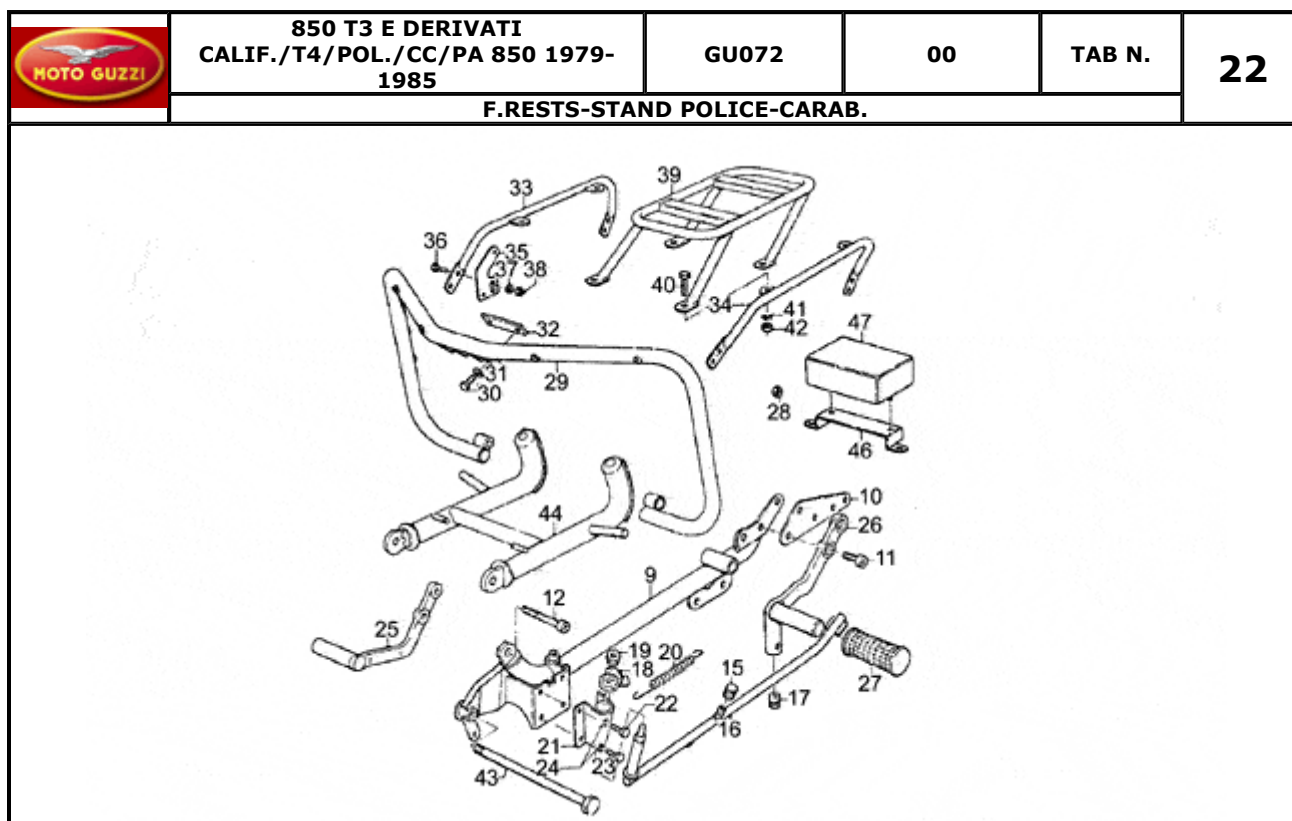

Pos.	Description	Year	I_M	Country	Version	Code	Q.ty	P.Cod.
9	LH cradle arm	-	-	-	CC	GU17422181	1	
	LH cradle arm	-	-	-	CC-PL	GU17422180	1	
10	Plate	-	-	-	-	GU18423950	2	
11	Hex socket screw M12X30	-	-	-	-	GU98623630	4	
12	Screw	-	-	-	-	GU98621697	2	
15	Rubber pedal	-	-	-	-	GU13432640	1	
16	Lateral stand	-	-	-	-	GU18432050	1	
17	Drift	-	-	-	-	GU12433000	1	
18	Plate	-	-	-	-	GU29432800	1	
19	Column nut	-	-	-	-	GU18432851	1	
20	Spring	-	-	-	-	GU14434000	1	
21	Block	-	-	-	-	GU13433440	1	
22	Screw	-	-	-	-	GU98052440	1	
23	Screw	-	-	-	-	GU98054418	3	
24	Spring washer	-	-	-	-	GU95021108	4	
25	RH footrest	-	-	-	PL	GU18443680	1	
	Front RH footrest	-	-	-	CC	GU184436801	1	
26	LH front footrest	-	-	-	CC	GU174460811	1	
	LH front footrest	-	-	-	PL	GU184460801	1	
27	Footrest rubber	-	-	-	-	GU14443200	2	
28	Nut	-	-	-	-	GU92630108	1	
29	Front bumper	-	-	-	-	GU28450245	1	
30	Hex screw M8X20	-	-	-	-	GU98054420	2	
31	Washer	-	-	-	-	GU95004208	4	
32	Plate	-	-	-	-	GU17451750	1	
33	RH bag support	-	-	-	VR	GU174635401	1	
	RH bag support	-	-	-	PL	GU17463545	1	
	RH bag support	-	-	-	CC	GU174635801	1	
34	LH bag support	-	-	-	VR	GU174636401	1	
	LH bag support	-	-	-	PL	GU17463645	1	
	LH bag support	-	-	-	CC	GU174636801	1	
35	Plate	-	-	-	-	GU17462340	2