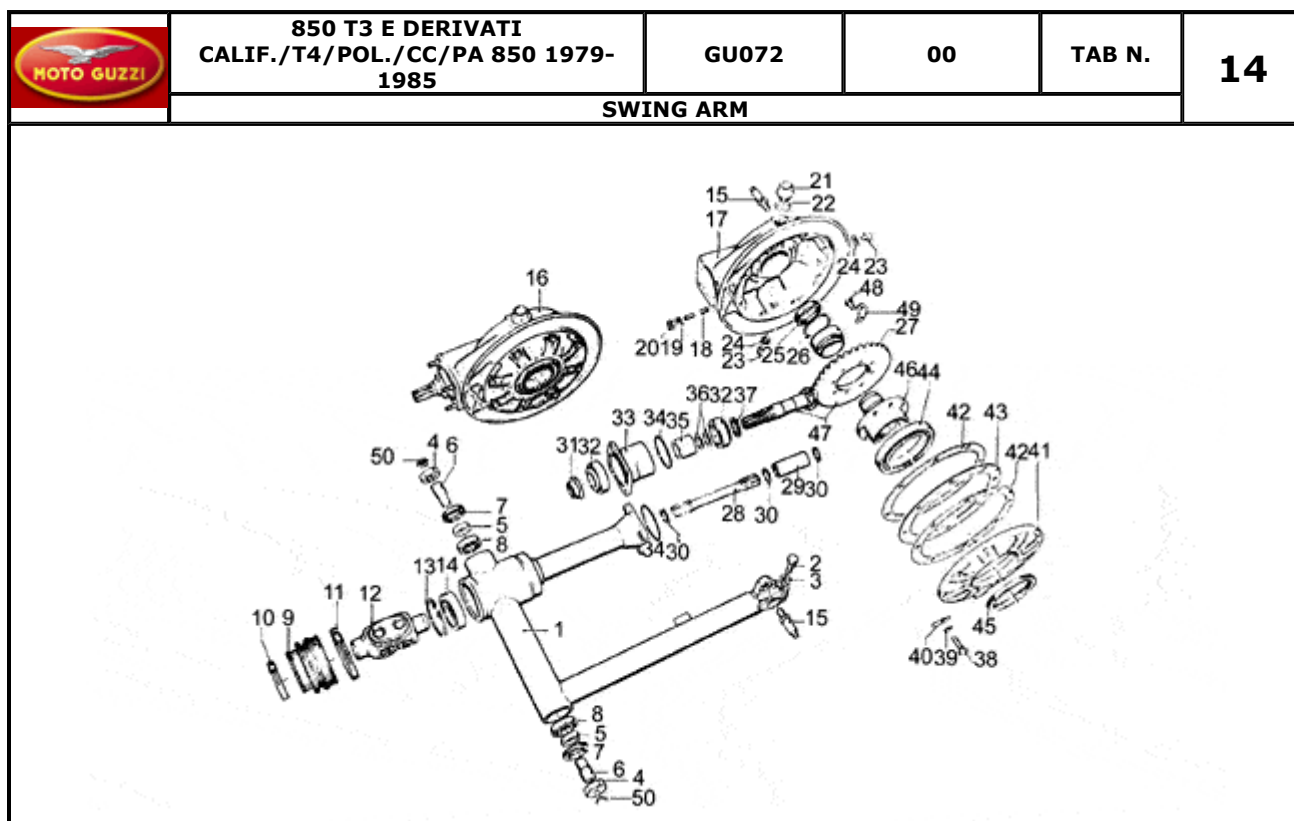

Pos.	Description	Year	I_M	Country	Version	Code	Q.ty	P.Cod.
1	Swing arm	-	-	-	-	GU185402001	1	
2	Screw	-	-	-	-	GU98052535	1	
3	Washer 10,2x18x2	-	-	-	-	GU95004210	1	
4	Nut	-	-	-	-	GU14547800	2	
5	Spacer	-	-	-	-	GU12547200	2	
6	Pin	-	-	-	-	GU14547001	2	
7	Gasket ring	-	-	-	-	GU90403040	2	
8	Bearing	-	-	-	-	GU92249217	2	
9	Protection collar	-	-	-	-	GU18548000	1	
10	Clamp	-	-	-	-	GU12548401	1	
11	Hose clamp 62/82 mm	-	-	-	-	GU12548201	1	
12	Coupling	-	-	-	-	GU30328031	1	
13	Circlip	-	-	-	-	GU90272062	1	
14	Ball bearing 30x62x16	-	-	-	-	GU92204230	1	
15	Pin	-	-	-	-	GU12555201	2	
16	Transmission complete	-	-	-	-	GU17350250	1	
17	Transmission box, blank	-	-	-	-	GU28350345	1	
18	Stud bolt 8x46	-	-	-	-	GU96508045	4	
19	Spring washer	-	-	-	-	GU95120085	4	
20	Nut M8X1,25	-	-	-	-	GU92602208	4	
21	Oil plug	-	-	-	-	GU28351260	1	
22	Gasket 20,1x28x2	-	-	-	-	GU95100709	1	
23	Oil level plug	-	-	-	-	GU95980214	2	
24	Gasket	-	-	-	-	GU10528900	2	
25	Gasket ring	-	-	-	-	GU90403850	1	
26	Gasket ring	-	-	-	-	GU12351100	1	
27	Roller bearing 40x55x17	-	-	-	-	GU92254340	1	
28	Drive shaft	-	-	-	-	GU12326300	1	
	Drive shaft	-	-	-	SIDE	GU14328040	1	
29	Hose	-	-	-	-	GU12327700	1	
	Hose	-	-	-	SIDE	GU18327700	1	
30	Snap ring	-	-	-	-	GU90271020	3