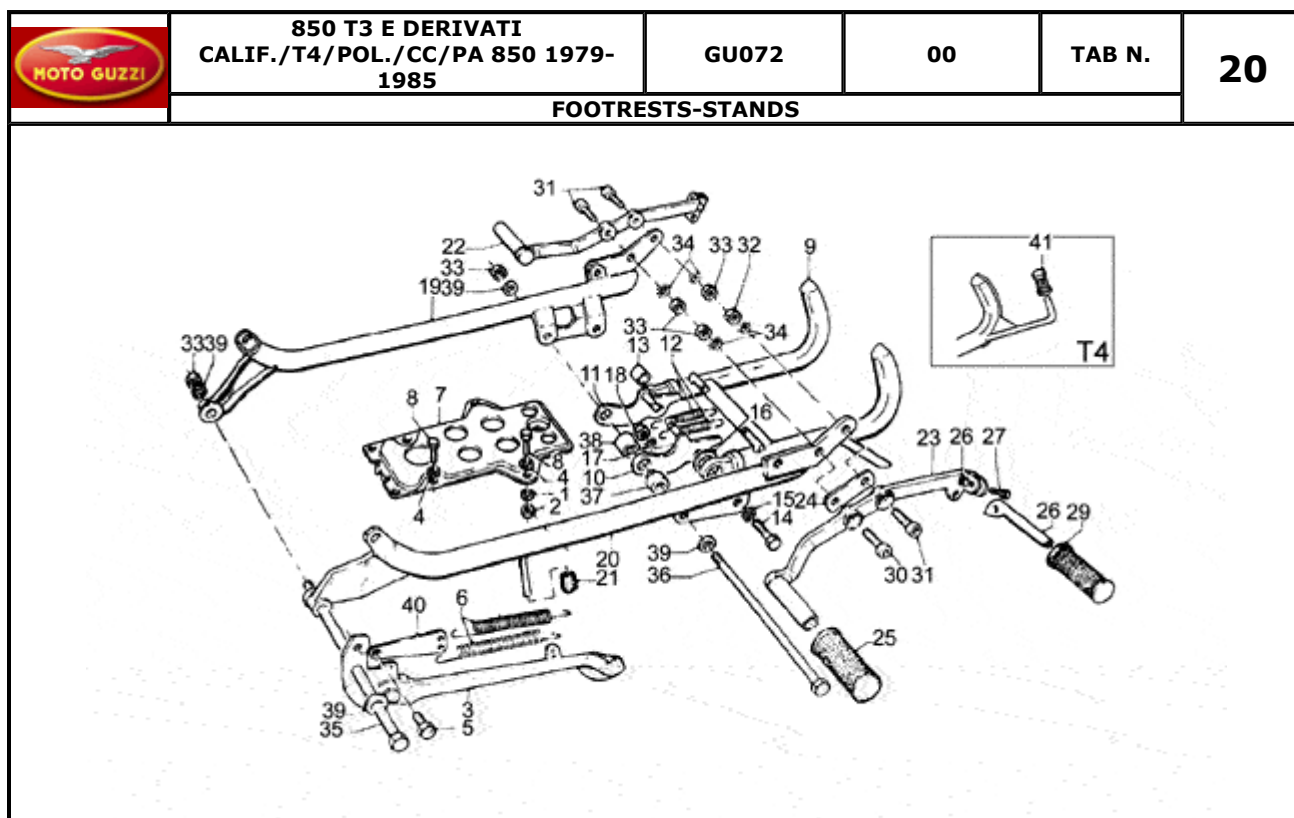

Pos.	Description	Year	I_M_	Country	Version	Code	Q.ty	P.Cod.
1	Spring washer	-	-	-	-	GU95021108	2	
2	Nut M8X1,25	-	-	-	-	GU92602208	2	
3	Lateral stand	-	-	-	-	GU17432060	1	
4	Washer	-	-	-	-	GU95004208	7	
5	Pin	-	-	-	-	GU99105129	1	
6	Spring	-	-	-	-	GU17434060	2	
7	Plate	-	-	-	-	GU14418200	1	
8	Hex screw M8X16	-	-	-	-	GU98054416	7	
9	Central stand	-	-	-	T3	GU174303451	1	
	Central stand	-	-	-	T4	GU174303621	1	
10	LH plate	-	-	-	-	GU14433200	1	
11	RH plate	-	-	-	-	GU14432900	1	
12	Lateral stand spring	-	-	-	-	GU12434001	2	
13	LH bush	-	-	-	-	GU14433500	2	
14	Screw	-	-	-	-	GU98052545	2	
15	Washer 10,2x18x2	-	-	-	-	GU95004210	2	
16	Spring washer 19x34x1,5	-	-	-	-	GU14433400	2	
17	Nut	-	-	-	-	GU92630108	1	
18	Nut M10X1,5	-	-	-	-	GU92630110	2	
19	RH cradle arm	-	-	-	-	GU17420350	1	
20	LH cradle arm	-	-	-	-	GU174221501	1	
21	Rubber spacer	-	-	-	-	GU14423800	1	
22	RH footrest	-	-	-	-	GU17443660	1	
23	LH footrest	-	-	-	-	GU17446050	1	
24	Plate	-	-	-	-	GU17444250	2	
25	Footrest rubber	-	-	-	T3	GU14443200	2	
26	Nut	-	-	-	T4	GU92601206	2	
	Nut	-	-	-	T3	GU92602206	2	
27	Screw	-	-	-	T3	GU98052325	3	
	Screw	-	-	-	T4	GU98072325	2	
28	Footrest	-	-	-	T4	GU144413501	2	
	Rear footrest	-	-	-	T3	GU554423001	2