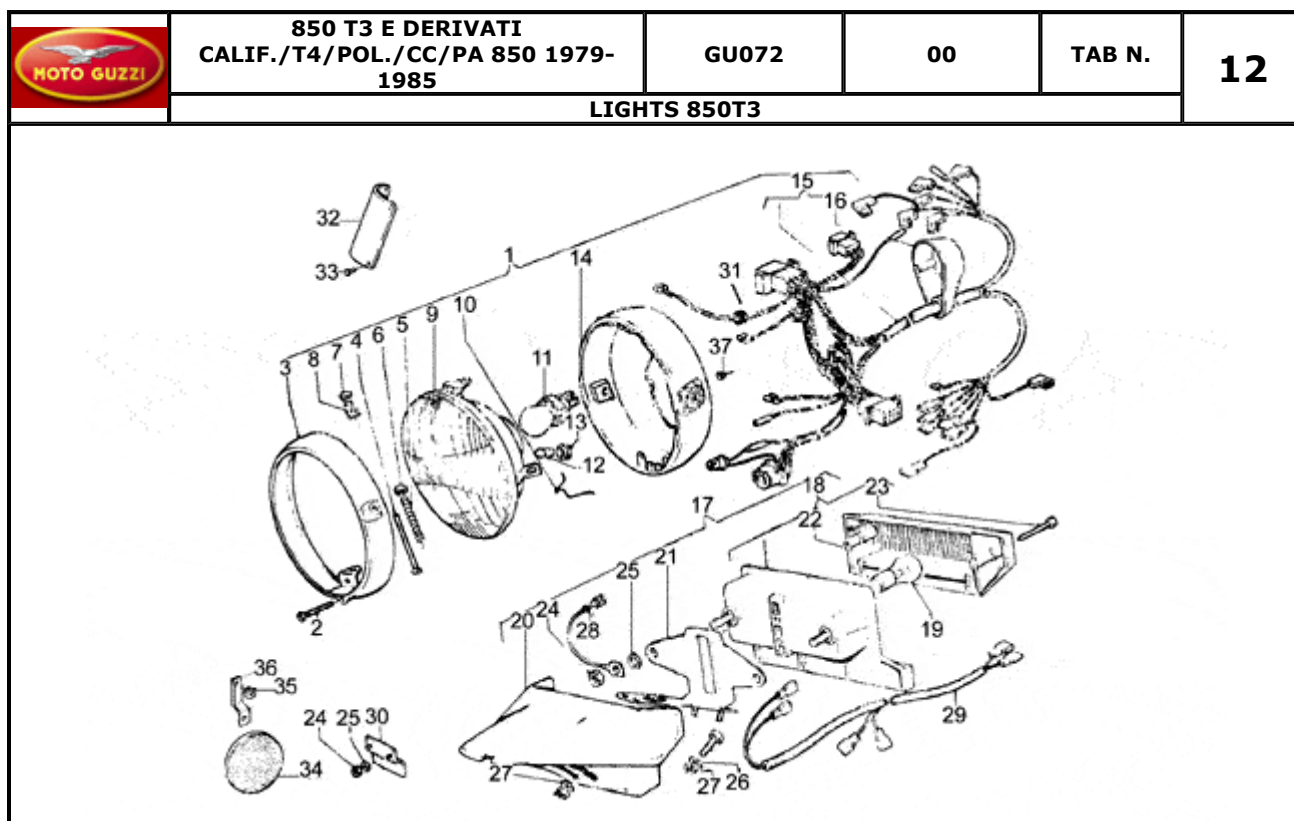

Pos.	Description	Year	I_M	Country	Version	Code	Q.ty	P.Cod.
1	Headlight	-	-	-	-	GU17740552	1	
	Headlight	-	-	-	CC-PL	GU18740552	1	
	Headlight	-	-	UK	-	GU31740520	1	
	Headlight	-	-	USA	-	GU17740521	1	
2	Screw	-	-	-	-	GU19740302	1	
	Special screw	-	-	UK-USA	-	GU39740302	1	
3	Light frame	-	-	D-F-I	-	GU19740454	1	
4	Adjuster screw	-	-	-	-	GU19740303	1	
	Screw	-	-	UK-USA	-	GU39740303	1	
5	Spring	-	-	-	-	GU19740457	1	
	Spring	-	-	UK-USA	-	GU39740304	1	
6	Pawl	-	-	UK-USA	-	GU17740362	1	
	Nut	-	-	-	-	GU19740305	1	
7	Adjusting pin	-	-	UK-USA	-	GU39740306	2	
	Adjusting pin	-	-	-	-	GU19740306	2	
8	Snap ring	-	-	-	-	GU19740307	2	
9	Optical group	-	-	UK-USA	-	GU17740464	1	
	Optical group	-	-	-	-	GU19740455	1	
10	Fairlead	-	-	-	-	GU19740301	2	
	Lampholder	-	-	UK-USA	-	GU39740530	2	
11	Lamp 12V 45/40W	-	-	-	-	GU93450231	1	
12	Lamp 12V-4W	-	-	-	-	GU93450119	1	
13	Fairlead	-	-	-	-	GU19740309	1	
14	Headlight body	-	-	-	-	GU17740463	1	
	Headlight body	-	-	UK-USA	-	GU39740405	1	
15	Headlight wiring w/harness	-	-	UK-USA	-	GU17740465	1	
	Headlight wiring w/harness	-	-	-	CC-PL	GU18740452	1	
	Headlight wiring w/harness	-	-	-	-	GU17740452	1	
16	Rear cap plug	-	-	-	-	GU19740404	1	
17	Taillight assy	-	-	-	-	GU19740900	1	
18	Taillight	-	-	-	-	GU65740900	1	
19	Lamp 12V/5-21W	-	-	-	-	GU93450224	2