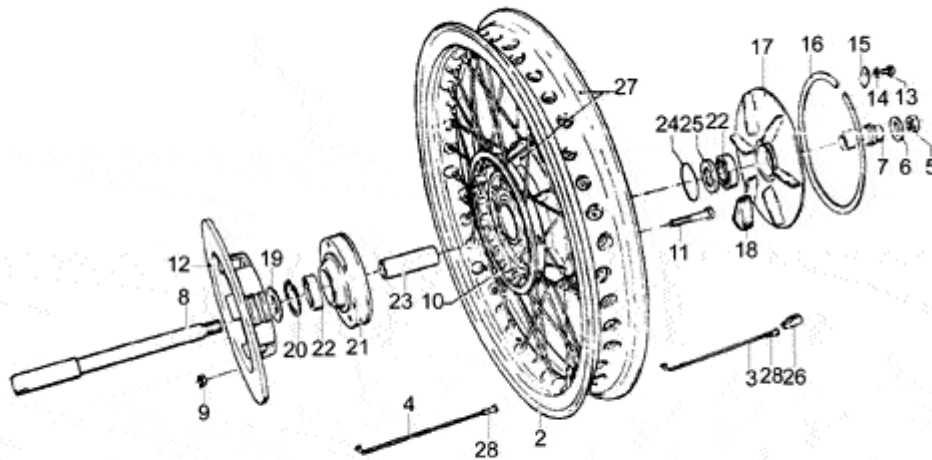

850 T3 E DERIVATI CALIF./T4/POL./CC/PA 850 1979- 1985	GU072	00	TAB N.	24
	REAR WHEEL, SPOKES				

Pos.	Description	Year	I_M_	Country	Version	Code	Q.ty	P.Cod.
2	Rear wheel	-	-	-	-	GU17630740	1	
3	Short spoke	-	-	-	-	GU28631133	20	
4	Long spoke	-	-	-	-	GU28611633	20	
5	Nut M6X1,5	-	-	-	-	GU92602316	1	
6	Washer	-	-	-	-	GU14634400	1	
7	Spacer	-	-	-	-	GU17634150	1	
8	Rear pin	-	-	-	-	GU17633350	1	
9	Nut	-	-	-	-	GU92630508	6	
10	Rear hub	-	-	-	-	GU17633050	1	
11	Screw	-	-	-	-	GU98052445	6	
12	Rear brake disc	-	-	-	-	GU14635750	1	
13	Screw	-	-	-	-	GU98054312	1	
14	Notched washer	-	-	-	-	GU95021106	1	
15	Plate	-	-	-	-	GU17335950	1	
16	Snap ring	-	-	-	-	GU14335303	1	
17	Flexible coupling disc	-	-	-	-	GU14335203	1	
18	Rubber cush drive hub	-	-	-	-	GU01336800	12	
19	Spacer	-	-	-	-	GU17636050	1	
20	Circlip 47X50,5	-	-	-	-	GU90272047	1	
21	Flange	-	-	-	-	GU14620301	1	
22	Ball bearing 20X47X14	-	-	-	-	GU92204220	2	
23	Spacer	-	-	-	-	GU17634050	1	
24	O-ring	-	-	-	-	GU90706490	1	
25	Cup	-	-	-	-	GU17633550	1	
26	Counterweight 15 gr.	-	-	-	-	GU12616101	1	
	Counterweight 20 gr.	-	-	-	-	GU12616102	1	
	Counterweight 30 gr.	-	-	-	-	GU12616103	1	
27	Rear wheel(complete)	-	-	-	-	GU17630650	1	
28	Nipple	-	-	-	-	GU28611733	40