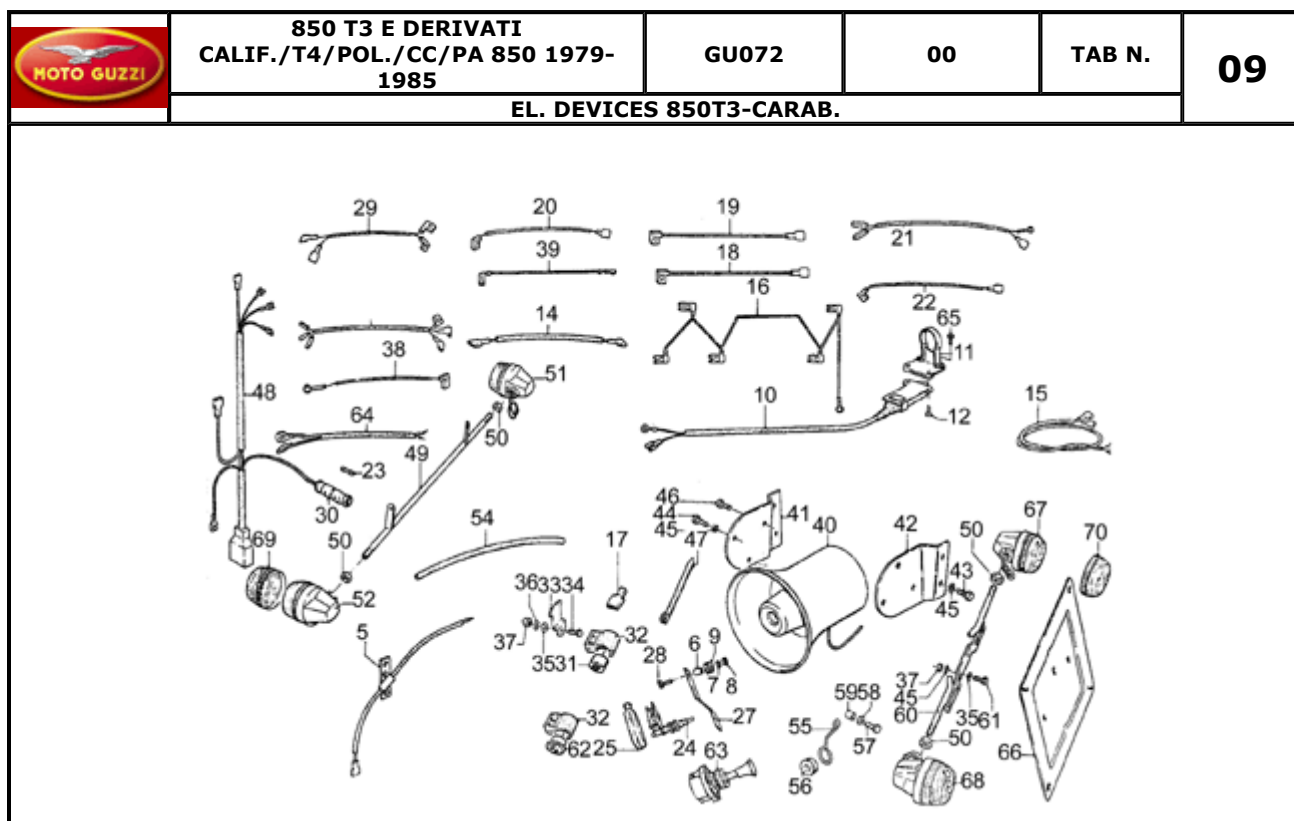

Pos.	Description	Year	I_M	Country	Version	Code	Q.ty	P.Cod.
5	Siren voltage regulator	-	-	-	-	GU17737482	1	
6	Spacer	-	-	-	-	GU91180607	2	
7	Washer 6,5X17X1.5	-	-	-	-	GU95100139	2	
8	Nut	-	-	-	-	GU92602206	2	
9	Rubber spacer	-	-	-	-	GU91551085	2	
10	Button assy	-	-	-	-	GU17756380	1	
11	Support	-	-	-	-	GU18504080	1	
12	Screw	-	-	-	-	GU98200312	2	
14	Fuse cable	-	-	-	-	GU17757240	1	
15	Radio ind. earth cable	-	-	-	-	GU17757340	1	
16	Lights ind. earth cable	-	-	-	-	GU17757440	1	
17	Male connector	-	-	-	-	GU93400863	1	
18	RH turn sign. cable	-	-	-	-	GU17757640	1	
19	LH turn sign. cable	-	-	-	-	GU17757740	1	
20	Oil pressure ind. cable	-	-	-	-	GU17755640	1	
21	Dashboard lights cable	-	-	-	-	GU17757840	1	
22	Suppl. light cable	-	-	-	-	GU17757945	1	
23	Fuse	-	-	-	-	GU17742583	1	
24	Coil connector	-	-	-	-	GU29755400	1	
25	Cap	-	-	-	-	GU18759650	1	
27	Clamp	-	-	-	-	GU18759351	1	
28	Hex screw M6X20	-	-	-	-	GU98054320	2	
29	Wiring	-	-	-	-	GU18720150	1	
30	Fuse block	-	-	-	-	GU17742580	1	
31	Flasher unit	-	-	-	-	GU18759450	1	
32	Block	-	-	-	-	GU17751200	2	
33	Plate	-	-	-	-	GU17750400	2	
34	Hex screw M6X16	-	-	-	-	GU98054316	1	
35	Washer	-	-	-	-	GU95000206	3	
36	Notched washer	-	-	-	-	GU95021106	1	
37	Nut	-	-	-	-	GU92602206	3	
38	Wire	-	-	-	-	GU18759550	1