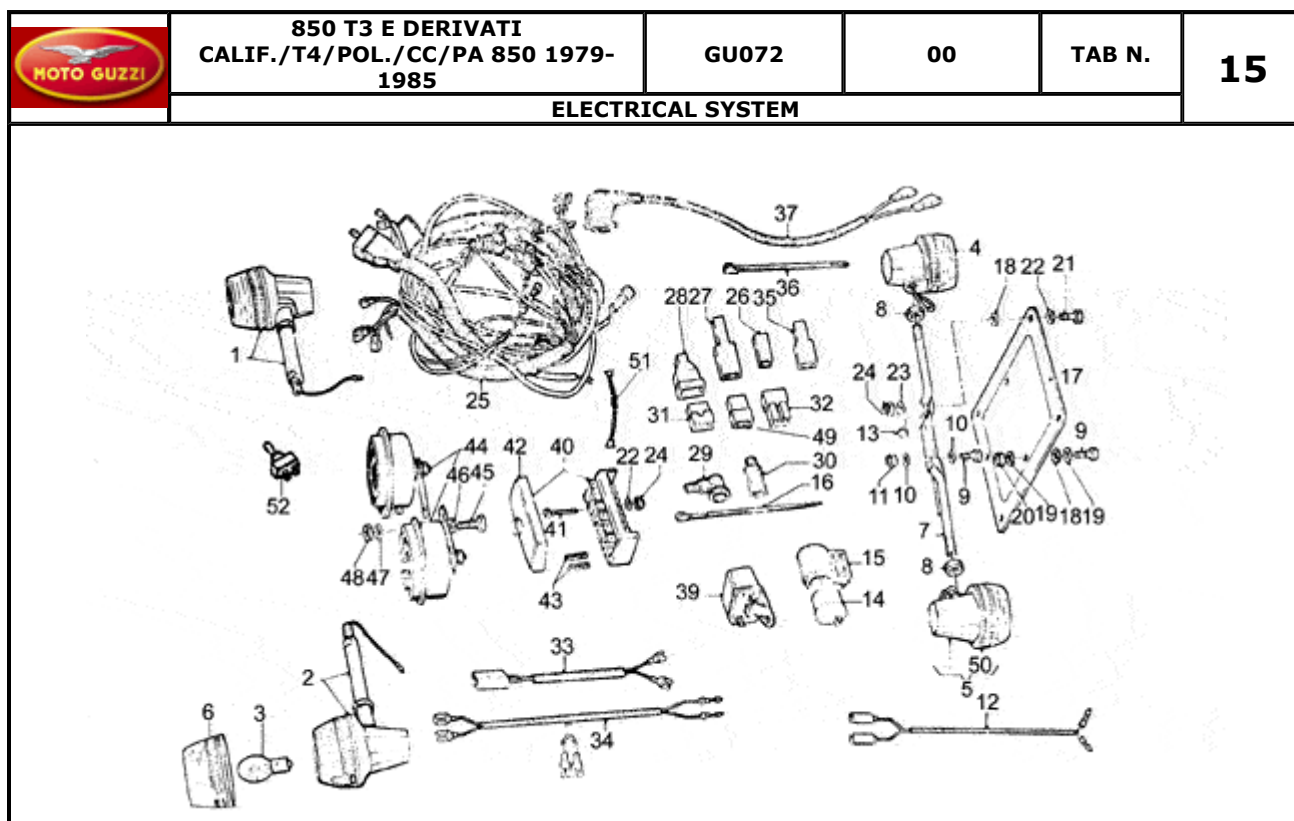

Pos.	Description	Year	I_M_	Country	Version	Code	Q.ty	P.Cod.
1	Front turn indicator	-	-	UK-USA	-	GU23750680	1	
	Rear turn indicator	-	-	-	-	GU19750656	1	
2	Rear turn indicator	-	-	-	-	GU19750656	1	
	Front turn indicator	-	-	UK-USA	-	GU23750680	1	
3	Lamp 12V-10W	-	-	-	-	GU93450129	4	
4	Rear LH turn indicator	-	-	UK-USA	-	GU14751682	1	
	Rear turn indicator	-	-	-	-	GU19750656	1	
5	Rear RH turn indicator	-	-	UK-USA	-	GU14751683	1	
	Rear turn indicator	-	-	-	-	GU19750656	1	
6	Turn indicator lens	-	-	UK-USA	-	GU14753780	4	
	Turn indicator lens	-	-	-	-	GU39753771	2	
7	Support	-	-	-	-	GU18753501	1	
8	Nut	-	-	-	-	GU19742050	2	
9	Hex screw M6X16	-	-	-	-	GU98054316	6	
10	Washer	-	-	-	-	GU95000206	12	
11	Nut	-	-	-	-	GU92602206	2	
12	Turn signal cable	-	-	-	-	GU17753140	1	
13	Plug	-	-	-	-	GU93180110	2	
14	Flasher unit	-	-	-	-	GU17750520	1	
15	Block	-	-	-	-	GU17751200	1	
16	Hose clamp 3,6x20,6	-	-	-	-	GU14609650	2	
17	Plate holder support	-	-	-	-	GU10474600	1	
18	Rubber spacer	-	-	-	-	GU93110060	3	
19	Washer 6,4x12x1,2	-	-	-	-	GU95100141	2	
20	Nut M6x1	-	-	-	-	GU92630106	2	
21	Screw	-	-	-	-	GU98054220	2	
22	Washer	-	-	-	-	GU95000205	4	
23	Washer 5,25x14x1,5	-	-	-	-	GU95100059	4	
24	Nut	-	-	-	-	GU92630105	4	
25	Electrical system	-	-	-	-	GU17747150	1	
26	Dual connector	-	-	-	-	GU93400962	2	
27	Male connector	-	-	-	-	GU93400863	2