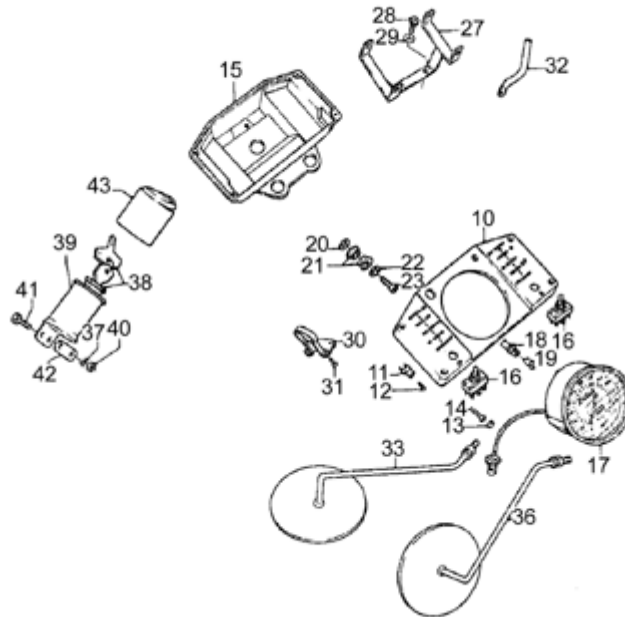

850 T3 E DERIVATI CALIF./T4/POL./CC/PA 850 1979- 1985	GU072	00	TAB N.	08
	DASH. 850T3 POLICE-CARAB.				

Pos.	Description	Year	I_M_	Country	Version	Code	Q.ty	P.Cod.
10	Dashboard	-	-	-	CC	GU17769136	1	
	Dashboard	-	-	-	PL	GU17769130	1	
11	Lampholder	-	-	-	-	GU14768651	10	
12	Lamp 12V-1,2W	-	-	-	-	GU93450140	10	
13	Cap nut plug	-	-	-	-	GU18766850	4	
14	Screw	-	-	-	-	GU98260525	4	
15	Instrument support box	-	-	-	-	GU18765251	1	
16	Switch	-	-	-	-	GU18745701	2	
17	Speedometer	-	-	-	-	GU17761530	1	
18	Lampholder	-	-	-	-	GU13760643	1	
19	Lamp	-	-	-	-	GU13762143	1	
20	Washer	-	-	-	-	GU95100463	2	
21	Fixing snap	-	-	-	-	GU10502250	4	
22	Washer	-	-	-	-	GU95000208	2	
23	Screw	-	-	-	-	GU98622416	2	
27	Radio support bracket	-	-	-	PL	GU17502345	1	
	Support	-	-	-	CC	GU17502380	1	
28	Screw	-	-	-	-	GU98054418	2	
29	Washer	-	-	-	-	GU95000208	2	
30	Support	-	-	-	-	GU18504080	1	
31	Screw	-	-	-	-	GU98200312	2	
32	Telephone support	-	-	-	-	GU17502645	1	
33	LH rearview mirror	-	-	-	CC	GU17769880	1	
36	RH rearview mirror	-	-	-	-	GU17769480	1	
37	Notched washer	-	-	-	-	GU95021106	2	
38	Main switch	-	-	-	-	GU31735360	1	
39	Starter block support	-	-	-	-	GU177364501	1	
40	Nut	-	-	-	-	GU92602206	2	
41	Hex screw M6X20	-	-	-	-	GU98054320	2	
42	Spacer	-	-	-	-	GU17735650	1	
43	Cap	-	-	-	-	GU14735800	1