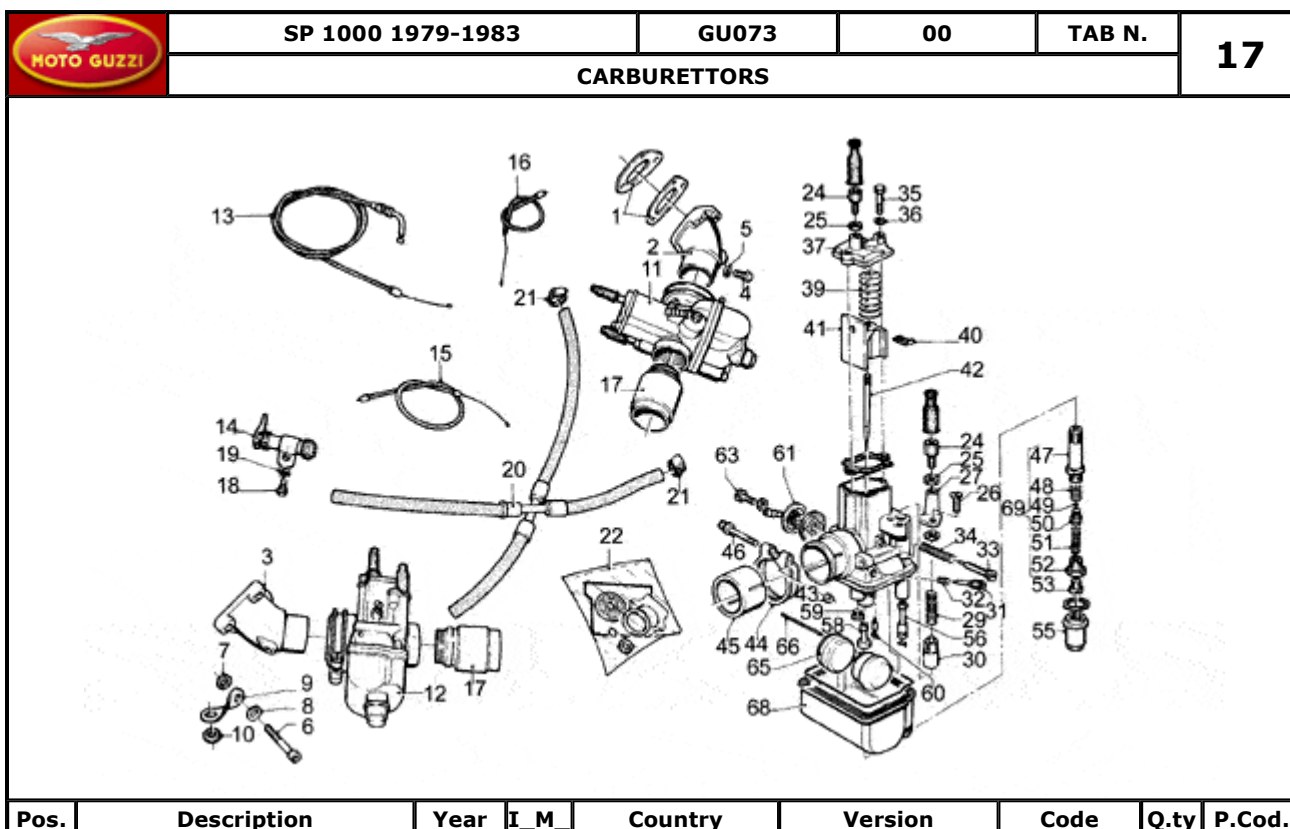

Pos.	Description	Year	I_M_	Country	Version	Code	Q.ty	P.Cod.
1	Gasket	-	-	-	-	GU14115500	4	
2	RH intake manifold	-	-	-	-	GU14115002	1	
3	LH intake manifold	-	-	-	-	GU14115003	1	
4	Screw	-	-	-	-	GU98326009	2	
5	Washer 6,25x10x1,5	-	-	-	-	GU95100116	2	
6	Screw M8X35	-	-	-	-	GU98620435	6	
7	Washer	-	-	-	-	GU90716083	6	
8	Washer	-	-	-	-	GU95004208	6	
9	Plate	-	-	-	-	GU14115401	2	
10	Rubber spacer 8x15	-	-	-	-	GU91551081	2	
11	Carburettor RH	-	-	-	-	GU18112650	1	
12	Carburettor LH	-	-	-	-	GU18112651	1	
13	Throttle cable	-	-	-	-	GU17117561	2	
14	Starter lever	-	-	-	-	GU17133151	1	
15	LH choke cable	-	-	-	-	GU17133550	1	
16	LH choke cable	-	-	-	-	GU17134060	1	
17	Air intake pipe	-	-	-	-	GU17114450	2	
18	Screw	-	-	-	-	GU98054210	1	
19	Notched washer	-	-	-	-	GU95021105	1	
20	Fuel pipe	-	-	-	-	GU17106550	1	
21	Hose clamp	-	-	-	-	GU61108400	4	
22	Carburettor gasket kit	-	-	-	-	GU17939950	1	
24	Wire tensioner screw	-	-	-	-	GU12937200	2	
25	Nut	-	-	-	-	GU12937300	2	
26	Screw	-	-	-	-	GU13937900	1	
27	Starter device cover	-	-	-	-	GU17937450	1	
29	Spring	-	-	-	-	GU13937600	1	
30	Starter valve	-	-	-	-	GU13937800	1	
31	Adj.min.eng.speed screw	-	-	-	-	GU13936200	1	
32	Spring	-	-	-	-	GU13936300	1	
33	Gas valve adjuster screw	-	-	-	-	GU13936600	1	
34	Spring	-	-	-	-	GU13936700	1	
35	Screw	-	-	-	-	GU13932800	2