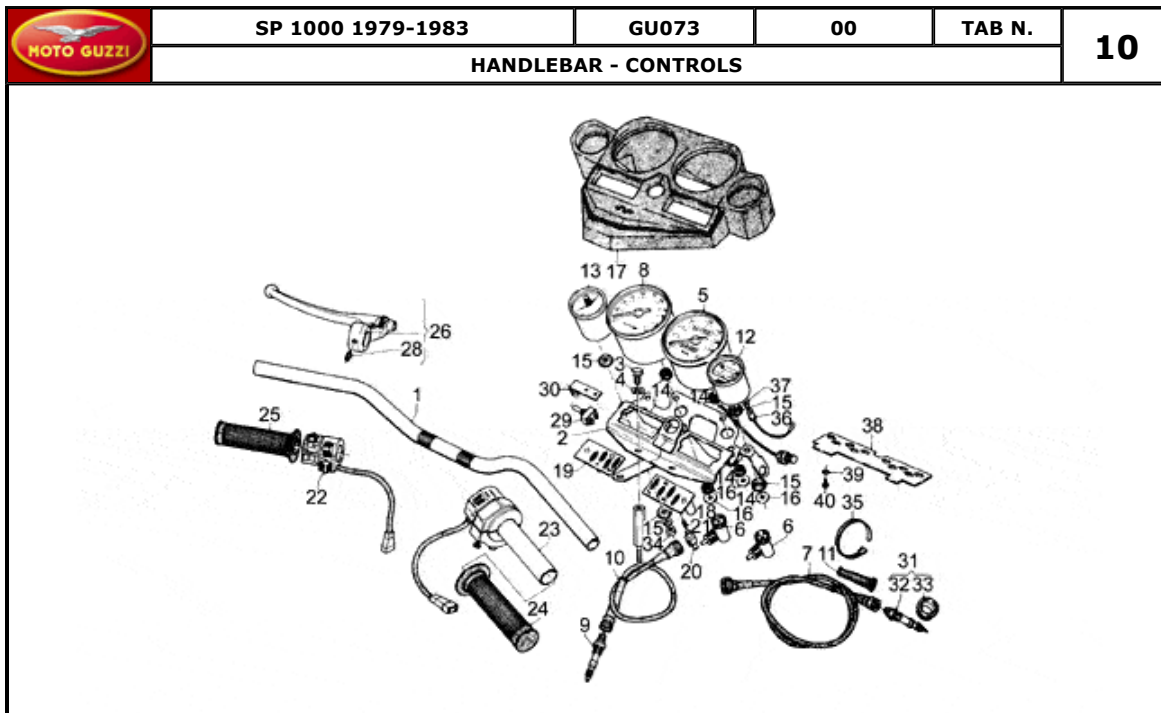

Pos.	Description	Year	I_M	Country	Version	Code	Q.ty	P.Cod.
1	Handlebar	-	-	-	-	GU30600310	1	
2	Instrument support	-	-	-	-	GU17764060	1	
3	Screw	-	-	-	-	GU98054418	2	
4	Washer	-	-	-	-	GU95000208	2	
5	Speedometer	-	-	-	-	GU17761560	1	
6	Gear 90°	-	-	-	-	GU17768360	2	
7	Speedometer transmission	-	-	-	-	GU12760400	1	
8	Tachometer	-	-	-	-	GU17767260	1	
9	Gear Z=14	-	-	-	-	GU14769200	1	
10	Rev counter transmission	-	-	-	-	GU19768100	1	
11	Sheath	-	-	-	-	GU17762200	2	
12	Voltmeter	-	-	-	-	GU17784960	1	
13	Clock assy.	-	-	-	-	GU29783061001	1	
14	Rubber spacer	-	-	-	-	GU17765560	10	
15	Rubber spacer	-	-	-	-	GU17783960	6	
16	Washer	-	-	-	-	GU95100060	5	
17	Cover	-	-	-	-	GU17766260	1	
18	RH indicators	-	-	-	-	GU14765855	1	
19	LH indicators	-	-	-	-	GU14765955	1	
20	Lampholder	-	-	-	-	GU14768655	8	
21	Lamp 12V-1,2W	-	-	-	-	GU93450140	8	
22	LH lights selector	-	-	-	-	GU18738062	1	
23	Throttle	-	-	-	-	GU14603455	1	
24	RH hand grip	-	-	-	-	GU14603500	1	
25	LH hand grip	-	-	-	-	GU14603000	1	
26	Clutch lever control	-	-	-	-	GU19605501	1	
28	Hex socket screw M6X18	-	-	-	-	GU98622318	1	
29	Switch	-	-	-	-	GU17745760	1	
30	Plate	-	-	-	-	GU17746360	1	
31	Gear Z5/11	-	-	-	-	GU14762510	1	
32	Pinion Z5	-	-	-	-	GU12763300	1	
33	Chain ring Z11	-	-	-	-	GU14766110	1	
34	Nut	-	-	-	-	GU92630105	2	
35	Hose clamp 2,4x92	-	-	-	-	GU49609601	4	
36	Lampholder	-	-	-	-	GU14768650	4	
37	Lamp 12v-3w	-	-	-	-	GU93450120	4	
38	Plate	-	-	-	-	GU14765355	1	
39	Washer	-	-	-	-	GU95001206	2	
40	Self-tap screw	-	-	-	-	GU99200513	2