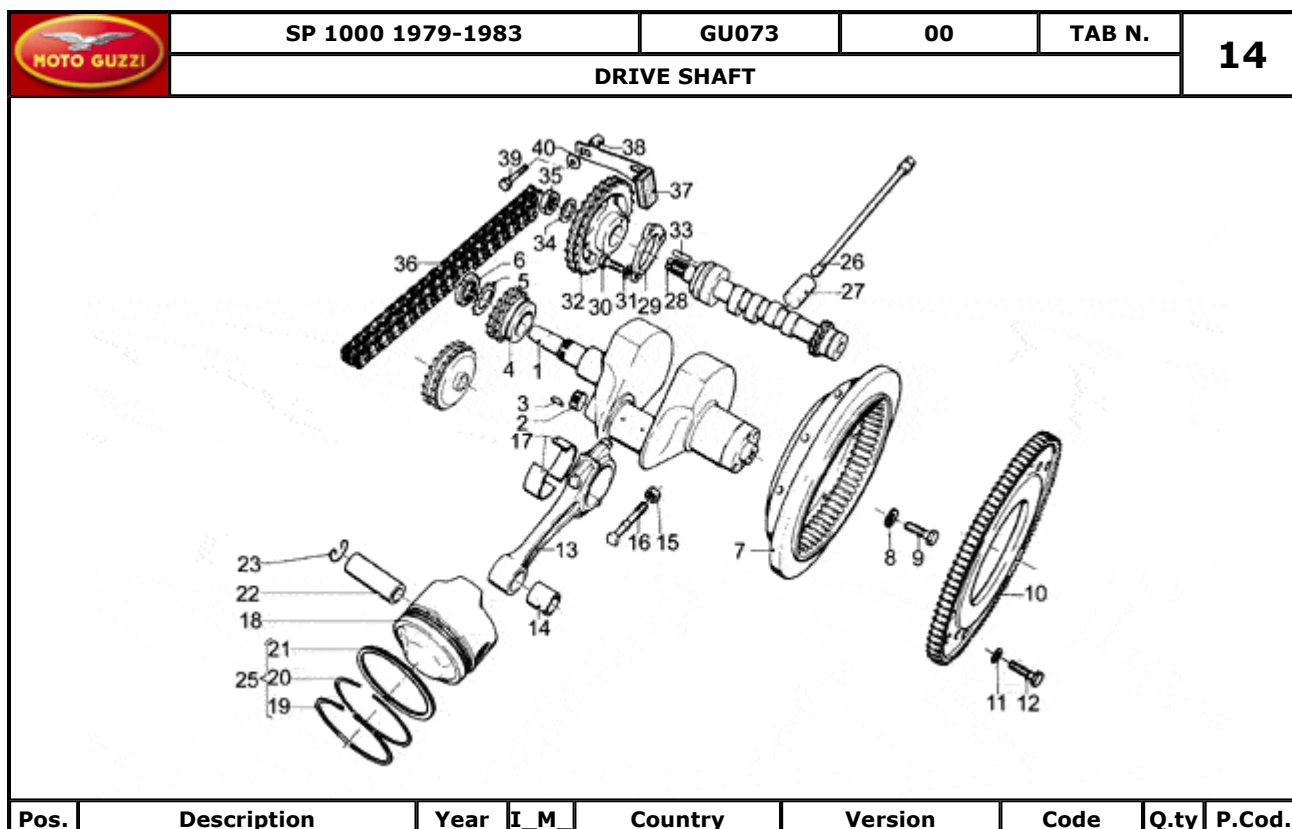

Pos.	Description	Year	I_M	Country	Version	Code	Q.ty	P.Cod.
1	Drive shaft	-	-	-	-	GU18064204	1	
2	Plug	-	-	-	-	GU12065400	1	
3	Transmission key	-	-	-	-	GU91702355	1	
4	Pinion	-	-	-	-	GU14072001	1	
5	Safety washer	-	-	-	-	GU95028025	1	
6	Ring nut	-	-	-	-	GU93601026	1	
7	Flywheel	-	-	-	-	GU17067050	1	
8	Washer 8,4X13X0,8	-	-	-	-	GU14615901	6	
9	Screw M8X25	-	-	-	-	GU12067701	6	
10	Chain ring	-	-	-	-	GU17067900	1	
11	Washer 8,4X13X0,8	-	-	-	-	GU14615901	8	
12	Hex screw M8X20	-	-	-	-	GU98054420	8	
13	Connecting rod	-	-	-	-	GU14061550	2	
14	Bush	-	-	-	-	GU91112128	2	
15	Self-locking nut	-	-	-	-	GU92731090	4	
16	Screw	-	-	-	-	GU30062260	4	
17	Bearing half-shell 0,762 mm	-	-	-	MIN	GU30062003	4	
	Bearing half-shell	-	-	-	std	GU30062000	4	
	Bearing half-shell 0,254 mm	-	-	-	MIN	GU30062001	4	
	Bearing half-shell 0,508 mm	-	-	-	MIN	GU30062002	4	
18	Piston	-	-	-	std	GU18060450	2	
19	Piston ring	-	-	-	std	GU18060750	2	
20	Piston ring	-	-	-	std	GU18060950	2	
21	Oil scraper ring	-	-	-	std	GU14061060	2	
22	Piston pin	-	-	-	-	GU13061260	2	
23	Stop ring	-	-	-	-	GU27061385	4	
25	Piston rings set	-	-	-	std	GU17060660	2	
26	Rocker arm rod	-	-	-	-	GU37045006	4	
27	Tappet	-	-	-	-	GU17045860	4	
28	Camshaft	-	-	-	-	GU14053301	1	
29	Flange	-	-	-	-	GU12054000	1	
30	Hex screw M6X20	-	-	-	-	GU98054320	3	
31	Washer 6,5x11x2	-	-	-	-	GU95120065	3