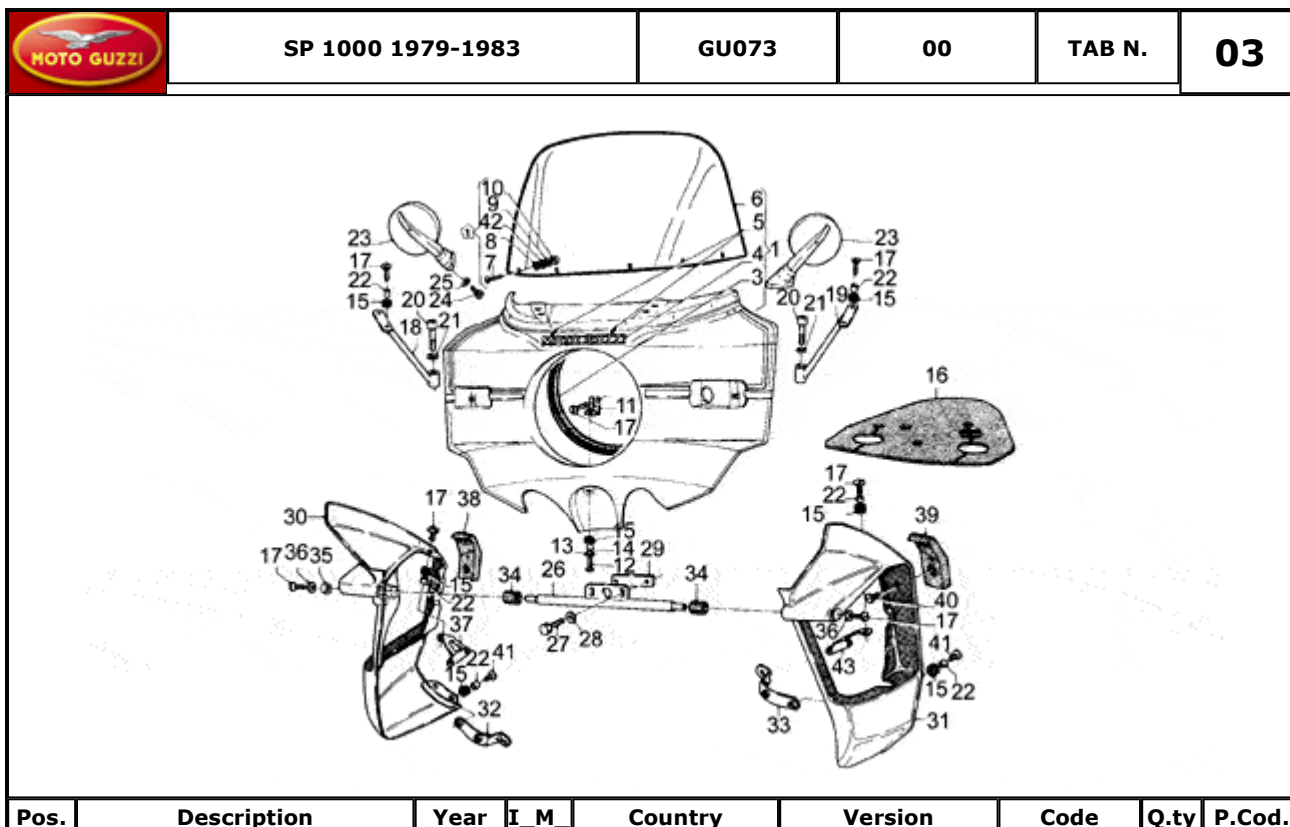

Pos.	Description	Year	I_M	Country	Version	Code	Q.ty	P.Cod.
1	Front fairing	-	-	-	-	GU17575442	1	
3	Gasket	-	-	-	-	GU17578960	1	
4	Name plate Moto Guzzi	-	-	-	-	GU39917300	1	
5	Clip	-	-	-	-	GU14105100	2	
6	Windscreen	-	-	-	-	GU17577261	1	
7	Screw	-	-	-	-	GU98260416	8	
8	Washer	-	-	-	-	GU14577850	8	
9	Washer	-	-	-	-	GU95007204	8	
10	Nut	-	-	-	-	GU92601004	8	
11	Fairing lower support	-	-	-	-	GU17578860	1	
12	Screw	-	-	-	-	GU98054314	1	
13	Washer	-	-	-	-	GU95000206	1	
14	Spacer	-	-	-	-	GU91180608	1	
15	Rubber spacer	-	-	-	-	GU91551085	11	
16	Protection	-	-	-	-	GU17571860	1	
17	Screw	-	-	-	-	GU98326016	10	
18	RH front fairing support	-	-	-	-	GU17578660	1	
19	LH front fairing support	-	-	-	-	GU17578661	1	
20	Screw	-	-	-	-	GU98072440	2	
21	Washer	-	-	-	-	GU95007208	2	
22	Spacer	-	-	-	-	GU91180607	8	
23	Rearview mirror	-	-	-	-	GU17769861	2	
24	Screw	-	-	-	-	GU98290513	4	
25	Washer	-	-	-	-	GU95007205	4	
26	Front fairing support	-	-	-	-	GU175708611	1	
27	Screw	-	-	-	-	GU98074420	2	
28	Washer	-	-	-	-	GU95007208	2	
29	Plate	-	-	-	-	GU17451750	1	
30	RH side panel	-	-	-	-	GU175703731	1	
31	LH side panel	-	-	-	-	GU175704731	1	
32	Plate	-	-	-	-	GU17571961	1	
33	LH front fairing support	-	-	-	-	GU175721611	1	
34	Protection	-	-	-	-	GU17573860	2