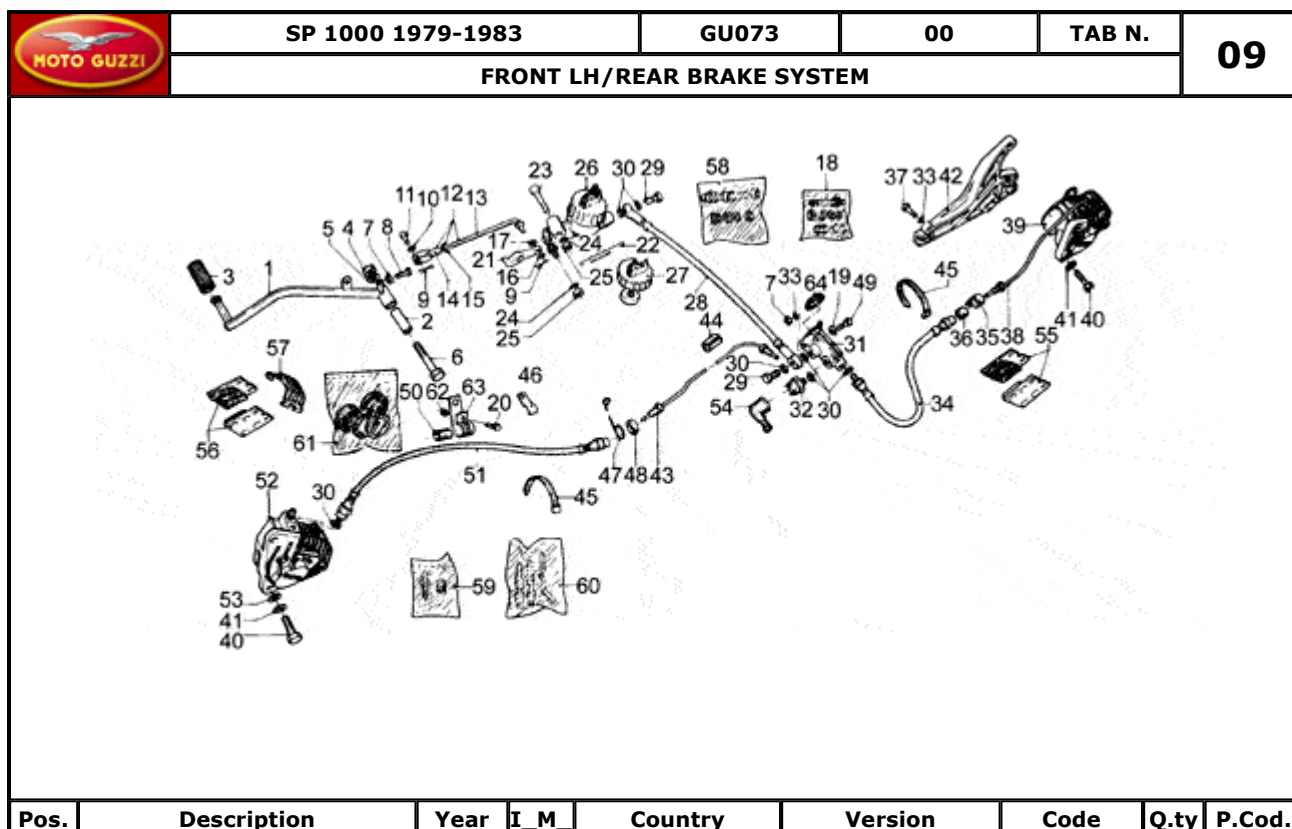

Pos.	Description	Year	I_M	Country	Version	Code	Q.ty	P.Cod.
1	Brake lever	-	-	-	-	GU17677050	1	
2	Bush	-	-	-	-	GU17252050	1	
3	Rubber spacer	-	-	-	-	GU14251001	1	
4	Nut	-	-	-	-	GU92701120	1	
5	Washer	-	-	-	-	GU17252750	1	
6	Screw	-	-	-	-	GU30252360	1	
7	Nut	-	-	-	-	GU92602206	3	
8	Hex screw M6X20	-	-	-	-	GU98054320	1	
9	Split pin	-	-	-	-	GU95500222	2	
10	Washer	-	-	-	-	GU95129110	1	
11	Pin	-	-	-	-	GU95770265	1	
12	Brake m.cyl. rod assy	-	-	-	-	GU17675051	1	
13	Tie rod	-	-	-	-	GU17675151	1	
14	Fork	-	-	-	-	GU95740175	1	
15	Nut	-	-	-	-	GU92690073	1	
16	Washer 7,5x13x1	-	-	-	-	GU95100173	1	
17	Spring washer	-	-	-	-	GU95129130	1	
18	Pads kit	-	-	-	-	GU14659450	1	
19	Washer	-	-	-	-	GU95001206	2	
20	Screw	-	-	-	-	GU98260416	1	
21	Pump control lever	-	-	-	-	GU17667551	1	
22	Spring	-	-	-	-	GU17667651	1	
23	Screw M8X40	-	-	-	-	GU98620440	1	
24	Spring washer	-	-	-	-	GU95021108	2	
25	Nut M8X1,25	-	-	-	-	GU92602208	2	
26	Rear master cylinder	-	-	-	-	GU29667000	1	
27	Pump cover	-	-	-	-	GU18667450	1	
28	Rear divider	-	-	-	-	GU18658560	1	
29	Oil pipe screw *	-	-	-	-	GU95990028	2	
30	Gasket	-	-	-	-	GU25656100	7	
31	Pressure valve	-	-	-	-	GU18668560	1	
32	Switch	-	-	-	-	GU63657000	1	
33	Notched washer	-	-	-	-	GU95021106	3