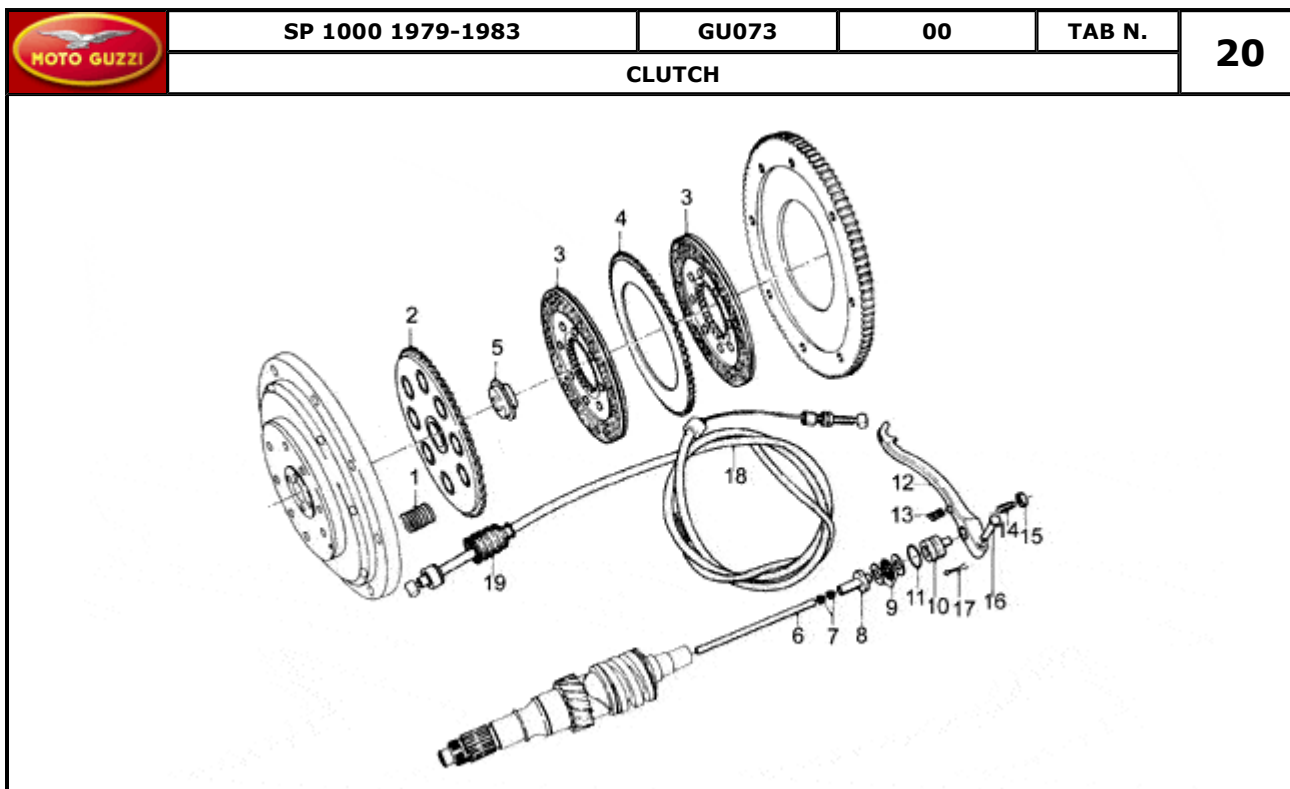

Pos.	Description	Year	I_M_	Country	Version	Code	Q.ty	P.Cod.
1	Clutch spring	-	-	-	-	GU13084100	8	
2	Disc	-	-	-	-	GU12082901	1	
3	Clutch gear	-	-	-	-	GU29999350	2	
4	Intermediate plate	-	-	-	-	GU12082300	1	
5	Cup	-	-	-	-	GU12082800	1	
6	Rod	-	-	-	-	GU14085700	1	
7	Bush	-	-	-	-	GU14085900	2	
8	Inner body	-	-	-	-	GU14086000	1	
9	Thrust bearing	-	-	-	-	GU12087001	1	
10	Outer body	-	-	-	-	GU14086100	1	
11	O-ring 17,13x2,62	-	-	-	-	GU90706170	1	
12	Clutch release shaft	-	-	-	-	GU14090202	1	
13	Lever return spring	-	-	-	-	GU94321105	1	
14	Adjuster screw	-	-	-	-	GU14090400	1	
15	Nut M8X1	-	-	-	-	GU92602508	1	
16	Pin 7x39	-	-	-	-	GU95780271	1	
17	Split pin	-	-	-	-	GU95500222	1	
18	Clutch cable	-	-	-	-	GU14093051	1	
19	Cap	-	-	-	-	GU17093850	1