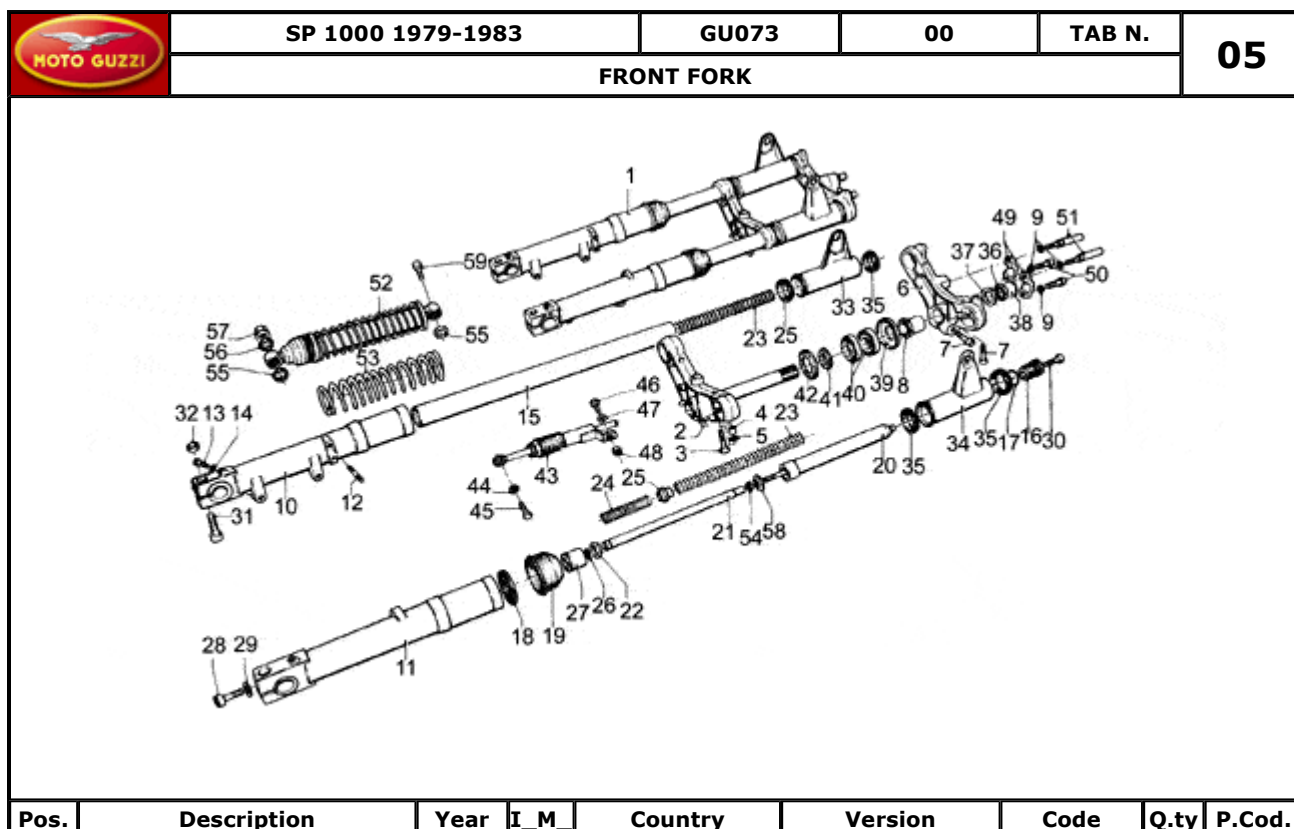

Pos.	Description	Year	I_M	Country	Version	Code	Q.ty	P.Cod.
1	Front fork	-	-	-	-	GU17490262	1	
2	Lower fork plate	-	-	-	-	GU184940611	1	
3	Hex screw M10X55	-	-	-	-	GU98072555	2	
4	Spacer	-	-	-	-	GU91181016	2	
5	Washer	-	-	-	-	GU95007210	2	
6	Fork upper plate	-	-	-	-	GU17493160	1	
7	Screw	-	-	-	-	GU98612535	2	
8	Steering lock bush	-	-	-	-	GU18516660	1	
9	Washer	-	-	-	-	GU95004208	4	
10	LH sleeve	-	-	-	-	GU185226601	1	
11	RH sleeve	-	-	-	-	GU185225601	1	
12	Stud bolt	-	-	-	-	GU96508021	4	
13	Oil unload plug	-	-	-	-	GU98620312	2	
14	Washer 6,25x10x1,5	-	-	-	-	GU95100116	2	
15	Fork arm	-	-	-	-	GU14525401	2	
16	Plug	-	-	-	-	GU14504502	2	
17	Gasket ring	-	-	-	-	GU90706238	2	
18	Oil seal	-	-	-	-	GU90403449	2	
19	Dust cover	-	-	-	-	GU14524500	2	
20	Fork shock absorber	-	-	-	-	GU14526455	2	
21	Pipe	-	-	-	-	GU14527800	2	
22	Fork pump ring	-	-	-	-	GU14527900	2	
23	Spring	-	-	-	-	GU17526960	2	
24	Return spring	-	-	-	-	GU18526660	2	
25	Spacer	-	-	-	-	GU18527960	2	
26	Circlip	-	-	-	-	GU90271014	2	
27	Lower cup	-	-	-	-	GU14527601	2	
28	Screw	-	-	-	-	GU98622535	2	
29	Gasket	-	-	-	-	GU10528900	2	
30	Screw	-	-	-	-	GU98622422	2	
31	Screw M10X40	-	-	-	-	GU98620540	2	
32	Nut	-	-	-	-	GU92781100	2	
33	RH headlight bracket	-	-	-	-	GU17496160	1