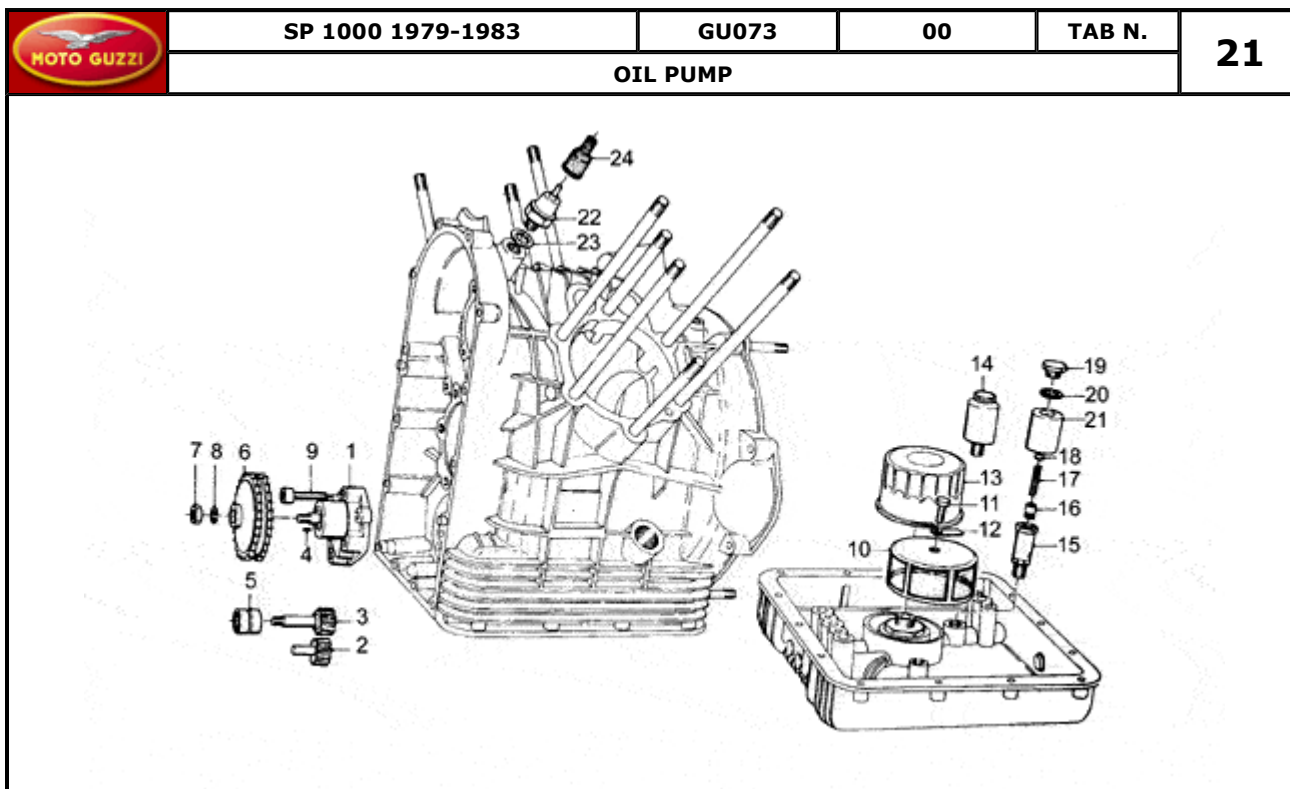

Pos.	Description	Year	I_M	Country	Version	Code	Q.ty	P.Cod.
1	Oil pump gear	-	-	-	-	GU30147700	1	
2	Driven gear	-	-	-	-	GU13148400	1	
3	Drive gear	-	-	-	-	GU13147800	1	
4	Transmission key	-	-	-	-	GU13148300	1	
5	Roller bearing 10x22x20	-	-	-	-	GU92252210	1	
6	Oil pump gear	-	-	-	-	GU13147701	1	
7	Nut	-	-	-	-	GU92602308	1	
8	Spring washer	-	-	-	-	GU95120085	1	
9	Screw M8X30	-	-	-	-	GU98622430	4	
10	Oil filter	-	-	-	-	GU14152200	1	
11	Hex screw M6X16	-	-	-	-	GU98054316	1	
12	Plate	-	-	-	-	GU95187006	1	
13	Oil filter 61 mm	-	-	-	-	GU14153000	1	
14	Oil valve cpl.	-	-	-	-	GU03158200	1	
15	Valve body	-	-	-	-	GU10158701	1	
16	Piston	-	-	-	-	GU12150900	1	
17	Valve spring	-	-	-	-	GU94321072	1	
18	Bottom	-	-	-	-	GU12150700	1	
19	Plug	-	-	-	-	GU12159000	1	
20	Washer 14,5X20X1	-	-	-	-	GU95100523	1	
21	Cup	-	-	-	-	GU14158800	1	
22	Pressure sensor	-	-	-	-	GU17768750	1	
23	Gasket 12,25	-	-	-	-	GU12006400	1	
24	Cap	-	-	-	-	GU12717600	1