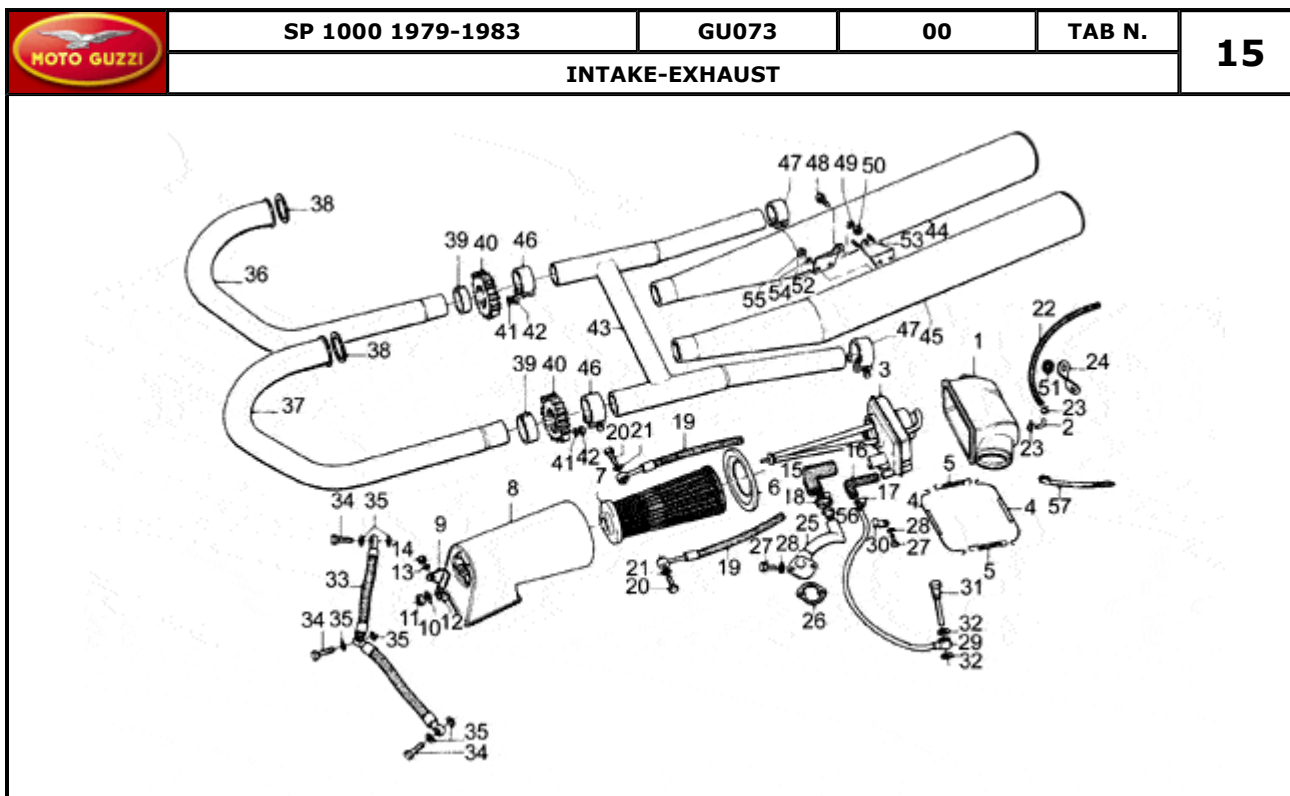

Pos.	Description	Year	I_M	Country	Version	Code	Q.ty	P.Cod.
1	Intake pipe	-	-	-	-	GU17114350	1	
2	Pipe	-	-	-	-	GU17114650	1	
3	Breather	-	-	-	-	GU17155751	1	
4	Clamp	-	-	-	-	GU17114553	2	
5	Spring	-	-	-	-	GU17667650	2	
6	Ring	-	-	-	-	GU17113450	1	
7	Air filter	-	-	-	-	GU17113651	1	
8	Filter cover	-	-	-	-	GU17114050	1	
9	Plate	-	-	-	-	GU17114150	1	
10	Washer 5,25x14x1,5	-	-	-	-	GU95100059	1	
11	Nut	-	-	-	-	GU92602205	1	
12	Screw	-	-	-	-	GU98054314	1	
13	Notched washer	-	-	-	-	GU95021106	1	
14	Nut	-	-	-	-	GU92602206	1	
15	Sparkplug cap	-	-	-	-	GU17154850	1	
16	Sparkplug cap	-	-	-	-	GU17154950	1	
17	Hose clamp	-	-	-	-	GU93305017	5	
18	Hose clamp	-	-	-	-	GU12157800	1	
19	Breather pipe	-	-	-	-	GU17159650	2	
20	Screw	-	-	-	-	GU95990037	2	
21	Gasket 8,25x15x1	-	-	-	-	GU12154200	4	
22	Breather pipe	-	-	-	-	GU95985532	1	
23	Hose clamp D9	-	-	-	-	GU61108500	2	
24	Plate	-	-	-	-	GU14115401	1	
25	Breather pipe	-	-	-	-	GU01007200	1	
26	Gasket	-	-	-	-	GU12007600	1	
27	Screw	-	-	-	-	GU98054318	2	
28	Washer 6,5x11x2	-	-	-	-	GU95120065	2	
29	Breather	-	-	-	-	GU17006250	1	
30	Hose clamp	-	-	-	-	GU12006500	1	
31	Screw	-	-	-	-	GU12006600	1	
32	Gasket 12,25	-	-	-	-	GU12006400	2	
33	Pipe	-	-	-	-	GU14153601	1