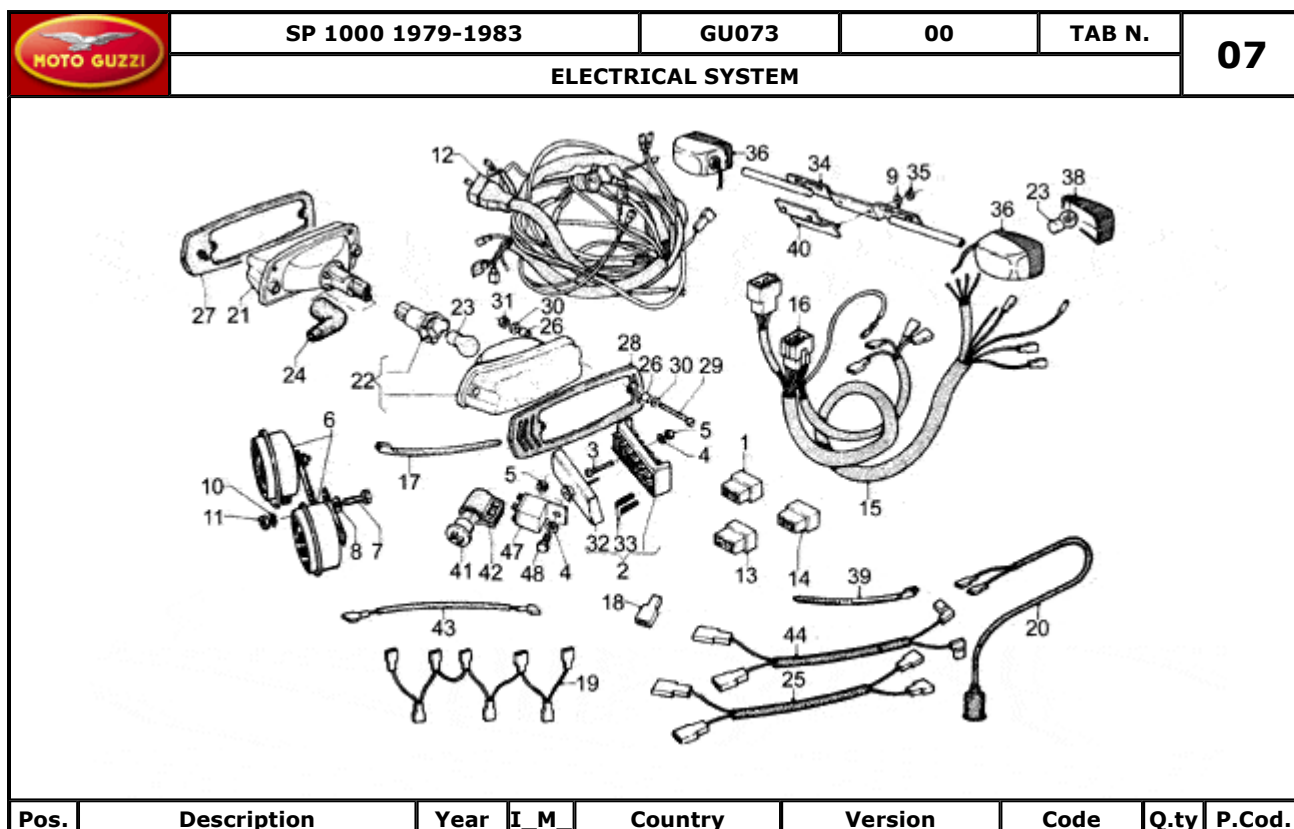

Pos.	Description	Year	I_M	Country	Version	Code	Q.ty	P.Cod.
1	Connector 15 vie	-	-	-	-	GU14756251	1	
2	Rubber fuse box	-	-	-	-	GU17743000	1	
3	Screw	-	-	-	-	GU98202530	2	
4	Washer	-	-	-	-	GU95000205	4	
5	Nut	-	-	-	-	GU92630105	4	
6	Horn	-	-	-	-	GU14743700	1	
	Bass horn	-	-	-	-	GU14743701	1	
7	Screw M8X25	-	-	-	-	GU98054425	1	
8	Washer	-	-	-	-	GU95000208	1	
9	Washer	-	-	-	-	GU95000206	2	
10	Spring washer	-	-	-	-	GU95021108	3	
11	Nut M8X1,25	-	-	-	-	GU92602208	1	
12	Electrical system	-	-	-	-	GU14747155	1	
13	Connector 15 vie	-	-	-	-	GU14756151	1	
14	Connector	-	-	-	-	GU14759050	1	
15	Dashboard cable	-	-	-	-	GU14747255	1	
16	Connector 12 vie	-	-	-	-	GU14758950	1	
17	Hose clamp 3,6x20,6	-	-	-	-	GU14609650	10	
18	Male connector	-	-	-	-	GU93400863	2	
19	Instrument wiring harness	-	-	-	-	GU14748155	1	
20	Wire	-	-	-	-	GU18759550	1	
21	RH front turn indicator	-	-	-	-	GU17750661	1	
22	LH front turn indicator	-	-	-	-	GU17750662	1	
23	Lamp 12V-10W	-	-	-	-	GU93450129	4	
24	Cap	-	-	-	-	GU17751160	2	
25	Horn cable	-	-	-	-	GU14748000	1	
26	Spacer	-	-	-	-	GU91180404	4	
27	RH gasket	-	-	-	-	GU17750761	1	
28	LH gasket	-	-	-	-	GU17750861	1	
29	Screw	-	-	-	-	GU98202440	4	
30	Washer	-	-	-	-	GU95007204	8	
31	Nut	-	-	-	-	GU92601004	4	
32	Cover	-	-	-	-	GU17743100	1