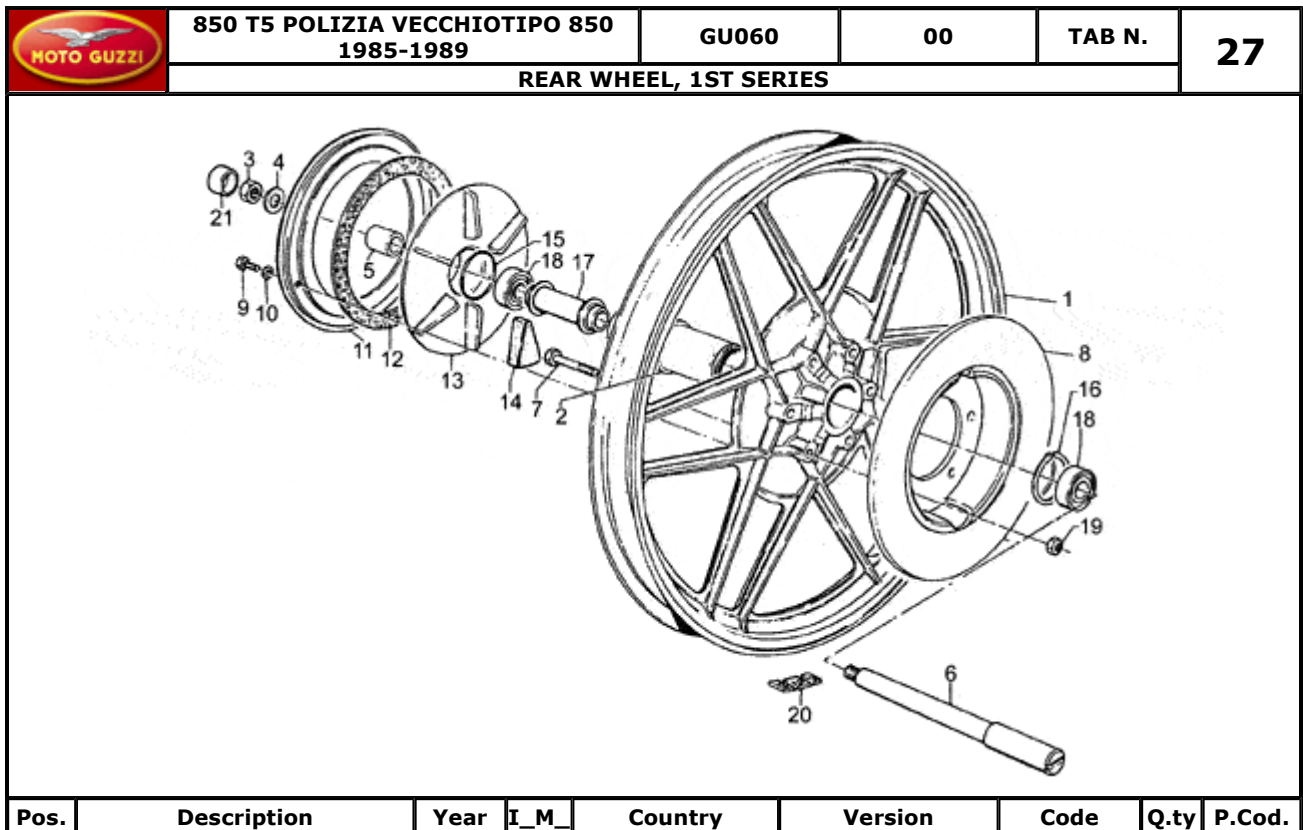

Pos.	Description	Year	I_M	Country	Version	Code	Q.ty	P.Cod.
1	Rear wheel	-	-	-	-	GU14630650	1	
2	Hub	-	-	-	-	GU12632250	1	
3	Nut M6X1,5	-	-	-	-	GU92602316	1	
4	Clutch gearing	-	-	-	E-M1-O2	GU14081811	1	
4	Washer	-	-	-	-	GU14634400	1	
5	Spacer	-	-	-	-	GU17634150	1	
6	Pin	-	-	-	-	GU17633360	1	
	Rear wheel spindle	-	-	-	-	GU28633300	1	
7	Screw	-	-	-	-	GU98052450	6	
8	Rear brake disc	-	-	-	-	GU14635750	1	
9	Hex screw M6X20	-	-	-	-	GU98054320	3	
10	Notched washer	-	-	-	-	GU95021106	3	
11	Flange	-	-	-	-	GU14335650	1	
12	Ring	-	-	-	-	GU14335350	1	
13	Flexible coupling disc	-	-	-	-	GU14335203	1	
14	Rubber cush drive hub	-	-	-	-	GU01336800	12	
15	O-ring	-	-	-	-	GU90706490	1	
16	Circlip	-	-	-	-	GU90271055	1	
17	Bearing internal spacer	-	-	-	-	GU14634050	1	
18	Ball bearing 20X47X14	-	-	-	-	GU92204220	2	
19	Nut	-	-	-	-	GU92630508	6	
20	Counterweight	-	-	-	-	GU14616150	1	
21	Plug	-	-	-	-	GU62616800	1