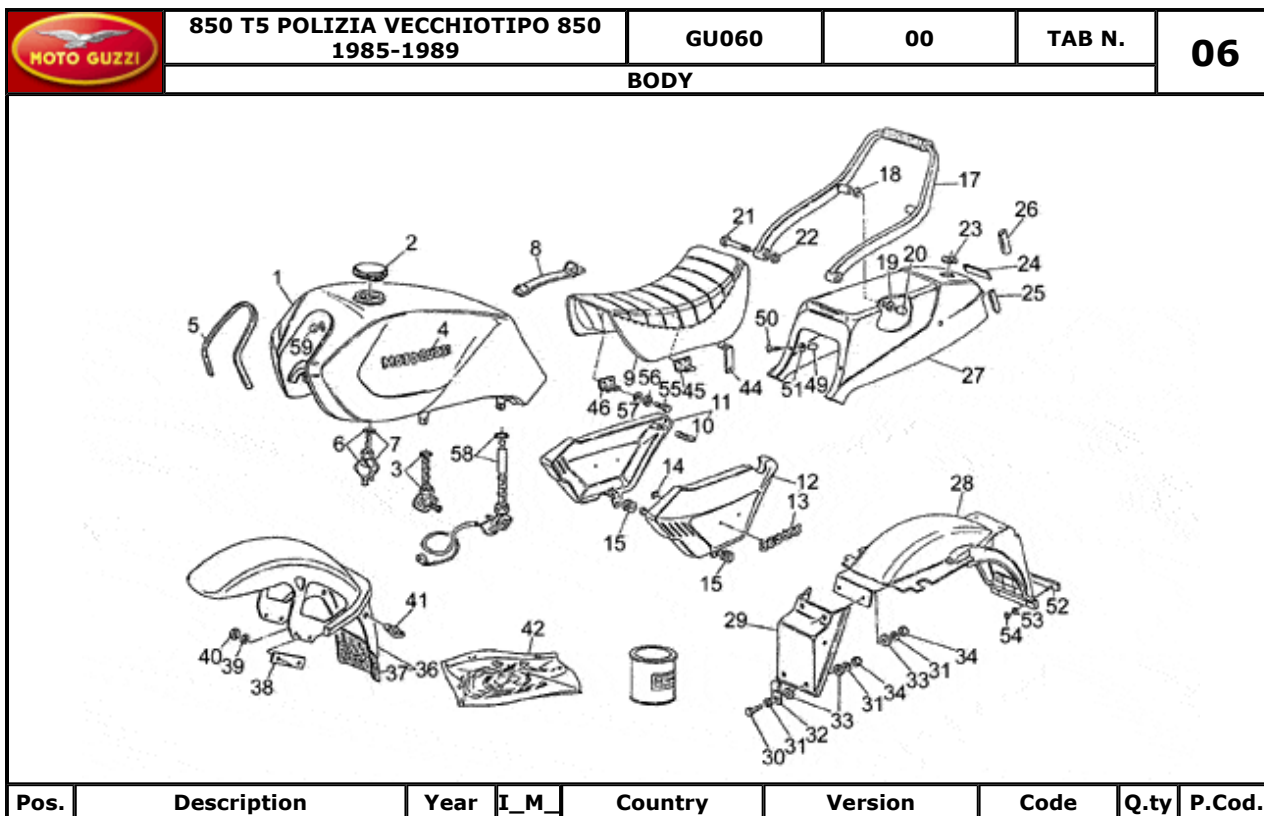

Pos.	Description	Year	I_M	Country	Version	Code	Q.ty	P.Cod.
1	Fuel tank	-	-	-	-	gr GU281002451	1	
	Fuel tank	-	-	-	-	a.p. GU28100245	1	
2	Tank cap	-	-	-	-	GU28103946	1	
3	RH fuel cock	-	-	-	R	GU23105470	1	
4	"Moto Guzzi" dataplate	-	-	-	-	GU28917300	2	
5	Gasket	-	-	-	-	GU00823931070	1	
6	RH fuel cock	-	-	-	-	GU17105460	1	
7	LH fuel cock	-	-	-	-	GU17105461	1	
8	Fixing snap	-	-	-	-	GU14102600	1	
9	Saddle	-	-	-	-	GU28460580	1	
10	Pin	-	-	-	-	GU27471920	4	
11	RH side cover	-	-	-	-	gr GU284762001	1	
	RH accumulator cover, sky blue	-	-	-	-	a.p. GU28476249	1	
12	LH side cover blank	-	-	-	-	gr GU284763001	1	
	LH accumulator cover, sky blue	-	-	-	-	a.p. GU28476345	1	
13	Name plate 850 T5	-	-	-	-	GU28922000	2	
14	Plate	-	-	-	-	GU39922200	4	
15	Rubber spacer	-	-	-	-	GU91551082	2	
17	Pillion grab bar	-	-	-	-	GU28464301	1	
18	Washer	-	-	-	-	GU28478645	2	
19	Spacer	-	-	-	-	GU28471845	2	
20	Pin	-	-	-	-	GU28471945	2	
21	Fixing pin	-	-	-	-	GU28466845	2	
22	Washer 10,5X18X0,8	-	-	-	-	GU95129180	2	
23	Rubber spacer	-	-	-	-	GU28479945	1	
24	"MotoGuzzi" dec.	-	-	-	-	GU28923400	1	
25	LH gasket	-	-	-	-	GU28439846	1	
26	RH gasket	-	-	-	-	GU28439845	1	
27	Rear fairing, blank	-	-	-	-	gr GU284726451	1	
	Rear fairing, sky blue	-	-	-	-	a.p. GU28472645	1	
28	Rear mudguard	-	-	-	-	GU28437010	1	
29	Splash guard	-	-	-	-	GU14438750	1	
30	Hex screw M6X20	-	-	-	-	GU98054320	2	
31	Washer 6,4x12x1,2	-	-	-	-	GU95100141	1