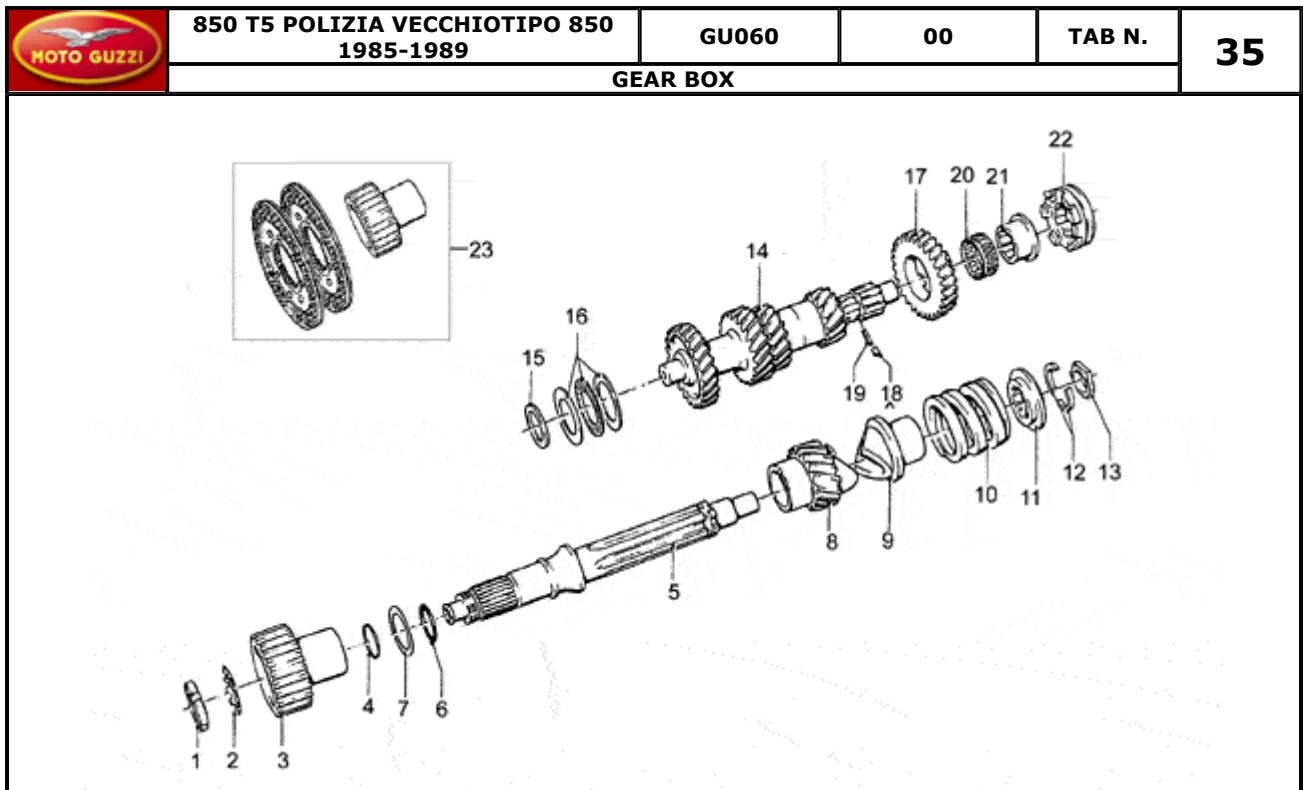

Pos.	Description	Year	I_M	Country	Version	Code	Q.ty	P.Cod.
1	Ring nut	-	-	-	-	GU93601022	1	
2	Washer 22x20x3,9	-	-	-	-	GU95028022	1	
3	Clutch gear	-	-	-	M2	GU30081810	1	
4	O-ring 23,52x1,78	-	-	-	-	GU90706235	1	
5	Clutch shaft	-	-	-	-	GU14210702	1	
6	O-ring 20,24X2,62	-	-	-	-	GU90706203	1	
7	Oil-spreading washer 25,1x36x0,5	-	-	-	-	GU14218401	1	
8	Gear Z=17	-	-	-	-	GU14211110	1	
9	Hose	-	-	-	-	GU14211201	1	
10	Belleville spring	-	-	-	-	GU13211500	8	
11	Disc	-	-	-	-	GU14211600	1	
12	Half ring	-	-	-	-	GU12211700	2	
13	Spacer	-	-	-	-	GU14219401	1	
14	Primary gear shaft	-	-	-	-	GU14210513	1	
15	Thrust washer sp.2	-	-	-	-	GU18211050	1	
	Thrust washer sp.2,1	-	-	-	-	GU18211051	1	
	Thrust washer sp.2,2	-	-	-	-	GU18211052	1	
	Thrust washer sp.2,4	-	-	-	-	GU18211054	1	
16	Roller bearing	-	-	-	-	GU92258525	1	
17	Gear 5a Z=28	-	-	-	-	GU14212013	1	
18	Roller	-	-	-	-	GU92296750	1	
19	Spring	-	-	-	-	GU94321051	1	
20	Roller cage 30x35x13	-	-	-	-	GU92251030	1	
21	Bush 5a AP	-	-	-	-	GU14212210	1	
22	Sliding sleeve 5a	-	-	-	-	GU14231510	1	
23	Clutch gear	-	-	-	M1	GU29999350	1