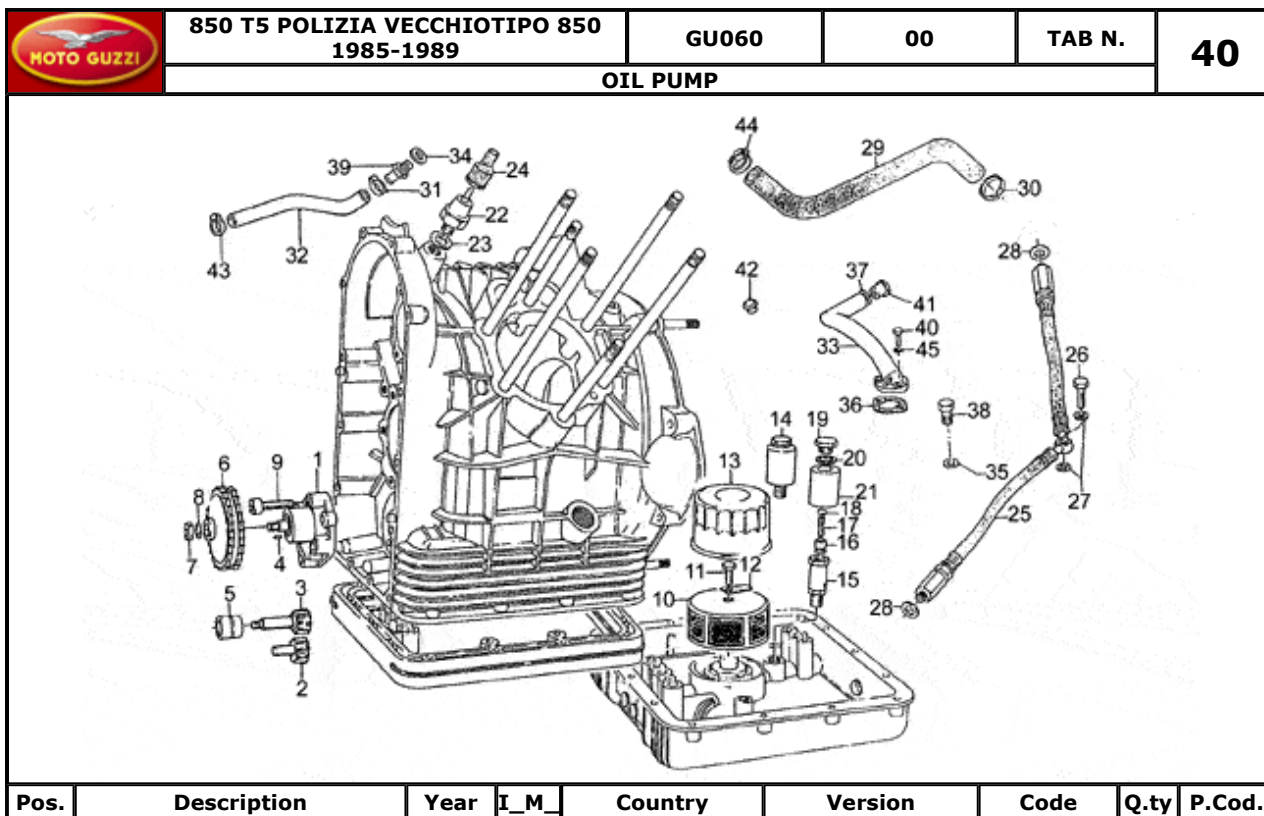

Pos.	Description	Year	I_M_	Country	Version	Code	Q.ty	P.Cod.
1	Oil pump	-	-	-	-	GU30146400	1	
2	Driven gear	-	-	-	-	GU13148400	1	
3	Drive gear	-	-	-	-	GU13147800	1	
4	Transmission key	-	-	-	-	GU13148300	1	
5	Roller bearing 10x22x20	-	-	-	-	GU92252210	1	
6	Oil pump gear	-	-	-	M6	GU30147700	1	
	Oil pump gear	-	-	-	M5	GU30147701	1	
7	Nut	-	-	-	-	GU92602308	1	
8	Spring washer	-	-	-	-	GU95120085	1	
9	Screw M8X30	-	-	-	-	GU98622430	4	
10	Oil filter	-	-	-	-	GU14152200	1	
11	Hex screw M6X16	-	-	-	-	GU98054316	1	
12	Plate	-	-	-	-	GU95187006	1	
13	Oil filter 61 mm	-	-	-	-	GU14153000	1	
14	Oil valve cpl.	-	-	-	-	GU03158200	1	
15	Valve body	-	-	-	-	GU10158701	1	
16	Piston	-	-	-	-	GU12150900	1	
17	Valve spring	-	-	-	-	GU94321072	1	
18	Bottom	-	-	-	-	GU12150700	1	
19	Plug	-	-	-	-	GU12159000	1	
20	Washer 14,5X20X1	-	-	-	-	GU95100523	2	
21	Cup	-	-	-	-	GU14158800	1	
22	Pressure sensor	-	-	-	-	GU17768750	1	
23	Gasket 12,25	-	-	-	-	GU12006400	1	
24	Cap	-	-	-	-	GU12717600	1	
25	Pipe	-	-	-	-	GU01153600	1	
26	Screw	-	-	-	-	GU95990037	1	
27	Gasket 8,25x15x1	-	-	-	-	GU12154200	2	
28	Gasket	-	-	-	-	GU25656102	2	
29	Pipe	-	-	-	-	GU28157450	1	
30	Hose clamp	-	-	-	-	GU12157800	1	
31	Hose clamp	-	-	-	-	GU93305017	2	
32	Rubber pipe 12,5X7,8 5/16"	-	-	-	-	GU00823956080	2	
33	Breather pipe	-	-	-	-	GU01007200	1