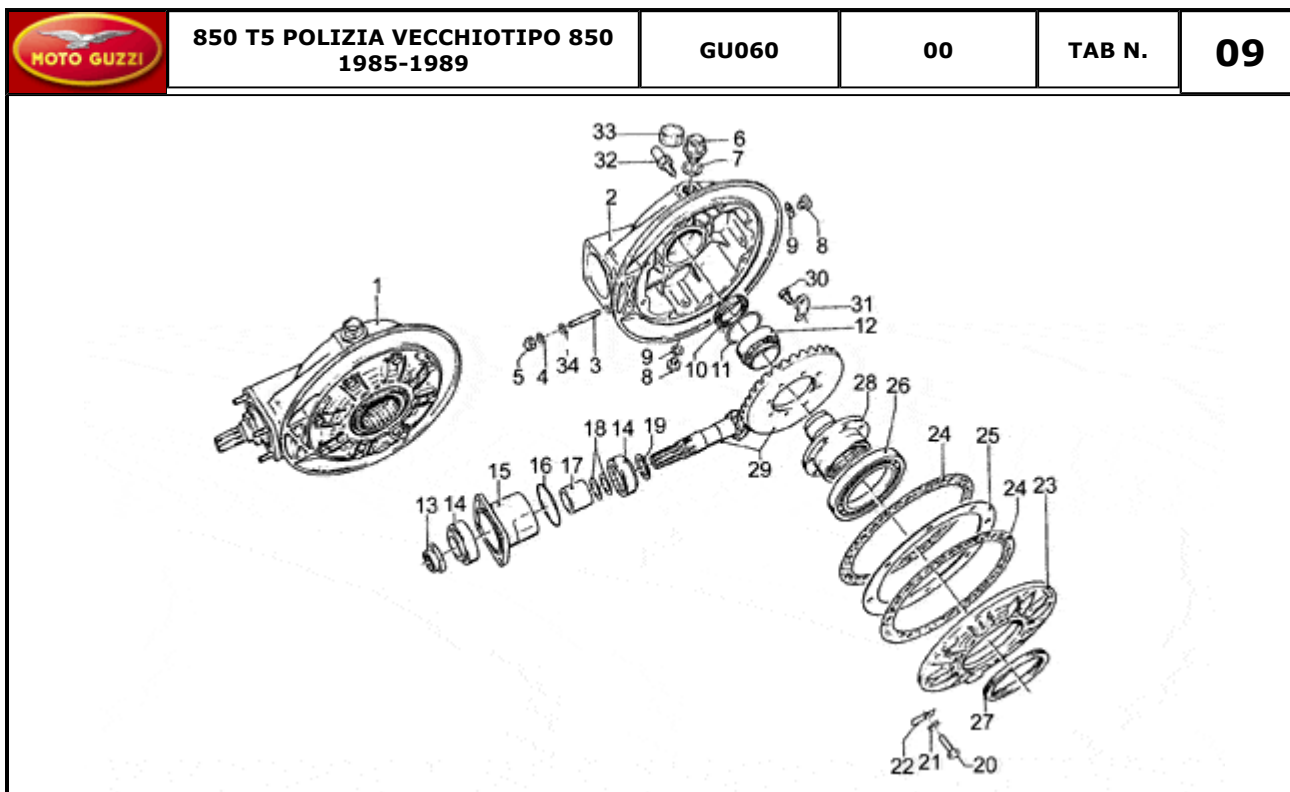

Pos.	Description	Year	I_M	Country	Version	Code	Q.ty	P.Cod.
1	Transmission box assy., blank	-	-	-	-	GU28350245	1	
2	Transmission box, blank	-	-	-	-	GU28350345	1	
3	Stud bolt 8x46	-	-	-	-	GU96508045	4	
4	Washer 8,4X13X0,8	-	-	-	-	GU14615901	4	
5	Nut	-	-	-	-	GU92781081	4	
6	Oil plug	-	-	-	-	GU28351260	1	
7	Gasket 20,1x28x2	-	-	-	-	GU95100709	1	
8	Oil level plug	-	-	-	-	GU95980214	2	
9	Gasket	-	-	-	-	GU10528900	2	
10	Gasket ring	-	-	-	-	GU90403850	1	
11	Gasket ring	-	-	-	-	GU12351100	1	
12	Roller bearing 40x55x17	-	-	-	-	GU92254340	1	
13	Nut	-	-	-	-	GU30356760	1	
14	Tap.roller bearing 25x5	-	-	-	-	GU92249227	2	
15	Flange	-	-	-	-	GU18352400	1	
16	Gasket 58,42x2,62	-	-	-	-	GU90706584	2	
17	Spacer	-	-	-	-	GU18355100	1	
18	Shim 0,1 mm	-	-	-	-	GU12355202	1	
	Shim 0,15 mm	-	-	-	-	GU12355203	1	
19	Spacer 1,5 mm	-	-	-	-	GU19355325	1	
	Spacer 1 mm	-	-	-	-	GU19355320	1	
	Spacer 1,1 mm	-	-	-	-	GU19355321	1	
	Spacer 1,2 mm	-	-	-	-	GU19355322	1	
	Spacer 1,3 mm	-	-	-	-	GU19355323	1	
	Spacer 1,6 mm	-	-	-	-	GU19355326	1	
	Spacer 1,7 mm	-	-	-	-	GU19355327	1	
	Spacer 1,8 mm	-	-	-	-	GU19355328	1	
	Spacer 1,9 mm	-	-	-	-	GU19355329	1	
	Spacer 1,4 mm	-	-	-	-	GU19355324	1	
20	Screw M8X25	-	-	-	-	GU98054425	8	
21	Spring washer 8x15x0,3	-	-	-	-	GU61270300	8	
22	Plate	-	-	-	-	GU95187008	8	
23	Flange	-	-	-	-	GU17350400	1