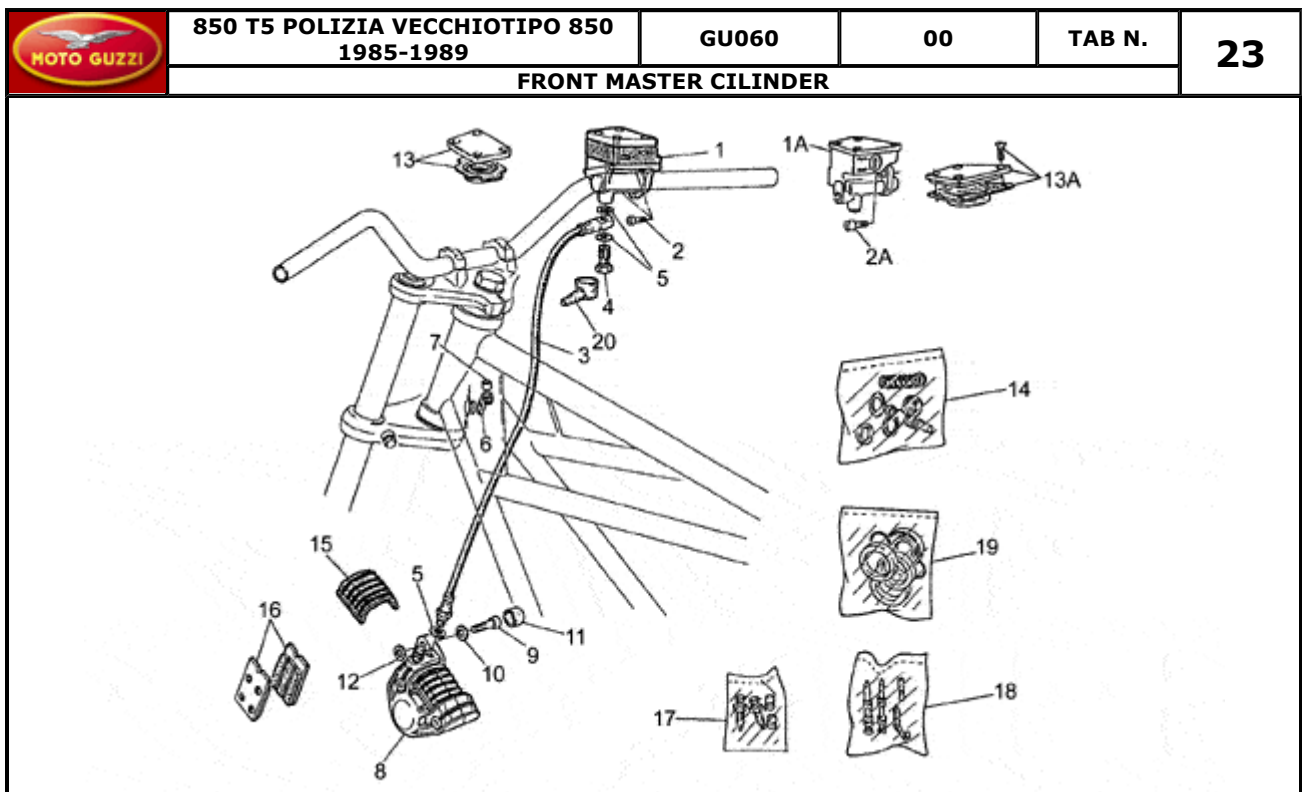

Pos.	Description	Year	I_M	Country	Version	Code	Q.ty	P.Cod.
1	Front master cilinder	-	-	-	2A	GU28660250	1	
	Front master cilinder	-	-	-	1A	GU28660200	1	
2	Screw	-	-	-	1A	GU98622214	2	
	Screw	-	-	-	2A	GU98812216	2	
3	Front brake hose	-	-	-	-	GU28657140	1	
4	Oil pipe screw *	-	-	-	-	GU95990028	1	
5	Gasket	-	-	-	-	GU25656100	2	
6	Hose clamp	-	-	-	-	GU17658460	1	
7	Ring	-	-	-	-	GU17658260	1	
8	RH front brake caliper	-	-	-	-	GU28653001	1	
9	Screw	-	-	-	-	GU98054525	2	
10	Washer 10,5X18X0,8	-	-	-	-	GU95129180	2	
11	Plug	-	-	-	-	GU14498550	2	
12	Clearance washer 0,8 mm	-	-	-	-	GU95100333	1	
	Clearance washer 0,5 mm	-	-	-	-	GU95100332	1	
13	Cover	-	-	-	2A	GU23661110	1	
	Cover	-	-	-	1A	GU28661100	1	
14	Brake mast.cyl rev. kit	-	-	-	1A	GU28659300	1	
	Brake m.cyl revision kit	-	-	-	2A	GU28659310	1	
15	Brake caliper cover	-	-	-	-	GU17654760	1	
16	Pads (pair) Frendo 222	-	-	-	-	GU28654601	1	
17	Bleeder+cap	-	-	-	-	GU17659260	1	
18	Pins+Caliper springs	-	-	-	-	GU14659100	1	
19	Brake caliper rev. kit	-	-	-	-	GU14659000	1	
20	Cap	-	-	-	-	GU39663801	1