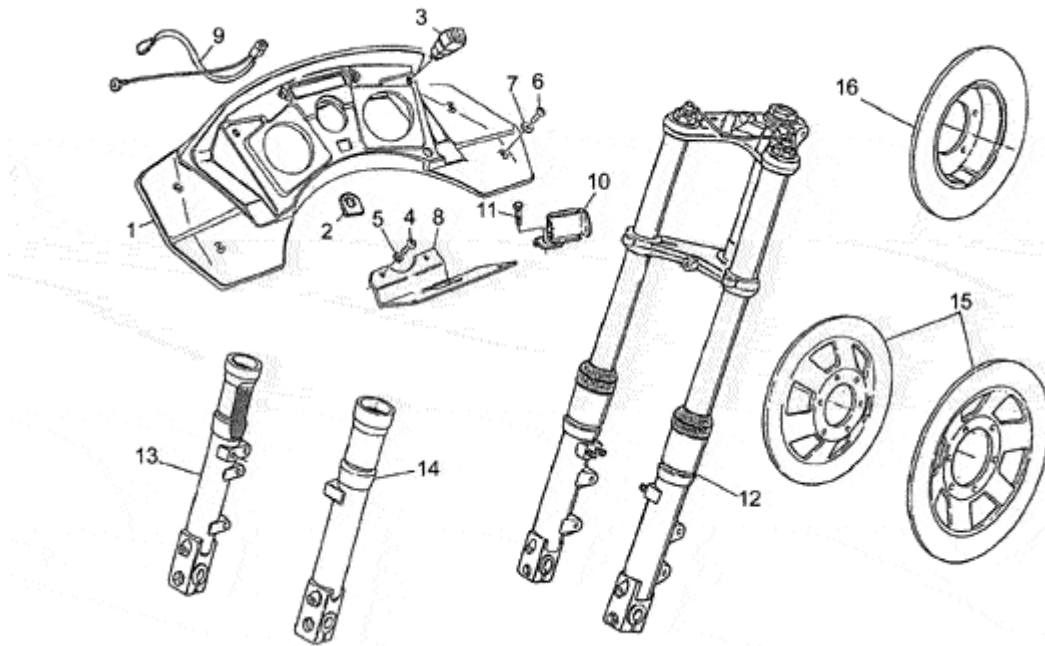

850 T5 POLIZIA VECCHIOTIPO 850 1985-1989	GU060	00	TAB N.	13
	FRONT FORK 850T5 CARAB.1989				

Pos.	Description	Year	I_M	Country	Version	Code	Q.ty	P.Cod.
1	Dashboard	-	-	-	-	GU28766280	1	
2	Plate	-	-	-	-	GU28780980	1	
3	Fuel reserve indicator	-	-	-	-	GU28103081	1	
4	Screw	-	-	-	-	GU98074416	2	
5	Washer	-	-	-	-	GU95007208	2	
6	Screw	-	-	-	-	GU98230620	4	
7	Washer	-	-	-	-	GU29577860	4	
8	Plate	-	-	-	-	GU29502347	1	
9	Fuel reserve ind. cable	-	-	-	-	GU28759880	1	
10	Siren-headlight support	-	-	-	-	GU28756781	1	
11	Screw	-	-	-	-	GU98623514	1	
12	Front fork	-	-	-	-	GU28490280	1	
13	RH sleeve	-	-	-	-	GU28522580	1	
14	LH sleeve	-	-	-	-	GU28522680	1	
15	Front brake disc	-	-	-	-	GU28613345	2	
16	Rear brake disc	-	-	-	-	GU14635750	1