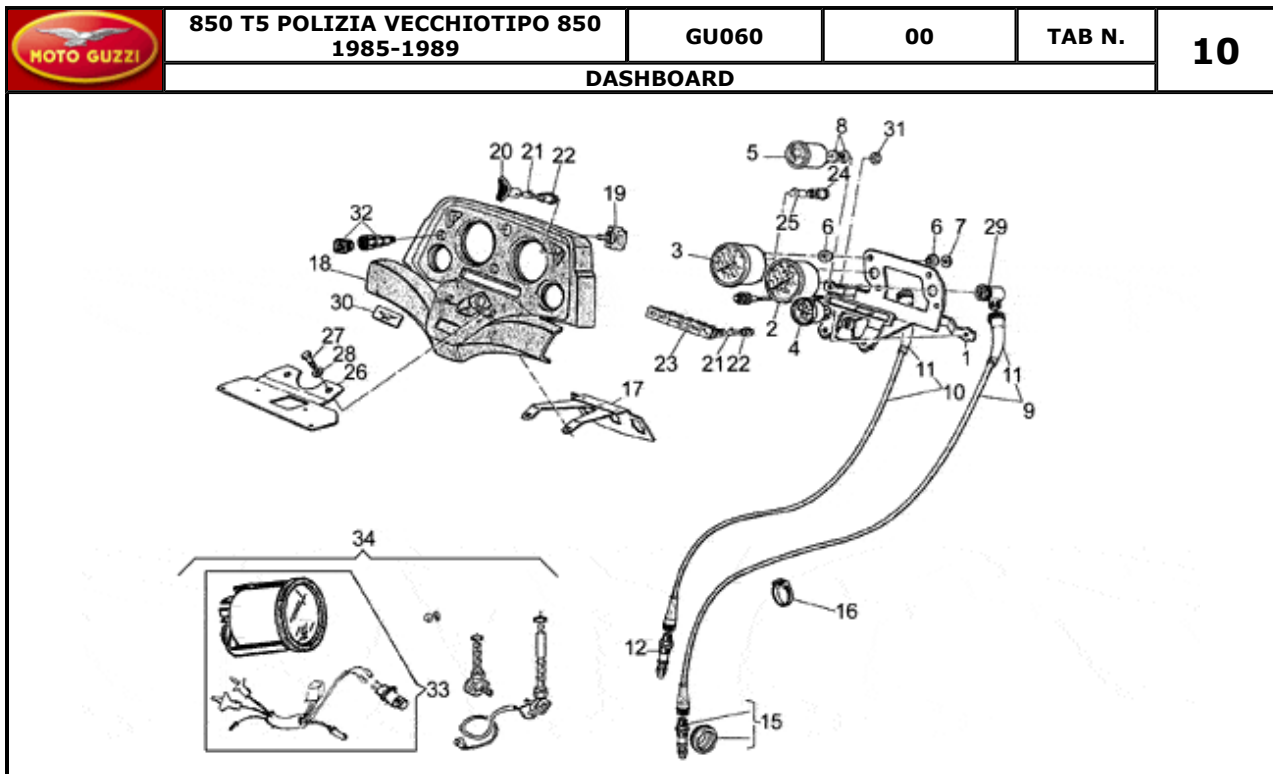

Pos.	Description	Year	I_M_	Country	Version	Code	Q.ty	P.Cod.
1	Plate	-	-	-	-	GU28764045	1	
2	Speedometer	-	-	-	-	GU17761560	1	
3	Tachometer	-	-	-	-	GU17767260	1	
4	Voltmeter	-	-	-	-	GU29784960	1	
5	Fuel level sensor	-	-	-	-	GU27784685	1	
6	Rubber spacer	-	-	-	-	GU17765560	10	
7	Washer	-	-	-	-	GU95100060	5	
8	Rubber spacer	-	-	-	-	GU17783960	4	
9	Speedometer transmission	-	-	-	-	GU12760400	1	
10	Rev counter transmission	-	-	-	-	GU19768100	1	
11	Sheath	-	-	-	-	GU17762200	2	
12	Gear Z=14	-	-	-	-	GU14769200	1	
15	Odometer gear	-	-	-	-	GU29762550	1	
16	Hose clamp 2,4x92	-	-	-	-	GU49609601	4	
17	Plate	-	-	-	-	GU28749760	1	
18	Dashboard	-	-	-	-	GU28766145	1	
19	Switch	-	-	-	-	GU18745701	1	
20	Blinker indicator light holder	-	-	-	-	GU65758970	2	
21	Lamp 12V-1,2W	-	-	-	-	GU93450140	8	
22	Lampholder	-	-	-	-	GU19768680	8	
23	Lamp support+cable	-	-	-	-	GU28766950	1	
24	Lampholder	-	-	-	-	GU14768650	2	
25	Lamp 12v-3w	-	-	-	-	GU93450120	3	
26	Support plate	-	-	-	-	GU28502347	1	
27	Screw	-	-	-	-	GU98074416	2	
28	Washer	-	-	-	-	GU95007208	2	
29	Gear 90°	-	-	-	-	GU17768360	2	
30	Decal "Aquila"	-	-	-	-	GU28769550	1	
31	Nut	-	-	-	-	GU92630105	4	
32	Fuel reserve indicator	-	-	-	R	GU28103081	1	
33	Fuel reserve indicator	-	-	-	-	GU28103081	1	
34	Clock modification kit	-	-	-	R	GU27103085003	1