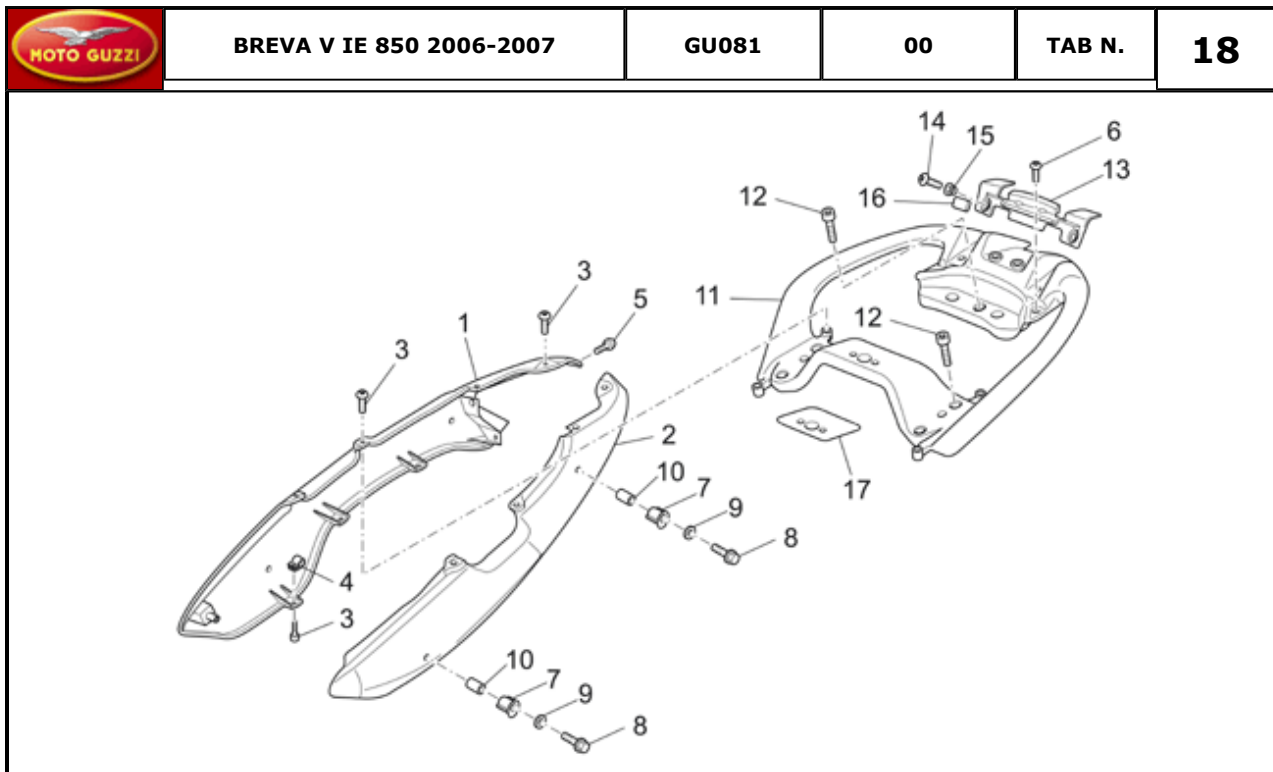

Pos.	Description	Year	I_M_	Country	Version	Code	Q.ty	P.Cod.
1	RH rear fairing, black	-	-	-	-	g/bl 977469	1	-
	Front mudguard, grey	-	-	-	-	e/gr GU05434330F2	1	DC10A
	RH rear fairing, blank	-	-	-	-	gr GU05573230	1	DC10A
	RH rear fairing, grey	-	-	-	-	e/gr GU05573230F2A	1	-
	RH rear fairing, red	-	-	-	-	r/re 977347	1	DC10A
2	LH rear fairing, red	-	-	-	-	r/re 977348	1	DC10B
	LH rear fairing, black	-	-	-	-	g/bl 977470	1	DC10B
	LH rear fairing, blank	-	-	-	-	gr GU05573330	1	DC10A
	LH rear fairing, grey	-	-	-	-	e/gr GU05573330F2A	1	DC10B
3	Screw w/ flange M5x9	-	-	-	-	AP8152339	10	DC10B
4	Clip M5	-	-	-	-	AP8102375	10	-
5	Hex socket screw M5x15	-	-	-	-	GU98682215	2	-
6	Screw w/ flange M5x12	-	-	-	-	AP8152302	2	-
7	Hook	-	-	-	-	GU05467330	4	-
8	Screw w/ flange M8x50*	-	-	-	-	AP8152292	4	-
9	Washer 8,4x15	-	-	-	-	GU03270300	4	-
10	Spacer 9x18x24	-	-	-	-	GU91120924	4	-
11	Handle	-	-	-	-	GU05464330	1	-
12	Hex socket screw M8x25	-	-	-	-	GU98682425	5	DC219
13	Cover	-	-	-	-	GU05464830	1	-
14	Hex socket screw M8x12	-	-	-	-	AP8152055	2	DC219
15	T bush 8,2x12x4	-	-	-	-	AP8121096	2	-
16	Rubber spacer	-	-	-	-	AP8120455	2	-
17	Guard decal	-	-	-	-	GU32944210	1	-