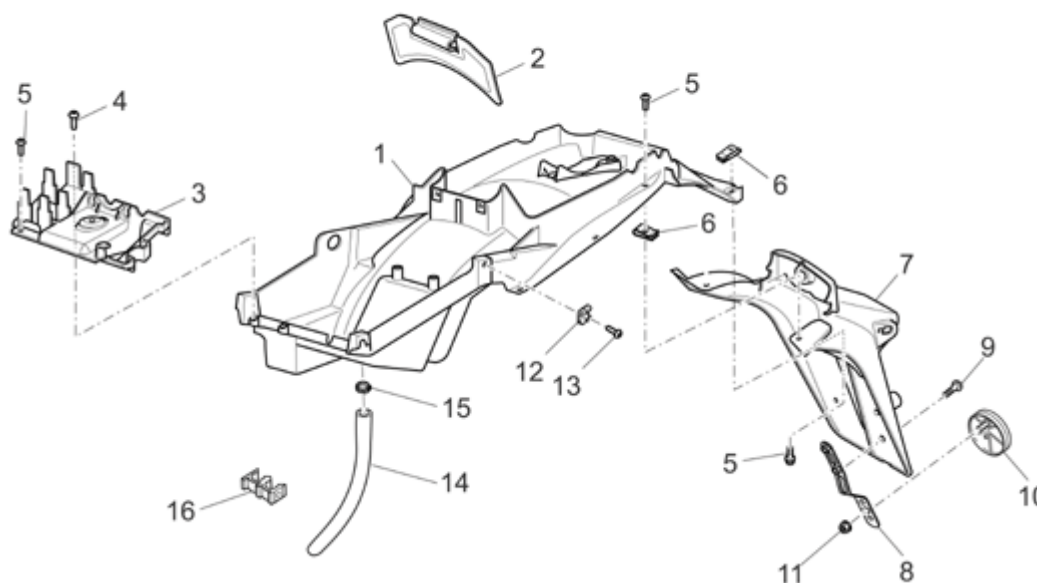

BREVA V IE 850 2006-2007	GU081	00	TAB N.	17
	REAR BODY - MUDGUARD				

Pos.	Description	Year	I_M_	Country	Version	Code	Q.ty	P.Cod.
1	Splash guard	-	-	-	-	GU05438730	1	-
2	Door	-	-	-	-	GU05479630	1	-
3	Support	-	-	-	-	GU05780530	1	DC139
4	Phillips screw, SWP M5X20	-	-	-	-	AP8152329	2	-
5	Screw w/ flange M5x9	-	-	-	-	AP8152339	6	-
6	Clip M5	-	-	-	-	AP8102375	4	-
7	Number plate holder	-	-	-	-	GU05438630	1	-
8	Reflector support	-	-	-	-	AP8134448	1	-
9	Hex socket screw M5x12*	-	-	-	-	AP8152267	2	DC149
10	Rear reflector, red	-	-	-	-	AP8224164	1	CB21F
11	Self-locking nut M5*	-	-	-	-	AP8152306	1	-
12	Clip M6	-	-	-	-	GU28576591	6	CB08F
13	Hex socket screw M6X14	-	-	-	-	GU98370614	6	-
14	Fuel pipe 6x10	-	-	-	-	AP8144038	1	-
15	Hose clamp D10,1*	-	-	-	-	AP8101595	1	-
16	Cable-guide D8	-	-	-	-	AP8201808	2	-