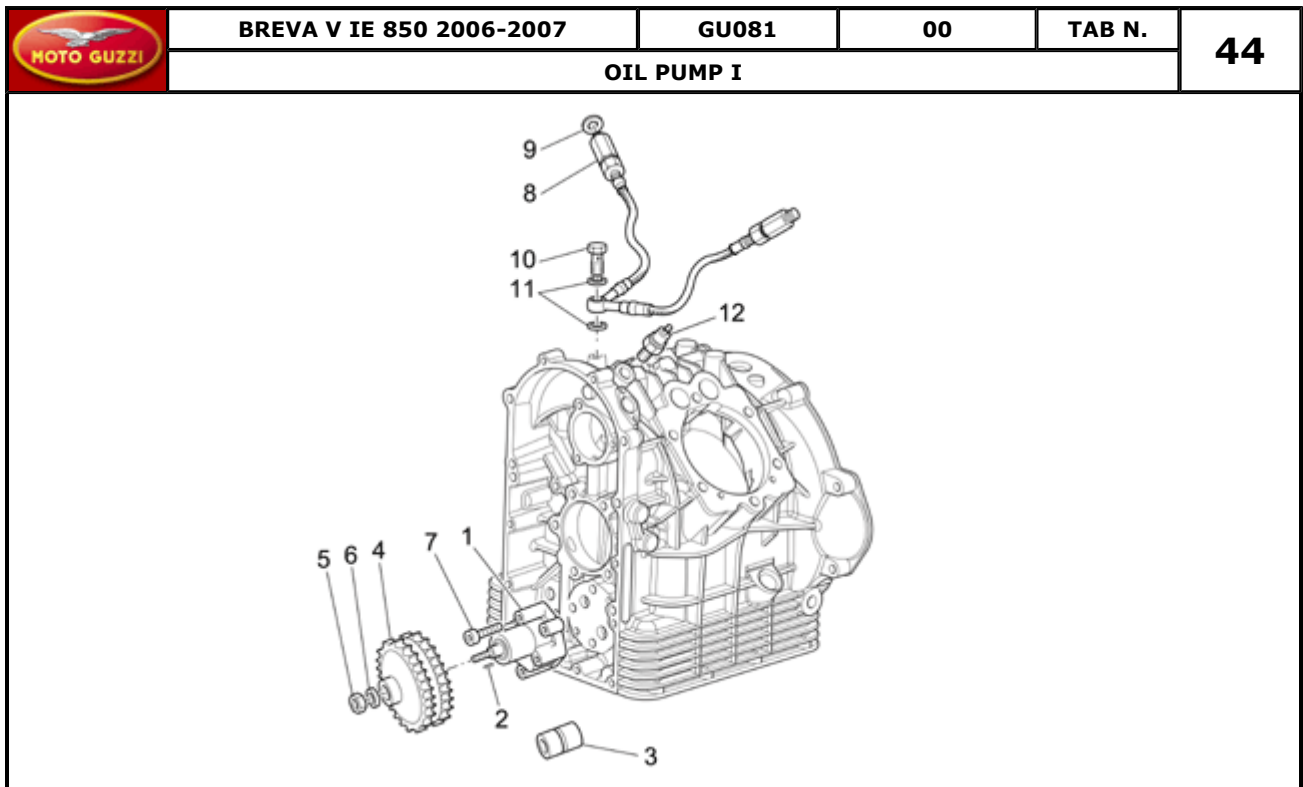

Pos.	Description	Year	I_M	Country	Version	Code	Q.ty	P.Cod.
1	Oil pump	-	-	-	M1	GU30146400	1	AJ059
2	Transmission key	-	-	-	-	GU13148300	1	-
3	Roller bearing 10x22x20	-	-	-	M1	GU92252210	1	AI319
4	Oil pump gear	-	-	-	-	GU30147700	1	AJ079
5	Nut	-	-	-	M1	GU92602308	1	-
6	Spring washer	-	-	-	M1	GU95120085	1	-
7	Hex socket screw M8x30	-	-	-	M1	GU98682430	4	-
8	Pipe	-	-	-	-	GU05153630	1	AJ319
9	Gasket	-	-	-	-	GU25656102	2	-
10	Screw	-	-	-	-	GU95990037	1	-
11	Gasket 8,25x15x1	-	-	-	-	GU12154200	2	-
12	Pressure sensor	-	-	-	-	GU31768780	1	AN039