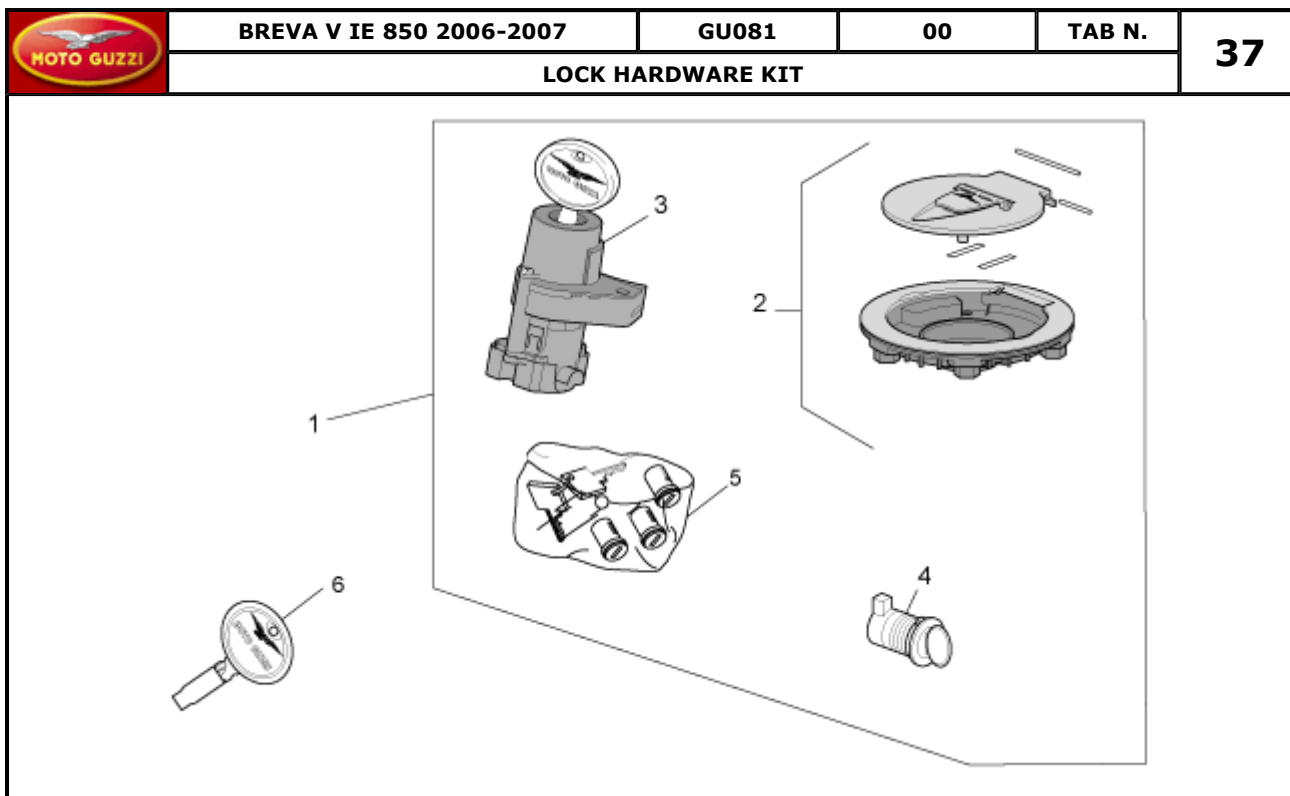

Pos.	Description	Year	I_M_	Country	Version	Code	Q.ty	P.Cod.
1	Lock hardware kit	6	-	-	-	GU05736830	1	DH009
	Lock hardware kit	7	-	-	-	977666	1	DH009
2	Tank cap	-	-	-	-	GU05103930	1	DA029
3	Main switch - steering lock	-	-	-	-	GU05782530	1	DH029
4	Saddle lock	-	-	-	-	GU05466830	1	DH039
5	Rotor kit with key	7	-	-	-	978220	1	DH099
6	Non indented key blank	-	-	-	-	GU05735530	1	DH099