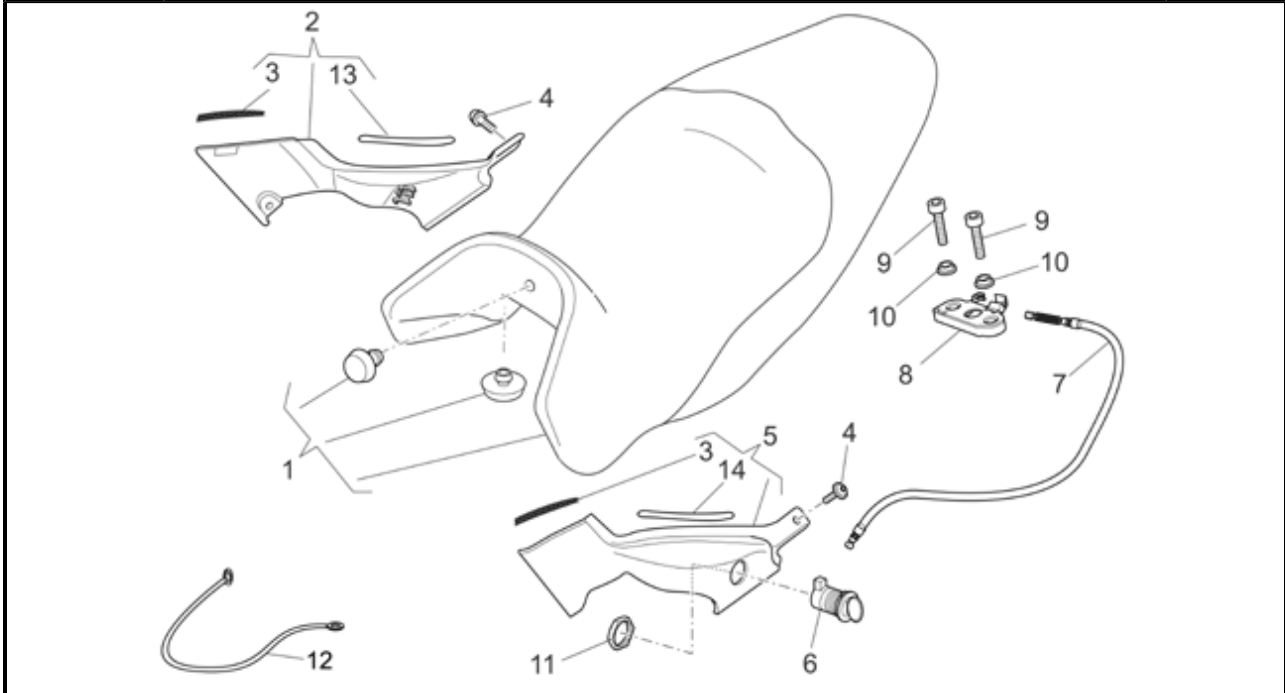

BREVA V IE 850 2006-2007	GU081	00	TAB N.	16
	SADDLE-CENTRAL BOD				

Pos.	Description	Year	I_M_	Country	Version	Code	Q.ty	P.Cod.
1	Saddle, black/grey	6	-	-	-	r/re GU05460530	1	DG009
	Saddle, black/grey	6	-	UK	-	g/bl GU05460530	1	DG009
	Saddle, red	6	-	EU	-	g/bl GU05460531	1	-
	Saddle, black	7	-	-	-	- 978249	1	DG009
2	RH body panel blank	-	-	-	-	gr GU05570230	1	DC12A
	RH side panel, grey	-	-	-	-	e/gr GU05570230F2	1	DG009
	RH side panel, red	-	-	-	-	r/re GU05570231	1	DC12A
	RH side panel, black	-	-	-	-	g/bl GU05570232	1	DC12A
3	Gasket	-	-	-	-	- AP8144538	2	DC12A
4	Screw w/ flange M5x9	-	-	-	-	- AP8152339	2	-
5	LH side panel, red	-	-	-	-	r/re GU05570431	1	DC12B
	LH side panel, black	-	-	-	-	g/bl GU05570432	1	DC12B
	LH body panel blank	-	-	-	-	gr GU05570430	1	-
6	Saddle lock	-	-	-	-	- GU05466830	1	DC12B
7	Saddle release cable	-	-	-	-	- AP8102914	1	DC12B
8	Pass.saddle connecting plate	-	-	-	-	- AP8102913	1	DH039
9	Hex socket screw M6X25	-	-	-	-	- GU98370625	2	HA069
10	Self-locking nut M6*	-	-	-	-	- AP8152299	2	DG019
11	Lock nut	-	-	-	-	- AP8102523	1	-
12	Helmet lock cable	-	-	-	-	- AP8102502	1	-
13	RH side fairing decal	-	-	-	-	- GU05573830	1	-
14	LH side fairing decal	-	-	-	-	- GU05573831	1	HA079