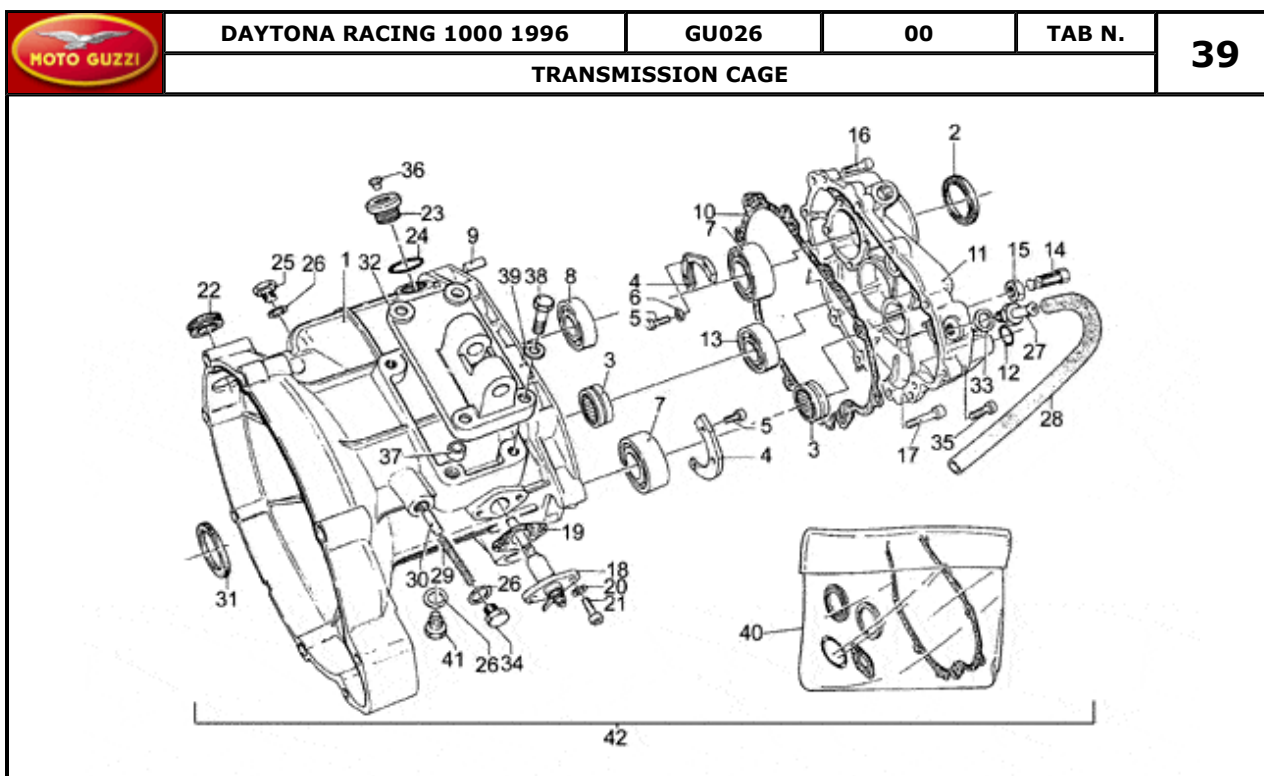

Pos.	Description	Year	I_M	Country	Version	Code	Q.ty	P.Cod.
1	Transmission cage	-	-	-	-	GU30200245	1	
2	Gasket ring 35x47x7	-	-	-	-	GU90403547	1	
3	Roller bearing 17x35x15	-	-	-	-	GU92256218	2	
4	Plate	-	-	-	-	GU14213803	2	
5	Hex socket screw M6X16	-	-	-	-	GU98622316	6	
6	Washer 6,4x10x0,7	-	-	-	-	GU14217901	6	
7	Ball bearing AF/AS 25x52	-	-	-	-	GU92218424	2	
8	Roller bearing AS 17x47x14	-	-	-	-	GU92234717	1	
9	Pin	-	-	-	-	GU95512081	2	
10	Gasket	-	-	-	-	GU14201110	1	
11	Box cover	-	-	-	-	GU30200845	1	
12	O-ring 13,95x2,92	-	-	-	-	GU90706140	1	
13	Ball bearing AP 17x47x14	-	-	-	-	GU92201417	1	
14	Screw	-	-	-	-	GU14237800	1	
15	Low nut M12x1,25	-	-	-	-	GU92602512	1	
16	Hex socket screw M6X25	-	-	-	-	GU98622325	9	
17	Screw M6X35	-	-	-	-	GU98620335	1	
18	Neutral indicator switch	-	-	-	-	GU12207200	1	
19	Gasket	-	-	-	-	GU12207700	1	
20	Washer 6,4x10x0,7	-	-	-	-	GU14217901	2	
21	Screw	-	-	-	-	GU98230615	2	
22	Plug	-	-	-	-	GU93180220	1	
23	Oil plug	-	-	-	-	GU12022600	1	
24	O-ring 20,24X2,62	-	-	-	-	GU90706203	1	
25	Oil level plug	-	-	-	-	GU95980214	1	
26	Gasket	-	-	-	-	GU10528900	3	
27	Oil breather valve	-	-	-	-	GU14204955	1	
28	Pipe	-	-	-	-	GU00823942070	1	
29	Lever return spring	-	-	-	-	GU94321067	1	
30	Pawl	-	-	-	-	GU55234700	1	
31	Gasket ring 35x47x7/6,5	-	-	-	-	GU90403548	1	
32	Gearbox housing support	-	-	-	-	GU30202345	1	
33	Gasket 8,25x15x1	-	-	-	-	GU12154200	1	
34	Plug	-	-	-	-	GU95980610	1