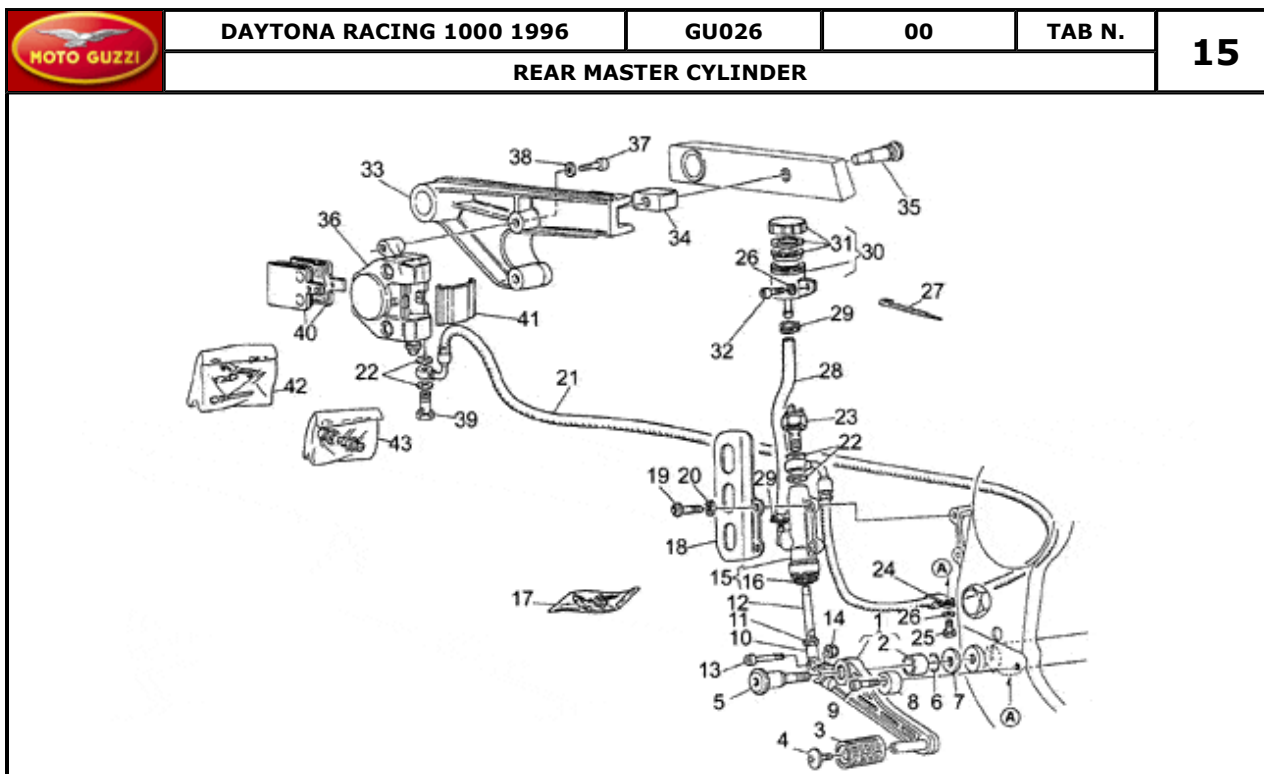

Pos.	Description	Year	I_M_	Country	Version	Code	Q.ty	P.Cod.
1	Brake lever	-	-	-	-	GU30677045	1	
2	Bush	-	-	-	-	GU37678105	1	
3	Rubber spacer	-	-	-	-	GU14251001	1	
4	Screw	-	-	-	-	GU98230616	1	
5	Pin	-	-	-	-	GU37676605	1	
6	O-ring	-	-	-	-	GU90706141	2	
7	Washer	-	-	-	-	GU95100342	1	
8	Cam	-	-	-	-	GU30677600	1	
9	Hex socket screw M6X25	-	-	-	-	GU98622325	1	
10	Ball joint	-	-	-	-	GU30675300	1	
11	Nut	-	-	-	-	GU92601206	1	
12	Pump rod	-	-	-	-	GU30675200	1	
13	Screw	-	-	-	-	GU98622320	1	
14	Nut M6x1	-	-	-	-	GU92630206	1	
15	Rear master cylinder	-	-	-	-	GU30666900	1	
16	Protection collar	-	-	-	-	GU30530525	1	
17	Pump connection overhaul unit	-	-	-	-	GU19659500	1	
18	Pump protection plate	-	-	-	-	GU30665400	1	
19	Screw	-	-	-	-	GU98230620	2	
20	Washer 6,4x10x0,7	-	-	-	-	GU14217901	2	
21	Oil pipe	-	-	-	-	GU30657500	1	
22	Gasket	-	-	-	-	GU25656100	4	
23	Brake light switch	-	-	-	-	GU14657050	1	
24	Hose clamp	-	-	-	-	GU19718000	1	
25	Screw	-	-	-	-	GU98054310	1	
26	Washer 6,15x11x0,8	-	-	-	-	GU95004206	2	
27	Hose clamp 2,4x92	-	-	-	-	GU49609601	1	
28	Rear brake hose	-	-	-	-	GU00823950050	1	
29	Hose clamp	-	-	-	-	GU19157800	2	
30	Brake oil tank complete	-	-	-	-	GU30663500	1	
31	Tank cover	-	-	-	-	GU30661101	1	
32	Hex socket screw M6x16	-	-	-	-	GU98612316	1	
33	Rear brake caliper support	-	-	-	-	GU30635845	1	
34	Block	-	-	-	-	GU37636105	1