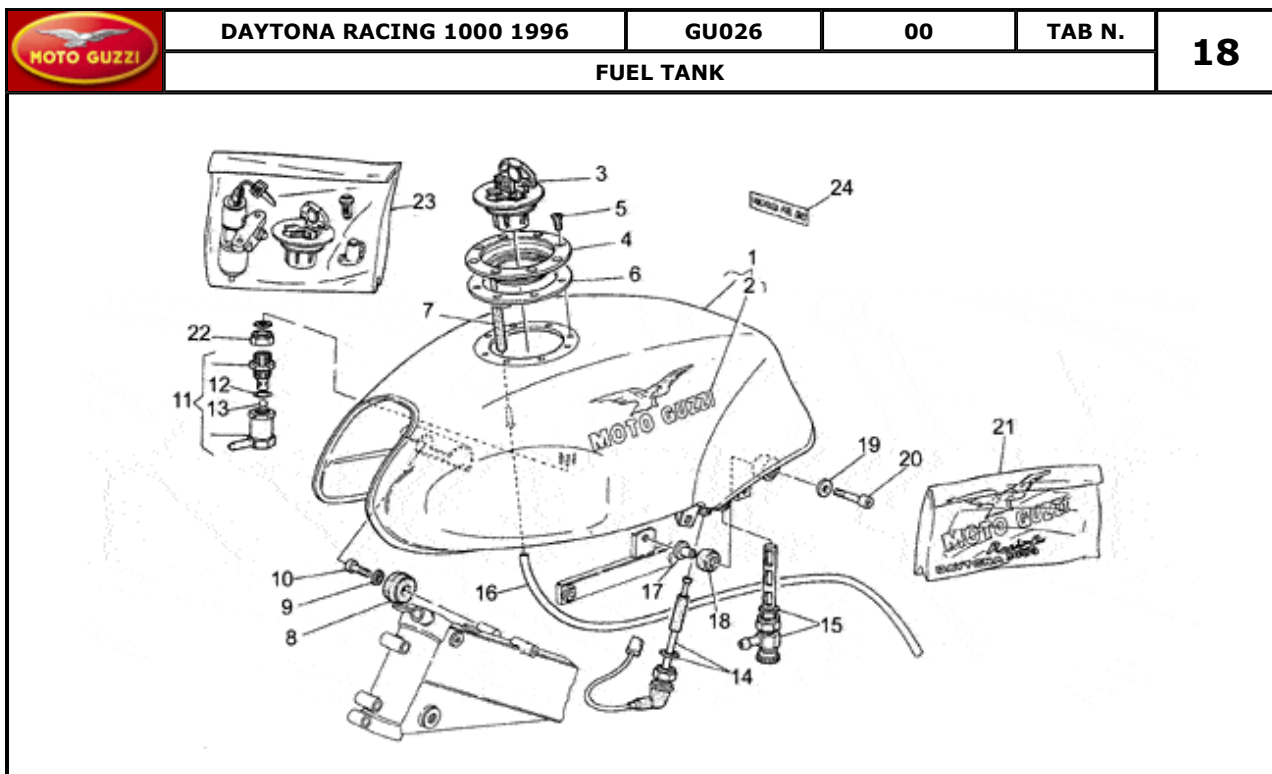

Pos.	Description	Year	I_M_	Country	Version	Code	Q.ty	P.Cod.
1	Fuel tank	-	-	-	-	GU30100245	1	
	Fuel tank	-	-	-	-	GU301002001	1	
2	Fuel tank decal	-	-	-	D1	GU19917835	2	
3	Fuel filler cap	-	-	-	-	GU30104100	1	
4	Ring nut	-	-	-	-	GU30102300	1	
5	Screw	-	-	-	-	GU98250512	8	
6	Gasket	-	-	-	-	GU30101700	1	
7	Pipe	-	-	-	V	GU30104300	1	
8	Rubber spacer	-	-	-	-	GU66103415	2	
9	Washer 8,4X13X0,8	-	-	-	-	GU14615901	2	
10	Screw	-	-	-	-	GU98622420	2	
11	Anti-return valve cpl	-	-	-	-	GU30104900	1	
12	O-ring	-	-	-	-	GU90706141	1	
13	Ball	-	-	-	-	GU92295907	1	
14	Fuel tank+Fuel sensor	-	-	-	-	GU30103000	1	
15	Fuel cock	-	-	-	-	GU29105460	1	
16	Rubber pipe 5X9	-	-	-	-	GU00823944050	1	
17	T bush	-	-	-	-	GU30103500	2	
18	Rubber spacer	-	-	-	-	GU30107100	2	
19	Washer 6,15x11x0,8	-	-	-	-	GU95004206	2	
20	Hex socket screw M6x18	-	-	-	-	GU98610335	2	
21	Decal set	-	-	-	D2	GU30923345	1	
22	Ring nut	-	-	-	-	GU30105200	1	
23	Lock hardware kit	-	-	-	-	GU30736800	1	
24	Decal "Unleaded"	-	-	AUS	-	GU29995755	1