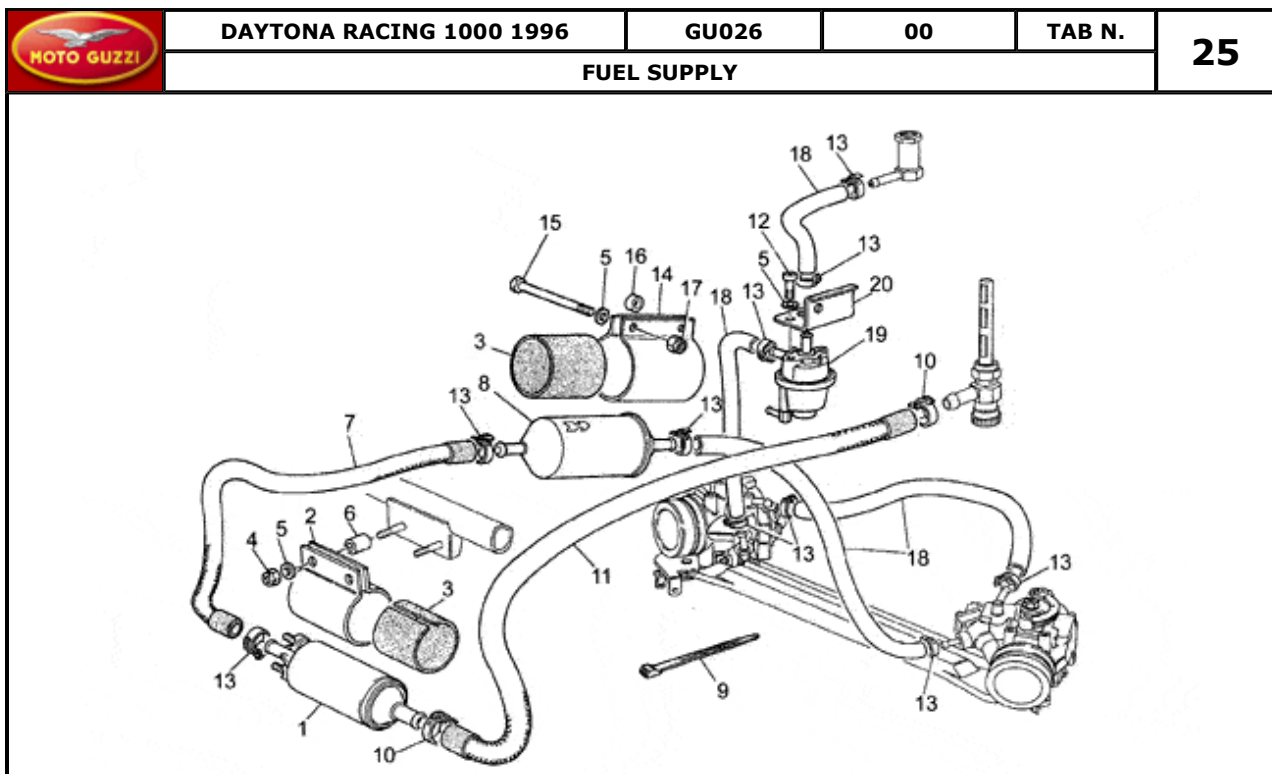

Pos.	Description	Year	I_M_	Country	Version	Code	Q.ty	P.Cod.
1	Fuel pump	-	-	-	-	GU29107261	1	
2	Hose clamp	-	-	-	-	GU30107300	1	
3	Support rubber part	-	-	-	-	GU30105800	2	
4	Nut M6x1	-	-	-	-	GU92630106	2	
5	Washer 6,4x10x0,7	-	-	-	-	GU14217901	8	
6	Spacer	-	-	-	-	GU91180618	2	
7	Pipe from p"ump to filter	-	-	-	-	GU30106100	1	
8	Fuel filter	-	-	-	-	GU30106000	1	
9	Hose clamp 8,8x185	-	-	-	-	GU30609600	4	
10	Hose clamp	-	-	-	-	GU12157900	2	
11	Fuel pipe	-	-	-	-	GU30106500	1	
12	Screw	-	-	-	-	GU98622310	2	
13	Hose clamp	-	-	-	-	GU93305017	10	
14	Hose clamp	-	-	-	-	GU30113800	1	
15	Screw	-	-	-	-	GU98052375	2	
16	Spacer	-	-	-	-	GU91180605	2	
17	Nut M6x1	-	-	-	-	GU92630206	2	
18	Pipe SAEJ30R9	-	-	-	-	GU00823952080	1	
19	Fuel pressure regulator	-	-	-	-	GU30112700	1	
20	Support	-	-	-	-	GU30112901	1