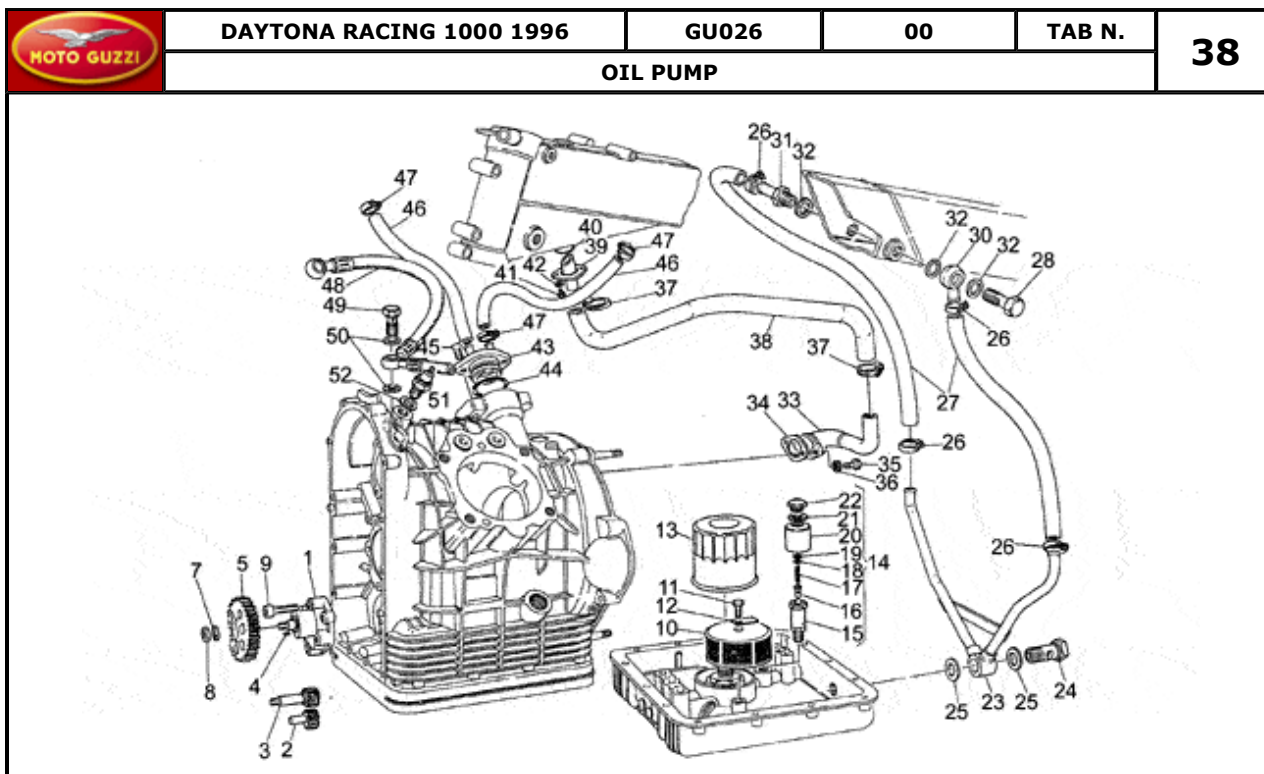

Pos.	Description	Year	I_M	Country	Version	Code	Q.ty	P.Cod.
1	Oil pump	-	-	-	-	GU30146401	1	
2	Oil pump gear	-	-	-	-	GU30148401	1	
3	Oil pump gear	-	-	-	-	GU30147801	1	
4	Transmission key	-	-	-	-	GU91701232	1	
5	Oil pump gear	-	-	-	-	GU30147701	1	
7	Washer	-	-	-	-	GU30147000	1	
8	Nut	-	-	-	-	GU92602308	1	
9	Screw	-	-	-	-	GU98622435	4	
10	Oil filter	-	-	-	-	GU14152200	1	
11	Hex screw M6X16	-	-	-	-	GU98054316	1	
12	Plate	-	-	-	-	GU95187006	1	
13	Oil filter	-	-	-	-	GU30153000	1	
14	Oil valve cpl.	-	-	-	-	GU30158201	1	
15	Valve body	-	-	-	-	GU30158701	1	
16	Piston	-	-	-	-	GU30150900	1	
17	Spring	-	-	-	-	GU94321079	1	
18	Washer 6,15x11x0,8	-	-	-	-	GU95004206	1	
19	Washer	-	-	-	-	GU30158900	1	
20	Cup	-	-	-	-	GU30158800	1	
21	Washer 18,25x24x1	-	-	-	-	GU18144350	1	
22	Plug	-	-	-	-	GU30159000	1	
23	Oil pipe	-	-	-	-	GU30154601	1	
24	Oil plug	-	-	-	-	GU30006601	1	
25	Gasket 20,1x28x2	-	-	-	-	GU95100709	2	
26	Hose clamp	-	-	-	-	GU12157900	2	
27	Fuel pipe	-	-	-	-	GU00823941110	1	
28	Bored screw	-	-	-	-	GU95990084	1	
30	Union	-	-	-	-	GU30156800	1	
31	Union	-	-	-	-	GU30158000	1	
32	Gasket	-	-	-	-	GU10154200	3	
33	Breather pipe	-	-	-	-	GU01007200	1	
34	Gasket	-	-	-	-	GU12007600	1	
35	Hex screw M6X20	-	-	-	-	GU98054320	2	
36	Washer 6,5x11x2	-	-	-	-	GU95120065	2