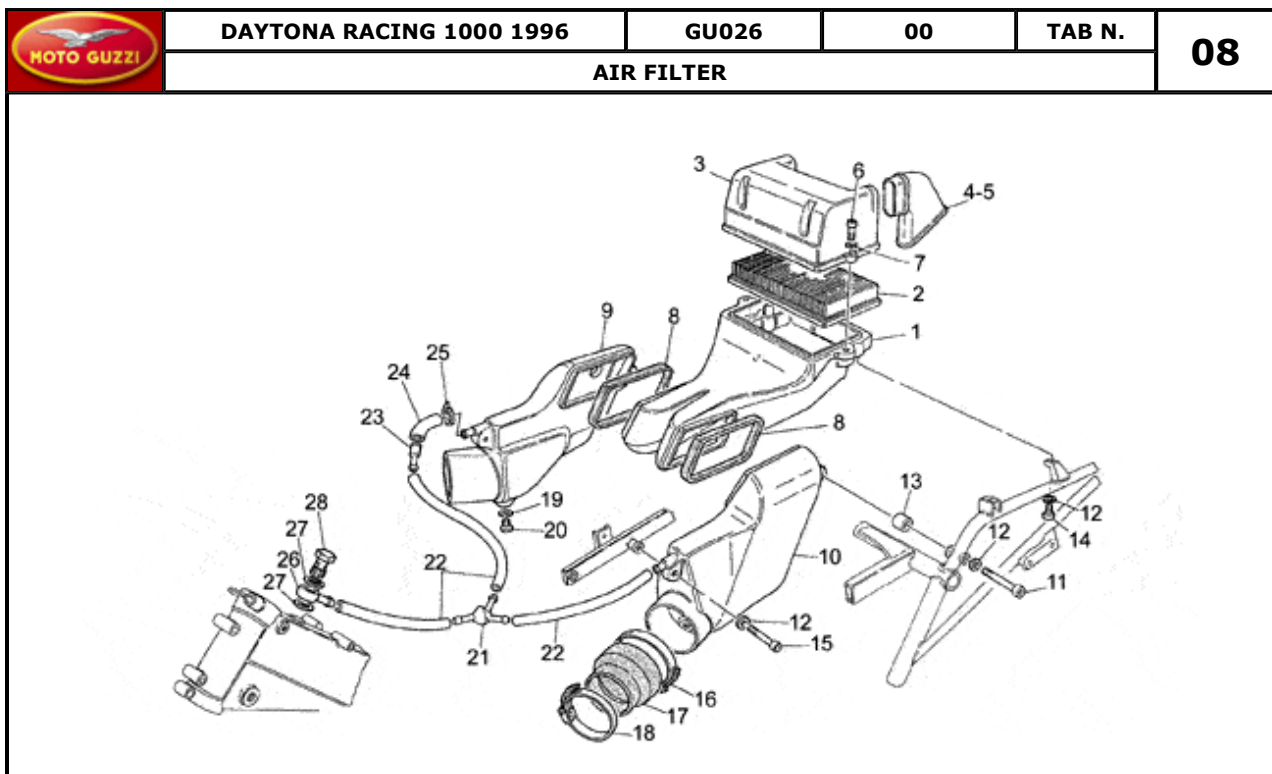

Pos.	Description	Year	I_M_	Country	Version	Code	Q.ty	P.Cod.
1	Air box	-	-	-	-	GU30114000	1	
2	Air filter	-	-	-	-	GU30113600	1	
3	Air filter cover	-	-	-	-	GU30113700	1	
4	LH air intake	-	-	-	-	GU30113402	1	
5	RH air intake	-	-	-	-	GU30113403	1	
6	Screw	-	-	-	-	GU98622320	2	
7	Washer	-	-	-	-	GU95001206	2	
8	Gasket	-	-	-	-	GU30113900	2	
9	RH cover	-	-	-	-	GU30113100	1	
10	LH cover	-	-	-	-	GU30113101	1	
11	Screw	-	-	-	-	GU98610350	2	
12	Washer 6,15x11x0,8	-	-	-	-	GU95004206	6	
13	Spacer	-	-	-	-	GU91180712	2	
14	Screw	-	-	-	-	GU98622312	2	
15	Screw M6x30	-	-	-	-	GU98610330	2	
16	Hose clamp	-	-	-	-	GU93305092	2	
17	Hose	-	-	-	-	GU30114800	2	
18	Hose clamp 62/82 mm	-	-	-	-	GU12548201	2	
19	Gasket 8,25x15x1	-	-	-	-	GU12154200	2	
20	Screw	-	-	-	-	GU98054412	2	
21	3-way union	-	-	-	-	GU29106860	1	
22	Pipe SAEJ30R9	-	-	-	-	GU00823952080	1	
23	Breather pipe union	-	-	-	-	GU30156300	2	
24	Pipe	-	-	-	-	GU00823948170	1	
25	Hose clamp 2,4x92	-	-	-	-	GU49609601	1	
26	Union	-	-	-	-	GU30107401	1	
27	Gasket	-	-	-	-	GU10154200	2	
28	Bored screw	-	-	-	-	GU95990084	1