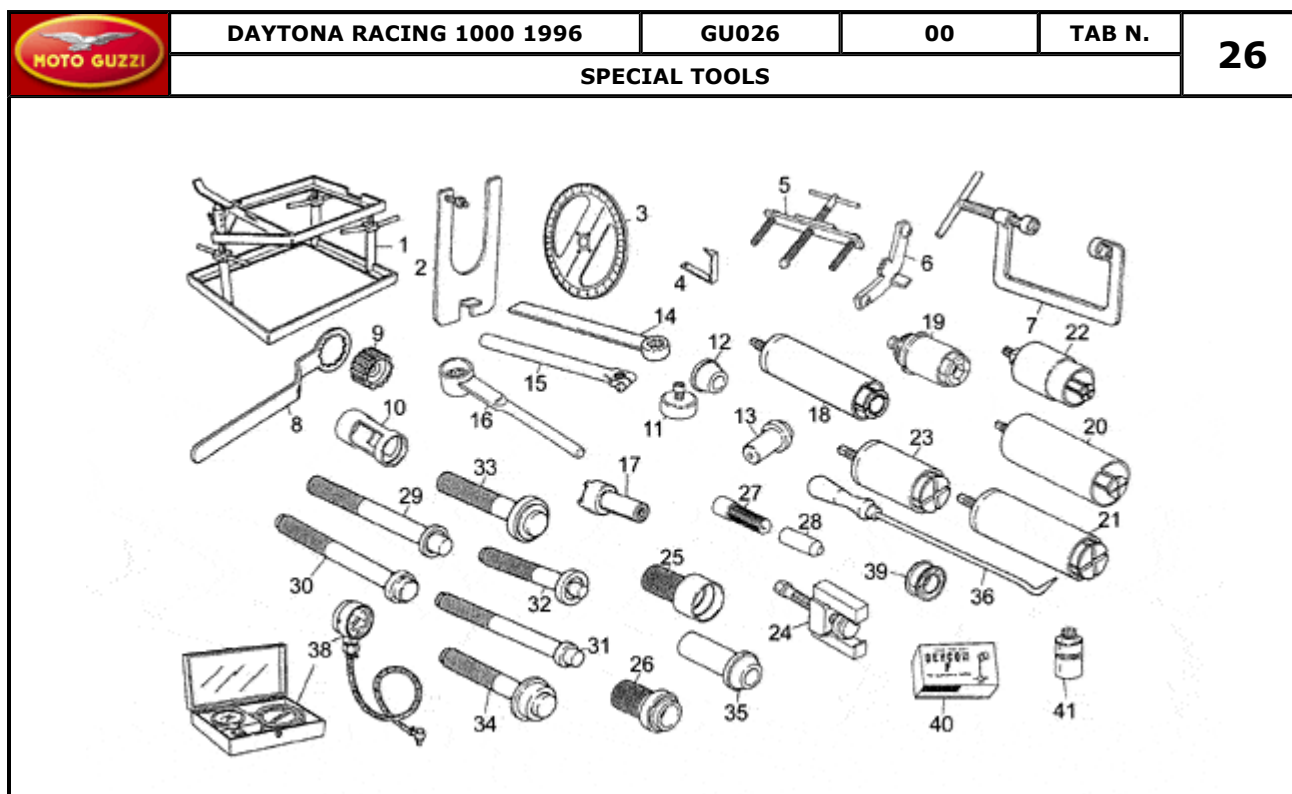

Pos.	Description	Year	I_M	Country	Version	Code	Q.ty	P.Cod.
1	Engine support	-	-	-	-	GU18912450	1	
2	Gearbox housing support	-	-	-	-	GU14929600	1	
3	Index plate tim.sett./ign.cont	-	-	-	-	GU19929600	1	
4	Arrow tim.set.ignition control	-	-	-	-	GU17947560	1	
5	Flange removal flywheel side	-	-	-	-	GU12913600	1	
6	Lock flywh.starter motor gear	-	-	-	-	GU12911801	1	
7	Valve removal and fitting	-	-	-	-	GU10907200	1	
8	Locking clutch internal body	-	-	-	-	GU30912810	1	
9	Tool for clutch assembly	-	-	-	-	GU30906510	1	
10	Clutch shaft disass.	-	-	-	-	GU12905900	1	
11	Seal ring onto flange fly.side	-	-	-	-	GU14927100	1	
12	Flange flywheel side	-	-	-	-	GU12912000	1	
13	Seal ring onto tim.syst.cover	-	-	-	-	GU14927200	1	
14	Transmis.shaft locking tool	-	-	-	-	GU12907100	1	
15	pre-selector tool	-	-	-	-	GU14928700	1	
16	Transmission shaft locking	-	-	-	-	GU14905400	1	
17	Key	-	-	-	-	GU14912603	1	
18	Roller bearing extractor	-	-	-	-	GU14913100	1	
19	Int. race extractor	-	-	-	-	GU14928500	1	
20	Clutch shaft bearing extractor	-	-	-	-	GU17949260	1	
21	Bearing ext. race extractor	-	-	-	-	GU17945060	1	
22	Ball bearing extractor	-	-	-	-	GU14907000	1	
23	Rollerball bear.trans.housing	-	-	-	-	GU12906900	1	
24	Bearing int. race extractor	-	-	-	-	GU17948360	1	
25	Internal race punch	-	-	-	-	GU17948460	1	
26	Bearing ext. race punch	-	-	-	-	GU17948860	1	
27	Internal ring punch	-	-	-	-	GU17945460	1	
28	Internal ring punch	-	-	-	-	GU14928600	1	
29	Punch ransmis.shaft bearing	-	-	-	-	GU14928900	1	
30	Punch seal front fork sleeve	-	-	-	-	GU14929100	1	
31	Roller bearing punch	-	-	-	-	GU14928800	1	
32	Ball bearing punch	-	-	-	-	GU14929000	1	
33	Oil seal punch	-	-	-	-	GU14929400	1