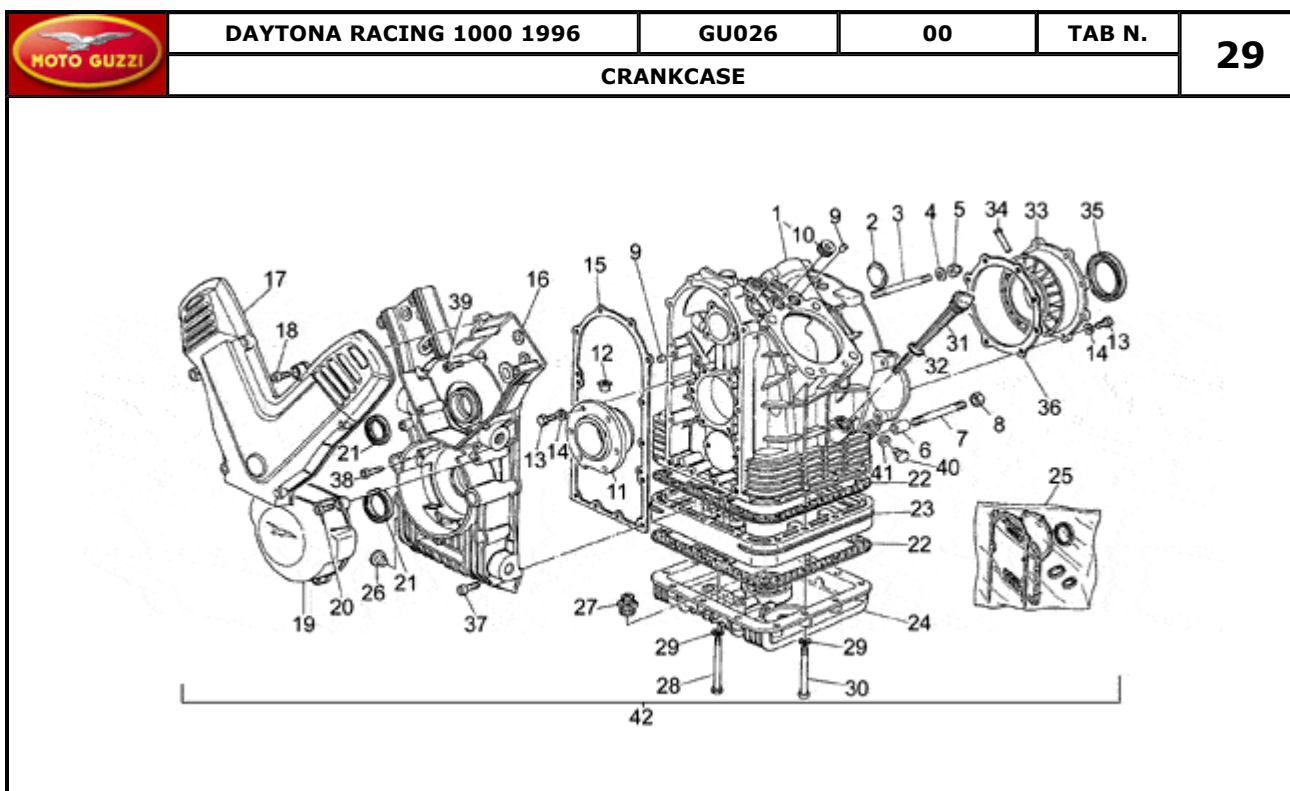

Pos.	Description	Year	I_M_	Country	Version	Code	Q.ty	P.Cod.
1	Crankcase	-	-	-	-	GU30000745	1	
2	Disc	-	-	-	-	GU12003900	1	
3	Stud bolt M8X66	-	-	-	-	GU96508066	4	
4	Washer	-	-	-	-	GU95004208	5	
5	Nut	-	-	-	-	GU92781081	2	
6	Coupling bush	-	-	-	-	GU12018900	2	
7	Stud bolt M8x75	-	-	-	-	GU96508075	2	
8	Nut M8X1,25	-	-	-	-	GU92602208	4	
9	Pin	-	-	-	-	GU95512081	4	
10	Plug	-	-	-	-	GU12065400	4	
11	Complete flange	-	-	-	std	GU14011900	1	
	Flange min.0,2 mm	-	-	-	M	GU14011901	1	
12	Pin	-	-	-	-	GU12012200	1	
13	Screw M8X25	-	-	-	-	GU98054425	14	
14	Spring washer 8x15x0,3	-	-	-	-	GU61270300	14	
15	Cover gasket	-	-	-	-	GU12001200	1	
16	Timing system cover	-	-	-	-	GU30001445	1	
17	Cover	-	-	-	-	GU30056800	1	
18	Screw	-	-	-	-	GU98612320	6	
19	Cover	-	-	-	-	GU30001600	1	
20	Hex socket screw M6X16	-	-	-	-	GU98622316	3	
21	Gasket ring 28x38x7	-	-	-	-	GU90402840	2	
22	Sump gasket	-	-	-	-	GU14003600	2	
23	Motor oil flange	-	-	-	-	GU30003245	1	
24	Motor oil cup	-	-	-	-	GU30003545	1	
25	Engine oil seal gasket kit	-	-	-	-	GU30998900	1	
26	Plug	-	-	-	-	GU30002100	1	
27	Union	-	-	-	-	GU30003800	1	
28	Screw	-	-	-	-	GU98052390	4	
29	Washer 6,15x11x0,8	-	-	-	-	GU95004206	18	
30	Screw	-	-	-	-	GU98620360	14	
31	Oil plug	-	-	-	-	GU30004910	1	
32	O-ring 17,86X2,62	-	-	-	-	GU90706178	1