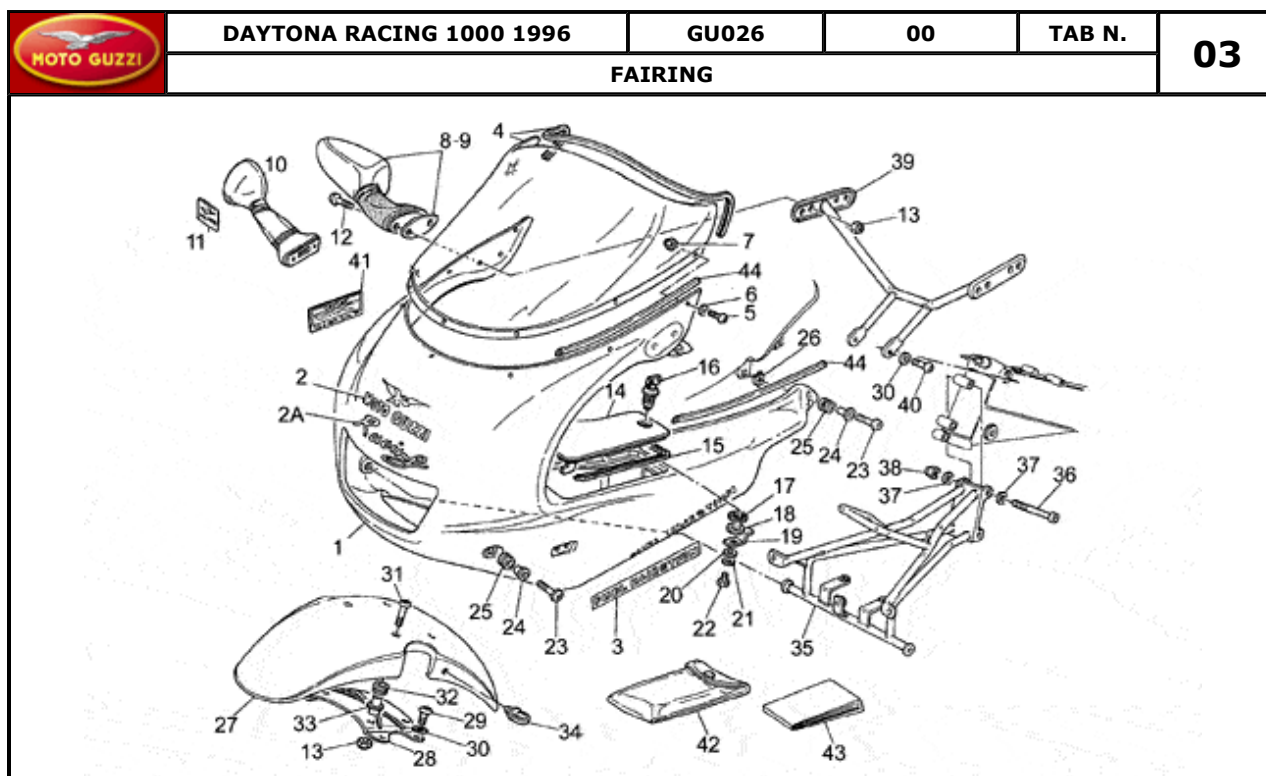

	DAYTONA RACING 1000 1996		GU026	00	TAB N.	01		
	SPECIAL TOOLS-FRONT FORK							
								
Pos.	Description	Year	I_M	Country	Version	Code	Q.ty	P.Cod.
1	Ext. register tool	-	-	-	-	GU30927800	1	
2	Shock plug seal tool	-	-	-	-	GU30927900	1	
3	Seal rings inside the fork	-	-	-	-	GU30949700	1	
4	Central stand	-	-	-	01900N	GU00979717	1	

DAYTONA RACING 1000 1996		GU026		00		TAB N.		02	
SPECIAL TOOLS-DAYTONA									
Pos.	Description	Year	I_M	Country	Version	Code	Q.ty	P.Cod.	
1	Camshaft turning tool	-	-	-	-	GU30927200	1		
2	Camshaft pulley tool	-	-	-	-	GU30927300	1		
3	Secondary shaft pulley tool	-	-	-	-	GU30927600	1		
4	Timing belt tensioner tool	-	-	-	-	GU30948600	1		
5	Comparator support	-	-	-	-	GU69907850	1		
6	Comparator head support	-	-	-	-	GU30948200	1		
7	Oil pump gear extractor	-	-	-	-	GU30948300	1		
8	Index plate hub	-	-	-	-	GU30949600	1		
9	Spark plug key	-	-	-	-	GU61901900	1		
10	Pin	-	-	-	-	GU30908400	1		