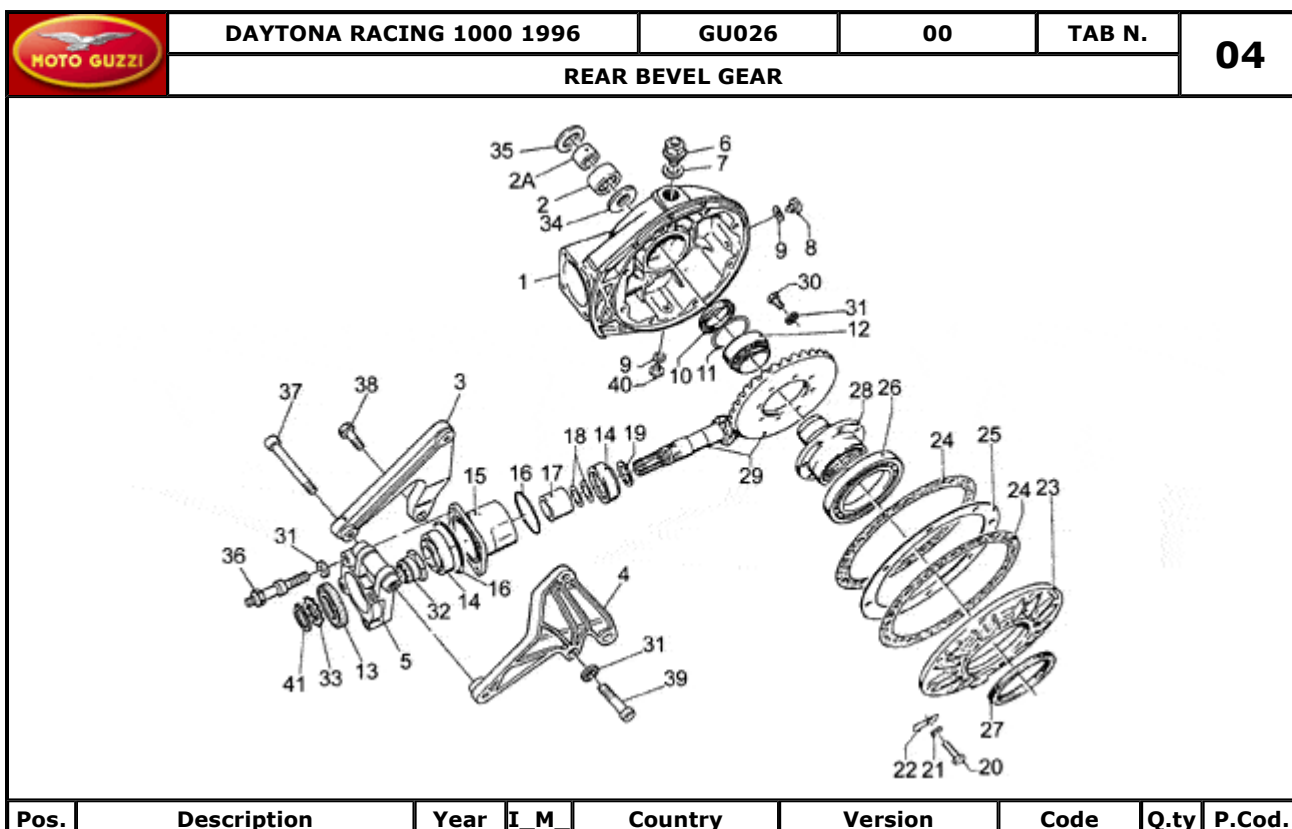

Pos.	Description	Year	I_M	Country	Version	Code	Q.ty	P.Cod.
1	Transmission	-	-	-	-	GU30350345	1	
2	Roller bearing	-	-	-	-	GU92252225	1	
	Ring	-	-	-	-	GU92259025	1	
3	Ext. plate	-	-	-	-	GU30351045	1	
4	Int. plate	-	-	-	-	GU30352145	1	
5	Support	-	-	-	-	GU30350945	1	
6	Oil plug	-	-	-	-	GU28351260	1	
7	Gasket 20,1x28x2	-	-	-	-	GU95100709	1	
8	Oil level plug	-	-	-	-	GU95980214	1	
9	Gasket	-	-	-	-	GU10528900	2	
10	Gasket ring	-	-	-	-	GU90403850	1	
11	Gasket ring	-	-	-	-	GU12351100	1	
12	Roller bearing 40x55x17	-	-	-	-	GU92254340	1	
13	Gasket ring	-	-	-	-	GU90403552	1	
14	Tap.roller bearing 25x5	-	-	-	-	GU92249227	2	
15	Flange	-	-	-	-	GU18352400	1	
16	Gasket 58,42x2,62	-	-	-	-	GU90706584	2	
17	Spacer	-	-	-	-	GU18355100	1	
18	Shim 0,1 mm	-	-	-	-	GU12355202	1	
	Shim 0,15 mm	-	-	-	-	GU12355203	1	
19	Spacer 1,8 mm	-	-	-	-	GU19355328	1	
	Spacer 1 mm	-	-	-	-	GU19355320	1	
	Spacer 1,1 mm	-	-	-	-	GU19355321	1	
	Spacer 1,2 mm	-	-	-	-	GU19355322	1	
	Spacer 1,3 mm	-	-	-	-	GU19355323	1	
	Spacer 1,4 mm	-	-	-	-	GU19355324	1	
	Spacer 1,5 mm	-	-	-	-	GU19355325	1	
	Spacer 1,6 mm	-	-	-	-	GU19355326	1	
	Spacer 1,9 mm	-	-	-	-	GU19355329	1	
	Spacer 1,7 mm	-	-	-	-	GU19355327	1	
20	Screw M8X25	-	-	-	-	GU98054425	6	
21	Spring washer 8x15x0,3	-	-	-	-	GU61270300	6	
22	Plate	-	-	-	-	GU95187008	6