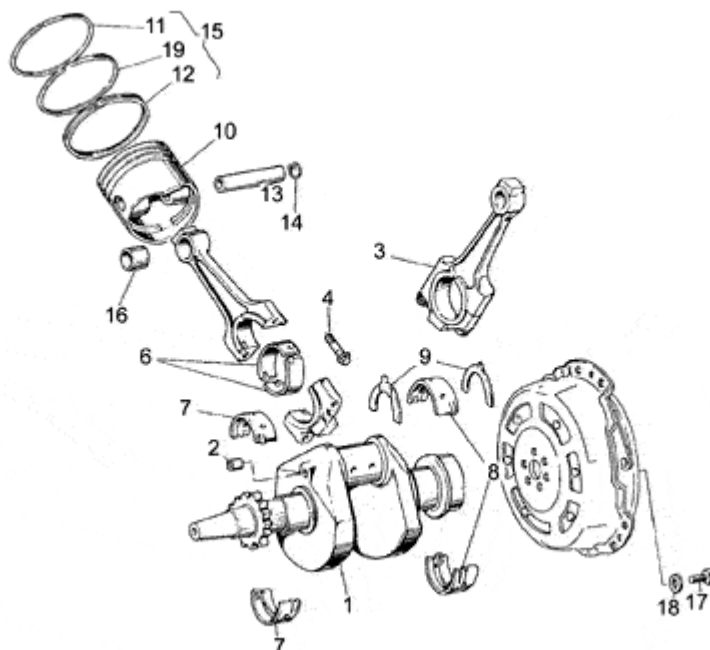

NTX 350 1987-1990	GU056	00	TAB N.	22
	DRIVE SHAFT				

Pos.	Description	Year	I_M	Country	Version	Code	Q.ty	P.Cod.
1	Drive shaft	-	-	-	-	GU31064100	1	
2	Plug	-	-	-	-	GU19065400	1	
3	Connecting rod	-	-	-	-	GU19061521	2	
4	Screw	-	-	-	-	GU19062221	4	
6	Bearing half-shell	-	-	-	-	GU19062022	4	
7	Front main half-bearing	-	-	-	-	GU19065623	2	
8	Rear main half-bearing	-	-	-	-	GU19066522	2	
9	Shoulder	-	-	-	-	GU31066480	2	
10	Piston	-	-	-	-	GU31060400	2	
11	Ring	-	-	-	-	GU19060750	4	
12	Scraper ring	-	-	-	-	GU27061080	2	
13	Piston pin	-	-	-	-	GU19061280	2	
14	Stop ring	-	-	-	-	GU19061320	4	
15	Pistonring set	-	-	-	-	GU27060680	2	
16	Bush	-	-	-	-	GU19061821	2	
17	Screw	-	-	-	-	GU19067700	6	
18	Washer 8,4X13X0,8	-	-	-	-	GU14615901	6	
19	Piston ring	-	-	-	-	GU27060880	2