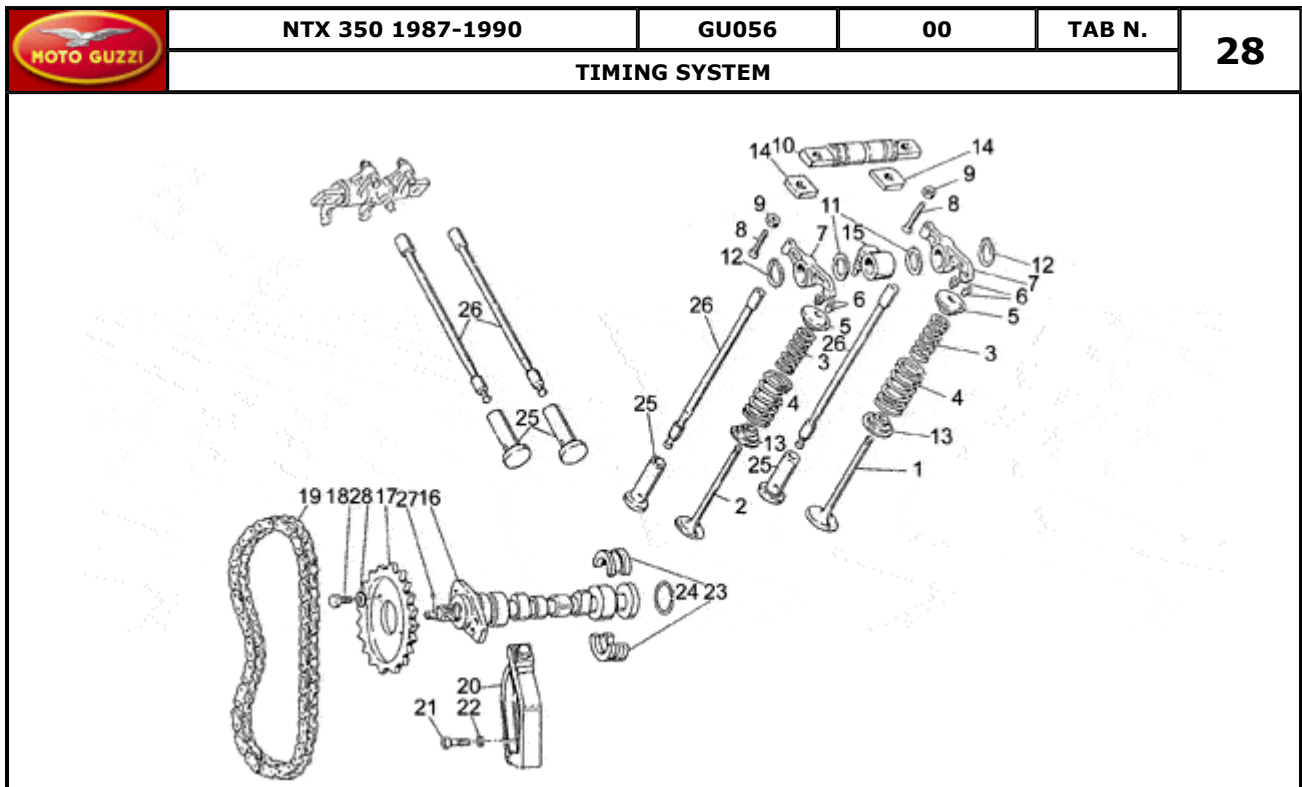

Pos.	Description	Year	I_M_	Country	Version	Code	Q.ty	P.Cod.
1	Intake valve	-	-	-	-	GU19036082	2	
2	Exhaust valve	-	-	-	-	GU19036183	2	
3	Spring	-	-	-	-	GU61037600	4	
4	Spring	-	-	-	-	GU61037500	4	
5	Upper cup	-	-	-	-	GU61038000	4	
6	Half-cone	-	-	-	-	GU61038100	8	
7	Rocker arm assy.	-	-	-	-	GU19030500	4	
8	Screw	-	-	-	-	GU19034000	4	
9	Nut M6x1	-	-	-	-	GU92602406	4	
10	Rocker shaft	-	-	-	-	GU19032080	2	
11	Thrust washer	-	-	-	-	GU19032380	4	
12	Circlip	-	-	-	-	GU90271018	4	
13	Lower cup	-	-	-	-	GU61037000	4	
14	Spacer	-	-	-	-	GU19032980	4	
15	Hose	-	-	-	-	GU19027500	2	
16	Camshaft	-	-	-	-	GU27053362	1	
17	Timing system gear	-	-	-	-	GU19054521	1	
18	Bolt	-	-	-	-	GU61054900	2	
19	Camshaft chain	-	-	-	-	GU19058021	1	
20	Chain stretching drive	-	-	-	-	GU19058220	1	
21	Screw	-	-	-	-	GU98822316	1	
22	Washer	-	-	-	-	GU95129115	1	
23	Sector	-	-	-	-	GU19055700	2	
24	Snap ring	-	-	-	-	GU90353029	1	
25	Tappet	-	-	-	-	GU19045861	4	
26	Rocker arm rod	-	-	-	-	GU31045000	4	
27	Roller	-	-	-	-	GU95512035	1	
28	Safety washer	-	-	-	-	GU23217800	2