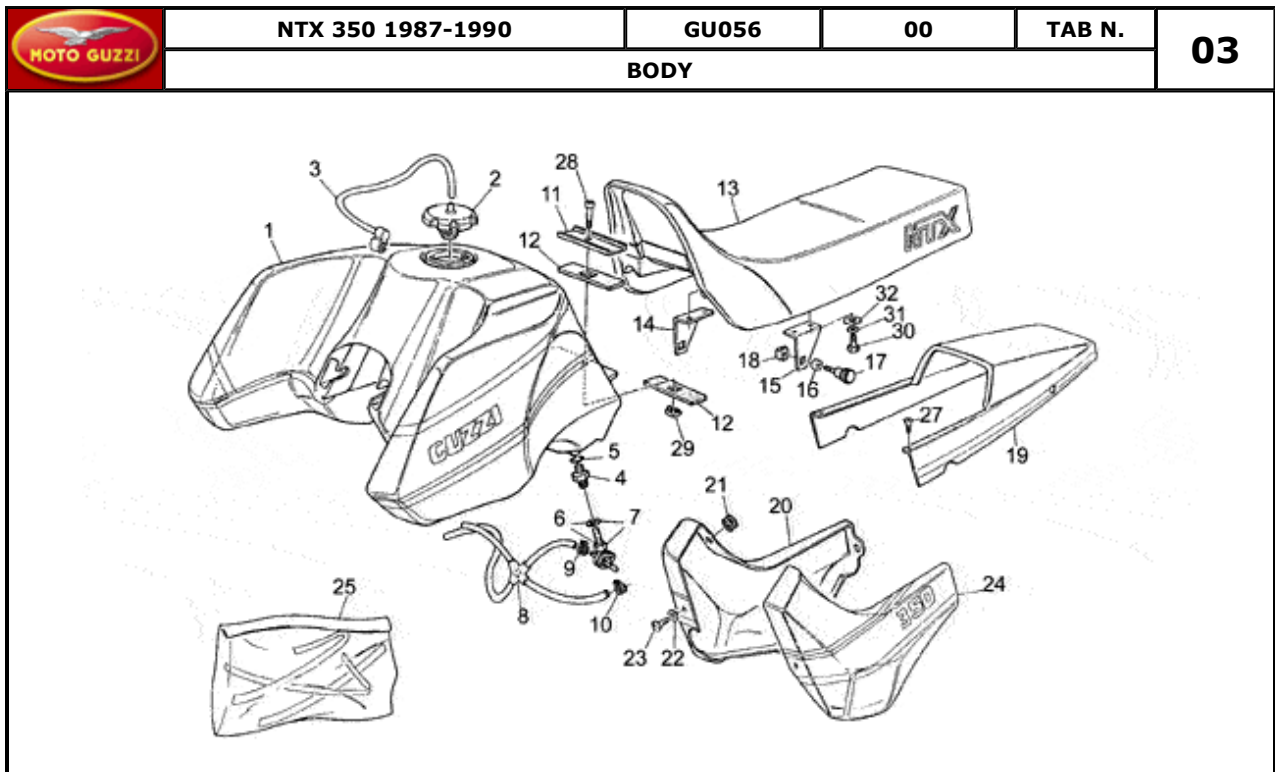

Pos.	Description	Year	I_M_	Country	Version	Code	Q.ty	P.Cod.
1	Fuel tank	-	-	-	-	gr GU271002151	1	
2	Fuel filler cap	-	-	-	-	GU66103915	1	
3	Breather pipe	-	-	-	-	GU66109715	1	
4	Union	-	-	-	-	GU66101815	2	
5	Ring	-	-	-	-	GU90706204	2	
6	RH fuel cock	-	-	-	-	GU27105410	1	
7	RH fuel cock	-	-	-	-	GU27105410	1	
8	Fuel pipe	-	-	-	-	GU29106500	1	
9	Hose clamp	-	-	-	-	GU61108400	2	
10	Hose clamp D9	-	-	-	-	GU61108500	2	
11	Plate	-	-	-	-	GU27103515	1	
12	Rubber spacer	-	-	-	-	GU27103415	2	
13	Saddle	-	-	-	-	GU27460515	1	
14	Clamp	-	-	-	-	GU27460910	1	
15	Clamp	-	-	-	-	GU27460911	1	
16	Spacer	-	-	-	-	GU91180605	2	
17	Knob	-	-	-	-	GU27462910	2	
18	Captive nut	-	-	-	-	GU92660601	21	
19	Rear fairing	-	-	-	-	gr GU274664101	1	
	Rear fairing	-	-	-	-	b-r GU27466416	1	
	Rear fairing	-	-	-	-	b-gg-r GU27466417	1	
	Rear fairing	-	-	-	-	b-g-n GU27466418	1	
20	RH side panel	-	-	-	-	gr GU274762151	1	
21	Rubber spacer	-	-	-	-	GU91551085	4	
22	Nylon washer 6X17X1	-	-	-	-	GU66478610	2	
23	Screw	-	-	-	-	GU98326016	2	
24	LH side panel	-	-	-	-	gr GU274763151	1	
25	Decal set	-	-	-	-	b GU27923315	1	
27	Screw	-	-	-	-	GU98250516	2	
28	Screw M8X30	-	-	-	-	GU98622430	1	
29	Captive nut	-	-	-	-	GU92660801	1	
30	Hex screw M6X16	-	-	-	-	GU98054316	4	
31	Notched washer	-	-	-	-	GU95021106	4	
32	Washer	-	-	-	-	GU95101140	4