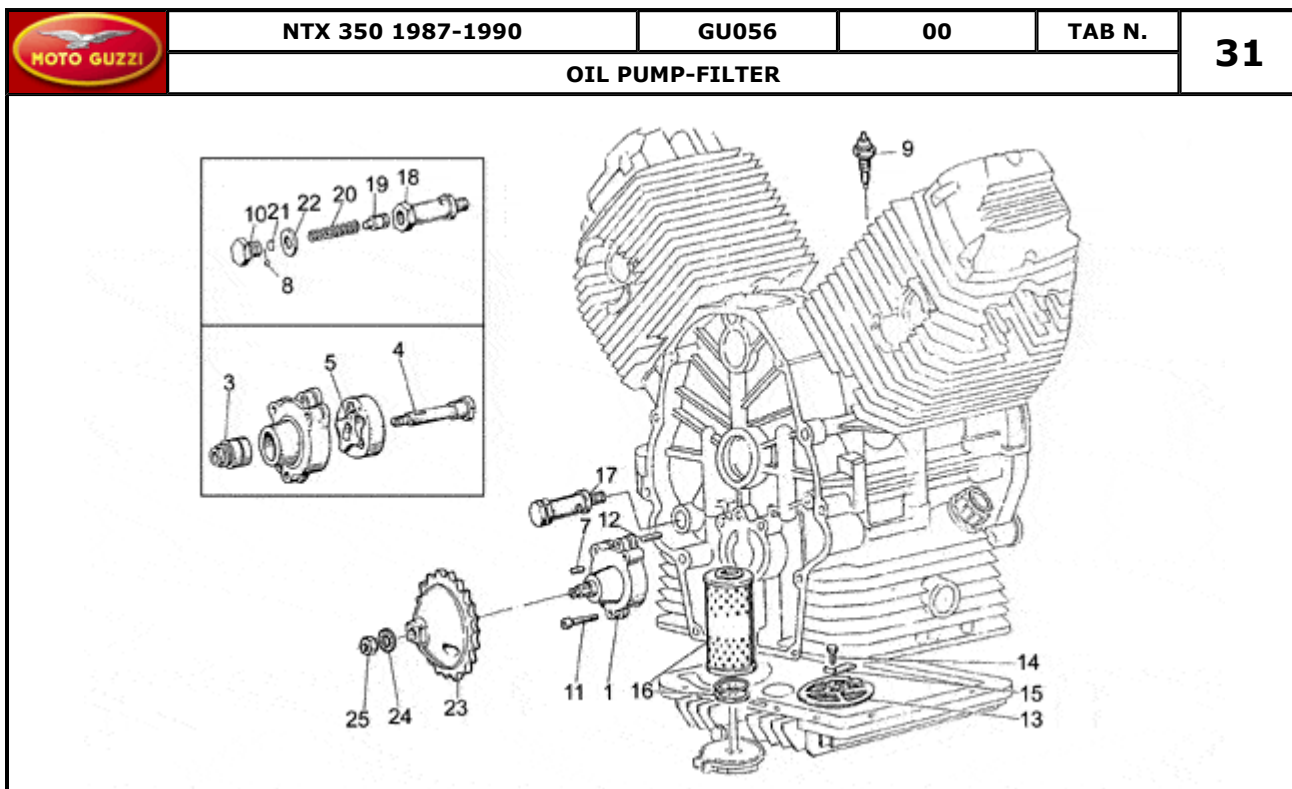

Pos.	Description	Year	I_M	Country	Version	Code	Q.ty	P.Cod.
1	Oil pump	-	-	-	-	GU19146422	1	
3	Roller bearing 10x22x20	-	-	-	-	GU92252210	1	
4	Oil pump shaft assy.	-	-	-	-	GU19147820	1	
5	Inner rotor	-	-	-	-	GU19148420	1	
7	Guide roller	-	-	-	-	GU92296726	1	
8	Ball	-	-	-	-	GU92295911	1	
9	Pressure sensor	-	-	-	02201N	GU31999581	1	
10	Plug	-	-	-	-	GU12159000	1	
11	Screw M6X35	-	-	-	-	GU98620335	3	
12	Pin	-	-	-	-	GU19018920	2	
13	Oil filter	-	-	-	-	GU19152200	1	
14	Screw	-	-	-	-	GU98054314	1	
15	Plate	-	-	-	-	GU95187006	1	
16	Oil filter	-	-	-	-	GU19153000	1	
17	Oil valve cpl.	-	-	-	-	GU10158201	1	
18	Valve body	-	-	-	-	GU10158701	1	
19	Piston	-	-	-	-	GU12150900	1	
20	Valve spring	-	-	-	-	GU94321072	1	
21	Bottom	-	-	-	-	GU12150700	1	
22	Washer 14,5X20X1	-	-	-	-	GU95100523	2	
23	Oil pump gear	-	-	-	-	GU19147721	1	
24	Washer 10,5x16x1	-	-	-	-	GU19149800	1	
25	Nut M10x1,25	-	-	-	-	GU92602510	1