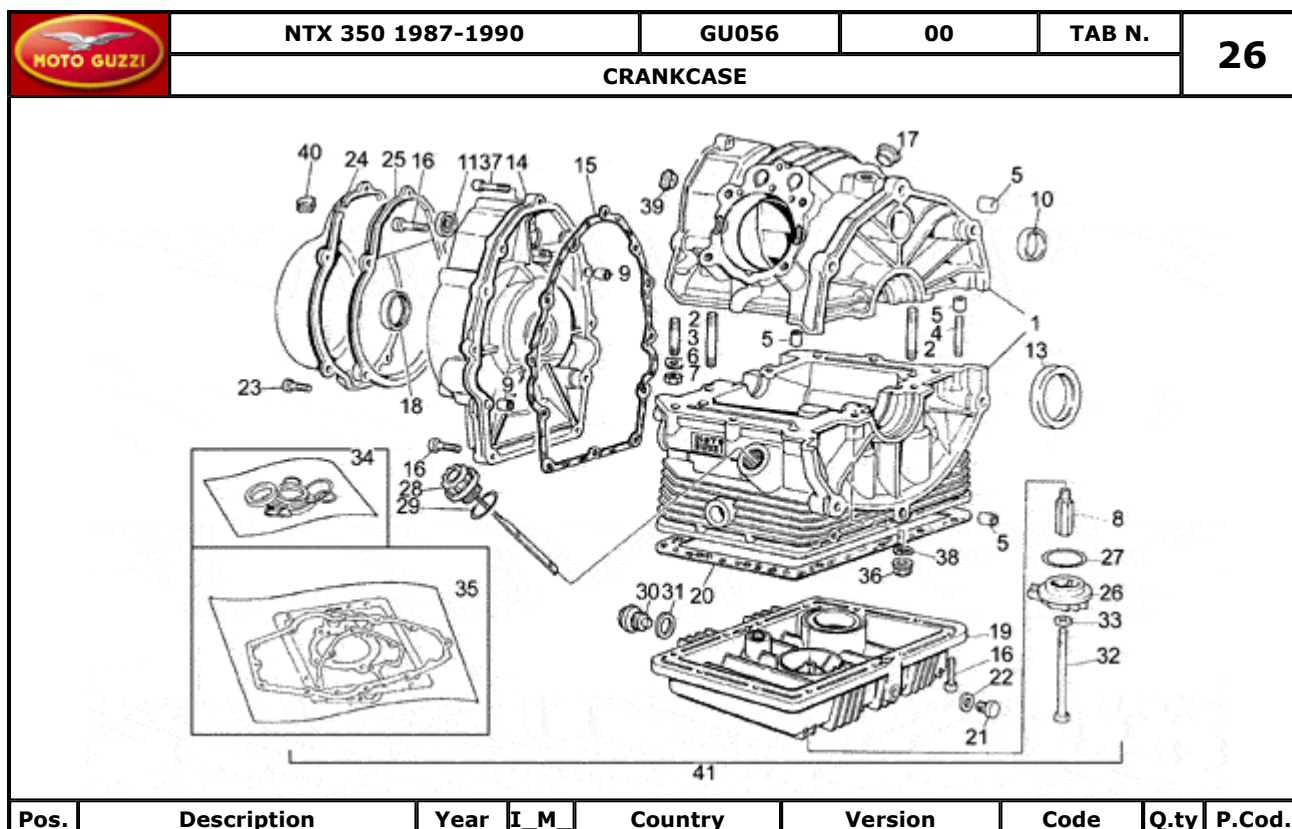

Pos.	Description	Year	I_M_	Country	Version	Code	Q.ty	P.Cod.
1	Crankcase	-	-	-	-	GU31000100	1	
2	Stud bolt	-	-	-	-	GU96451560	4	
3	Stud bolt	-	-	-	-	GU96451430	4	
4	Stud bolt	-	-	-	-	GU96508055	2	
5	Bush	-	-	-	-	GU19015020	4	
6	Spring washer 8x15x0,3	-	-	-	-	GU61270300	6	
7	Nut	-	-	-	-	GU92601208	6	
8	Union	-	-	-	-	GU19003800	1	
9	Bush 6,6x9x13	-	-	-	-	GU19002020	2	
10	Plug	-	-	-	-	GU19016320	1	
11	Gasket ring	-	-	-	-	GU90401530	1	
13	Gasket ring	-	-	-	-	GU90405367	1	
14	Timing system cover	-	-	-	-	GU31001431	1	
15	Gasket	-	-	-	-	GU19001200	1	
16	Screw	-	-	-	-	GU98610325	22	
17	Plug	-	-	-	-	GU19017120	1	
18	Gasket ring 28x38x7	-	-	-	-	GU90402840	1	
19	Motor oil cup	-	-	-	-	GU23003510	1	
20	Gasket	-	-	-	-	GU19003602	1	
21	Oil plug	-	-	-	-	GU95980213	1	
22	Gasket	-	-	-	-	GU10528900	1	
23	Hex socket screw M6x18	-	-	-	-	GU98610335	5	
24	Cover	-	-	-	-	GU27001636	1	
25	Flange	-	-	-	-	GU27001136	1	
26	Plug	-	-	-	-	GU31003431	1	
27	O-ring	-	-	-	-	GU90706444	1	
28	Oil filler plug	-	-	-	-	GU19004920	1	
29	Gasket ring	-	-	-	-	GU90706282	1	
30	Oil filler plug	-	-	-	-	GU28004950	1	
31	Gasket 20,1x28x2	-	-	-	-	GU95100709	1	
32	Bolt	-	-	-	-	GU98072490	1	
33	Gasket 8,25x15x1	-	-	-	-	GU12154200	1	
34	Oil seals - set	-	-	-	-	GU31999565	1