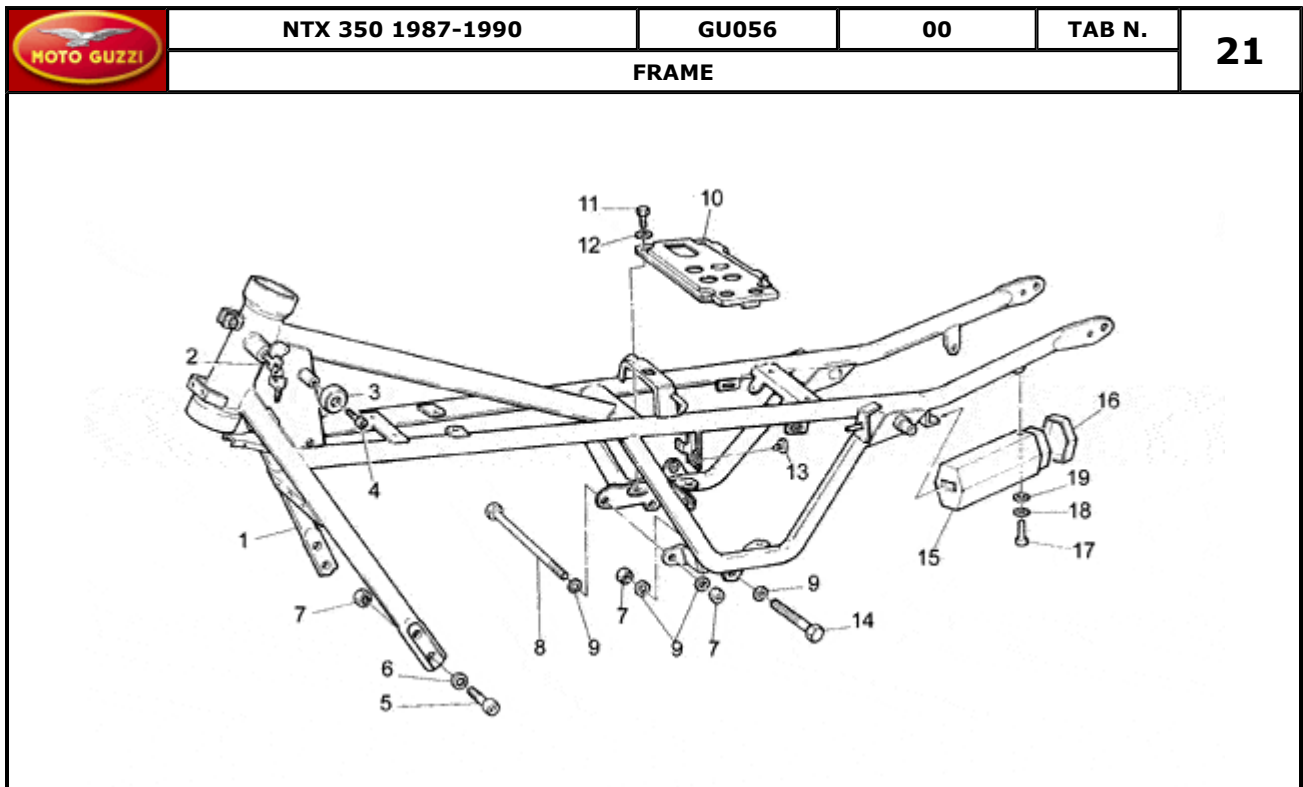

Pos.	Description	Year	I_M_	Country	Version	Code	Q.ty	P.Cod.
1	Frame	-	-	-	-	gr GU274001151	1	
2	Lock	-	-	-	-	GU19782520	1	
3	Rubber spacer	-	-	-	-	GU66103415	2	
4	Screw	-	-	-	-	GU98622420	2	
5	Screw	-	-	-	-	GU98612525	4	
6	Washer	-	-	-	-	GU95120105	4	
7	Nut	-	-	-	-	GU92601210	7	
8	Screw	-	-	-	-	GU98110202	1	
9	Washer	-	-	-	-	GU95007210	6	
10	Plate	-	-	-	-	GU27418215	1	
11	Hex screw M8X16	-	-	-	-	GU98054416	4	
12	Washer	-	-	-	-	GU95000208	4	
13	Drift	-	-	-	-	GU19705900	2	
14	Hex screw M10X55	-	-	-	-	GU98072555	2	
15	Tool kit box	-	-	-	-	GU27914515	1	
16	Cover	-	-	-	-	GU27914615	1	
17	Screw M6x10	-	-	-	-	GU98822310	1	
18	Washer 6,2X18X1	-	-	-	-	GU95100118	1	
19	Rubber spacer	-	-	-	-	GU93110060	1