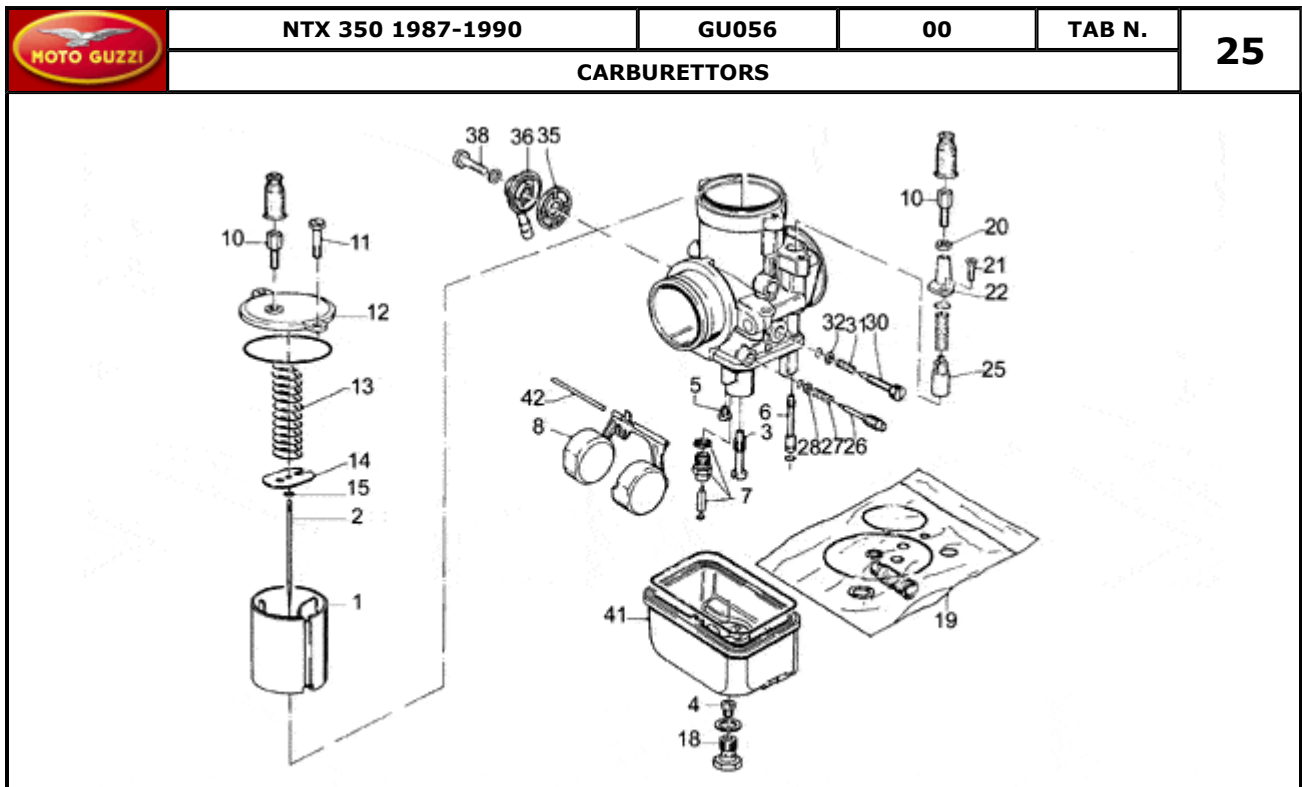

Pos.	Description	Year	I_M	Country	Version	Code	Q.ty	P.Cod.
1	Gas valve 30	-	-	-	-	GU27934820	2	
2	Conical pin 19-2a	-	-	-	-	GU23937710	2	
3	Needle valve	-	-	-	-	GU27935520	2	
4	Main jet	-	-	-	-	GU17935767	2	
5	Idle jet 42	-	-	-	-	GU23935910	2	
6	Starter jet 60	-	-	-	-	GU19936000	2	
7	Needle valve	-	-	-	-	GU19934600	2	
8	Float gr.9,5	-	-	-	-	GU27934315	2	
10	Wire tensioner screw	-	-	-	-	GU12937200	2	
11	Screw	-	-	-	-	GU14934650	2	
12	Cover	-	-	-	-	GU19935080	2	
13	Gas valve return spring	-	-	-	-	GU19937180	2	
14	Plate	-	-	-	-	GU19938580	2	
15	Conical pin clip	-	-	-	-	GU65933600	2	
18	Plug with OR	-	-	-	-	GU10933700	2	
19	Gaskets set	-	-	-	-	GU19939980	2	
20	Nut	-	-	-	-	GU19938880	4	
21	Screw	-	-	-	-	GU13937900	2	
22	Starter device cover	-	-	-	-	GU17937450	2	
25	Starter valve	-	-	-	-	GU13937800	2	
26	Adj.min.eng.speed screw	-	-	-	-	GU13936200	2	
27	Spring	-	-	-	-	GU13936300	2	
28	Flat washer	-	-	-	-	GU65933700	2	
30	Gas valve adjuster screw	-	-	-	-	GU13936600	2	
31	Spring	-	-	-	-	GU13936700	2	
32	Flat washer	-	-	-	-	GU14931650	2	
35	Fuel filter	-	-	-	-	GU43934000	2	
36	Fuel pipe union cap	-	-	-	-	GU13934600	2	
38	Cap fixing screw	-	-	-	-	GU10934900	2	
41	Aluminium float chamber	-	-	-	-	GU19934480	2	
	Float chamber plastica	-	-	-	03399N	GU31934460	2	
42	Float pin	-	-	-	-	GU13933100	2