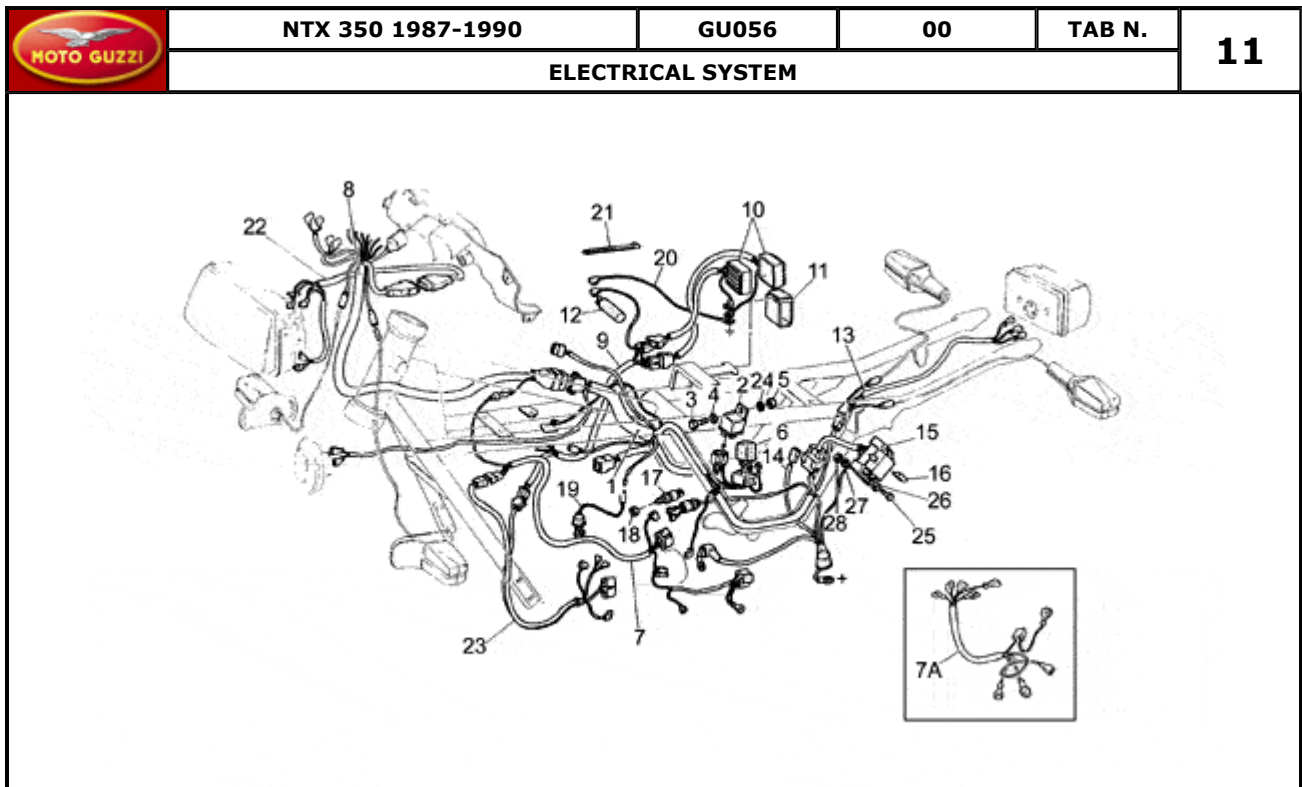

Pos.	Description	Year	I_M	Country	Version	Code	Q.ty	P.Cod.
	Alternator-regulator wiring	-	-	-	S	GU27725820	1	
1	Electrical system	-	-	-	-	GU27747115	1	
2	Starter relay	-	-	-	-	GU19732500	1	
3	Screw	-	-	-	-	GU98054212	2	
4	Washer	-	-	-	-	GU95000205	2	
5	Nut	-	-	-	-	GU92602205	2	
6	Flasher unit	-	-	-	-	GU28750561	1	
7	Alternator-regulator wiring	-	-	-	B	GU27725810	1	
8	Dashboard cable	-	-	-	-	GU27747215	1	
9	Ignition harness	-	-	-	-	GU27722115	1	
10	Electronic control unit	-	-	-	-	GU23721494	2	
11	Flexible support	-	-	-	-	GU27723835	2	
12	Capacitor	-	-	-	-	GU27710435	1	
13	Taillight wiring harn.	-	-	-	-	GU62747320	1	
14	Wire	-	-	-	-	GU27747815	1	
15	Fuse holder box	-	-	-	-	GU30743000	1	
16	Fuse 15A	-	-	-	-	GU28742560	6	
17	Brake light switch	-	-	-	-	GU39741150	1	
18	Nut	-	-	-	-	GU92700071	2	
19	Neutral indicator extension	-	-	-	-	GU19724560	1	
20	Wire	-	-	-	-	GU18759550	1	
21	Hose clamp 3,6x20,6	-	-	-	-	GU14609650	1	
	Hose clamp	-	-	-	-	GU61609630	1	
22	Headlight wiring w/harness	-	-	-	-	GU14747455	1	
23	Alternator wiring BOSCH	-	-	-	B	GU23726300	1	
24	Notched washer	-	-	-	-	GU95021105	2	
25	Screw	-	-	-	-	GU98054216	2	
26	Washer 5,25x14x1,5	-	-	-	-	GU95100059	2	
27	Washer	-	-	-	-	GU95000205	2	
28	Nut	-	-	-	-	GU92630205	2