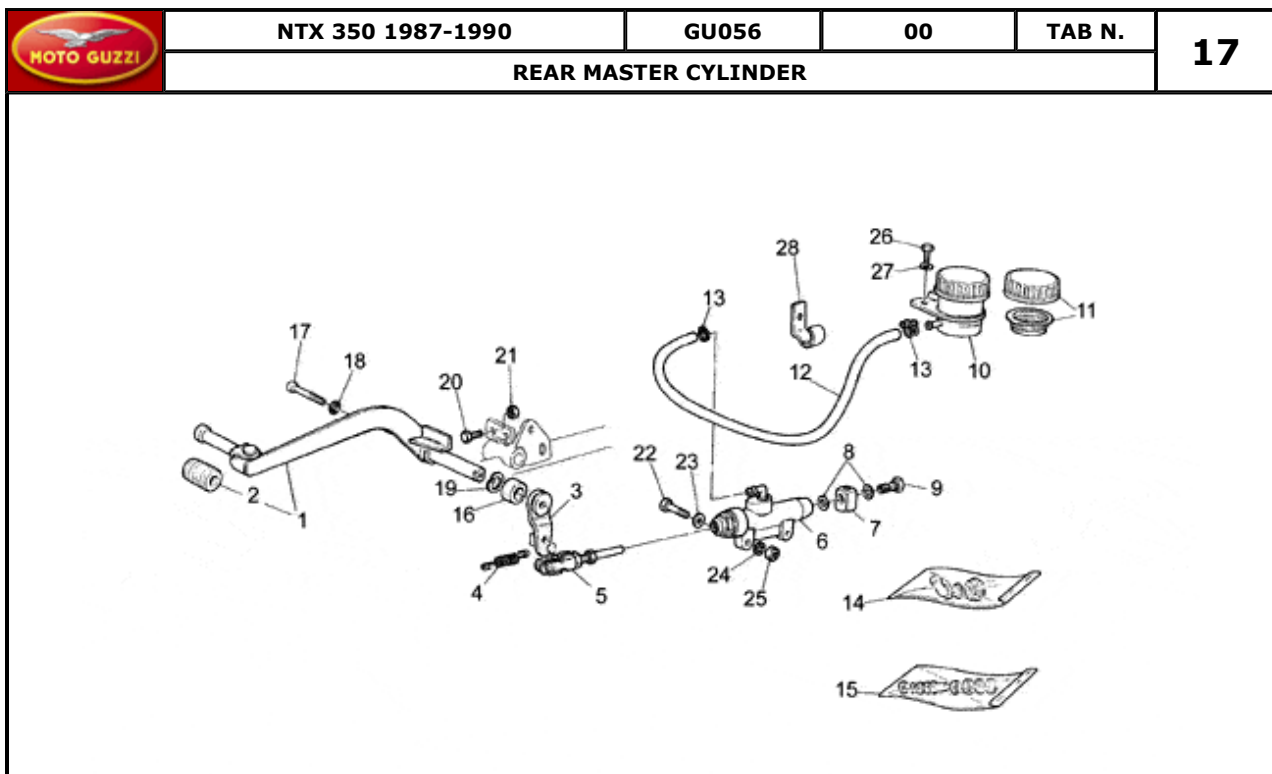

Pos.	Description	Year	I_M_	Country	Version	Code	Q.ty	P.Cod.
1	Brake lever	-	-	-	-	GU27677015	1	
2	Rubber spacer	-	-	-	-	GU30251025	1	
3	Lever	-	-	-	-	GU27667515	1	
4	Spring	-	-	-	-	GU27667615	1	
5	Pump rod	-	-	-	-	GU27675015	1	
6	Rear master cylinder	-	-	-	-	GU27667015	1	
7	Union	-	-	-	-	GU27668015	1	
8	Gasket	-	-	-	-	GU25656100	2	
9	Oil pipe screw	-	-	-	-	GU95990027	1	
10	Brake oil tank	-	-	-	-	GU65663500	1	
11	Tank cap	-	-	-	-	GU17661052	1	
12	Rear brake hose	-	-	-	-	GU00823950050	1	
13	Hose clamp	-	-	-	-	GU19157800	2	
14	Rear brake pump union	-	-	-	-	GU27659515	1	
15	Brake m.cyl seals rev. kit	-	-	-	-	GU27659375	1	
16	Spacer	-	-	-	-	GU27250715	1	
17	Screw M6X45	-	-	-	-	GU98620345	1	
18	Washer 6,4x10x0,7	-	-	-	-	GU14217901	1	
19	Spring washer	-	-	-	-	GU95129260	1	
20	Screw	-	-	-	-	GU98074320	1	
21	Nut	-	-	-	-	GU92601206	1	
22	Screw	-	-	-	-	GU98072330	2	
23	Washer	-	-	-	-	GU95000206	2	
24	Notched washer	-	-	-	-	GU95021106	2	
25	Nut	-	-	-	-	GU92601206	2	
26	Screw	-	-	-	-	GU98054214	2	
27	Washer 5,25x14x1,5	-	-	-	-	GU95100059	2	
28	Hose clamp	-	-	-	-	GU19718000	2