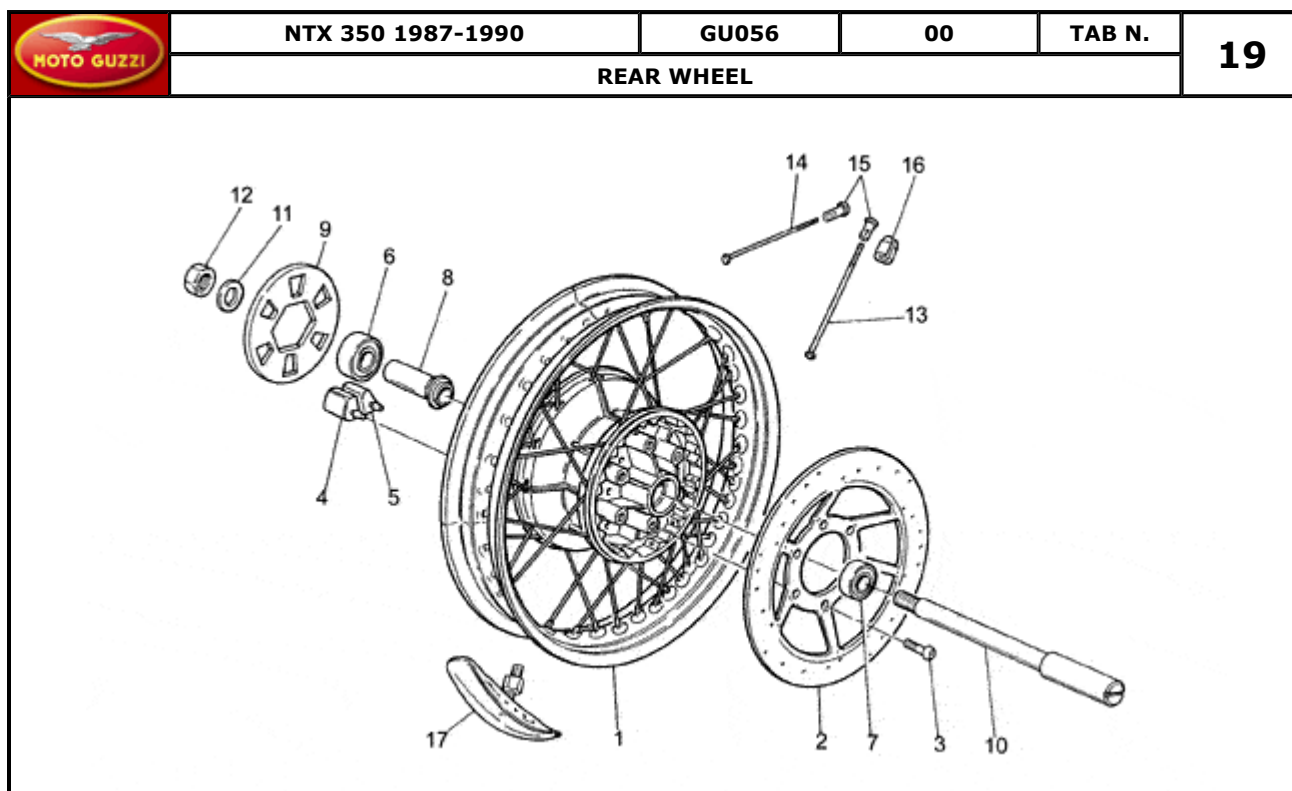

Pos.	Description	Year	I_M_	Country	Version	Code	Q.ty	P.Cod.
1	Rear wheel	-	-	-	-	o	GU27630611	1
	Rear wheel	-	-	-	-	gg	GU27630610	1
2	Brake disc	-	-	-	-	-	GU31613335	1
3	Screw	-	-	-	-	-	GU98230825	6
4	RH rubber coupling	-	-	-	-	-	GU19632501	6
5	LH rubber coupling	-	-	-	-	-	GU19632502	6
6	Bearing	-	-	-	-	-	GU92204218	1
7	Bearing	-	-	-	-	-	GU92204217	1
8	Spacer	-	-	-	-	-	GU27633910	1
9	Spacer	-	-	-	-	-	GU27356910	1
10	Rear wheel spindle	-	-	-	-	-	GU27633310	1
11	Washer	-	-	-	-	-	GU14634400	1
12	Nut M6X1,5	-	-	-	-	-	GU92602316	1
13	Rear wheel spoke, long	-	-	-	-	-	GU27631410	18
14	Rear wheel spoke, short	-	-	-	-	-	GU27631110	18
15	Nipples	-	-	-	-	-	GU27611710	36
16	Counterweight 10 gr.	-	-	-	-	-	GU27616110	1
	Counterweight 15 gr.	-	-	-	-	-	GU27616111	1
	Counterweight 20 gr.	-	-	-	-	-	GU27616112	1
	Counterweight 30 gr.	-	-	-	-	-	GU27616113	1
17	Inner tube fastener	-	-	-	-	-	GU27619110	1