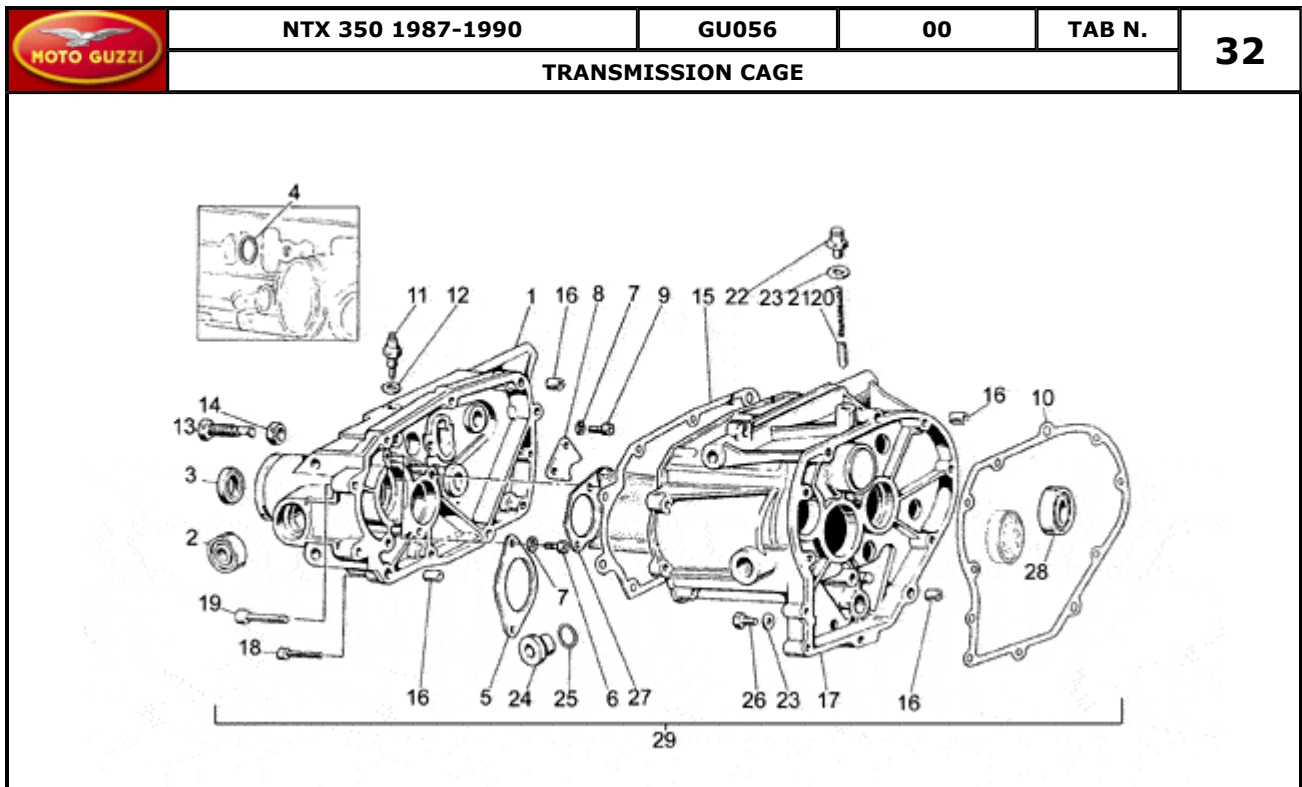

Pos.	Description	Year	I_M	Country	Version	Code	Q.ty	P.Cod.
1	Box cover	-	-	-	-	GU31200801	1	
2	Bearing 15x35x11	-	-	-	-	GU92204215	2	
3	Gasket ring 28x40x7	-	-	-	-	GU90402841	1	
4	O-ring 13,95x2,92	-	-	-	-	GU90706140	1	
5	Plate	-	-	-	-	GU19213820	1	
6	Screw	-	-	-	-	GU98622314	4	
7	Washer 6,4x10x0,7	-	-	-	-	GU14217901	6	
8	Plate	-	-	-	-	GU19235800	1	
9	Screw	-	-	-	-	GU98622314	2	
10	Gasket	-	-	-	-	GU19200320	1	
11	Sensor	-	-	-	-	GU19207220	1	
12	Gasket 8,25x15x1	-	-	-	-	GU12154200	1	
13	Screw M12x1,25	-	-	-	-	GU19237800	1	
14	Low nut M12x1,25	-	-	-	-	GU92602512	1	
15	Gasket	-	-	-	-	GU19201120	1	
16	Bush 6,6x9x13	-	-	-	-	GU19002020	4	
17	Transmission cage	-	-	-	-	GU31200201	1	
18	Screw M6x30	-	-	-	-	GU98610330	7	
19	Screw	-	-	-	-	GU98610435	4	
20	Pawl	-	-	-	-	GU55234700	1	
21	Lever return spring	-	-	-	-	GU94321067	1	
22	Breather plug	-	-	-	-	GU31206500	1	
23	Gasket	-	-	-	-	GU10528900	2	
24	Oil filler plug	-	-	-	-	GU31351200	1	
25	O-ring 20,24x2,62	-	-	-	-	GU90706203	1	
26	Oil plug	-	-	-	-	GU95980213	1	
27	Oil bulhead	-	-	-	-	GU19208220	1	
28	Ball bearing 20x42x12	-	-	-	-	GU92201120	1	
29	Transmission assy and housing	-	-	-	-	GU27991515	1