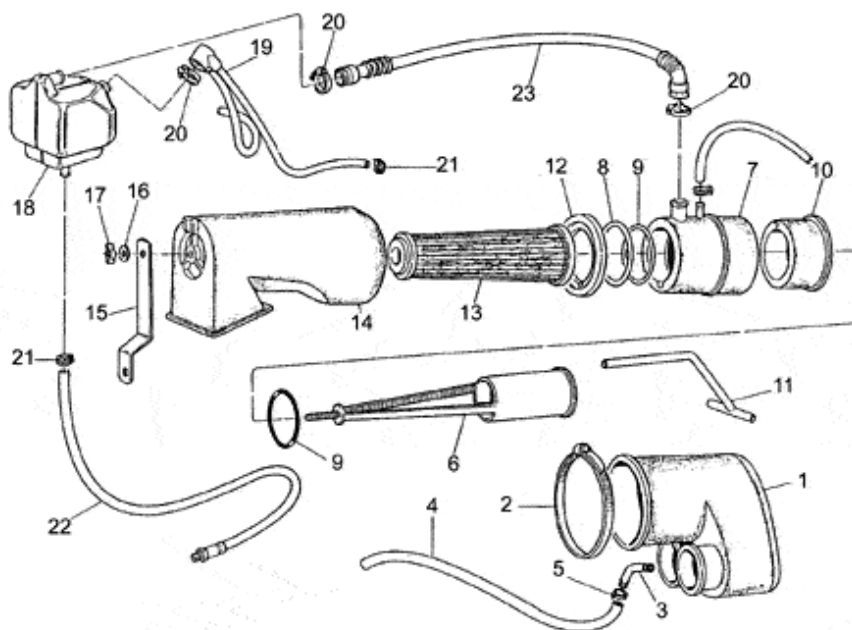

NTX 350 1987-1990	GU056	00	TAB N.	08
	AIR FILTER				

Pos.	Description	Year	I_M_	Country	Version	Code	Q.ty	P.Cod.
1	Intake manifold	-	-	-	-	GU19114300	1	
2	Hose clamp	-	-	-	-	GU93305092	1	
3	Pipe	-	-	-	-	GU17114650	1	
4	Rubber pipe 5X9	-	-	-	-	GU00823944050	1	
5	Hose clamp 3,6x20,6	-	-	-	-	GU14609650	1	
6	Air filter support	-	-	-	-	GU19155775	1	
7	Front hose	-	-	-	-	GU19156701	1	
8	Gasket	-	-	-	-	GU19113900	1	
9	Gasket ring	-	-	-	-	GU90706552	2	
10	Rear hose	-	-	-	-	GU19156900	1	
11	Breather pipe	-	-	-	-	GU19156001	1	
12	Ring	-	-	-	-	GU17113450	1	
13	Air filter	-	-	-	-	GU17113651	1	
14	Filter cover	-	-	-	-	GU17114050	1	
15	Support plate	-	-	-	-	GU27114120	1	
16	Washer 5,25x14x1,5	-	-	-	-	GU95100059	1	
17	Nut	-	-	-	-	GU92670305	1	
18	Housing	-	-	-	-	GU31153481	1	
19	Breather	-	-	-	-	GU27159661	1	
20	Hose clamp	-	-	-	-	GU93305018	3	
21	Hose clamp	-	-	-	-	GU61108400	3	
22	Breather	-	-	-	-	GU27159360	1	
23	Pipe	-	-	-	-	GU27157420	1