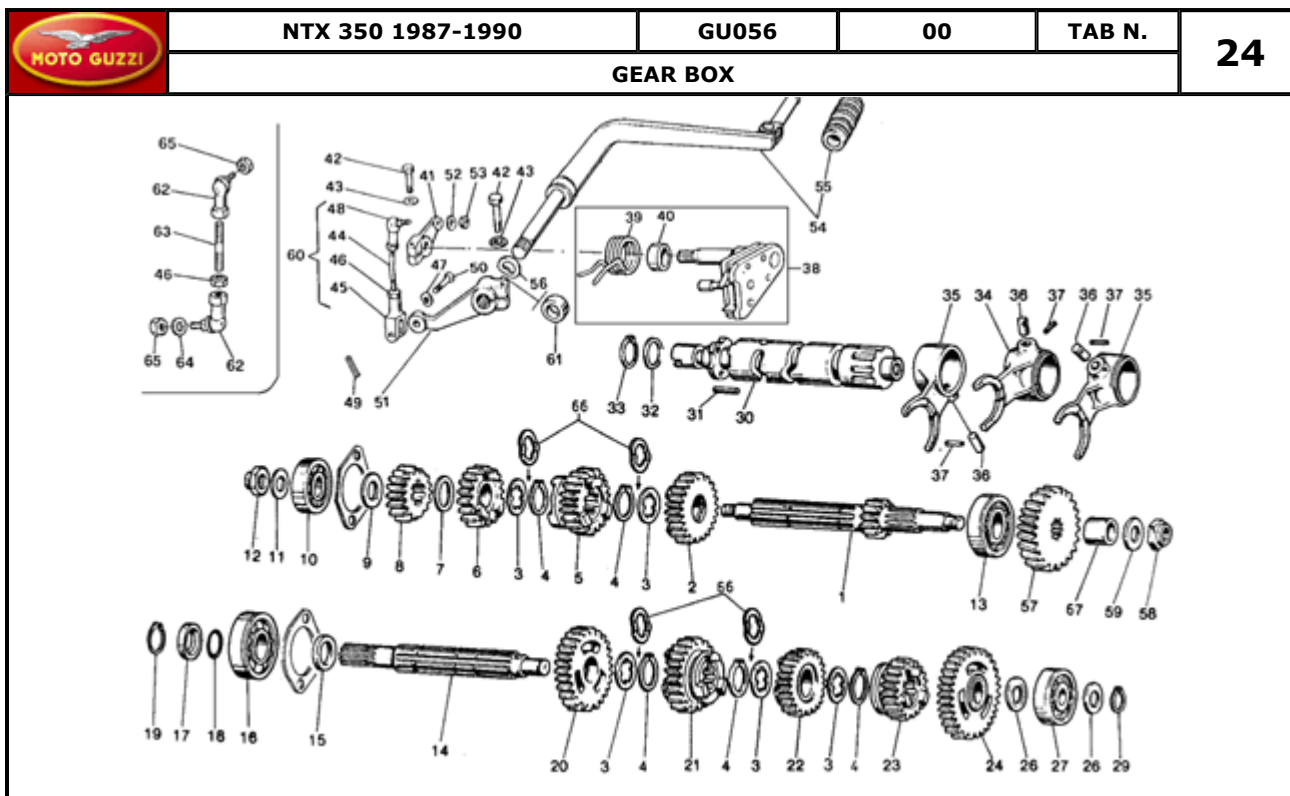

Pos.	Description	Year	I_M	Country	Version	Code	Q.ty	P.Cod.
1	Primary gear shaft Z=11	-	-	-	-	GU19210520	1	
2	Gear 5a AS Z=22	-	-	-	-	GU19212020	1	
3	Thrust washer mm1	-	-	-	-	GU19215420	5	
4	Circlip	-	-	-	-	GU90271220	5	
5	Gear 4a AS Z=22	-	-	-	-	GU19211820	1	
6	Gear 3a AS Z=18	-	-	-	-	GU19211420	1	
7	Thrust washer	-	-	-	-	GU19214620	1	
8	Gear	-	-	-	-	GU19211320	1	
9	Washer	-	-	-	-	GU19212800	1	
10	Ball bearing	-	-	-	-	GU92201415	1	
11	Clearance washer	-	-	-	-	GU39238100	1	
12	Nut	-	-	-	-	GU10054100	1	
13	Bearing 20X47X14	-	-	-	-	GU92201220	1	
14	Driven shaft	-	-	-	-	GU19213620	1	
15	Spacer	-	-	-	-	GU19212900	1	
16	Bearing 20X47X14	-	-	-	-	GU92201220	1	
17	Spacer	-	-	-	-	GU19213720	1	
18	Gasket ring 18,77X1,78	-	-	-	-	GU90706188	1	
19	Circlip	-	-	-	-	GU90271121	1	
20	Gear	-	-	-	-	GU19214501	1	
21	Gear	-	-	-	-	GU19214820	1	
22	Gear	-	-	-	-	GU19215121	1	
23	Gear	-	-	-	-	GU19215220	1	
24	Gear	-	-	-	-	GU19214001	1	
26	Spacer	-	-	-	-	GU35214300	2	
27	Ball bearing	-	-	-	-	GU92201415	1	
29	Circlip	-	-	-	-	GU90271115	1	
30	Shift cam	-	-	-	-	GU19234420	1	
31	Pin	-	-	-	-	GU19234600	4	
32	Spacer 1 mm	-	-	-	-	GU19355300	1	
33	Snap ring	-	-	-	-	GU90271020	1	
34	Fork AP	-	-	-	-	GU19231220	1	
35	Fork AS	-	-	-	-	GU19231020	2