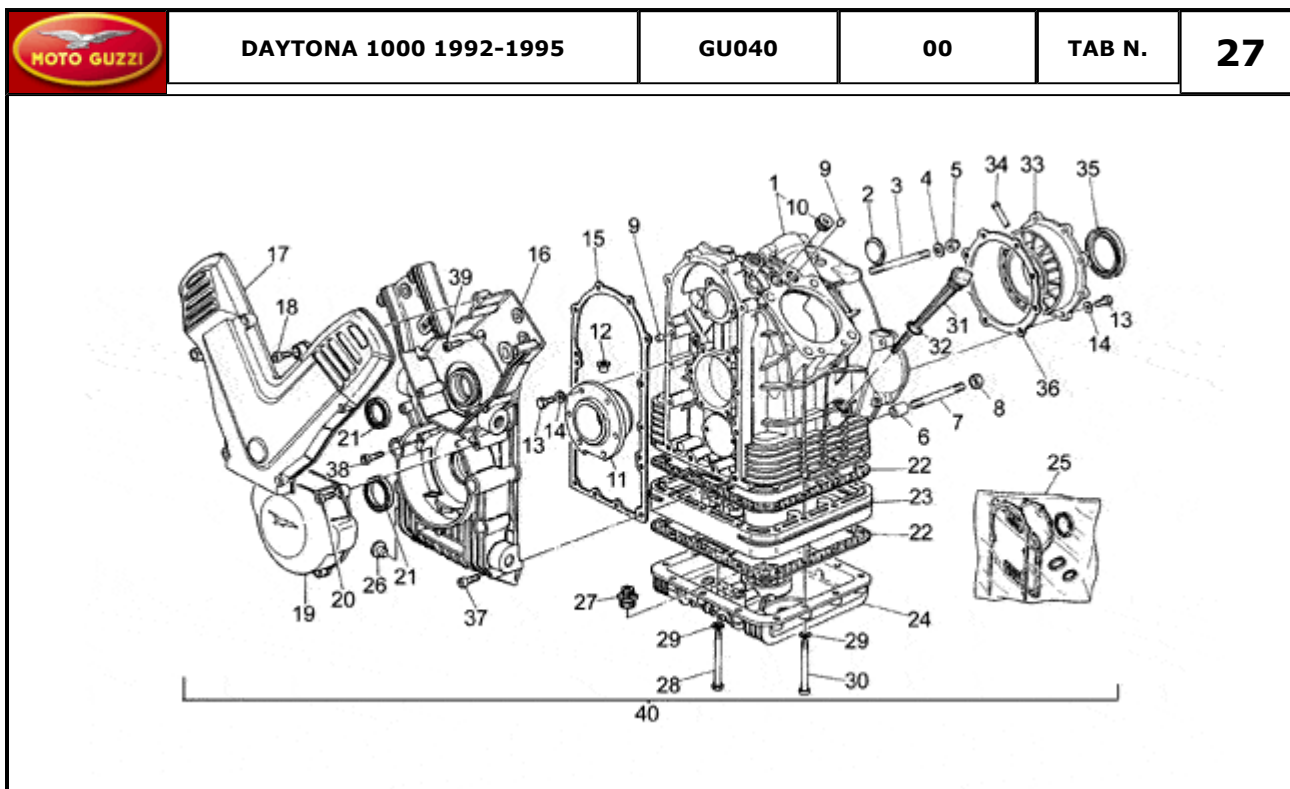

Pos.	Description	Year	I_M	Country	Version	Code	Q.ty	P.Cod.
1	Crankcase	-	-	-	-	GU30000700	1	
2	Disc	-	-	-	-	GU12003900	1	
3	Stud bolt M8X66	-	-	-	-	GU96508066	4	
4	Washer	-	-	-	-	GU95004208	5	
5	Nut	-	-	-	-	GU92781081	2	
6	Coupling bush	-	-	-	-	GU12018900	2	
7	Stud bolt M8x75	-	-	-	-	GU96508075	2	
8	Nut M8X1,25	-	-	-	-	GU92602208	4	
9	Pin	-	-	-	-	GU95512081	4	
10	Plug	-	-	-	-	GU12065400	4	
11	Complete flange	-	-	-	STD	GU14011900	1	
	Flange min.0,2 mm	-	-	-	M	GU14011901	1	
12	Pin	-	-	-	-	GU12012200	1	
13	Screw M8X25	-	-	-	-	GU98054425	14	
14	Spring washer 8x15x0,3	-	-	-	-	GU61270300	14	
15	Cover gasket	-	-	-	-	GU12001200	1	
16	Timing system cover	-	-	-	-	GU30001400	1	
17	Cover	-	-	-	-	GU30056800	1	
18	Screw	-	-	-	-	GU98612320	6	
19	Cover	-	-	-	-	GU30001600	1	
20	Hex socket screw M6X16	-	-	-	-	GU98622316	3	
21	Gasket ring 28x38x7	-	-	-	-	GU90402840	2	
22	Sump gasket	-	-	-	-	GU14003600	2	
23	Motor oil flange	-	-	-	-	GU14003240	1	
24	Motor oil cup	-	-	-	-	GU30003500	1	
25	Engine oil seal gasket kit	-	-	-	-	GU30998900	1	
26	Plug	-	-	-	-	GU30002100	1	
27	Oil filter union 61 mm	-	-	-	-	GU14003800	1	
28	Screw	-	-	-	-	GU98052390	4	
29	Washer 6,15x11x0,8	-	-	-	-	GU95004206	18	
30	Screw M6X60	-	-	-	-	GU98620355	14	
31	Oil plug	-	-	-	-	GU30004910	1	
32	O-ring 17,86X2,62	-	-	-	-	GU90706178	1