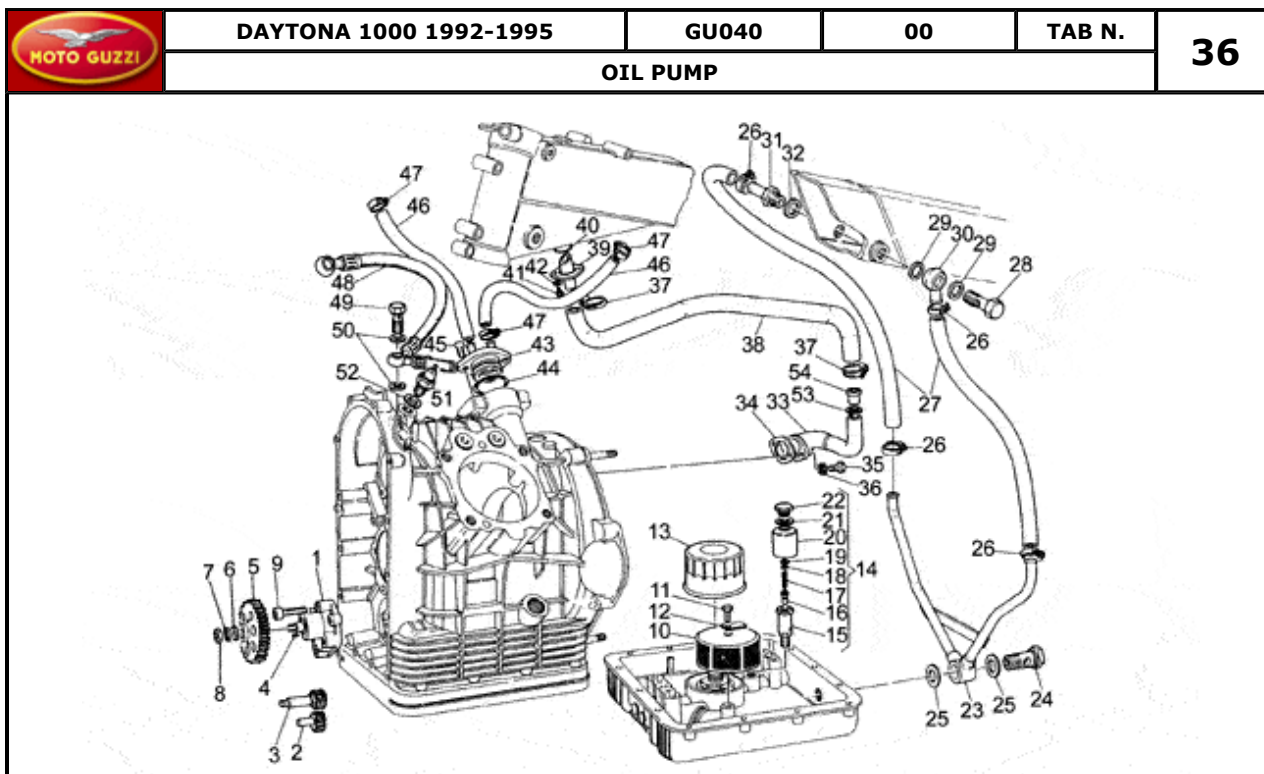

Pos.	Description	Year	I_M	Country	Version	Code	Q.ty	P.Cod.
1	Oil pump	-	-	-	-	GU30146401	1	
2	Oil pump gear	-	-	-	-	GU30148401	1	
3	Oil pump gear	-	-	-	-	GU30147801	1	
4	Transmission key	-	-	-	-	GU91701232	1	
5	Oil pump gear	-	-	-	-	GU30147701	1	
6	Washer	-	-	-	-	GU95000208	1	
7	Washer 8,4X13X0,8	-	-	-	-	GU14615901	1	
8	Nut	-	-	-	-	GU92602308	1	
9	Screw	-	-	-	-	GU98622435	4	
10	Oil filter	-	-	-	-	GU14152200	1	
11	Hex screw M6X16	-	-	-	-	GU98054316	1	
12	Plate	-	-	-	-	GU95187006	1	
13	Oil filter 61 mm	-	-	-	-	GU14153000	1	
14	Oil valve cpl.	-	-	-	-	GU30158201	1	
15	Valve body	-	-	-	-	GU30158701	1	
16	Piston	-	-	-	-	GU30150900	1	
17	Spring	-	-	-	-	GU94321079	1	
18	Washer 6,15x11x0,8	-	-	-	-	GU95004206	1	
19	Washer	-	-	-	-	GU30158900	1	
20	Cup	-	-	-	-	GU30158800	1	
21	Washer 18,25x24x1	-	-	-	-	GU18144350	1	
22	Plug	-	-	-	-	GU30159000	1	
23	Oil pipe	-	-	-	-	GU30154601	1	
24	Oil plug	-	-	-	-	GU30006601	1	
25	Gasket 20,1x28x2	-	-	-	-	GU95100709	2	
26	Hose clamp	-	-	-	-	GU12157900	2	
27	Fuel pipe	-	-	-	-	GU00823941110	1	
28	Bored screw	-	-	-	-	GU95990084	1	
29	Gasket	-	-	-	-	GU90118162	2	
30	Union	-	-	-	-	GU30156800	1	
31	Union	-	-	-	-	GU30158000	1	
32	Gasket	-	-	-	-	GU10154200	3	
33	Breather pipe	-	-	-	-	GU01007200	1	
34	Gasket	-	-	-	-	GU12007600	1