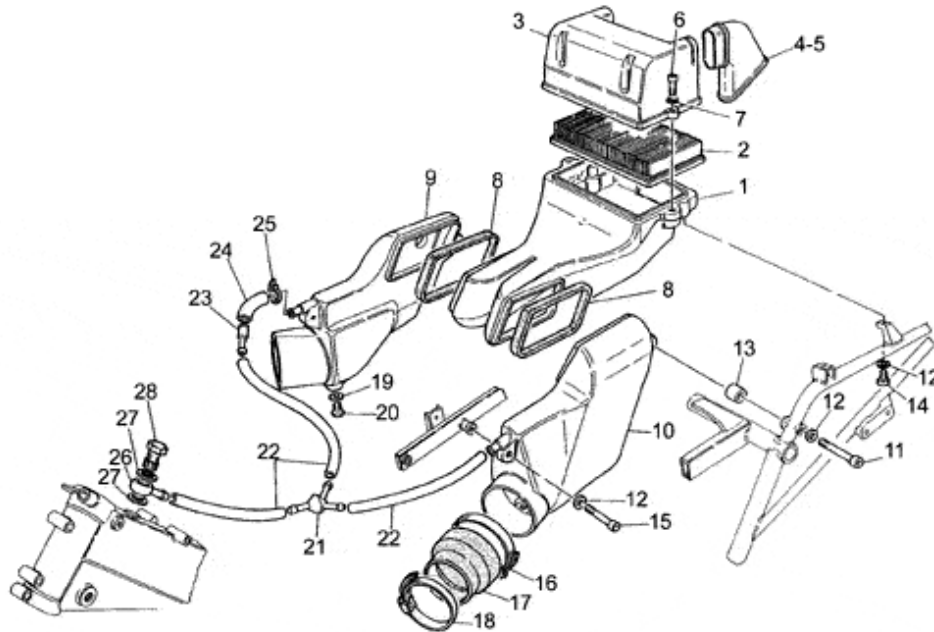

DAYTONA 1000 1992-1995	GU040	00	TAB N.	07
	AIR FILTER				

Pos.	Description	Year	I_M_	Country	Version	Code	Q.ty	P.Cod.
1	Air box	-	-	-	-	GU30114000	1	
2	Air filter	-	-	-	-	GU30113600	1	
3	Air filter cover	-	-	-	-	GU30113700	1	
4	LH air intake	-	-	-	-	GU30113402	1	
5	RH air intake	-	-	-	-	GU30113403	1	
6	Screw	-	-	-	-	GU98622320	2	
7	Washer	-	-	-	-	GU95001206	2	
8	Gasket	-	-	-	-	GU30113900	2	
9	RH cover	-	-	-	-	GU30113100	1	
10	LH cover	-	-	-	-	GU30113101	1	
11	Screw	-	-	-	-	GU98610350	2	
12	Washer 6,15x11x0,8	-	-	-	-	GU95004206	6	
13	Spacer	-	-	-	-	GU91180712	2	
14	Screw	-	-	-	-	GU98622312	2	
15	Screw M6x30	-	-	-	-	GU98610330	2	
16	Hose clamp	-	-	-	-	GU93305092	2	
17	Hose	-	-	-	-	GU30114800	2	
18	Hose clamp	-	-	-	-	GU93305092	2	
19	Gasket 8,25x15x1	-	-	-	-	GU12154200	2	
20	Screw	-	-	-	-	GU98054412	2	
21	3-way union	-	-	-	-	GU29106860	1	
22	Pipe SAEJ30R9	-	-	-	-	GU00823952080	1	
23	Breather pipe union	-	-	-	-	GU30156300	2	
24	Pipe	-	-	-	-	GU00823948170	1	
25	Hose clamp 2,4x92	-	-	-	-	GU49609601	1	
26	Union	-	-	-	-	GU30107401	1	
27	Gasket	-	-	-	-	GU10154200	2	
28	Bored screw	-	-	-	-	GU95990084	1