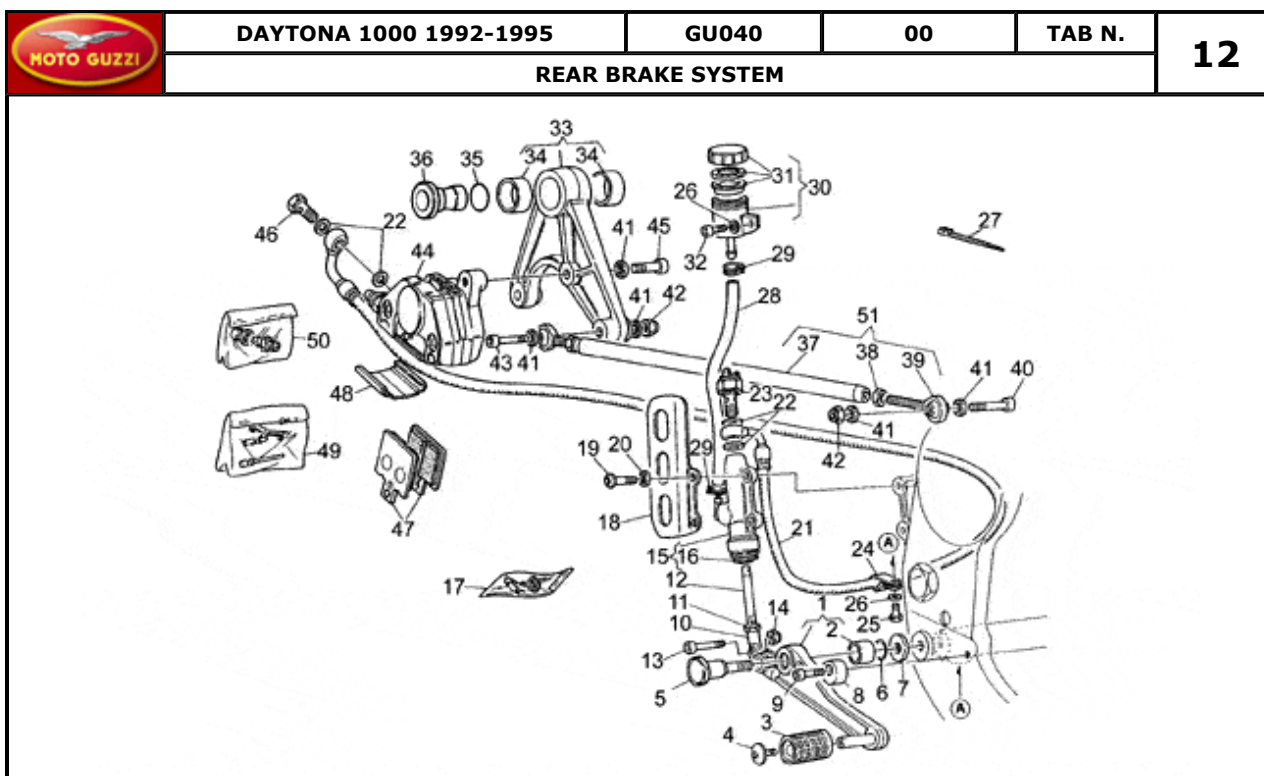

Pos.	Description	Year	I_M	Country	Version	Code	Q.ty	P.Cod.
1	Rear brake lever	-	-	-	-	GU37677005	1	
2	Bush 18 mm est.	-	-	-	-	GU28252060	1	
3	Rubber spacer	-	-	-	-	GU14251001	1	
4	Screw	-	-	-	-	GU98230616	1	
5	Pin	-	-	-	-	GU30676600	1	
6	O-ring	-	-	-	-	GU90706141	2	
7	Washer	-	-	-	-	GU95100343	1	
8	Cam	-	-	-	-	GU30677600	1	
9	Hex socket screw M6X25	-	-	-	-	GU98622325	1	
10	Ball joint	-	-	-	-	GU30675300	1	
11	Nut	-	-	-	-	GU92601206	1	
12	Pump rod	-	-	-	-	GU30675200	1	
13	Screw	-	-	-	-	GU98622320	1	
14	Nut M6x1	-	-	-	-	GU92630206	1	
15	Rear master cylinder	-	-	-	-	GU30666900	1	
16	Protection collar	-	-	-	-	GU30530525	1	
17	Pump connection overhaul unit	-	-	-	-	GU19659500	1	
18	Pump protection plate	-	-	-	-	GU30665400	1	
19	Screw	-	-	-	-	GU98230620	2	
20	Washer 6,4x10x0,7	-	-	-	-	GU14217901	2	
21	Oil pipe	-	-	-	-	GU30657500	1	
22	Gasket	-	-	-	-	GU25656100	4	
23	Brake light switch	-	-	-	-	GU14657050	1	
24	Hose clamp	-	-	-	-	GU12006500	1	
25	Screw	-	-	-	-	GU98054310	1	
26	Washer 6,15x11x0,8	-	-	-	-	GU95004206	2	
27	Hose clamp 2,4x92	-	-	-	-	GU49609601	1	
28	Rear brake hose	-	-	-	-	GU00823950050	1	
29	Hose clamp	-	-	-	-	GU19157800	2	
30	Brake oil tank complete	-	-	-	-	GU30663500	1	
31	Tank cover	-	-	-	-	GU30661101	1	
32	Hex socket screw M6x16	-	-	-	-	GU98612316	1	
33	Rear bracket	-	-	-	-	GU30635800	1	
34	Bush	-	-	-	-	GU30636100	2