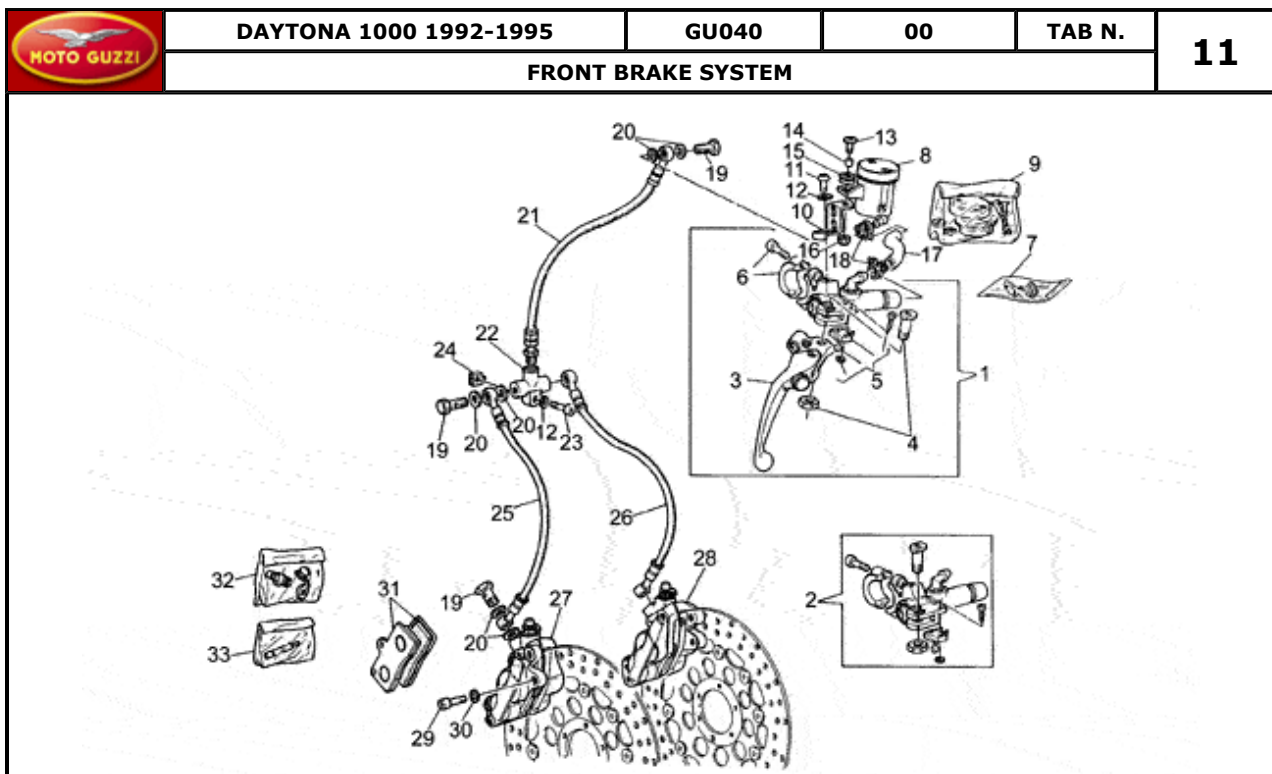

Pos.	Description	Year	I_M_	Country	Version	Code	Q.ty	P.Cod.
1	Front brake mast.cyl cpl	-	-	-	-	GU37660100	1	
2	Front master cilinder	-	-	-	-	GU30660200	1	
3	Front brake lever	-	-	-	-	GU30605600	1	
4	Pin	-	-	-	-	GU27604815	1	
5	Microswitch	-	-	-	-	GU30749860	1	
6	U-bolt	-	-	-	-	GU30664000	1	
7	Pump connection overhaul unit	-	-	-	-	GU19659500	1	
8	Brake oil tank	-	-	-	-	GU30665000	1	
9	Tank cover	-	-	-	-	GU30661100	1	
10	Tank support	-	-	-	-	GU30661400	1	
11	Screw	-	-	-	-	GU98230612	1	
12	Special washer	-	-	-	-	GU61013800	2	
13	Screw	-	-	-	-	GU98230616	1	
14	Spacer	-	-	-	-	GU91180607	1	
15	Rubber spacer	-	-	-	-	GU91551085	1	
16	Nut M6x1	-	-	-	-	GU92630206	1	
17	Rear brake hose	-	-	-	-	GU00823950050	1	
18	Hose clamp	-	-	-	-	GU19157800	2	
19	Oil pipe screw *	-	-	-	-	GU95990028	5	
20	Gasket	-	-	-	-	GU25656100	10	
21	Oil pipe	-	-	-	-	GU30657100	1	
22	Distributor	-	-	-	-	GU31656860	1	
23	Screw	-	-	-	-	GU98230630	1	
24	Captive nut	-	-	-	-	GU92660601	1	
25	RH front oil pipe	-	-	-	-	GU30658800	1	
26	LH front oil pipe	-	-	-	-	GU30658801	1	
27	RH Front brake caliper, gold	-	-	-	-	GU30652302	1	
28	LH Front brake caliper, gold	-	-	-	-	GU30652202	1	
29	Screw	-	-	-	-	GU98602530	4	
30	Washer 10,5x16x1	-	-	-	-	GU19149800	4	
31	Front pads pair	-	-	-	-	GU30654600	2	
32	Bleeder+cap	-	-	-	-	GU30659200	2	
33	Pads kit	-	-	-	-	GU30659102	2