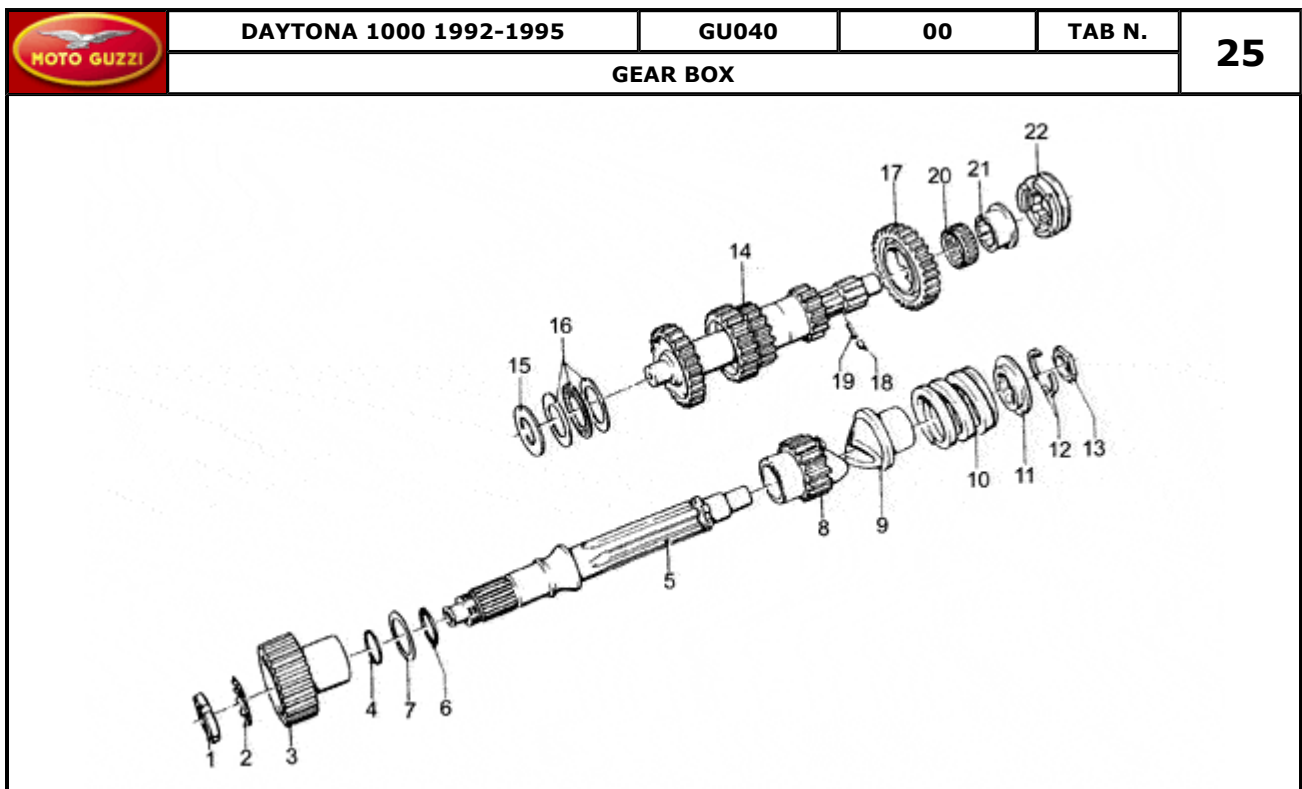

Pos.	Description	Year	I_M_	Country	Version	Code	Q.ty	P.Cod.
1	Ring nut	-	-	-	-	GU93601022	1	
2	Washer 22x20x3,9	-	-	-	-	GU95028022	1	
3	Clutch gear	-	-	-	-	GU30081810	1	
4	O-ring 23,52x1,78	-	-	-	-	GU90706235	1	
5	Clutch shaft	-	-	-	-	GU14210702	1	
6	O-ring 20,24X2,62	-	-	-	-	GU90706203	1	
7	Oil-spreading washer 25,1x36x0,5	-	-	-	-	GU14218401	1	
8	Gear folle Z=17	-	-	-	-	GU30211100	1	
9	Hose	-	-	-	-	GU14211201	1	
10	Belleville spring	-	-	-	-	GU13211500	8	
11	Disc	-	-	-	-	GU14211600	1	
12	Half ring	-	-	-	-	GU12211700	2	
13	Spacer	-	-	-	-	GU14219401	1	
14	Primary gear shaft	-	-	-	-	GU30210500	1	
15	Thrust washer sp.2	-	-	-	-	GU18211050	1	
	Thrust washer sp.2,1	-	-	-	-	GU18211051	1	
	Thrust washer sp.2,2	-	-	-	-	GU18211052	1	
	Thrust washer sp.2,4	-	-	-	-	GU18211054	1	
16	Roller bearing	-	-	-	-	GU92258525	1	
17	Gear conduttore 5a Z=26	-	-	-	-	GU31212000	1	
18	Roller	-	-	-	-	GU92296750	1	
19	Spring	-	-	-	-	GU94321051	1	
20	Roller cage 30x35x13	-	-	-	-	GU92251030	1	
21	Bush 5a AP	-	-	-	-	GU14212210	1	
22	Sliding sleeve 5a	-	-	-	-	GU30231500	1