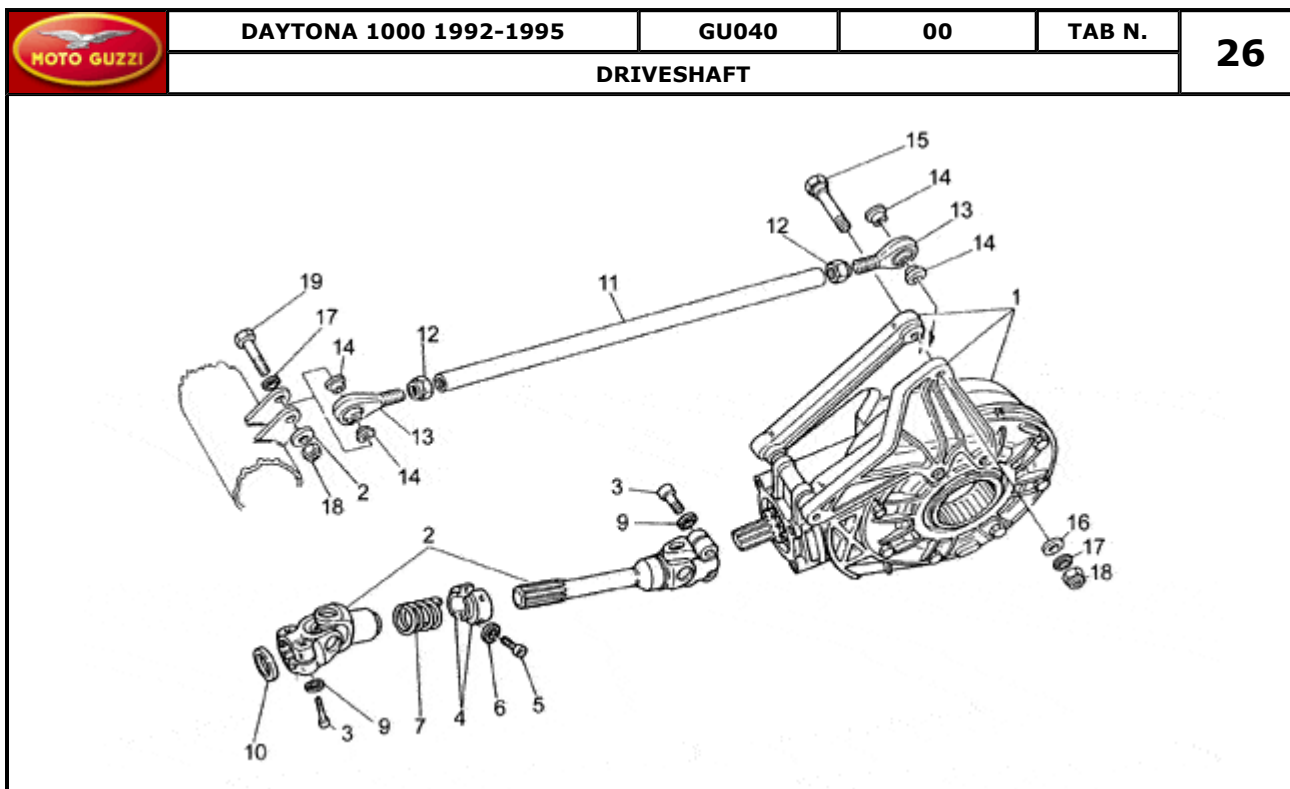

Pos.	Description	Year	I_M_	Country	Version	Code	Q.ty	P.Cod.
1	Transmission complete	-	-	-	-	GU30350202	1	
2	Drive shaft	-	-	-	-	GU30329502	1	
3	Screw	-	-	-	-	GU98832430	4	
4	Clump	-	-	-	-	GU30211700	2	
5	Hex socket screw M5x16	-	-	-	-	GU98612216	2	
6	Washer 5,9X3X0,8	-	-	-	-	GU29217960	2	
7	Spring	-	-	-	-	GU28037460	1	
9	Washer 8,4X13X0,8	-	-	-	-	GU14615901	4	
10	Spacer	-	-	-	-	GU30334600	1	
11	Reaction rod assy.	-	-	-	-	GU30358902	1	
12	Nut M12X1,75	-	-	-	-	GU92602212	2	
13	Ball joint M12	-	-	-	-	GU30359200	2	
14	Bush	-	-	-	-	GU30636700	4	
15	Screw M10X69	-	-	-	-	GU30357800	1	
16	Washer	-	-	-	-	GU95000210	1	
17	Washer 10,5x16x1	-	-	-	-	GU19149800	2	
18	Nut M10x1,25	-	-	-	-	GU92630410	2	
19	Pin	-	-	-	-	GU30357700	1	
20	Spacer	-	-	-	-	GU95100303	1