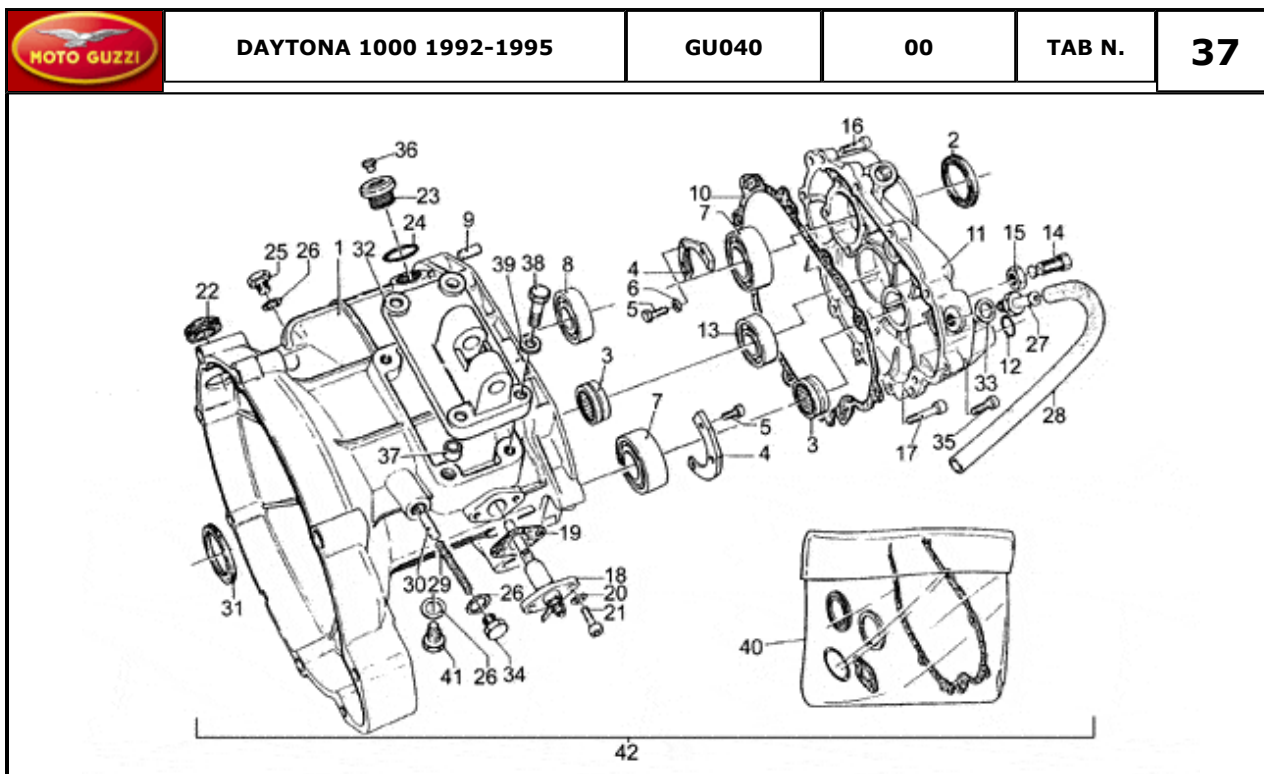

Pos.	Description	Year	I_M	Country	Version	Code	Q.ty	P.Cod.
1	Transmission cage	-	-	-	-	GU30200200	1	
2	Gasket ring 35x47x7	-	-	-	-	GU90403547	1	
3	Roller bearing 17x35x15	-	-	-	-	GU92256218	2	
4	Plate	-	-	-	-	GU14213803	2	
5	Hex socket screw M6X16	-	-	-	-	GU98622316	6	
6	Washer 6,4x10x0,7	-	-	-	-	GU14217901	6	
7	Ball bearing AF/AS 25x52	-	-	-	-	GU92218424	2	
8	Roller bearing AS 17x47x14	-	-	-	-	GU92234717	1	
9	Pin	-	-	-	-	GU95512081	2	
10	Gasket	-	-	-	-	GU14201110	1	
11	Box cover	-	-	-	-	GU30200800	1	
12	O-ring 13,95x2,92	-	-	-	-	GU90706140	1	
13	Ball bearing AP 17x47x14	-	-	-	-	GU92201417	1	
14	Screw	-	-	-	-	GU14237800	1	
15	Low nut M12x1,25	-	-	-	-	GU92602512	1	
16	Hex socket screw M6X25	-	-	-	-	GU98622325	9	
17	Screw M6X35	-	-	-	-	GU98620335	1	
18	Neutral indicator switch	-	-	-	-	GU12207200	1	
19	Gasket	-	-	-	-	GU12207700	1	
20	Washer 6,4x10x0,7	-	-	-	-	GU14217901	2	
21	Screw	-	-	-	-	GU98812316	2	
22	Plug	-	-	-	-	GU93180220	1	
23	Oil plug	-	-	-	-	GU12022600	1	
24	O-ring 20,24X2,62	-	-	-	-	GU90706203	1	
25	Oil level plug	-	-	-	-	GU95980214	1	
26	Gasket	-	-	-	-	GU10528900	3	
27	Oil breather valve	-	-	-	-	GU14204955	1	
28	Rubber pipe 12,5X7,8 5/16"	-	-	-	-	GU00823956080	1	
29	Lever return spring	-	-	-	-	GU94321067	1	
30	Pawl	-	-	-	-	GU55234700	1	
31	Gasket ring 35x47x7/6,5	-	-	-	-	GU90403548	1	
32	Gearbox housing support	-	-	-	-	GU30202300	1	
33	Gasket 8,25x15x1	-	-	-	-	GU12154200	1	
34	Plug	-	-	-	-	GU95980610	1