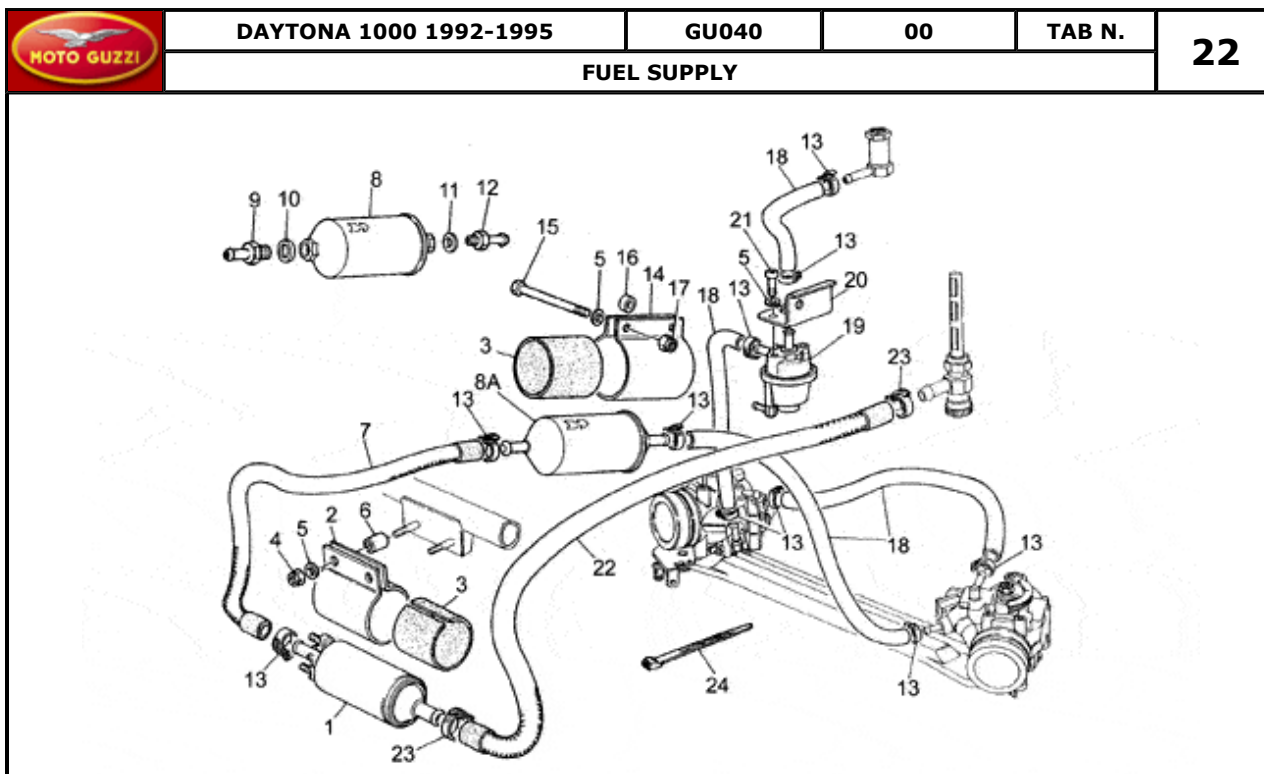

Pos.	Description	Year	I_M	Country	Version	Code	Q.ty	P.Cod.
1	Fuel pump	-	-	-	-	GU29107261	1	
2	Hose clamp	-	-	-	-	GU30107300	1	
3	Support rubber part	-	-	-	-	GU30105800	2	
4	Nut M6x1	-	-	-	-	GU92630106	2	
5	Washer 6,4x10x0,7	-	-	-	-	GU14217901	8	
6	Spacer	-	-	-	-	GU91180618	2	
7	Pipe from p"ump to filter	-	-	-	-	GU30106100	1	
8	Fuel filter	-	-	-	1A	GU29999660	1	
	Fuel filter	-	-	-	2A	GU30106000	1	
9	Union	-	-	-	1A	GU30106800	1	
10	Gasket 14,25	-	-	-	1A	GU18161150	1	
11	Gasket 12,25	-	-	-	1A	GU12006400	1	
12	Union	-	-	-	1A	GU30106801	1	
13	Hose clamp	-	-	-	-	GU93305017	10	
14	Hose clamp	-	-	-	-	GU30113800	1	
15	Screw	-	-	-	-	GU98052375	2	
16	Spacer	-	-	-	-	GU91180605	2	
17	Nut M6x1	-	-	-	-	GU92630206	2	
18	Pipe SAEJ30R9	-	-	-	-	GU00823952080	1	
19	Fuel pressure regulator	-	-	-	-	GU30112700	1	
20	Support	-	-	-	-	GU30112901	1	
21	Screw	-	-	-	-	GU98622310	2	
22	Fuel pipe	-	-	-	-	GU30106500	1	
23	Hose clamp	-	-	-	-	GU12157800	2	
24	Hose clamp 8,8x185	-	-	-	-	GU30609600	4