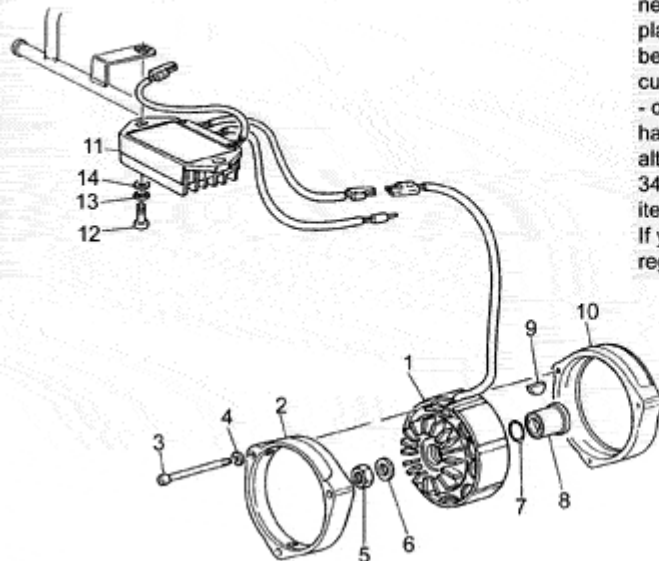

DAYTONA 1000 1992-1995	GU040	00	TAB N.	32
	GENERATOR				

The new regulator, item 0037733805000 (DUCATI 34637), replaces the old one, code 0029703861000; it can be placed either with the old alternator or with the new one. The new alternator, item 0037712405000, can't be placed together with the old regulator: it could be damaged because of the higher charging current. If you just have to replace the alternator:

- order the alternator 0030712400000 if you have a DUCATI 343629 regulator;
- order the alternator 0037712405000 if you have a DUCATI 343637 regulator.

Please order the new alternator, item 0037712405000, if the old has been sold out. If you have to replace both alternator and the regulator, please order the latest type parts.

Pos.	Description	Year	I_M	Country	Version	Code	Q.ty	P.Cod.
1	Generator	-	-	-	-	GU37712405	1	
2	Front calotte	-	-	-	-	GU29711460	1	
3	Screw	-	-	-	-	GU98620265	3	
4	Washer 5,9X3X0,8	-	-	-	-	GU29217960	3	
5	Nut M16X1,5	-	-	-	-	GU92603516	1	
6	Washer	-	-	-	-	GU30714200	1	
7	O-ring 17,86X2,62	-	-	-	-	GU90706178	1	
8	Spacer	-	-	-	-	GU37712300	1	
9	Transmission key	-	-	-	-	GU91600450	1	
10	Rear cap	-	-	-	-	GU29711960	1	
11	Voltage regulator	-	-	-	-	GU37703805	1	
12	Hex socket screw M6X16	-	-	-	-	GU98622316	2	
13	Washer 6,4x10x0,7	-	-	-	-	GU14217901	2	
14	Washer	-	-	-	-	GU95000206	2