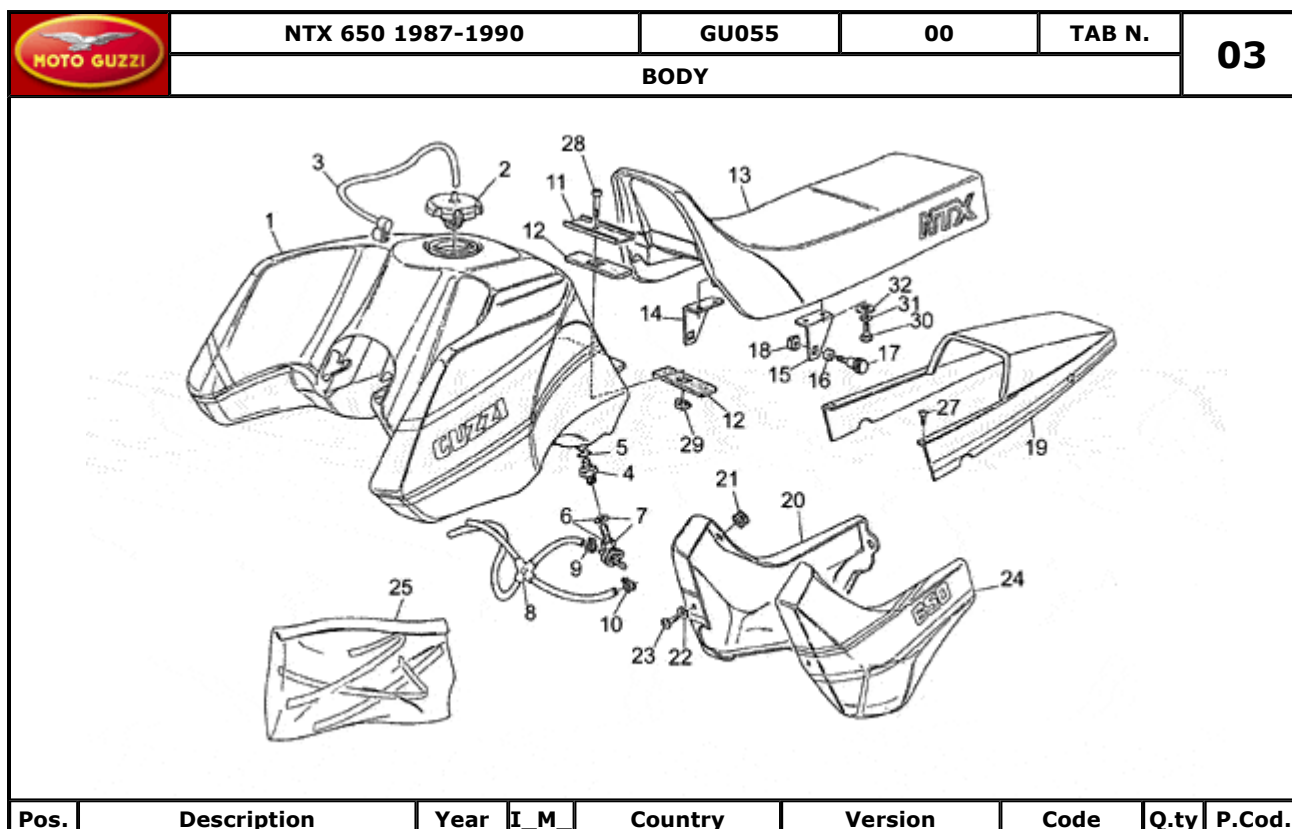

Pos.	Description	Year	I_M	Country	Version	Code	Q.ty	P.Cod.
1	Fuel tank	-	-	-	-	r-w	GU27100216	1
	Fuel tank	-	-	-	-	gg-r-w	GU27100217	1
	Fuel tank	-	-	-	-	g-n-w	GU27100218	1
	Fuel tank	-	-	-	-	b-w	GU27100276	1
	Fuel tank	-	-	-	-	gr	GU271002151	1
2	Fuel filler cap	-	-	-	-	-	GU66103915	1
3	Breather pipe	-	-	-	-	-	GU66109715	1
4	Union	-	-	-	-	-	GU66101815	2
5	Ring	-	-	-	-	-	GU90706204	2
6	RH fuel cock	-	-	-	-	-	GU27105410	1
7	LH fuel cock	-	-	-	-	-	GU27105411	1
8	Pipe	-	-	-	-	-	GU19106550	1
9	Hose clamp	-	-	-	-	-	GU61108400	2
10	Hose clamp D9	-	-	-	-	-	GU61108500	2
11	Plate	-	-	-	-	-	GU27103515	1
12	Rubber spacer	-	-	-	-	-	GU27103415	2
13	Saddle	-	-	-	-	n	GU27460515	1
	Saddle	-	-	-	-	b	GU27460575	1
14	Clamp	-	-	-	-	-	GU27460910	1
15	Clamp	-	-	-	-	-	GU27460911	1
16	Spacer	-	-	-	-	-	GU91180605	2
17	Knob	-	-	-	-	-	GU27462910	2
18	Captive nut	-	-	-	-	-	GU92660601	21
19	Rear fairing	-	-	-	-	gg-r-w	GU27466417	1
	Rear fairing	-	-	-	-	g-n-w	GU27466418	1
	Rear fairing	-	-	-	-	w	GU27466476	1
	Rear fairing	-	-	-	-	r-w	GU27466416	1
	Rear fairing	-	-	-	-	gr	GU274664101	1
20	RH side panel	-	-	-	-	gr	GU274762151	1
	RH side panel	-	-	-	-	r-w	GU27476276	1
	RH side panel	-	-	-	-	gg-r-w	GU27476277	1
	RH side panel	-	-	-	-	g-n-w	GU27476278	1
	RH side panel	-	-	-	-	b-w	GU27476279	1