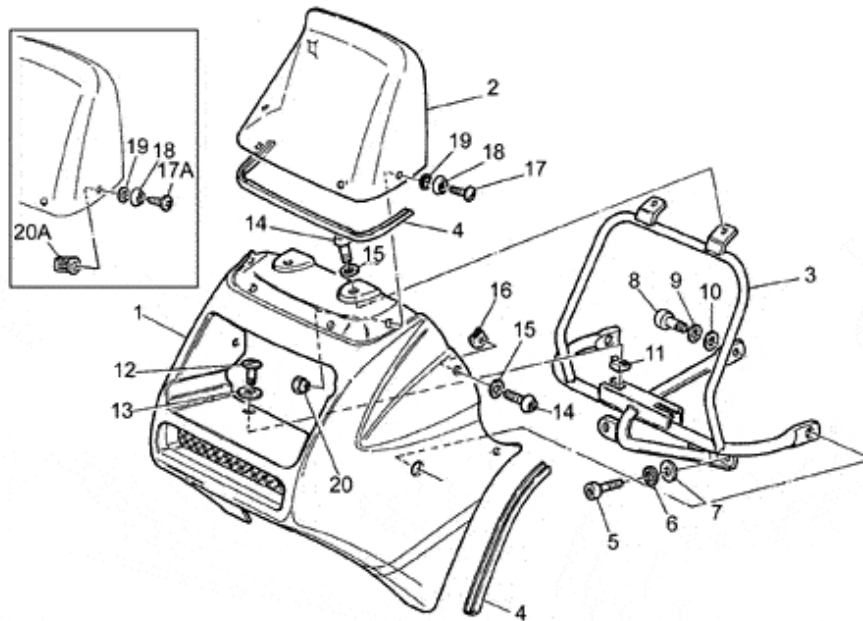

NTX 650 1987-1990	GU055	00	TAB N.	02
	FAIRING				

Pos.	Description	Year	I_M_	Country	Version	Code	Q.ty	P.Cod.
1	Windshield	-	-	-	r	GU27575416	1	
	Windshield	-	-	-	gg-r	GU27575417	1	
	Windshield	-	-	-	g-n	GU27575418	1	
	Windshield	-	-	-	b-w	GU27575476	1	
	Windshield	-	-	-	gr	GU275754151	1	
2	Windscreen	-	-	-	-	GU27577215	1	
3	Windshield support	-	-	-	r	GU27578616	1	
	Windshield support	-	-	-	g	GU27578617	1	
	Windshield support	-	-	-	gg	GU27578676	1	
4	Gasket PVC	-	-	-	-	GU00823931080	1	
5	Screw	-	-	-	-	GU98622312	2	
6	Notched washer	-	-	-	-	GU95021106	2	
7	Washer	-	-	-	-	GU95000206	2	
8	Screw	-	-	-	-	GU98822420	1	
9	Spring washer	-	-	-	-	GU95021108	1	
10	Washer	-	-	-	-	GU95000208	1	
11	Captive nut	-	-	-	-	GU92660601	2	
12	Screw	-	-	-	-	GU98326014	2	
13	Washer 6,25X11X1	-	-	-	-	GU95100119	2	
14	Screw	-	-	-	-	GU98230618	6	
15	Special washer	-	-	-	-	GU61013800	6	
16	Clip	-	-	-	-	GU92680060	4	
17	Screw	-	-	-	-	GU98260416	4	
	Screw	-	-	-	-	GU99210316	4	
18	Washer	-	-	-	-	GU14577850	4	
19	O-ring	-	-	-	-	GU90706035	4	
20	Threaded insert	-	-	-	-	GU27576016	4	
	Nut	-	-	-	-	GU27576015	4