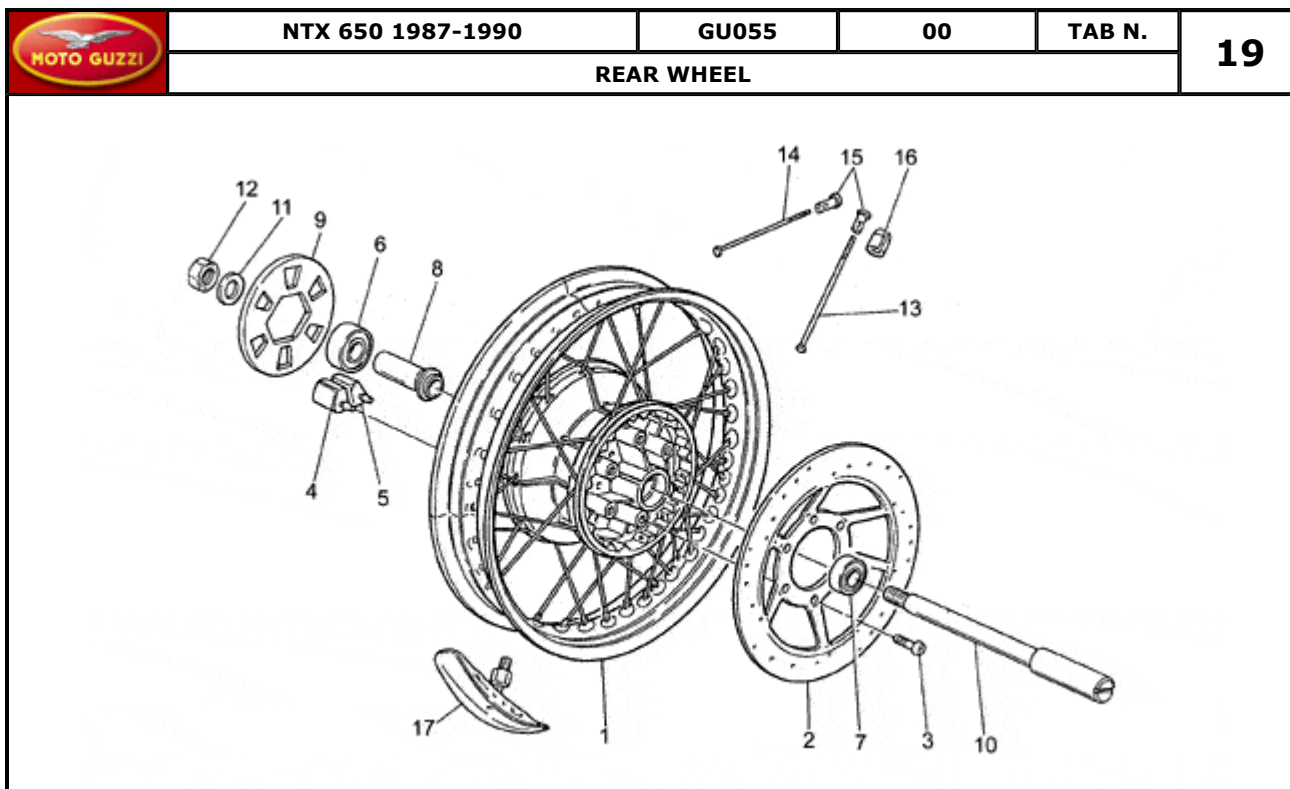

Pos.	Description	Year	I_M_	Country	Version	Code	Q.ty	P.Cod.
1	Rear wheel	-	-	-	-	o	GU27630611	1
	Rear wheel	-	-	-	-	gg	GU27630610	1
2	Brake disc	-	-	-	-	-	GU27613310	1
3	Screw	-	-	-	-	-	GU98230825	6
4	RH rubber coupling	-	-	-	-	-	GU19632501	6
5	LH rubber coupling	-	-	-	-	-	GU19632502	6
6	Bearing	-	-	-	-	-	GU92204218	1
7	Bearing	-	-	-	-	-	GU92204217	1
8	Spacer	-	-	-	-	-	GU27633910	1
9	Spacer	-	-	-	-	-	GU27356910	1
10	Rear wheel spindle	-	-	-	2A	-	GU31633330	1
	Rear wheel spindle	-	-	-	1A	-	GU27633310	1
11	Washer	-	-	-	-	-	GU14634400	1
12	Nut M6X1,5	-	-	-	-	-	GU92602316	1
13	Rear wheel spoke, long	-	-	-	-	-	GU27631410	18
14	Rear wheel spoke, short	-	-	-	-	-	GU27631110	18
15	Nipples	-	-	-	-	-	GU27611710	36
16	Counterweight 10 gr.	-	-	-	-	-	GU27616110	1
	Counterweight 15 gr.	-	-	-	-	-	GU27616111	1
	Counterweight 20 gr.	-	-	-	-	-	GU27616112	1
	Counterweight 30 gr.	-	-	-	-	-	GU27616113	1
17	Inner tube fastener	-	-	-	-	-	GU27619110	1