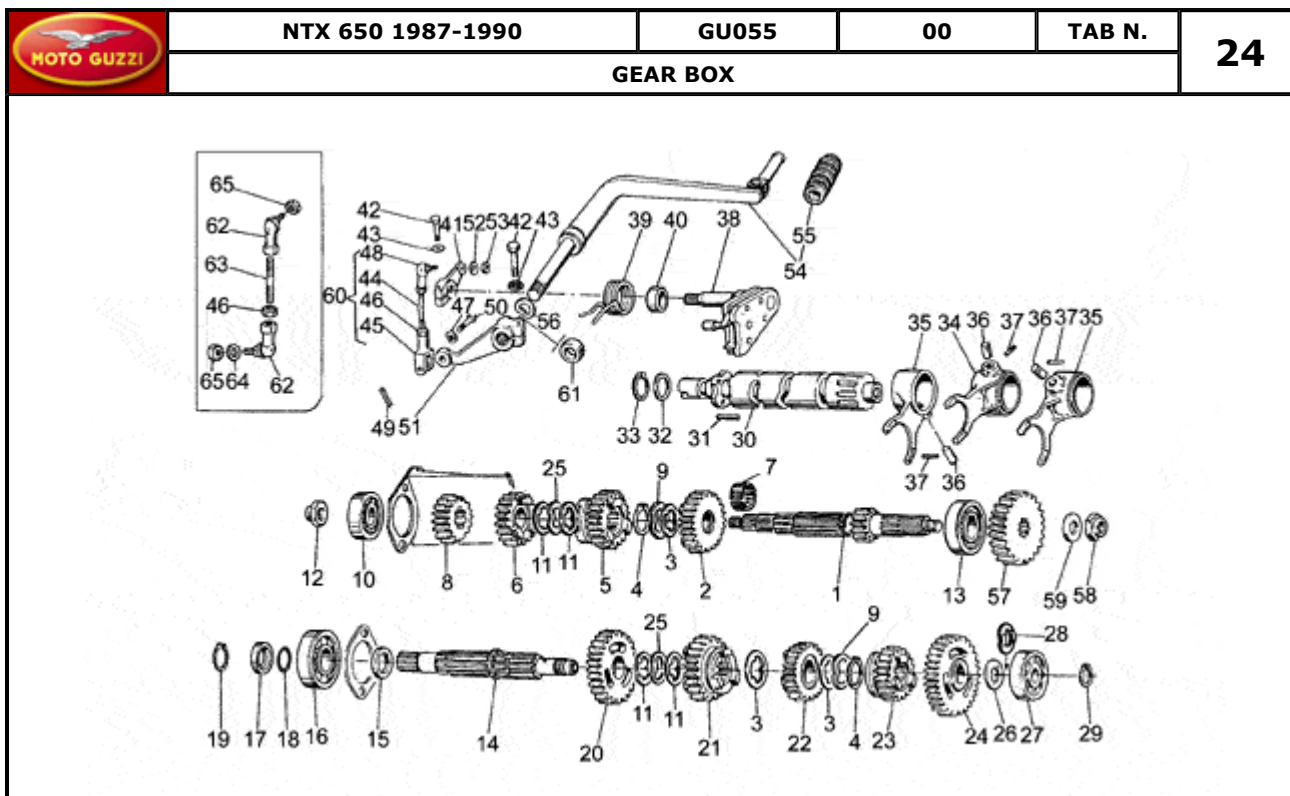

Pos.	Description	Year	I_M	Country	Version	Code	Q.ty	P.Cod.
1	Primary gear shaft Z=11	-	-	-	C2	GU23210570	1	
	Primary gear shaft Z=11	-	-	-	C1	GU19210561	1	
2	Gear 5a AP Z=20	-	-	-	C1	GU19212061	1	
	Gear 5a AP Z=20	-	-	-	C2	GU23212070	1	
3	Thrust washer	-	-	-	-	GU19215460	3	
4	Circlip	-	-	-	-	GU90271127	2	
5	Gear 4a AP Z=18	-	-	-	-	GU19211861	1	
6	Gear 3a AP Z=18	-	-	-	-	GU19211460	1	
7	Roller cage	-	-	-	-	GU92251023	1	
8	Gear 2a AP Z=14	-	-	-	-	GU19211361	1	
9	Washer	-	-	-	-	GU19218062	2	
10	Bearing AP 17x40x17,5	-	-	-	-	GU92218417	1	
11	Clearance washer	-	-	-	-	GU19214660	4	
12	Nut	-	-	-	-	GU10054100	1	
13	Bearing AP 20x37x17	-	-	-	-	GU92230320	1	
14	Driven shaft	-	-	-	-	GU19213661	1	
15	Spacer	-	-	-	-	GU19212900	1	
16	Bearing 20X47X14	-	-	-	-	GU92201220	1	
17	Spacer	-	-	-	-	GU19213720	1	
18	Gasket ring 18,77X1,78	-	-	-	-	GU90706188	1	
19	Circlip	-	-	-	-	GU90271121	1	
20	Gear 2a AS Z=23	-	-	-	-	GU19214561	1	
21	Gear 3a AS Z=23	-	-	-	-	GU19214860	1	
22	Gear 4a AS Z=19	-	-	-	-	GU19215161	1	
23	Gear 5a AS Z=18	-	-	-	C2	GU23215270	1	
	Gear 5a AS Z=18	-	-	-	C1	GU19215261	1	
24	Gear 1a AS Z=26	-	-	-	C1	GU19214062	1	
	Gear 1a AS Z=26	-	-	-	C2	GU23214071	1	
25	Washer	-	-	-	-	GU19218061	2	
26	Washer	-	-	-	-	GU19214361	2	
27	Bearing	-	-	-	-	GU92234716	1	
28	Washer	-	-	-	-	GU19218060	1	
29	Circlip	-	-	-	-	GU90271117	1