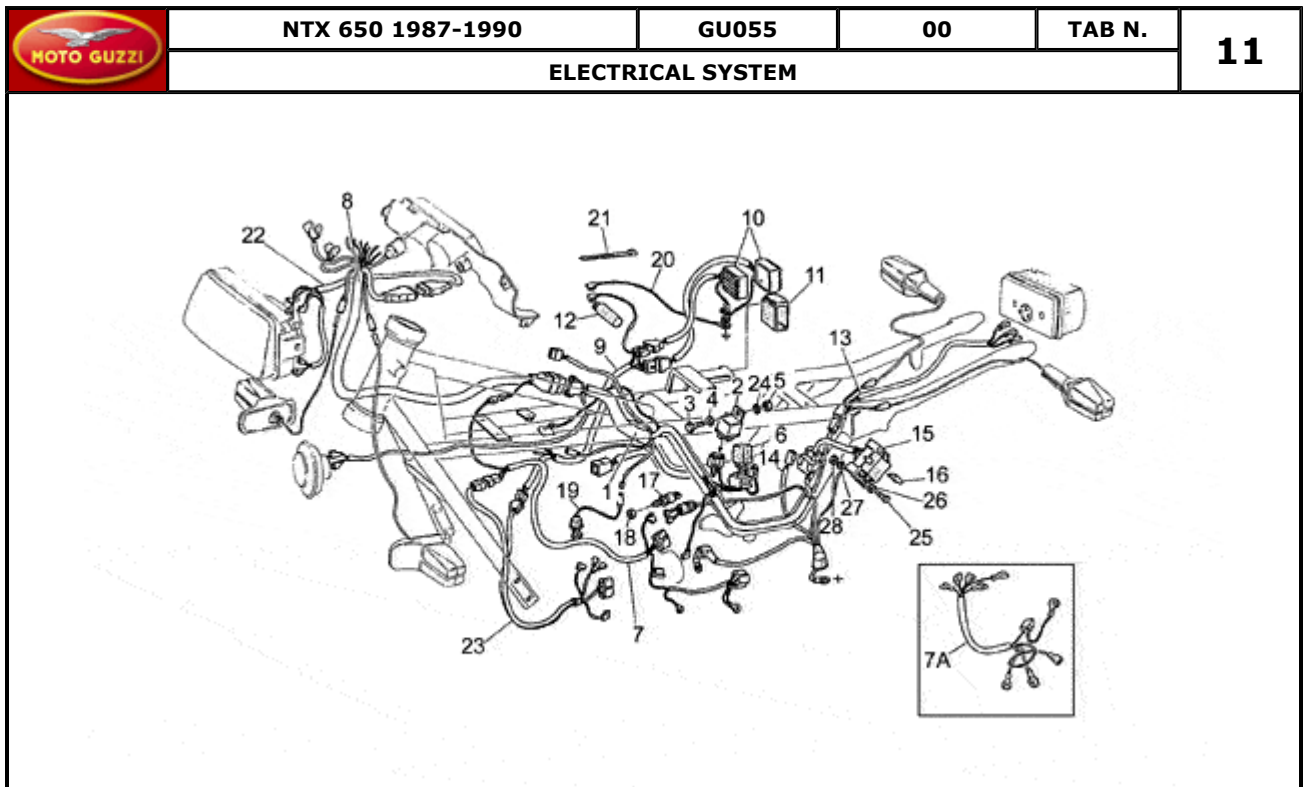

Pos.	Description	Year	I_M	Country	Version	Code	Q.ty	P.Cod.
1	Electrical system	-	-	-	-	GU27747115	1	
2	Starter relay	-	-	-	-	GU19732500	1	
3	Screw	-	-	-	-	GU98054212	2	
4	Washer	-	-	-	-	GU95000205	2	
5	Nut	-	-	-	-	GU92602205	2	
6	Flasher unit	-	-	-	-	GU28750560	1	
7	Alternator-regulator wiring	-	-	-	B	GU27725810	1	
	Alternator-regulator wiring	-	-	-	S	GU27725820	1	
8	Dashboard cable	-	-	-	-	GU27747215	1	
	Dashboard cable	-	-	-	-	GU27747216	1	
9	Ignition harness	-	-	-	-	GU27722115	1	
10	Electronic control unit	-	-	-	-	GU27721435	2	
11	Flexible support	-	-	-	-	GU27723835	2	
12	Capacitor	-	-	-	-	GU27710435	1	
13	Taillight wiring harn.	-	-	-	-	GU62747320	1	
14	Wire	-	-	-	-	GU27747815	1	
15	Fuse holder box	-	-	-	-	GU27743050	1	
16	Fuse 15A	-	-	-	-	GU28742560	6	
17	Brake light switch	-	-	-	-	GU39741150	1	
18	Nut	-	-	-	-	GU92700071	2	
19	Neutral indicator extension	-	-	-	-	GU19724560	1	
20	Wire	-	-	-	-	GU18759550	1	
21	Hose clamp 3,6x20,6	-	-	-	-	GU14609650	1	
	Hose clamp	-	-	-	-	GU61609630	1	
22	Headlight wiring w/harness	-	-	-	-	GU14747455	1	
23	Alternator wiring BOSCH	-	-	-	-	GU23726300	1	
24	Notched washer	-	-	-	-	GU95021105	2	
25	Screw	-	-	-	-	GU98054216	2	
26	Washer 5,25x14x1,5	-	-	-	-	GU95100059	2	
27	Washer	-	-	-	-	GU95000205	2	
28	Nut	-	-	-	-	GU92630205	2