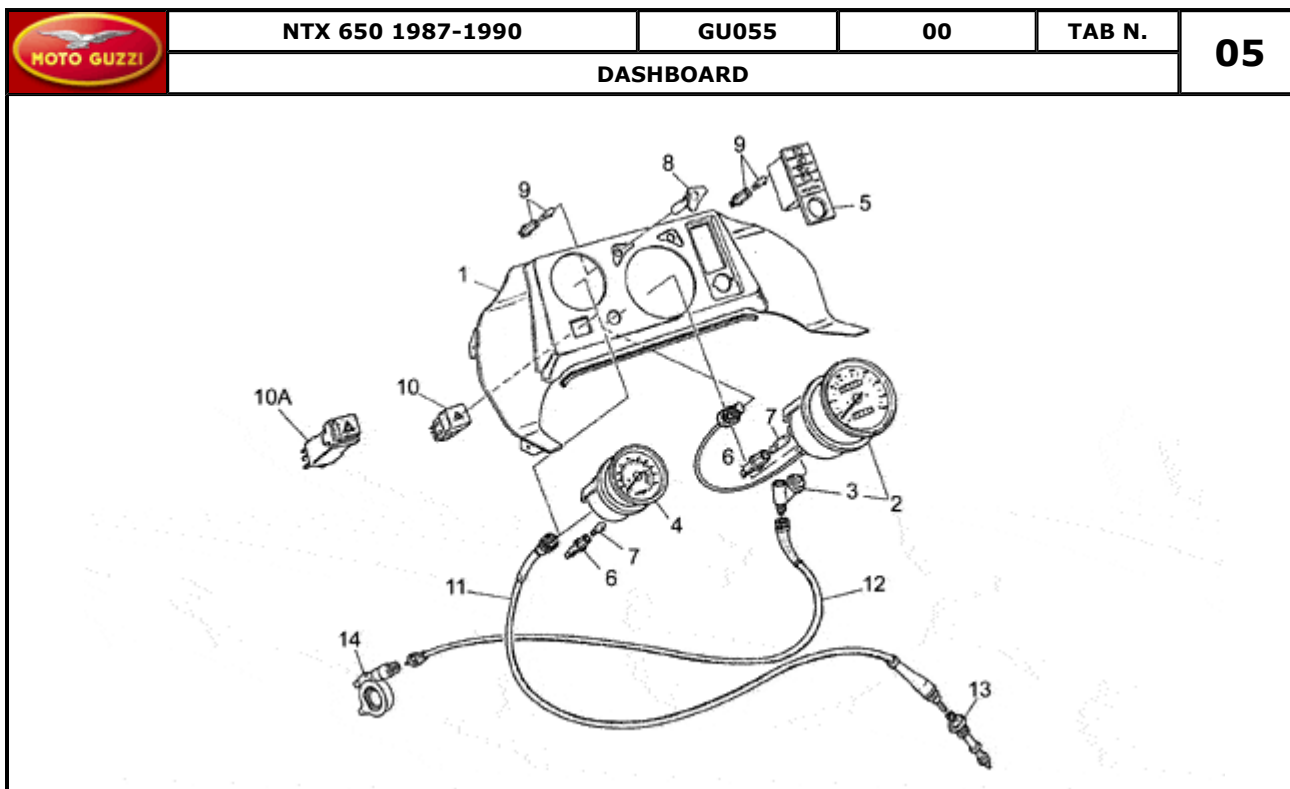

Pos.	Description	Year	I_M	Country	Version	Code	Q.ty	P.Cod.
1	Instrument support	-	-	-	-	GU27501615	1	
2	Speedometer	-	-	-	-	GU27761515	1	
3	Gear 60°	-	-	-	-	GU23768310	1	
4	Tachometer	-	-	-	-	GU27767275	1	
5	Panel with lenses	-	-	-	-	GU63766920	1	
6	Lampholder	-	-	-	-	GU17760650	2	
7	Lamp 12V 3W	-	-	-	-	GU17762150	2	
8	Blinker indicator light holder	-	-	-	-	GU65758970	2	
9	Lampholder, complete	-	-	-	-	GU66768510	7	
10	Turn indicator switch	-	-	-	2A	GU28745761	1	
	Turn indicator switch	-	-	-	1A	GU28745760	1	
11	Rev counter transmission	-	-	-	-	GU27768185	1	
12	Speedometer transmission	-	-	-	-	GU27760410	1	
13	Gear Z=14	-	-	-	-	GU14769200	1	
14	Speedometer gear	-	-	-	-	GU27762510	1