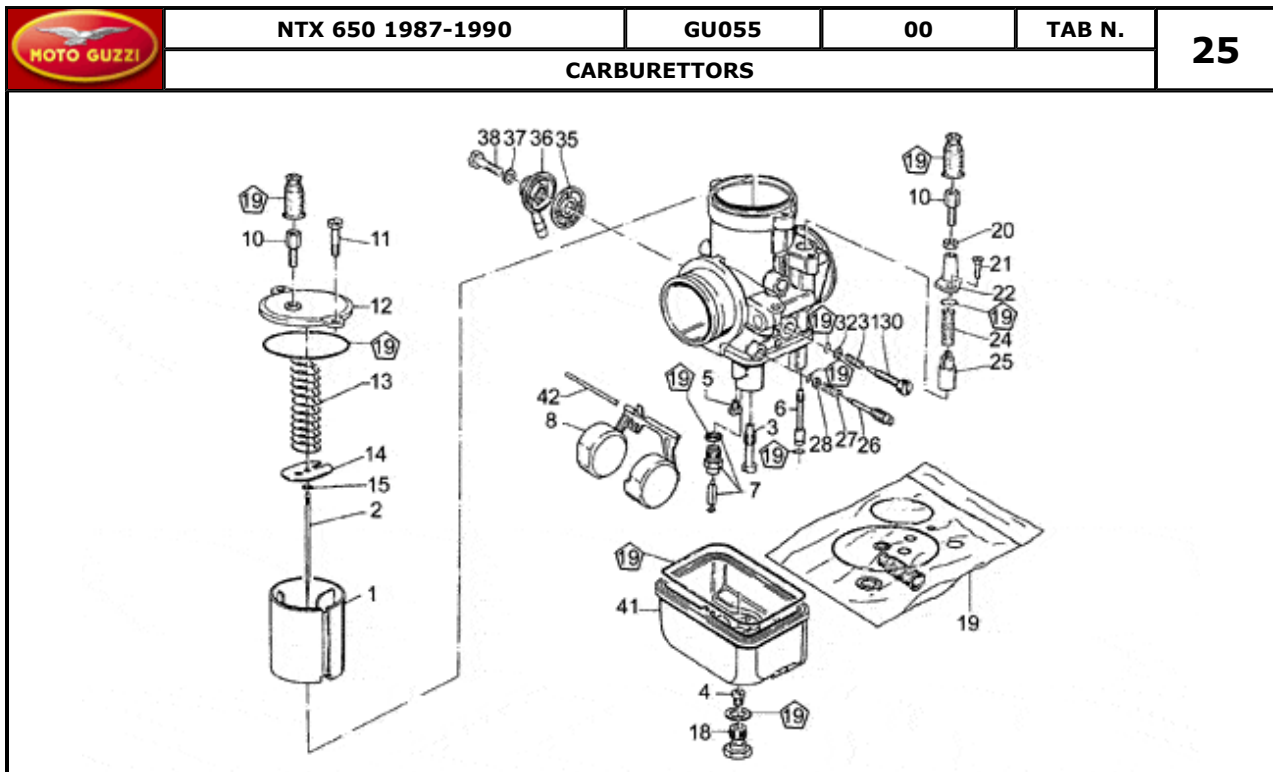

Pos.	Description	Year	I_M_	Country	Version	Code	Q.ty	P.Cod.
1	Gas valve 40	-	-	-	-	GU19934860	2	
2	Conical pin 8	-	-	-	-	GU19934960	2	
3	Needle valve 268T	-	-	-	-	GU19935580	2	
4	Main jet 100	-	-	-	-	GU27935775	2	
5	Idle jet 38	-	-	-	-	GU27935960	2	
6	Starter jet 60	-	-	-	-	GU19936000	2	
7	Needle valve	-	-	-	-	GU19934600	2	
8	Float gr.9,5	-	-	-	-	GU27934315	2	
10	Wire tensioner screw	-	-	-	-	GU12937200	4	
11	Screw	-	-	-	-	GU14934650	2	
12	Cover	-	-	-	-	GU19935080	2	
13	Gas valve return spring	-	-	-	-	GU19937180	2	
14	Plate	-	-	-	-	GU19938580	2	
15	Conical pin clip	-	-	-	-	GU65933600	2	
18	Plug with OR	-	-	-	-	GU10933700	2	
19	Gaskets set	-	-	-	-	GU19939980	1	
20	Nut	-	-	-	-	GU49938800	4	
21	Screw	-	-	-	-	GU13937900	2	
22	Starter device cover	-	-	-	-	GU17937450	2	
24	Spring	-	-	-	DO1	0000000	2	
25	Starter valve	-	-	-	-	GU13937800	2	
26	Adj.min.eng.speed screw	-	-	-	-	GU13936200	2	
27	Spring	-	-	-	-	GU13936300	2	
28	Flat washer	-	-	-	-	GU65933700	2	
30	Gas valve adjuster screw	-	-	-	-	GU13936600	2	
31	Spring	-	-	-	-	GU13936700	2	
32	Flat washer	-	-	-	-	GU14931650	2	
35	Fuel filter	-	-	-	-	GU43934000	2	
36	Fuel pipe union cap	-	-	-	-	GU35934670	2	
37	Gasket	-	-	-	-	GU13934700	2	
38	Cap fixing screw	-	-	-	-	GU10934900	2	
41	Aluminium float chamber	-	-	-	-	GU19934480	2	
	Float chamber plastica	-	-	-	03399N	GU31934460	2	
42	Float pin	-	-	-	-	GU13933100	2