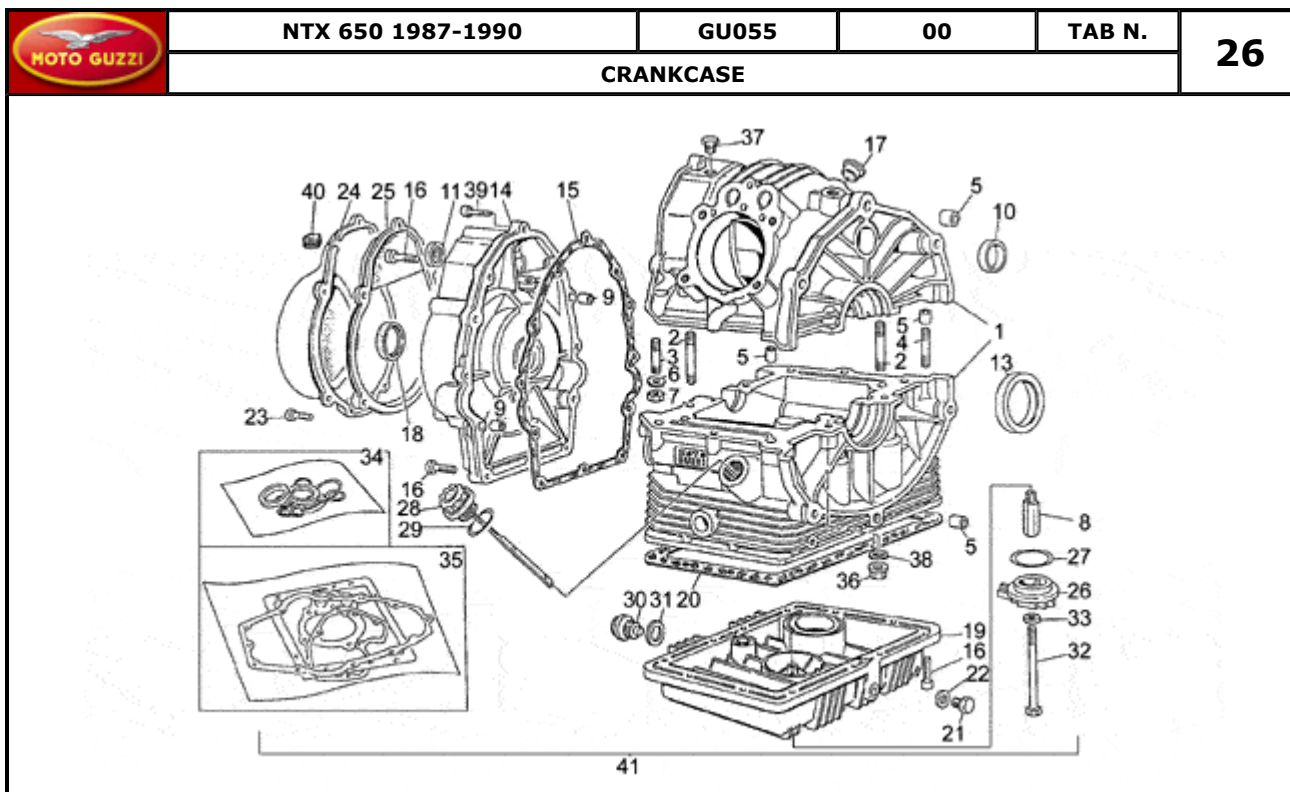

Pos.	Description	Year	I_M	Country	Version	Code	Q.ty	P.Cod.
1	Crankcase	-	-	-	-	GU23000170	1	
2	Stud bolt	-	-	-	-	GU96451560	4	
3	Stud bolt	-	-	-	-	GU96451430	4	
4	Stud bolt	-	-	-	-	GU96508055	2	
5	Bush	-	-	-	-	GU19015020	4	
6	Spring washer 8x15x0,3	-	-	-	-	GU61270300	6	
7	Nut	-	-	-	-	GU92601208	6	
8	Union	-	-	-	-	GU19003800	1	
9	Bush 6,6x9x13	-	-	-	-	GU19002020	2	
10	Plug	-	-	-	-	GU19016320	1	
11	Gasket ring	-	-	-	-	GU90401530	1	
13	Gasket ring	-	-	-	-	GU90405367	1	
14	Timing system cover	-	-	-	-	GU23001470	1	
15	Gasket	-	-	-	-	GU19001200	1	
16	Screw	-	-	-	-	GU98610325	22	
17	Plug	-	-	-	-	GU19017120	1	
18	Gasket ring	-	-	-	AS	GU90402038	1	
	Gasket ring 28x38x7	-	-	-	AB	GU90402840	1	
19	Motor oil cup	-	-	-	-	GU23003510	1	
20	Gasket	-	-	-	-	GU19003602	1	
21	Oil plug	-	-	-	-	GU95980213	1	
22	Gasket	-	-	-	-	GU10528900	1	
23	Hex socket screw M6x18	-	-	-	-	GU98610335	5	
24	Cover	-	-	-	-	GU27001636	1	
25	Flange	-	-	-	-	GU27001136	1	
26	Plug	-	-	-	-	GU23003470	1	
27	O-ring	-	-	-	-	GU90706444	1	
28	Oil filler plug	-	-	-	-	GU19004920	1	
29	Gasket ring	-	-	-	-	GU90706282	1	
30	Oil filler plug	-	-	-	-	GU29003750	1	
31	Gasket 20,1x28x2	-	-	-	-	GU95100709	1	
32	Bolt	-	-	-	-	GU98072490	1	
33	Gasket 8,25x15x1	-	-	-	-	GU12154200	1