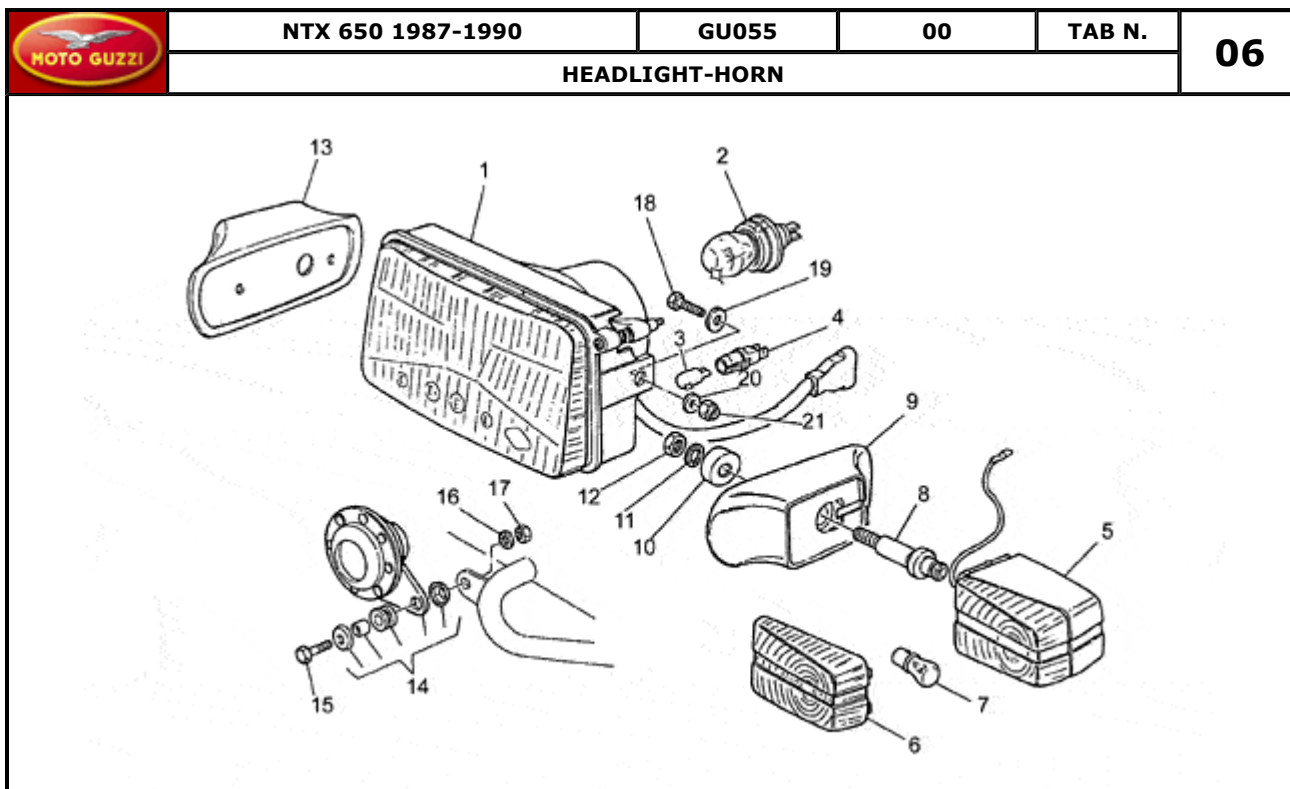

Pos.	Description	Year	I_M_	Country	Version	Code	Q.ty	P.Cod.
1	Headlight	-	-	-	-	GU27740515	1	
2	Lamp 12V 45/40W	-	-	-	-	GU93450231	1	
3	Lamp 12V-5W	-	-	-	-	GU93450105	1	
4	Lampholder	-	-	-	-	GU17760650	1	
5	Front turn indicator	-	-	-	-	GU27750615	2	
6	Turn indicator lens	-	-	-	-	GU28753750	2	
7	Lamp 12V-10W	-	-	-	-	GU93450129	2	
8	Turn sig. support rod	-	-	-	-	GU27751315	2	
9	Front LH turn indic.supp.cpl.	-	-	-	-	GU27753216	1	
10	Spacer	-	-	-	-	GU27753415	2	
11	Notched washer	-	-	-	-	GU95021110	2	
12	Nut	-	-	-	-	GU92602411	2	
13	Front RH turn indic.supp.cpl.	-	-	-	-	GU27753215	1	
14	Horn	-	-	-	-	GU27743715	1	
15	Hex screw M6X22	-	-	-	-	GU98054322	1	
16	Notched washer	-	-	-	-	GU95021106	1	
17	Nut	-	-	-	-	GU92602206	1	
18	Hex screw M6X22	-	-	-	-	GU98054322	2	
19	Washer 6,4x12x1,2	-	-	-	-	GU95100141	2	
20	Washer 5,3x10x0,5	-	-	-	-	GU95100121	2	
21	Nut M6x1	-	-	-	-	GU92630106	2