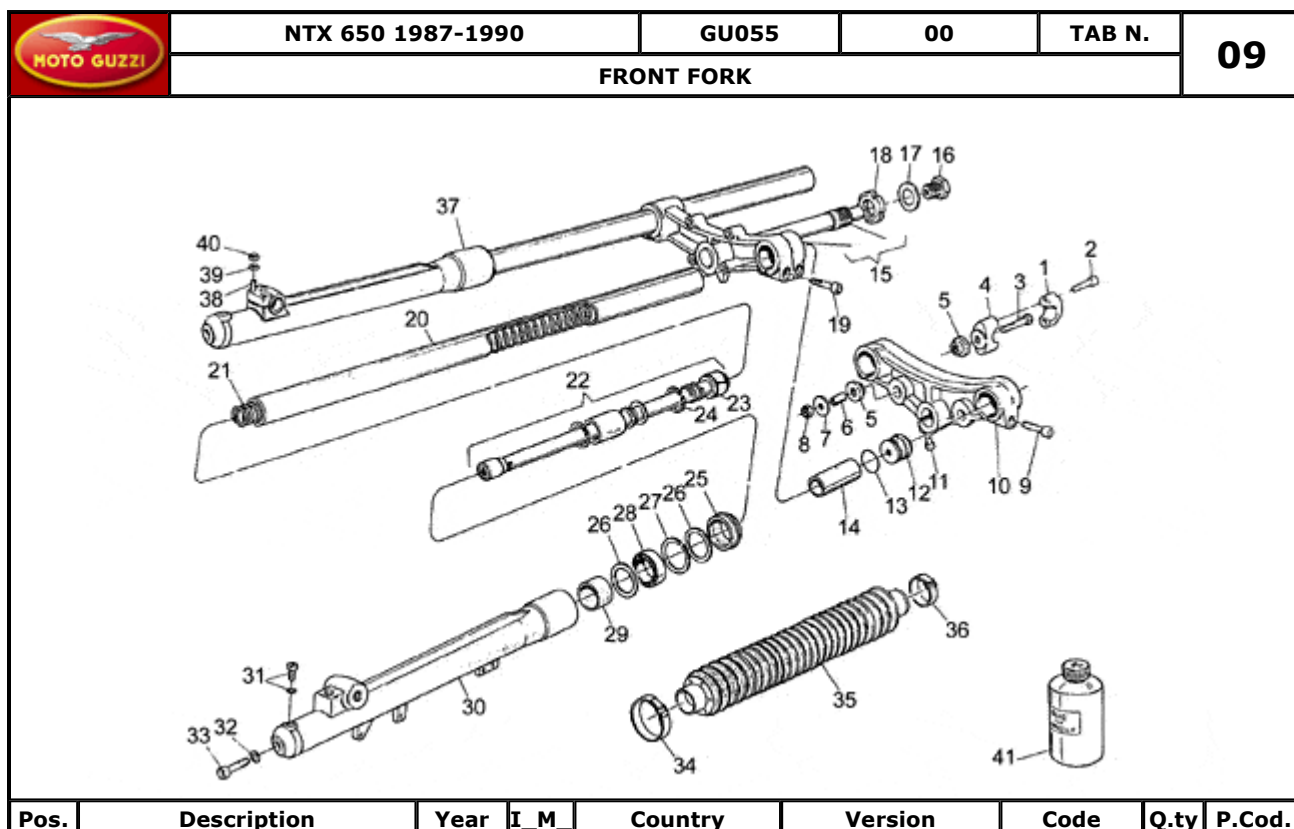

Pos.	Description	Year	I_M	Country	Version	Code	Q.ty	P.Cod.
1	Upper U-bolt	-	-	-	-	gg	GU27530535	2
	Upper U-bolt	-	-	-	-	g	GU27530589	2
	Upper U-bolt, black	-	-	-	-	r	GU27530501	2
2	Screw M8X30	-	-	-	-	-	GU98622430	4
3	Screw	-	-	-	-	-	GU66530501	2
4	Lower U-bolt	-	-	-	-	r	GU27530502	2
	Lower U-bolt	-	-	-	-	gg	GU27530536	2
	Lower U-bolt	-	-	-	-	g	GU27530590	2
5	Rubber spacer	-	-	-	-	-	GU27530503	4
6	Pipe	-	-	-	-	-	GU27530504	2
7	Cup	-	-	-	-	-	GU27530505	2
8	Nut	-	-	-	-	-	GU27530506	2
9	Screw	-	-	-	-	-	GU66530504	2
10	Upper plate	-	-	-	-	gg	GU27493176	1
	Upper plate	-	-	-	-	r	GU27493115	1
	Upper plate	-	-	-	-	g	GU27493116	1
11	Screw M8x30	-	-	-	-	-	GU66530505	4
12	Plug	-	-	-	-	-	GU27530575	2
13	O-ring	-	-	-	-	-	GU27530576	2
14	Pipe	-	-	-	-	-	GU27530577	2
15	Lower plate	-	-	-	-	r	GU27494015	1
	Lower plate	-	-	-	-	g	GU27494016	1
	Lower plate	-	-	-	-	gg	GU27494076	1
16	Nut	-	-	-	-	-	GU27530509	1
17	Washer	-	-	-	-	-	GU27530510	1
18	Ring nut	-	-	-	-	-	GU27530511	1
19	Screw 6x35	-	-	-	-	-	GU66530502	4
20	Sleeve	-	-	-	-	-	GU27525415	2
21	Spring	-	-	-	-	-	GU27530588	2
	Spring	-	-	-	-	-	GU31526636	2
22	Plunger, complete	-	-	-	-	-	GU27530578	2
23	Gasket ring	-	-	-	-	-	GU27530579	2
24	Stop ring	-	-	-	-	-	GU27530580	2