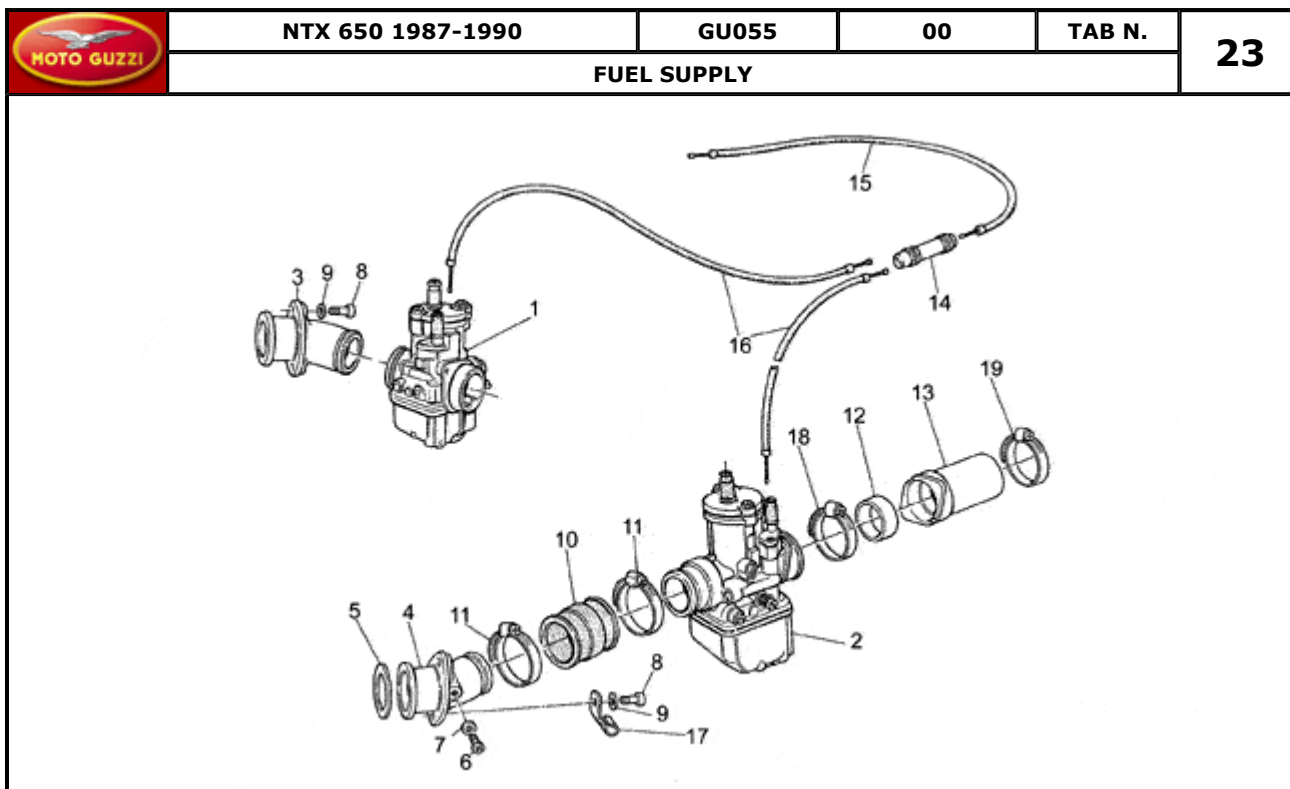

Pos.	Description	Year	I_M_	Country	Version	Code	Q.ty	P.Cod.
1	Carburettor RH	-	-	-	-	GU27112677	1	
2	Carburettor LH	-	-	-	-	GU27112676	1	
3	RH intake manifold	-	-	-	-	GU23115070	1	
4	LH intake manifold	-	-	-	-	GU23115071	1	
5	Gasket	-	-	-	-	GU19115580	2	
6	Special screw M6X10	-	-	-	-	GU98310611	2	
7	Washer 6,25x10x1,5	-	-	-	-	GU95100116	2	
8	Screw	-	-	-	-	GU98812325	4	
9	Special washer	-	-	-	-	GU61013800	4	
10	Hose	-	-	-	-	GU19114360	2	
11	Hose clamp 32X52X8	-	-	-	-	GU93305032	4	
12	Gasket ring	-	-	-	-	GU19114680	2	
13	Air intake hose	-	-	-	-	GU19114460	2	
14	Splitter	-	-	-	-	GU39607900	1	
15	Choke cable	-	-	-	-	GU27132815	1	
16	Choke cable	-	-	-	-	GU27133515	2	
17	Hose clamp	-	-	-	-	GU19718000	2	
18	Hose clamp	-	-	-	-	GU93305045	2	
19	Hose clamp	-	-	-	-	GU93305052	2