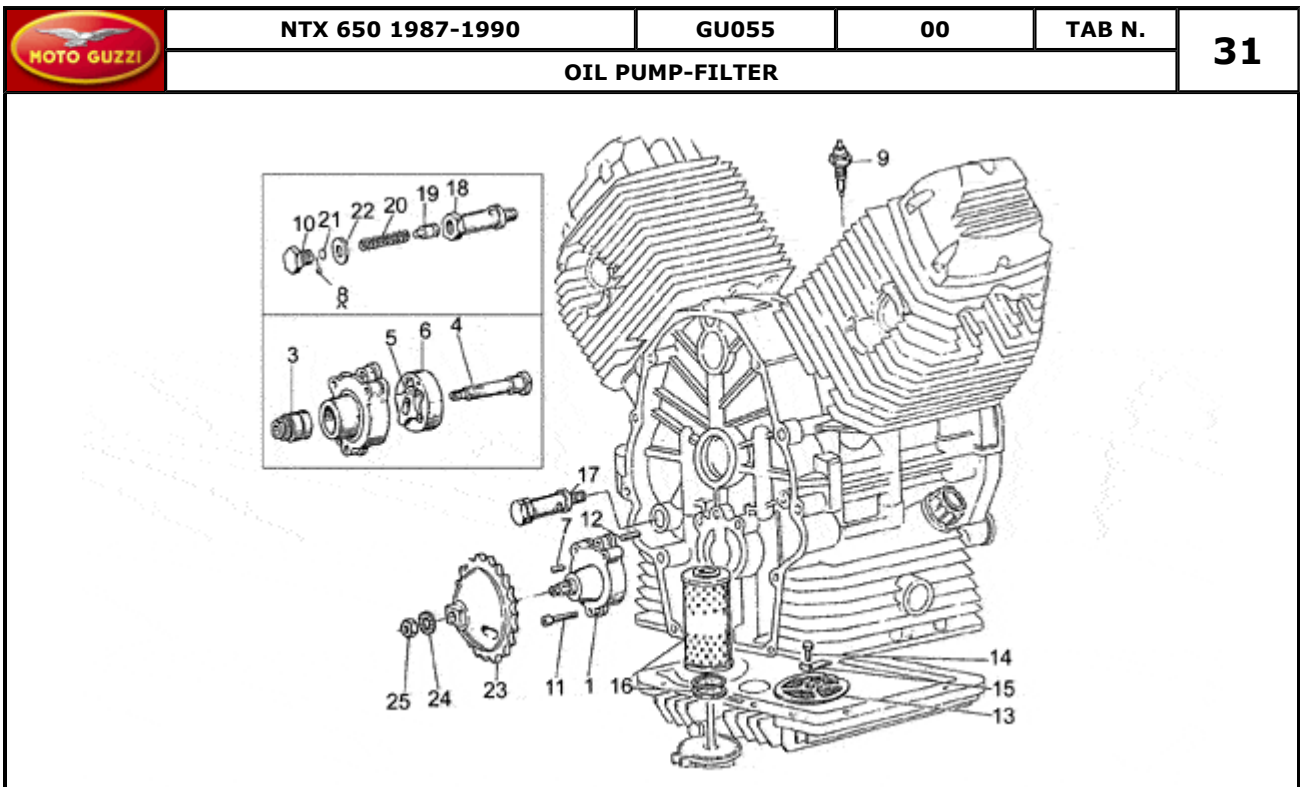

Pos.	Description	Year	I_M	Country	Version	Code	Q.ty	P.Cod.
1	Oil pump	-	-	-	M4	GU19146422	1	
	Oil pump	-	-	-	M3	GU19146420	1	
3	Roller bearing 10x22x20	-	-	-	M4	GU92252210	1	
	Roller bearing 10x22x20	-	-	-	M3	GU92252210	1	
4	Oil pump shaft assy.	-	-	-	M3	GU19147820	1	
	Oil pump shaft assy.	-	-	-	M4	GU20147810	1	
5	Inner rotor	-	-	-	M3	GU19148420	1	
	Inner rotor	-	-	-	M4	GU20148410	1	
6	Outer rotor	-	-	-	M3	GU19148620	1	
	Outer rotor	-	-	-	M4	GU20148610	1	
7	Roller	-	-	-	M4	GU92296723	1	
	Guide roller	-	-	-	M3	GU92296726	1	
8	Ball	-	-	-	-	GU92295911	1	
9	Pressure sensor	-	-	-	02201N	GU31999581	1	
10	Plug	-	-	-	-	GU12159000	1	
11	Screw 6x35	-	-	-	-	GU66530502	3	
12	Pin	-	-	-	-	GU19018920	2	
13	Oil filter	-	-	-	-	GU19152200	1	
14	Screw	-	-	-	-	GU98054314	1	
15	Plate	-	-	-	-	GU95187006	1	
16	Oil filter	-	-	-	-	GU19153000	1	
17	Oil valve cpl.	-	-	-	-	GU10158201	1	
18	Valve body	-	-	-	-	GU10158701	1	
19	Piston	-	-	-	-	GU12150900	1	
20	Valve spring	-	-	-	-	GU94321072	1	
21	Bottom	-	-	-	-	GU12150700	1	
22	Washer 14,5X20X1	-	-	-	-	GU95100523	3	
23	Oil pump gear	-	-	-	M3	GU19147721	1	
	Pump gear	-	-	-	M4	GU20147710	1	
24	Washer 10,5x16x1	-	-	-	-	GU19149800	1	
25	Nut M10x1,25	-	-	-	-	GU92602510	1