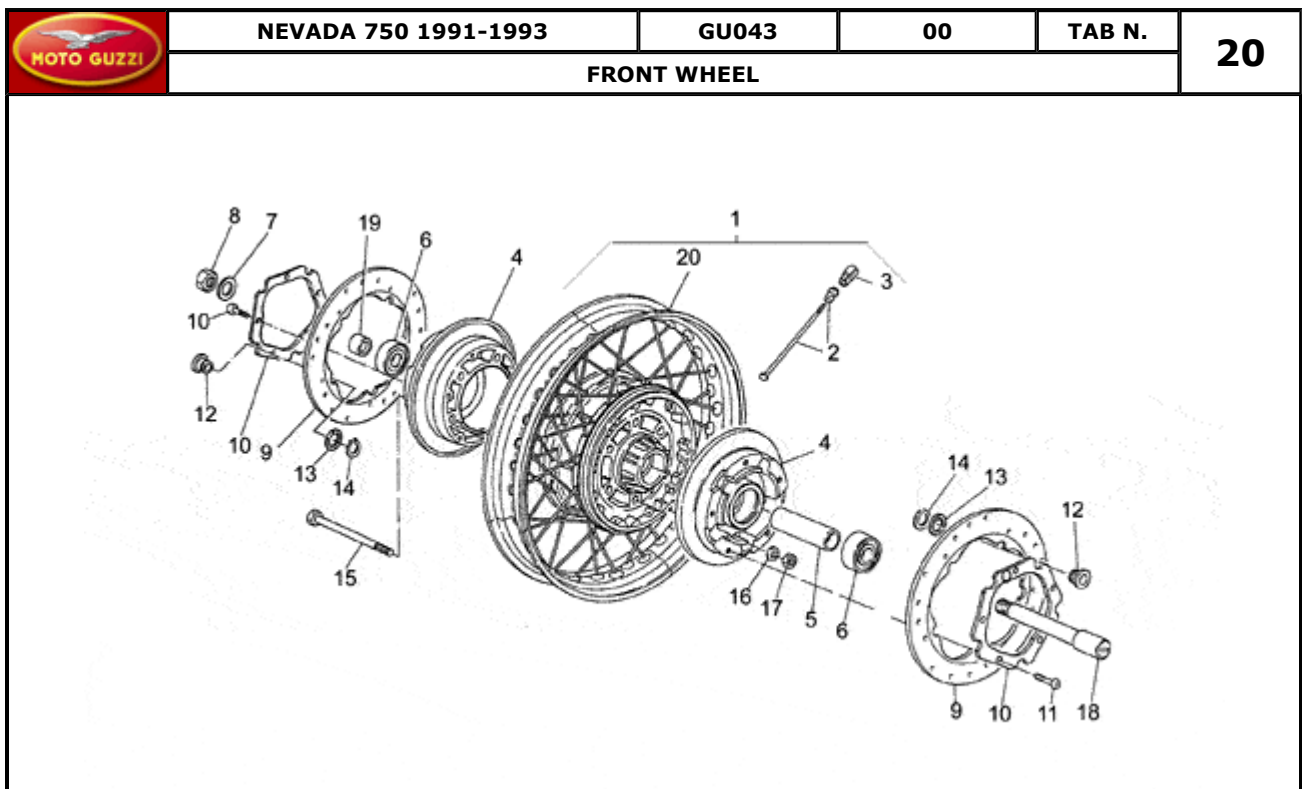

Pos.	Description	Year	I_M_	Country	Version	Code	Q.ty	P.Cod.
1	Front wheel	-	-	-	-	GU31610360	1	
2	Spoke	-	-	-	-	GU39611601	36	
3	Counterweight 10 gr.	-	-	-	-	GU27616110	1	
	Counterweight 15 gr.	-	-	-	-	GU27616111	1	
	Counterweight 20 gr.	-	-	-	-	GU27616112	1	
	Counterweight 30 gr.	-	-	-	-	GU27616113	1	
4	Flange	-	-	-	-	GU31620360	2	
5	Spacer	-	-	-	-	GU31615260	1	
6	Bearing	-	-	-	-	GU92204221	2	
7	Washer 17X27X2	-	-	-	-	GU95004217	1	
8	Nut M16X1,5	-	-	-	-	GU92602516	1	
9	Outer brake disk	-	-	-	-	GU28613670	2	
10	Inner brake disk	-	-	-	-	GU28613770	2	
11	Screw	-	-	-	-	GU98230825	10	
12	Bush	-	-	-	-	GU28613560	10	
13	Belleville spring	-	-	-	-	GU28618860	10	
14	Circlip	-	-	-	-	GU90271022	10	
15	Screw	-	-	-	-	GU98052470	5	
16	Washer 8,4X13X0,8	-	-	-	-	GU14615901	5	
17	Nut	-	-	-	-	GU92630508	5	
18	Front wheel spindle	-	-	-	-	GU31614160	1	
19	Spacer	-	-	-	-	GU31616360	2	
20	Front wheel 2,15x18"	-	-	-	-	GU23610870	1