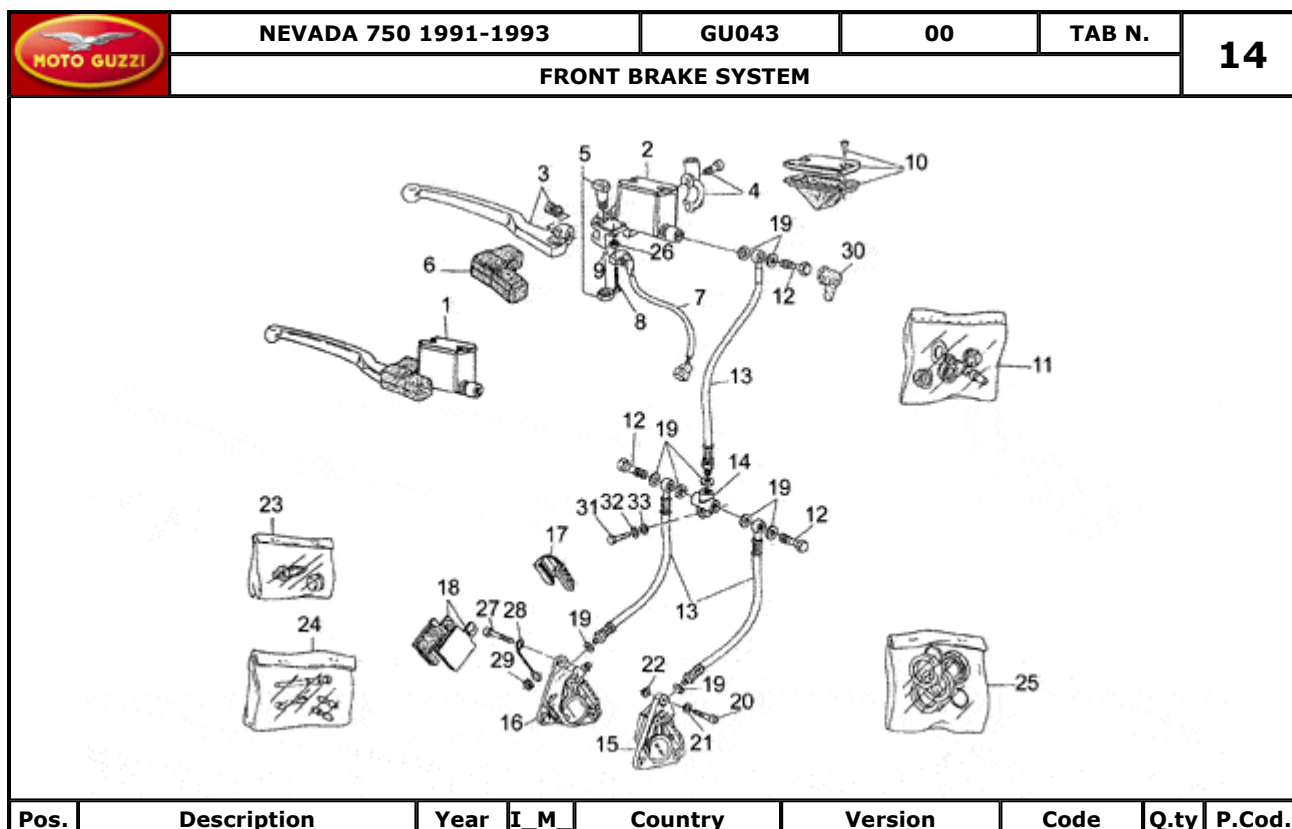

Pos.	Description	Year	I_M	Country	Version	Code	Q.ty	P.Cod.
1	Front master cilinder	-	-	-	-	GU28660178	1	
2	Front master cilinder	-	-	-	-	GU28660278	1	
3	Front brake lever	-	-	-	-	GU28605678	1	
4	Bracket	-	-	-	-	GU27664075	1	
5	Pin	-	-	-	-	GU27604815	1	
6	Cap	-	-	-	-	GU27663615	1	
7	Brake light switch	-	-	-	-	GU27749815	1	
8	Screw	-	-	-	-	GU98200214	2	
9	Ball	-	-	-	-	GU92295708	1	
10	Pump cover	-	-	-	-	GU27661115	1	
11	Pump revision kit	-	-	-	-	GU28659378	1	
12	Oil pipe screw *	-	-	-	-	GU95990028	3	
13	Flexible pipe	-	-	-	-	GU31657160	3	
14	Distributor	-	-	-	-	GU31656860	1	
15	LH front brake caliper Grimeca	-	-	-	29895C	GU31652265	1	
16	RH front brake caliper Grimeca	-	-	-	29895C	GU31652365	1	
17	Brake caliper cover GRIMECA	-	-	-	29895C	GU31654765	2	
	Brake caliper cover BREMBO	-	-	-	-	GU39654700	2	
18	Pads pair BREMBO	-	-	-	-	GU27654610	1	
	Pads pair GRIMECA	-	-	-	29895C	GU31654665	2	
19	Gasket	-	-	-	-	GU25656100	8	
20	Screw	-	-	-	-	GU98622422	3	
21	Spring washer 8x15x0,3	-	-	-	-	GU61270300	4	
22	Washer 8,5X18X0,5	-	-	-	-	GU95100250	4	
	Washer 8,5X18X0,8	-	-	-	-	GU95100251	4	
23	Bleeder+cap GRIMECA	-	-	-	29895C	GU31659265	2	
	Bleeder+cap BREMBO D.6	-	-	-	-	GU65659200	1	
24	Pins+spring BREMBO	-	-	-	-	GU39659100	1	
	Pins+spring GRIMECA	-	-	-	29895C	GU31659165	2	
25	Brake caliper rev. kit GRIMECA	-	-	-	29895C	GU66659031	2	
	Brake caliper rev. kit BREMBO	-	-	-	-	GU39659000	1	
26	Nut	-	-	-	-	GU92608202	2	
27	Hex socket screw M8X25	-	-	-	-	GU98622425	1