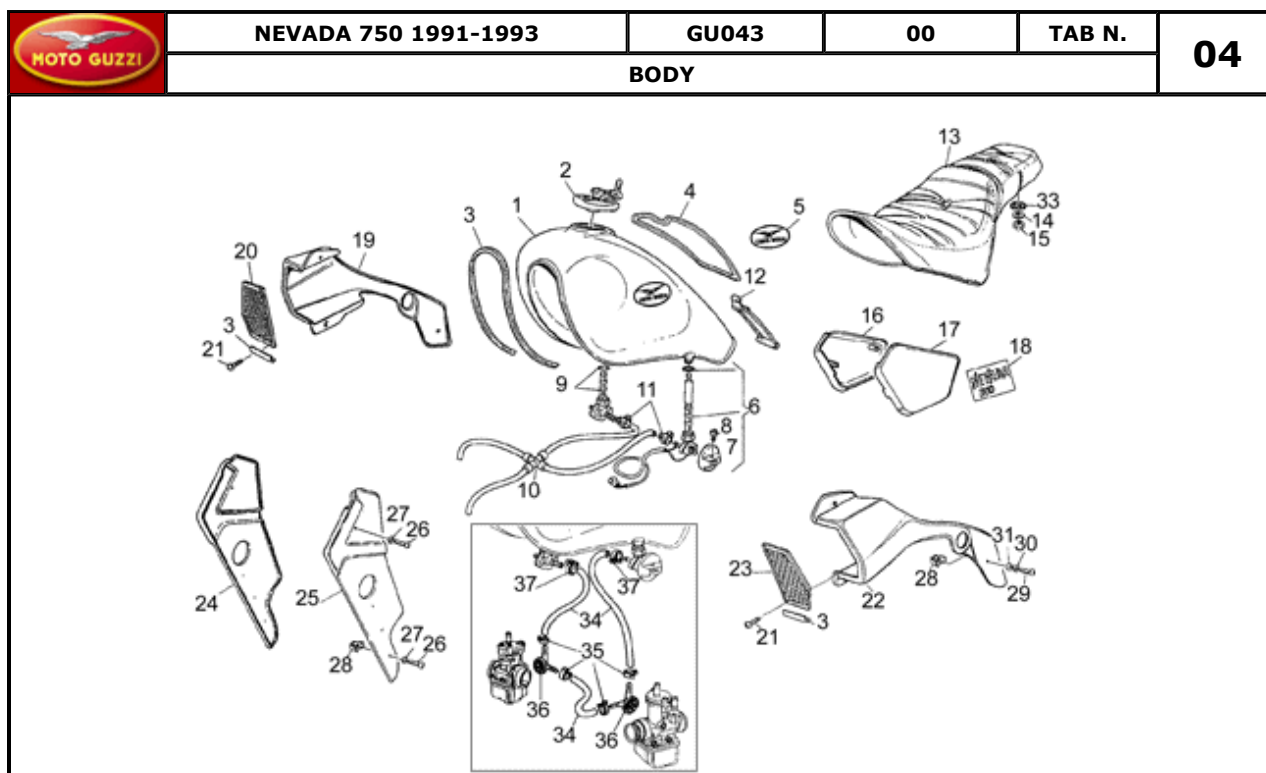

Pos.	Description	Year	I_M_	Country	Version	Code	Q.ty	P.Cod.
1	Fuel tank	-	-	-	-	gr GU311002601	1	
	Fuel tank	-	-	-	-	a GU31100261	1	
	Fuel tank	-	-	-	-	b GU31100260	1	
2	Plug	-	-	-	-	GU29103951	1	
3	Gasket	-	-	-	-	GU28576892	1	
4	Fuel tank decal	-	-	-	D1	GU31925560	1	
5	Fuel tank decal	-	-	-	-	GU31917360	2	
6	LH fuel cock	-	-	-	-	GU31105460	1	
7	Knob	-	-	-	-	GU29105750001	2	
8	Screw	-	-	-	-	GU98200306	2	
9	RH fuel cock	-	-	-	-	GU31105360	1	
10	Fuel pipe	-	-	-	-	GU29106500	1	
11	Hose clamp	-	-	-	-	GU28108410	4	
12	Tie rod	-	-	-	-	GU19102750	1	
13	Saddle	-	-	-	-	GU31460560	1	
14	Washer 6,4x12x1,2	-	-	-	-	GU95100141	2	
15	Nut	-	-	-	-	GU92670206	2	
16	RH side cover blank	-	-	-	-	gr GU234762101	1	
	RH side panel	-	-	-	-	b GU31476260	1	
	RH side panel	-	-	-	-	a GU31476261	1	
17	LH side panel	-	-	-	F	b GU31476363	1	
	LH side panel	-	-	-	YU	gr GU234763101	1	
	LH side panel	-	-	-	YU	b GU31476360	1	
	LH side panel	-	-	-	YU	a GU31476361	1	
	LH side panel	-	-	-	F	a GU31476364	1	
	LH side cover blank	-	-	-	F	gr GU314763621	1	
18	Decal "NEVADA 750"	-	-	-	1A-D1	- GU31922060	2	
	RH side panel decal	-	-	-	2A-D2	- GU31940480	1	
	LH side panel decal	-	-	-	2A-D2	- GU31940580	1	
19	RH side chromium plated	-	-	-	-	GU31570260	1	
20	Net panel (r)	-	-	-	-	GU31576760	1	
21	Self-tap screw	-	-	-	-	GU99210210	8	
22	LH side panel cromo	-	-	-	-	GU31570360	1	
23	Net panel (l)	-	-	-	-	GU31576660	1