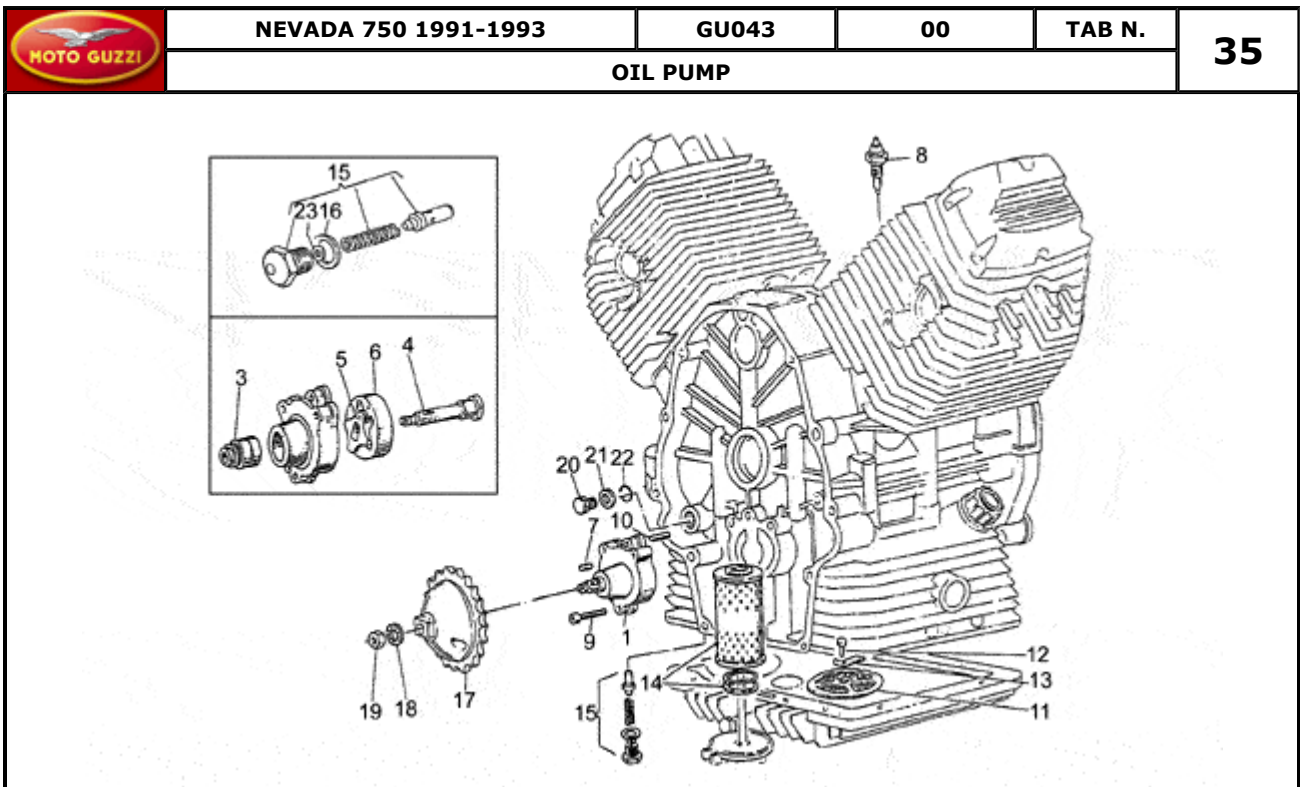

Pos.	Description	Year	I_M	Country	Version	Code	Q.ty	P.Cod.
1	Oil pump shaft assy.	-	-	-	M4	GU20147810	1	
	Oil pump	-	-	-	M3	GU19146420	1	
3	Roller bearing 10x22x20	-	-	-	M4	GU92252210	1	
4	Oil pump shaft assy.	-	-	-	M3	GU19147820	1	
	Oil pump shaft assy.	-	-	-	M4	GU20147810	1	
5	Inner rotor	-	-	-	M3	GU19148420	1	
	Inner rotor	-	-	-	M4	GU20148410	1	
6	Outer rotor	-	-	-	M3	GU19148620	1	
	Outer rotor	-	-	-	M4	GU20148610	1	
7	Roller	-	-	-	M4	GU92296723	1	
	Guide roller	-	-	-	M3	GU92296726	1	
8	Pressure sensor	-	-	-	02201N	GU31999581	1	
9	Screw M6X35	-	-	-	-	GU98620335	3	
10	Pin	-	-	-	-	GU19018920	2	
11	Oil filter	-	-	-	-	GU19152200	1	
12	Screw	-	-	-	-	GU98054314	1	
13	Plate	-	-	-	-	GU95187006	1	
14	Oil filter	-	-	-	-	GU27153085	1	
15	Oil pressure valve	-	-	-	-	GU31158250	1	
16	Washer 18,25x24x1	-	-	-	-	GU18144350	3	
17	Oil pump gear	-	-	-	M3	GU19147721	1	
	Pump gear	-	-	-	M4	GU20147710	1	
18	Washer 10,5x16x1	-	-	-	-	GU19149800	1	
19	Nut M10x1,25	-	-	-	-	GU92602510	1	
20	Plug	-	-	-	-	GU31016050	1	
21	Gasket 14,25	-	-	-	-	GU18161150	1	
22	O-ring	-	-	-	-	GU90706111	1	
23	Washer 6,15x11x0,8	-	-	-	-	GU95004206	1