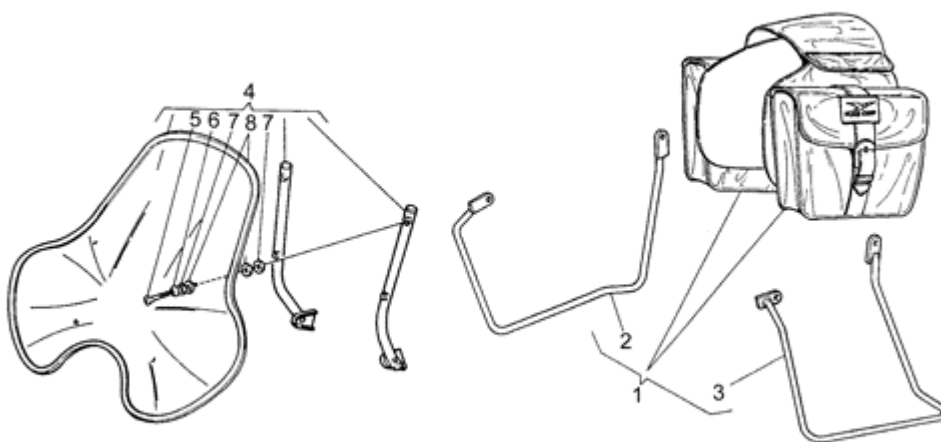

NEVADA 750 1991-1993	GU043	00	TAB N.	03
	CASES-WINDSCREEN KIT				

Pos.	Description	Year	I_M_	Country	Version	Code	Q.ty	P.Cod.
1	Saddlebags, pair	-	-	-	-	GU31999260	1	
2	RH support	-	-	-	-	GU31486660	1	
3	LH support	-	-	-	-	GU31486760	1	
4	Windscreen cpl.	-	-	-	-	GU31577261	1	
5	Screw	-	-	-	-	GU98270621	4	
6	Washer	-	-	-	-	GU18577850	4	
7	Rubber spacer	-	-	-	-	GU93110060	8	
8	Flat washer	-	-	-	-	GU95100144	8