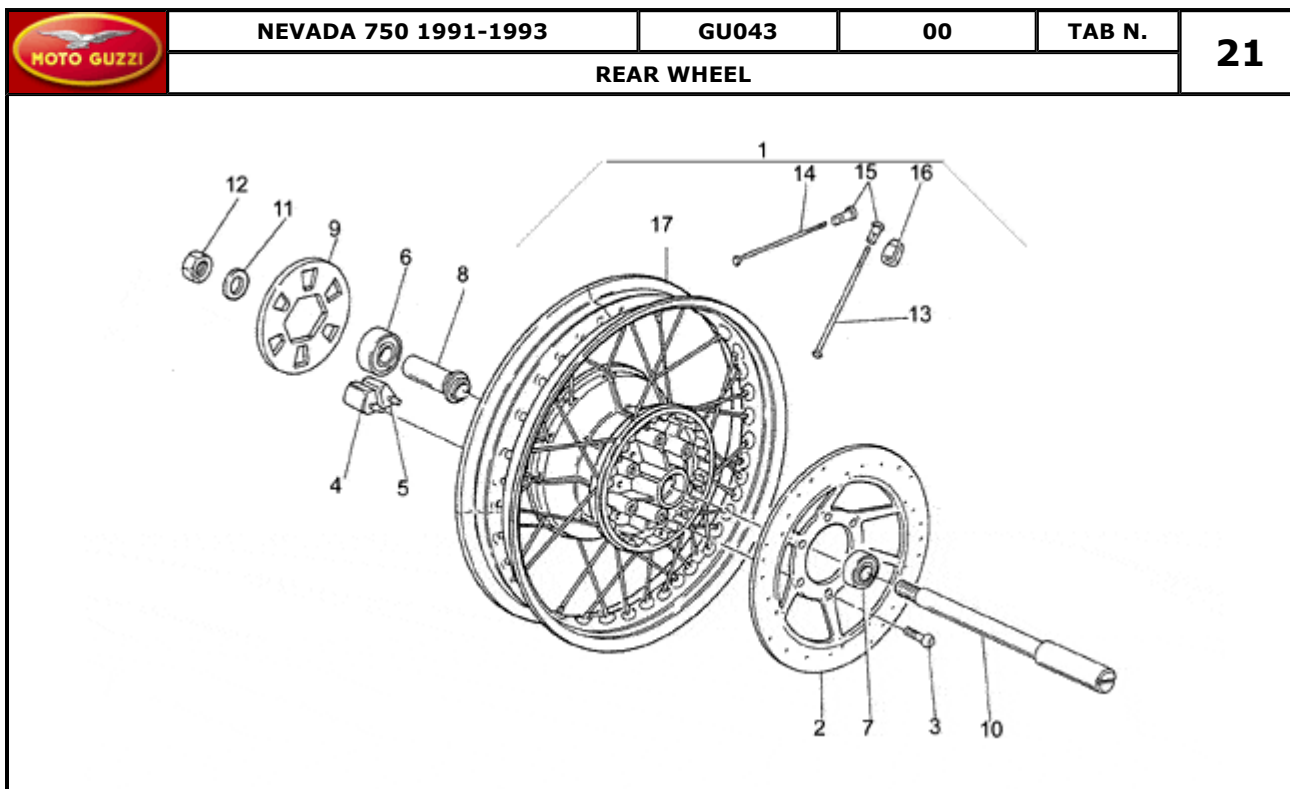

Pos.	Description	Year	I_M_	Country	Version	Code	Q.ty	P.Cod.
1	Rear wheel	-	-	-	-	GU23630370	1	
2	Brake disc	-	-	-	-	GU27613310	1	
3	Screw	-	-	-	-	GU98230825	6	
4	RH rubber coupling	-	-	-	-	GU19632501	6	
5	LH rubber coupling	-	-	-	-	GU19632502	6	
6	Bearing	-	-	-	-	GU92204218	1	
7	Bearing	-	-	-	-	GU92204217	1	
8	Spacer	-	-	-	-	GU27633910	1	
9	Spacer	-	-	-	-	GU27356910	1	
10	Rear wheel spindle	-	-	-	-	GU31633330	1	
11	Washer	-	-	-	-	GU14634400	1	
12	Nut M6X1,5	-	-	-	-	GU92602316	1	
13	Long spoke	-	-	-	-	GU23631470	18	
14	Short spoke	-	-	-	-	GU23631170	18	
15	Nipples	-	-	-	-	GU27631250	36	
16	Counterweight 10 gr.	-	-	-	-	GU27616110	1	
	Counterweight 15 gr.	-	-	-	-	GU27616111	1	
	Counterweight 20 gr.	-	-	-	-	GU27616112	1	
	Counterweight 30 gr.	-	-	-	-	GU27616113	1	
17	Rear wheel 250x16"	-	-	-	-	GU23630770	1