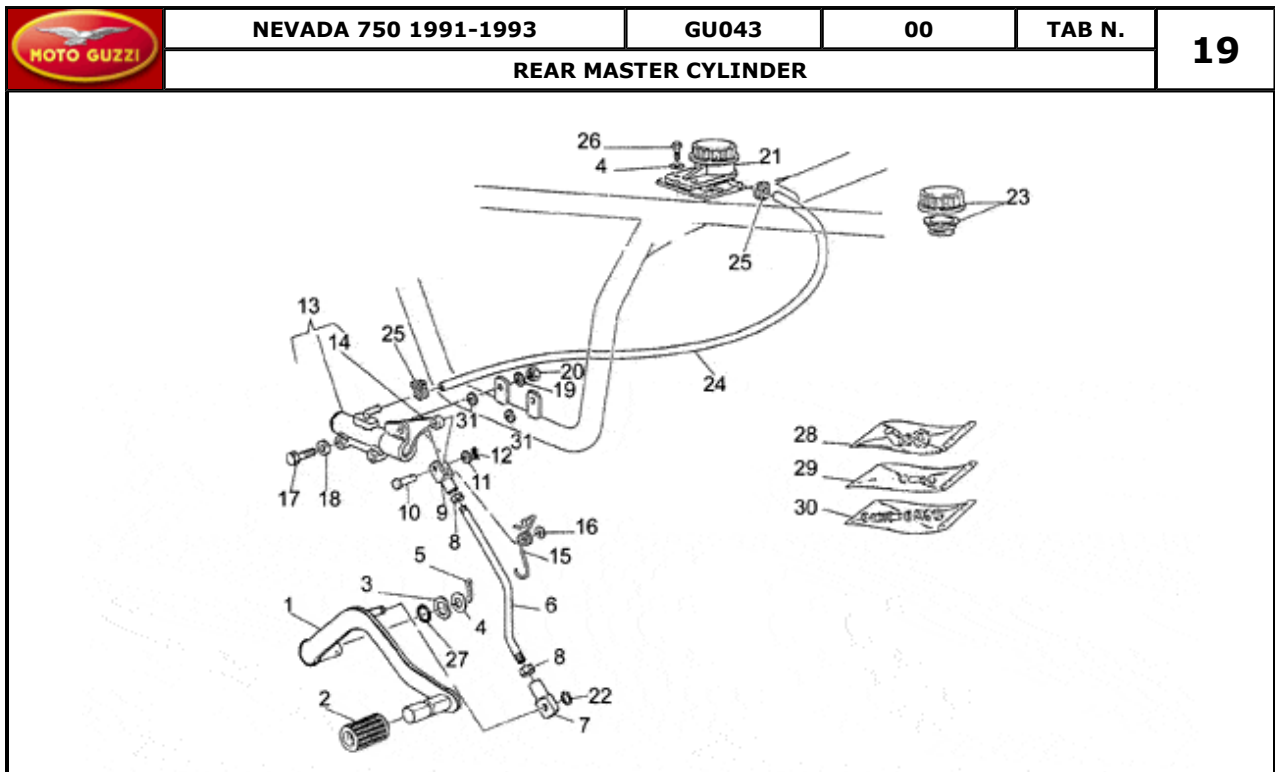

Pos.	Description	Year	I_M_	Country	Version	Code	Q.ty	P.Cod.
1	Rear brake lever	-	-	-	-	GU31677060	1	
2	Rubber spacer	-	-	-	-	GU14251001	1	
3	Spring washer	-	-	-	-	GU95129260	1	
4	Flat washer	-	-	-	-	GU95004215	1	
5	Split pin	-	-	-	-	GU95500227	1	
6	Master cylinder rod	-	-	-	1A	GU31675260	1	
	Tie rod	-	-	-	2A	GU31675280	1	
7	Block	-	-	-	-	GU18257551	1	
8	Nut	-	-	-	-	GU92690073	1	
9	Fork	-	-	-	-	GU31626860	1	
10	Pin	-	-	-	-	GU95770265	1	
11	Washer	-	-	-	-	GU95129110	1	
12	Split pin	-	-	-	-	GU95500222	1	
13	Rear master cylinder 12,7mm	-	-	-	-	GU19660200	1	
14	Rear brake lever	-	-	-	-	GU19667500	1	
15	Rear brake lever spring	-	-	-	-	GU19667600	1	
16	Washer 6,15x11x0,8	-	-	-	-	GU95004206	1	
17	Screw	-	-	-	1A	GU98052326	2	
	Screw	-	-	-	2A	GU98052330	2	
18	Washer	-	-	-	-	GU95000206	4	
19	Notched washer	-	-	-	-	GU95021106	2	
20	Nut	-	-	-	-	GU92602206	2	
21	Brake oil tank	-	-	-	-	GU65663500	1	
22	Circlip	-	-	-	-	GU90271008	1	
23	Tank cap	-	-	-	-	GU17661052	1	
24	Pipe	-	-	-	-	GU00823944055	1	
25	Hose clamp	-	-	-	-	GU19157800	2	
26	Hex screw M6X16	-	-	-	-	GU98054316	2	
27	O-ring	-	-	-	-	GU90706141	1	
28	Pump connection overhaul unit	-	-	-	-	GU19659500	1	
29	Lever overhaul kit	-	-	-	-	GU19659600	1	
30	Rear pump rev. kit	-	-	-	-	GU17659352	1	
31	Spacer	-	-	-	-	GU91180605	2