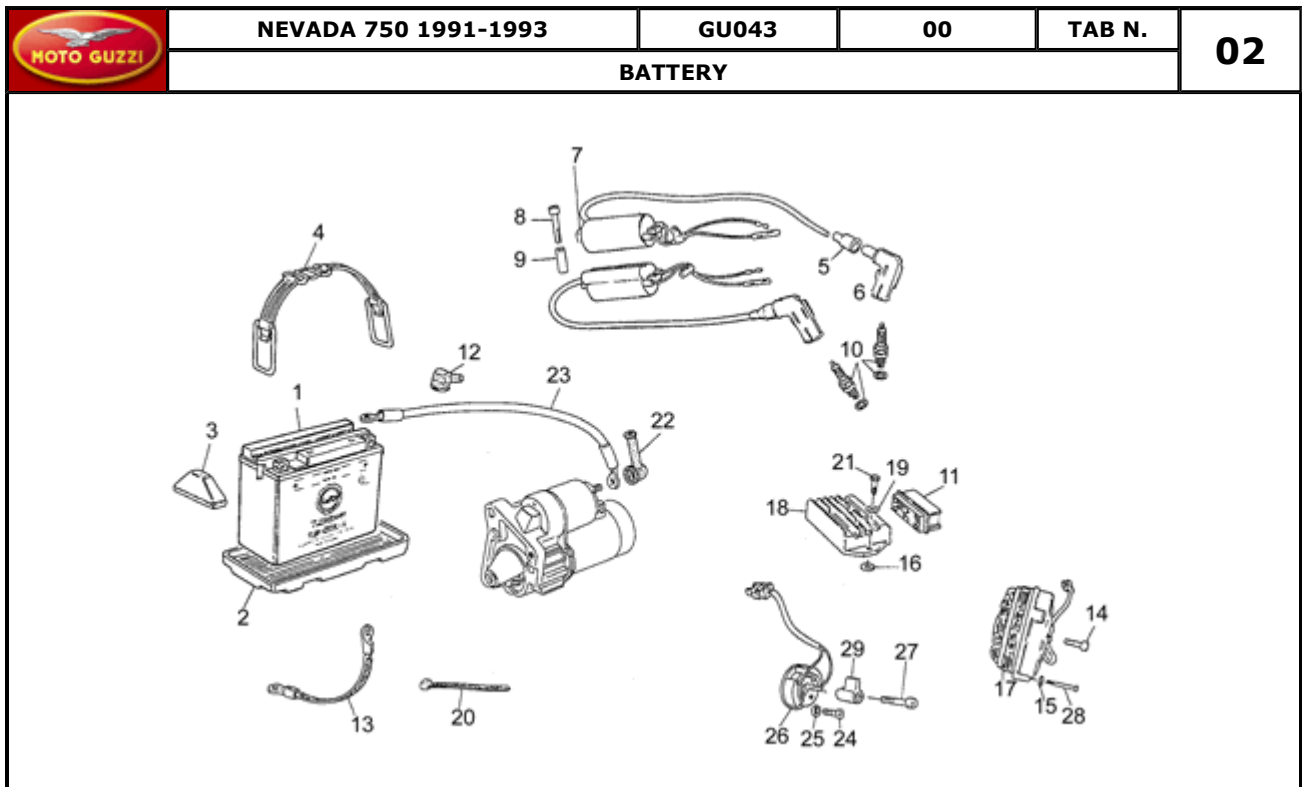

Pos.	Description	Year	I_M	Country	Version	Code	Q.ty	P.Cod.
1	Battery Y50-N18L-A	-	-	-	YU	GU31704560	1	
	Battery 12V-24Ah	-	-	-	F	GU28704552	1	
2	Float chamber	-	-	-	-	GU14707000	1	
3	Accumulator fixing wedge	-	-	-	-	GU31705360	1	
4	Clamp	-	-	-	F	GU19704800	1	
	Clamp	-	-	-	YU	GU31704860	1	
5	Cap	-	-	-	-	GU14717600	2	
6	Sparkplug cap	-	-	-	-	GU14717400	2	
7	HT coil	-	-	-	-	GU31716560	2	
8	Screw	-	-	-	-	GU98620240	4	
9	Spacer	-	-	-	-	GU91180721	4	
10	Spark plug CHAMPION N3C	-	-	-	-	GU31717015	2	
11	Connector SAPRISA	-	-	-	-	GU28712500	1	
12	Cap	-	-	-	-	GU23707100	1	
13	Ground-battery lead	-	-	-	-	GU28747960	1	
14	Screw	-	-	-	-	GU28712459	1	
15	Notched washer	-	-	-	-	GU95021105	3	
16	Rubber spacer	-	-	-	-	GU93110060	4	
17	Generator SAPRISA	-	-	-	-	GU28712400	1	
18	Voltage regulator SAPRISA	-	-	-	-	GU28703800	1	
19	Washer 6,5X17X1.5	-	-	-	-	GU95100139	2	
20	Hose clamp 3,6x20,6	-	-	-	-	GU14609650	20	
21	Hex screw M6X20	-	-	-	-	GU98054320	2	
22	Cap	-	-	-	-	GU19707100	2	
23	Ground-battery lead	-	-	-	-	GU19748400	1	
24	Screw	-	-	-	-	GU98325012	2	
25	Washer	-	-	-	-	GU95000205	2	
26	Phase/revolution sensor	-	-	-	-	GU29722270	1	
27	Hex socket screw M6X18	-	-	-	-	GU98622318	1	
28	Screw	-	-	-	-	GU98620250	3	
29	Rotor	-	-	-	-	GU27721063	1	