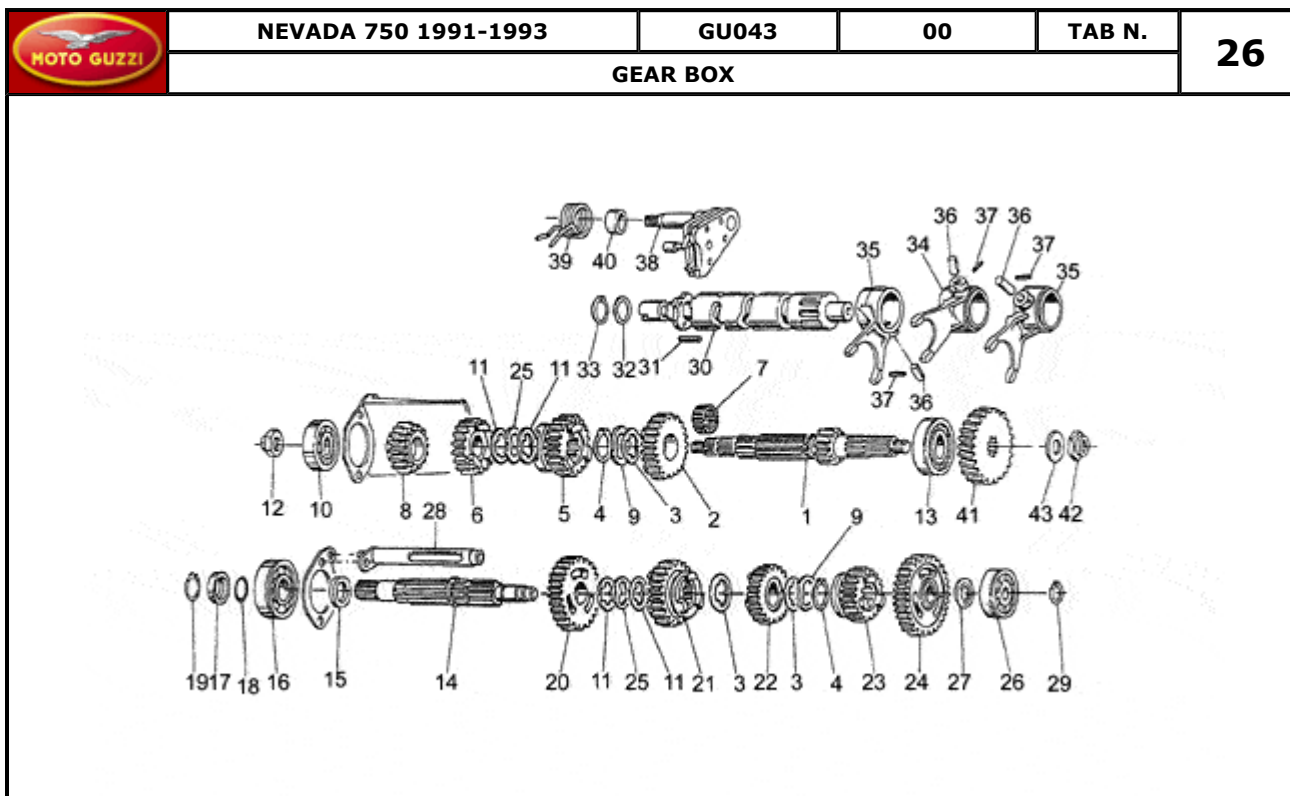

Pos.	Description	Year	I_M	Country	Version	Code	Q.ty	P.Cod.
1	Primary gear shaft Z=11	-	-	-	-	GU23210570	1	
2	Gear 5a AP Z=20	-	-	-	-	GU23212070	1	
3	Thrust washer	-	-	-	-	GU19215460	3	
4	Circlip	-	-	-	-	GU90271127	2	
5	Gear 4a AP Z=18	-	-	-	-	GU19211861	1	
6	Gear 3a AP Z=18	-	-	-	-	GU19211460	1	
7	Roller cage	-	-	-	-	GU92251023	1	
8	Gear 2a AP Z=14	-	-	-	-	GU19211361	1	
9	Washer	-	-	-	-	GU19218062	2	
10	Bearing AP 17x40x17,5	-	-	-	-	GU92218417	1	
11	Clearance washer	-	-	-	-	GU19214660	4	
12	Nut	-	-	-	-	GU10054100	1	
13	Bearing AP 20x37x17	-	-	-	-	GU92230320	1	
14	Driven shaft	-	-	-	-	GU19213661	1	
15	Spacer	-	-	-	-	GU19212900	1	
16	Bearing 20X47X14	-	-	-	-	GU92201220	1	
17	Spacer	-	-	-	-	GU19213720	1	
18	Gasket ring 18,77X1,78	-	-	-	-	GU90706188	1	
19	Circlip	-	-	-	-	GU90271121	1	
20	Gear 2a AS Z=23	-	-	-	-	GU23214571	1	
21	Gear 3a AS Z=23	-	-	-	-	GU19214860	1	
22	Gear 4a AS Z=19	-	-	-	-	GU19215161	1	
23	Gear 5a AS Z=18	-	-	-	-	GU23215270	1	
24	Driven gear 1A Z=26	-	-	-	-	GU23214070	1	
25	Washer	-	-	-	-	GU19218061	2	
26	Bearing	-	-	-	-	GU92234716	1	
27	Spacer 1,7 mm	-	-	-	-	GU10214301	1	
	Spacer 1,8 mm	-	-	-	-	GU10214302	1	
	Spacer 1,9 mm	-	-	-	-	GU10214303	1	
	Washer 2 mm	-	-	-	-	GU10214304	1	
	Spacer 2,1 mm	-	-	-	-	GU10214305	1	
28	Gutter	-	-	-	-	GU23202074	1	
29	Circlip	-	-	-	-	GU90271117	1