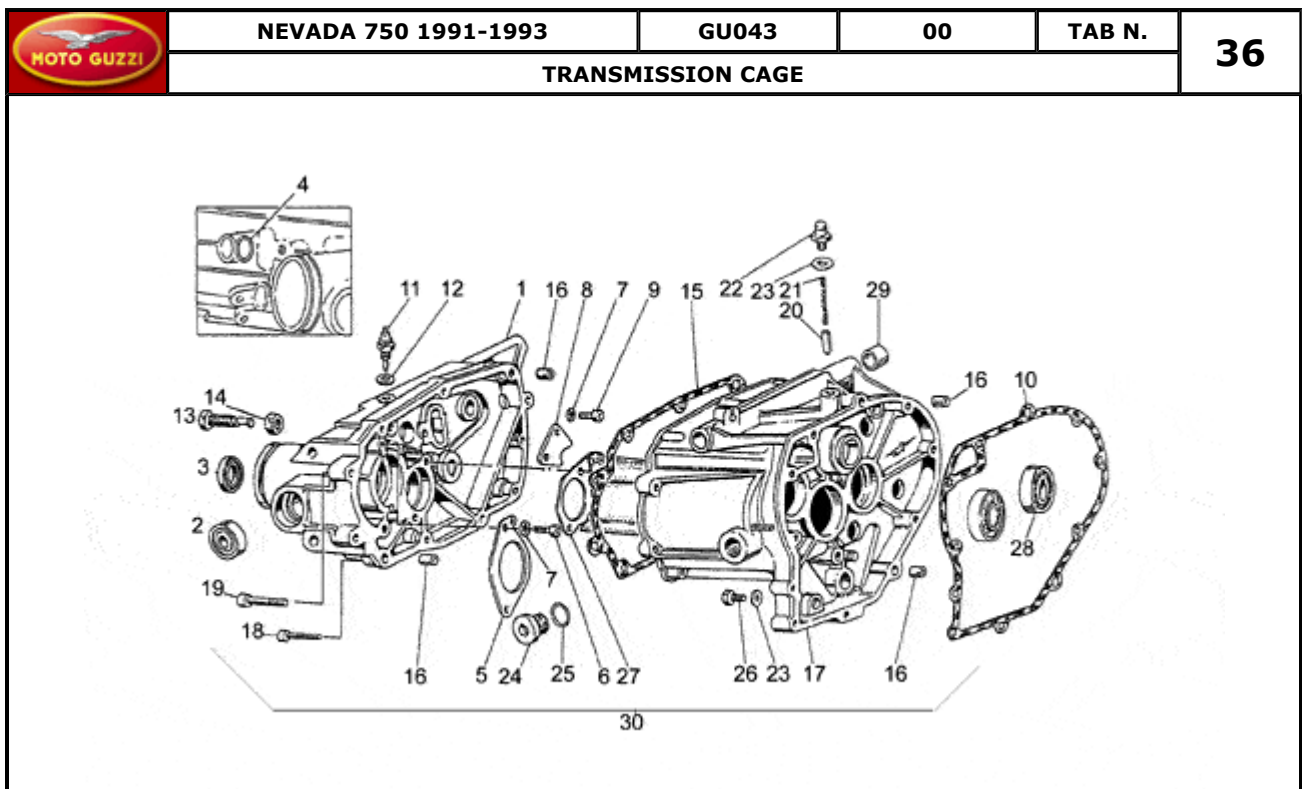

Pos.	Description	Year	I_M	Country	Version	Code	Q.ty	P.Cod.
1	Box cover, grey	-	-	-	-	GU19200861	1	
2	Bearing 15x35x11	-	-	-	-	GU92204215	2	
3	Gasket ring 28x40x7	-	-	-	-	GU90402841	1	
4	O-ring 13,95x2,92	-	-	-	-	GU90706140	1	
5	Plate	-	-	-	-	GU23213870	1	
6	Screw	-	-	-	-	GU98622314	4	
7	Washer 6,4x10x0,7	-	-	-	-	GU14217901	6	
8	Plate	-	-	-	-	GU19235800	1	
9	Screw	-	-	-	-	GU98622314	2	
10	Gasket	-	-	-	-	GU23200370	1	
11	Sensor	-	-	-	-	GU19207220	1	
12	Gasket 8,25x15x1	-	-	-	-	GU12154200	1	
13	Screw M12x1,25	-	-	-	-	GU19237800	1	
14	Low nut M12x1,25	-	-	-	-	GU92602512	1	
15	Gasket	-	-	-	-	GU19201120	1	
16	Bush 6,6x9x13	-	-	-	-	GU19002020	4	
17	Gearbox, grey	-	-	-	-	GU19200261	1	
18	Screw M6X30	-	-	-	-	GU98620330	7	
19	Screw M8X35	-	-	-	-	GU98620435	4	
20	Pawl	-	-	-	-	GU55234700	1	
21	Lever return spring	-	-	-	-	GU94321067	1	
22	Breather plug	-	-	-	-	GU19206501	1	
23	Gasket	-	-	-	-	GU10528900	2	
24	Oil plug	-	-	-	-	GU19351200	1	
25	O-ring 20,24X2,62	-	-	-	-	GU90706203	1	
26	Oil unload plug M10X1	-	-	-	-	GU31003766	1	
27	Oil bulhead	-	-	-	-	GU19208220	1	
28	Ball bearing 20x42x12	-	-	-	-	GU92201120	1	
29	Bush 10,25x15,7x8	-	-	-	-	GU19202320	2	
30	Transmission assy and housing	-	-	-	-	GU27991560	1